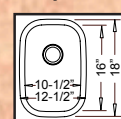

Optional Grid Set #75

31-3/8" x 21-1/4"
depth 9"

VERDURA

LE-535

“Small Single”

Optional Grid Set #76

15-3/4" x 18-1/8"
depth 8"

CANTINA

LE-978

“Small Single”

Optional Grid Set #72

16" x 16"
depth 8"

BEBIDO

LE-465

“Small Single”

Optional Grid #19

12-1/2" x 18"
depth 7"

FULTON

LE-905

“Bar / Prep”

Optional Grid #22

17-1/8" diameter
depth 7"

Also available as a 5-1/2" deep, rear drain
ADA-compatible sink (ADA-978)