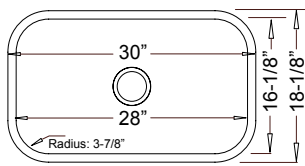

"Lt.
18 Gauge"

"Heavy
18 Gauge"

"Full
16 Gauge"

32-1/4" x 18-1/2" X 9" / 9"

50/50

VICTORIA

LE-191A

ELECTRA

FA108
Reverse (40/60)
FA108R

31-1/2" x 20-5/8" X 9" / 7"

70/30

Reverse Not
Available

REGAL

LE-297B
Reverse (30/70)
LE-297BR

Le SABRE

FA708
Reverse (30/70)
FA708R

30" x 18-1/8" X 9"

Primo Only - 7" Depth Version Available
(Please specify "Primo Large Single 7" when ordering)

**Large
Single**

**LEONET
EQUIVALENT
NOT
AVAILABLE**

**EL CAMINO
FA868**

Also available as a 5-1/2" deep, rear drain ADA-compatible sink (ADA-868)