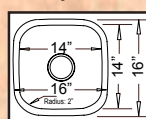

Optional Grid Set #75

31-3/8" x 21-1/4"
depth 9"

VERDURA

LE-535

“Small Single”

Optional Grid Set #76

15-3/4" x 18-1/8"
depth 8"

CANTINA

LE-978

“Small Single”

Optional Grid Set #72

16" x 16"
depth 8"

BEBIDO

LE-465

“Small Single”

Optional Grid #19

12-1/2" x 18"
depth 7"

FULTON

LE-905

“Bar / Prep”

Optional Grid #22

17-1/8" diameter
depth 7"

Also available as a 5-1/2" deep, rear drain
ADA-compatible sink (ADA-978)