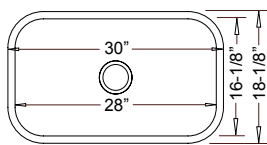

**"Lt.
18 Gauge"**

**"Heavy
18 Gauge"**

**"Full
16 Gauge"**

Optional Grid Set #GD-011

32-1/4" x 18-1/2" X 9" / 9"

----- **50/50 Style** -----

PR-5050

**"VICTORIA"
LE-191A**

**"INVICTA"
FA108**
Reverse (40/60)
FA108R

Optional Grid Set #GD-015

31-1/2" x 20-5/8" X 9" / 7"

----- **70/30 Style** -----

PR-7030
Reverse Not
Available

**"REGAL"
LE-297B**
Reverse (30/70)
LE-297BR

**"Le SABRE"
FA708**
Reverse (30/70)
FA708R

Optional Grid #GD-073

31-1/2" x 18-1/4" X 9"

----- **32" Large Single** -----

**Primo
Equivalent Not
Available**

**WARREN
LE-358**

**MUSTANG
FA302**

Optional Grid #GD-018

30" x 18-1/8" X 9"

23-1/4" x 20-7/8" X 9"

----- **"D" Bowl** -----

PR-D

**"ROYAL"
LE-008**

**"CANTON"
FA4405**

Leonet and Futura Unique and Specialty Models

"Heavy 18 Gauge"
(Except "Fulton", 20g.)

46" x 20-3/4" ~ depth 9" / 7" / 9"