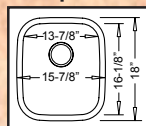

23-1/4" x 20-7/8" X 9"

----- **"D" Bowl** -----

PR-D

**"ROYAL"
LE-008**

**"CANTON"
FA4405**

Leonet and Futura Unique and Specialty Models

"Heavy 18 Gauge"
(Except "Fulton", 20g.)

46" x 20-3/4" ~ depth 9" / 7" / 9"

"Low Divide 50/50"

Optional Grid Set #GD-021

32-1/4" x 18-7/8"
overall depth: 8-3/4"
divide depth: 5-1/2"

"REGATTA"

LE-R12

"Unique Single"

Optional Grid Set #GD-074

32-1/2" x 18-5/8"
depth 9"

"BRAVO"

LE-R14

"Unique Single"

Optional Grid Set #GD-075

31-3/8" x 21-1/4"
depth 9"

"VERDURA"

LE-535

"Bar / Prep"

Optional Grid Set #GD-076

15-3/4" x 18-1/8"
depth 8"

"CANTINA"

LE-978

"Bar / Prep"

Optional Grid Set #GD-072

16" x 16"
depth 8"

"BEBIDO"