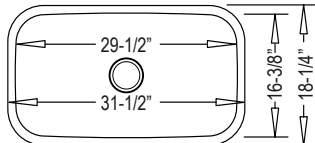

Three brands ... The most popular styles

Sharing the same design, using the same cutout !!!

Primo, Leonet and Futura Features

- Certified 304-Grade Surgical Stainless Steel
- Unique Special Bracing System & Extra Sound Deadening
- Limited Lifetime Warranty
- Includes Mounting Clips (Leonet/Futura) and Template (All Brands)

**"Lt.
18 Gauge"**

**"Heavy
18 Gauge"**

**"Full
16 Gauge"**

32-1/4" x 18-1/2" X 9" / 9"

----- **50/50 Style** -----

PR-5050

**"VICTORIA"
LE-191A**

**"ELECTRA"
FA208**

Also available as a 5-1/2" deep, rear drain ADA-compatible sink (ADA-802)

32" x 20-3/4" X 9" / 7-1/2"

----- **60/40 Style** -----

PR-6040
Reverse
40/60

**"BRENNER"
LE-205B**
Reverse (40/60)
LE-205BR

**"INVICTA"
FA108**
Reverse (40/60)
FA108R

31-1/2" x 20-5/8" X 9" / 7"

----- **70/30 Style** -----

PR-7030
Reverse Not
Available

**"REGAL"
LE-297B**
Reverse (30/70)
LE-297BR

**"Le SABRE"
FA708**
Reverse (30/70)
FA708R

Optional Grid #GD-073

31-1/2" x 18-1/4" X 9"

----- **32" Large Single** -----

**Primo
Equivalent Not
Available**

**WARREN
LE-358**

**MUSTANG
FA302**

30" x 18-1/8" X 9"

Primo Only - 7" Depth Version Available
(Please specify "Primo Large Single 7" when ordering)

----- **30" Large Single** -----

PR-LG

**LEONET
EQUIVALENT
NOT
AVAILABLE**

**EL CAMINO
FA868**

Also available as a 5-1/2" deep, rear drain ADA-compatible sink (ADA-868)

23-1/2" x 17-3/4" X 9"

----- **Medium Single** -----

PR-MD

**"MURPHY"
LE-862**

**"CENTURY"
FA268**

Also available as a 5-1/2" deep, rear drain ADA-compatible sink (ADA-862)

23-1/4" x 20-7/8" X 9"

----- **"D" Bowl** -----

PR-D

**"ROYAL"
LE-008**

**"CANTON"
FA4405**