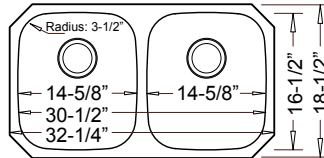

"Lt.
18 Gauge"

"Heavy
18 Gauge"

"Full
16 Gauge"

32-1/4" x 18-1/2" X 9" / 9"

50/50

VICTORIA

LE-191A

ELECTRA