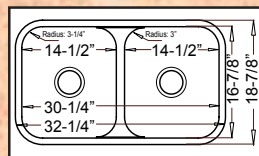

“Heavy 18 Gauge”

46" x 20-3/4" ~ depth 9" / 7" / 9"

MANHATTAN

LE-605

“Triple Bowl”

Optional Grid Set #23

FUTURA

“Full 16 Gauge”

19-3/4" x 20-1/2" X 9"

ELGIN

FA3305

“Small D Bowl”

Optional Grid #39

TRIBUTE

LE-678

“Low Divide 50/50”

Optional Grid Set #21

32-1/4" x 18-7/8"
overall depth: 8-3/4"
divide depth: 5-1/2"

WARREN

LE-358

“Large Single”

Optional Grid Set #73

16 Gauge **FUTURA**
Available FA-302

31-1/2" x 18-1/4"
depth 9"