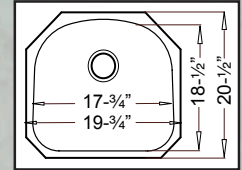

16 Gauge Version of Leonet **"BRAVO"** Available

FA-958

"ORCA"

"TRIBUTE"

LE-678

"Low Divide 50/50"

Optional Grid Set #GD-021