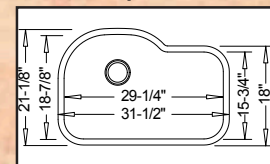

"Low Divide 50/50"

Optional Grid Set #GD-021

32-1/4" x 18-7/8"
overall depth: 8-3/4"
divide depth: 5-1/2"

"REGATTA"

LE-R12

"Unique Single"

Optional Grid Set #GD-074

32-1/2" x 18-5/8"
depth 9"

"BRAVO"

LE-R14

"Unique Single"

Optional Grid Set #GD-075

31-3/8" x 21-1/4"
depth 9"

"VERDURA"

LE-535

"Bar / Prep"