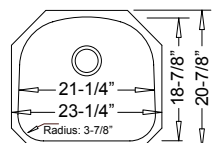

"D" Bowl

ROYAL

LE-008

CANTON

FA4405