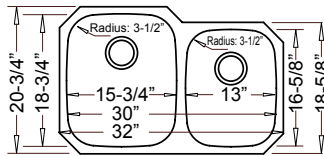

32-1/4" x 18-1/2" X 9" / 9"

----- **50/50 Style** -----

PR-5050

**"VICTORIA"
LE-191A**

**"ELECTRA"
FA208**

Also available as a 5-1/2" deep, rear drain ADA-compatible sink (ADA-802)

Optional Grid Set #GD-013