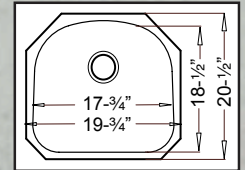

“Heavy 18 Gauge”

46" x 20-3/4" ~ depth 9" / 7" / 9"

MANHATTAN

LE-605

“Triple Bowl”

Optional Grid Set #23

FUTURA

“Full 16 Gauge”

19-3/4" x 20-1/2" X 9"

ELGIN

FA3305

“Small D Bowl”

Optional Grid #39

TRIBUTE

LE-678

“Low Divide 50/50”