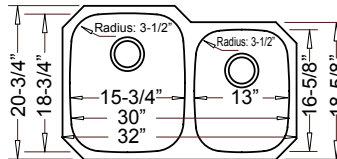

60/40

Reverse
40/60

BRENNER

LE-205B
Reverse (40/60)
LE-205BR

INVICTA

FA108
Reverse (40/60)
FA108R