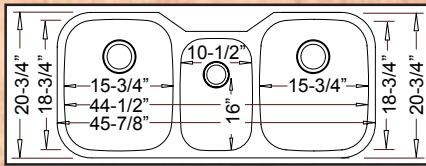

23-1/4" x 20-7/8" X 9"

----- **"D" Bowl** -----

PR-D

**"ROYAL"
LE-008**

**"CANTON"
FA4405**

Leonet and Futura Unique and Specialty Models

"Heavy 18 Gauge"
(Except "Fulton", 20g.)

46" x 20-3/4" ~ depth 9" / 7" / 9"

"MANHATTAN"

LE-605

"Triple Bowl"

Optional Grid Set #GD-023

FUTURA

"Full 16 Gauge"

19-3/4" x 20-1/2" X 9"

"ELGIN"