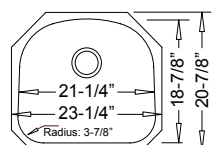

23-1/4" x 20-7/8" X 9"

----- **"D" Bowl** -----

PR-D

**"ROYAL"
LE-008**

**"CANTON"
FA4405**

Leonet and Futura Unique and Specialty Models

"Heavy 18 Gauge"
(Except "Fulton", 20g.)

46" x 20-3/4" ~ depth 9" / 7" / 9"