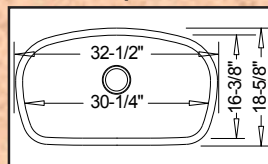

23-1/4" x 20-7/8" X 9"

----- **"D" Bowl** -----

PR-D

**"ROYAL"
LE-008**

**"CANTON"
FA4405**

Leonet and Futura Unique and Specialty Models

"Heavy 18 Gauge"
(Except "Fulton", 20g.)

46" x 20-3/4" ~ depth 9" / 7" / 9"

"Low Divide 50/50"

Optional Grid Set #GD-021

32-1/4" x 18-7/8"
overall depth: 8-3/4"
divide depth: 5-1/2"

"REGATTA"

LE-R12

"Unique Single"

Optional Grid Set #GD-074

32-1/2" x 18-5/8"
depth 9"