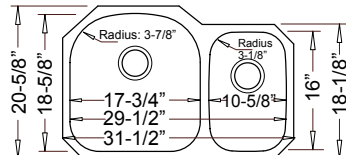

**"Lt.
18 Gauge"**

**"Heavy
18 Gauge"**

**"Full
16 Gauge"**

Optional Grid Set #GD-011

32-1/4" x 18-1/2" X 9" / 9"

----- **50/50 Style** -----

PR-5050

**"VICTORIA"
LE-191A**

**"INVICTA"
FA108**
Reverse (40/60)
FA108R

Optional Grid Set #GD-015

31-1/2" x 20-5/8" X 9" / 7"

----- **70/30 Style** -----

PR-7030
Reverse Not
Available

**"REGAL"
LE-297B**
Reverse (30/70)
LE-297BR

**"Le SABRE"
FA708**
Reverse (30/70)
FA708R