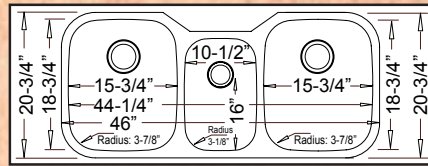

“Heavy 18 Gauge”

46" x 20-3/4" ~ depth 9" / 7" / 9"

MANHATTAN

LE-605

“Triple Bowl”

Optional Grid Set #23

FUTURA

“Full 16 Gauge”

19-3/4" x 20-1/2" X 9"

ELGIN

FA3305

“Small D Bowl”

Optional Grid #39

TRIBUTE

LE-678

“Low Divide 50/50”