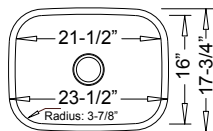

Three brands

The most popular styles

Sharing the same design, using the same cutout !

Primo, Leonet and Futura Features

- Certified 304-Grade Surgical Stainless Steel
- Unique Special Bracing System & Extra Sound Deadening
- Limited Lifetime Warranty
- Includes Mounting Clips (Leonet/Futura) and Template (All Brands)

"Lt.
18 Gauge"

"Heavy
18 Gauge"

"Full
16 Gauge"

32-1/4" x 18-1/2" X 9" / 9"

50/50

VICTORIA

LE-191A

ELECTRA

FA208

Also available as a 5-1/2" deep, rear drain ADA-compatible sink (ADA-802)

32" x 20-3/4" X 9" / 7-1/2"

60/40

Reverse
40/60

BRENNER

LE-205B
Reverse (40/60)
LE-205BR

INVICTA

FA108
Reverse (40/60)
FA108R

31-1/2" x 20-5/8" X 9" / 7"

70/30

Reverse Not
Available

REGAL

LE-297B
Reverse (30/70)
LE-297BR

Le SABRE

FA708
Reverse (30/70)
FA708R

30" x 18-1/8" X 9"

Primo Only - 7" Depth Version Available
(Please specify "Primo Large Single 7" when ordering)

**Large
Single**

**LEONET
EQUIVALENT
NOT
AVAILABLE**

**EL CAMINO
FA868**

Also available as a 5-1/2" deep, rear drain ADA-compatible sink (ADA-868)

Optional Grid #71

23-1/2" x 17-3/4" X 9"

**Medium
Single**

MURPHY

LE-862

CENTURY

FA268

Also available as a 5-1/2" deep, rear drain ADA-compatible sink (ADA-862)

Optional Grid #17

23-1/4" x 20-7/8" X 9"

"D" Bowl

ROYAL

LE-008

CANTON

FA4405