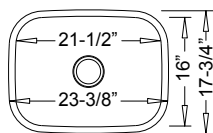

30" x 18-1/8" X 9"

Primo Only - 7" Depth Version Available
(Please specify "Primo Large Single 7" when ordering)

----- **30" Large Single** -----

PR-LG

**LEONET
EQUIVALENT
NOT
AVAILABLE**

**EL CAMINO
FA868**

Also available as a 5-1/2" deep, rear drain ADA-compatible sink (ADA-868)

Optional Grid #GD-071