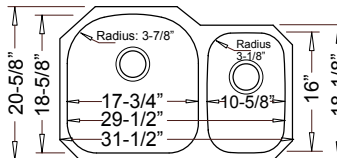

"Lt.
18 Gauge"

"Heavy
18 Gauge"

"Full
16 Gauge"

32-1/4" x 18-1/2" X 9" / 9"

50/50

VICTORIA

LE-191A

ELECTRA

FA108
Reverse (40/60)
FA108R

31-1/2" x 20-5/8" X 9" / 7"

70/30

Reverse Not
Available

REGAL

LE-297B
Reverse (30/70)
LE-297BR

Le SABRE

FA708
Reverse (30/70)
FA708R