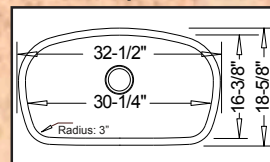

Optional Grid Set #21

32-1/4" x 18-7/8"
overall depth: 8-3/4"
divide depth: 5-1/2"

WARREN

LE-358

“Large Single”

Optional Grid Set #73

16 Gauge **FUTURA**
Available FA-302

31-1/2" x 18-1/4"
depth 9"

REGATTA

LE-R12

“Unique Single”

Optional Grid Set #74

32-1/2" x 18-5/8"
depth 9"

BRAVO

LE-R14

“Unique Single”