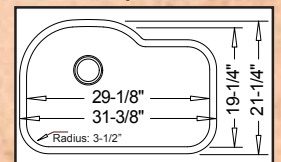

VERDURA

LE-535

“Small Single”

Optional Grid Set #76

15-3/4" x 18-1/8"
depth 8"

CANTINA

LE-978

“Small Single”

Optional Grid Set #72

16" x 16"
depth 8"

BEBIDO

LE-465

“Small Single”

Optional Grid #19

12-1/2" x 18"
depth 7"

FULTON

LE-905

“Bar / Prep”

Optional Grid #22

17-1/8" diameter
depth 7"

Also available as a 5-1/2" deep, rear drain
ADA-compatible sink (ADA-978)