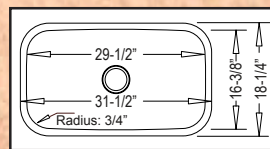

19-3/4" x 20-1/2" X 9"

ELGIN

FA3305

“Small D Bowl”

Optional Grid #39

TRIBUTE

LE-678

“Low Divide 50/50”

Optional Grid Set #21

32-1/4" x 18-7/8"
overall depth: 8-3/4"
divide depth: 5-1/2"

WARREN

LE-358

“Large Single”

Optional Grid Set #73

16 Gauge **FUTURA**
Available FA-302

31-1/2" x 18-1/4"
depth 9"