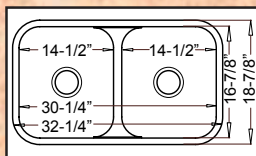

23-1/4" x 20-7/8" X 9"

----- **"D" Bowl** -----

PR-D

**"ROYAL"
LE-008**

**"CANTON"
FA4405**

Leonet and Futura Unique and Specialty Models

"Heavy 18 Gauge"
(Except "Fulton", 20g.)

46" x 20-3/4" ~ depth 9" / 7" / 9"

"MANHATTAN"

LE-605

"Triple Bowl"

Optional Grid Set #GD-023

FUTURA

"Full 16 Gauge"

19-3/4" x 20-1/2" X 9"

"ELGIN"

FA-3305

"Small D Bowl"

Optional Grid #GD-39

16 Gauge Version of Leonet **"BRAVO"** Available

FA-958

"ORCA"

"TRIBUTE"

LE-678

"Low Divide 50/50"

Optional Grid Set #GD-021

32-1/4" x 18-7/8"
overall depth: 8-3/4"
divide depth: 5-1/2"

"REGATTA"

LE-R12

"Unique Single"

Optional Grid Set #GD-074

32-1/2" x 18-5/8"
depth 9"