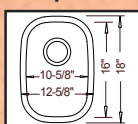

31-1/2" x 21-1/4"
depth 9"

Model #
VS18263
20" D Bowl

Optional Grid #GD-113

19-3/4" x 20-1/2"
depth 9"

Model #
VS18187
27" Medium Single

Optional Grid #GD-109

27" x 18"
depth 9"

Model #
VS18633
25" Medium Single

Optional Grid #GD-110

24-7/8" x 18-7/8"
depth 8"

Model #
VS18129
12" Bar / Small Single

Grid Not Available

12-5/8" x 18"
depth 7"

Model #
VS18971
Round Bar / Small Single

Optional Grid #GD-114

20 Gauge
17-1/2" diameter
depth 6-3/4"

Model #
VS18012
Vanity

Grid Not Available

20" dx 14"
depth 6"