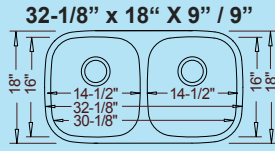

Lancer **INTREPID**

18 Gauge ‡

16 Gauge

Optional Grid Set #GD-059

50/50

VS50509

16509

Grid Set Not Available

Model #
VS18012
Vanity

Grid Not Available

20" dx 14"
depth 6"