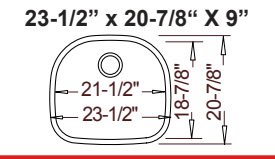

Optional Grid #GD-064

Standard "D" Bowl

VS23219

16900