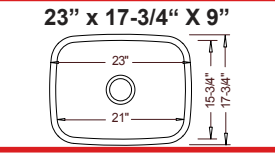

Lancer
7" Depth Version Available
VS18813-7

30" Large Single

VS18813

16530

* ADA-Compliant Version Available (# ADA-VS18813)

Optional Grid #GD-063

23" Medium Single

VS23189