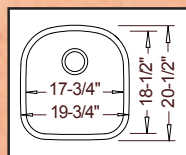

31-1/2" x 21-1/4"
depth 9"

Model #
VS18263
20" D Bowl

Optional Grid #GD-113

19-3/4" x 20-1/2"
depth 9"

Model #
VS18187
27" Medium Single

Optional Grid #GD-109

27" x 18"
depth 9"

Model #
VS18633
25" Medium Single

Optional Grid #GD-110

24-7/8" x 18-7/8"
depth 8"

Model #
VS18129
12" Bar / Small Single

Grid Not Available

12-5/8" x 18"
depth 7"

Model #
VS18971
Round Bar / Small Single

Optional Grid #GD-114

20 Gauge
17-1/2" diameter
depth 6-3/4"