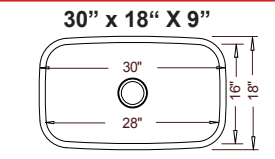

Optional Grid #GD-104

Lancer
7" Depth Version Available
VS18813-7

30" Large Single

VS18813

16530

* ADA-Compliant Version Available (# ADA-VS18813)