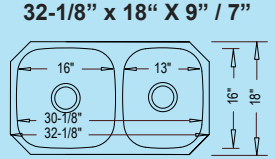

Lancer **INTREPID**

18 Gauge ‡

16 Gauge

Optional Grid Set #GD-059

50/50

VS50509

16509

Grid Set Not Available

Model #
VS18012
Vanity

Grid Not Available

20" dx 14"
depth 6"