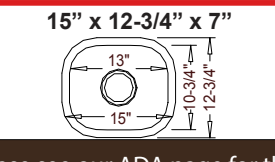

VS18161

16165

Optional Grid #GD-112

Tall Bar / Small Single

VS18718

16844

Grid Not Available

Bar / Small Single

VS18311

16311

‡ Lancer Bar VS18971 is 20 gauge. * Please see our ADA page for these models. ADA templates also match their corresponding full size models.

Additional *Lancer* Models

Optional Grid Set #GD-108