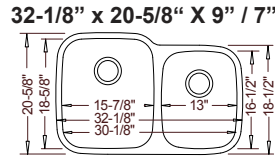

Optional Grid Set #GD-060

60/40

VS60409

16604

40/60 Reverse Available

VS40609

16406