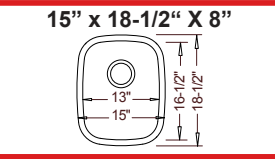

Optional Grid #GD-112

Tall Bar / Small Single

VS18718

16844