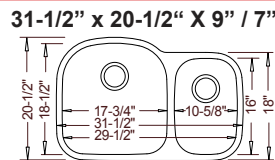

Optional Grid Set #GD-061

70/30

VS70309

16703

30/70 Reverse Available

VS30709

16307