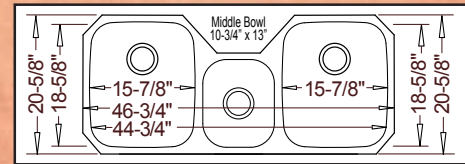

VS18311

16311

‡ Lancer Bar VS18971 is 20 gauge. * Please see our ADA page for these models. ADA templates also match their corresponding full size models.

Additional *Lancer* Models

Optional Grid Set #GD-108

Model #
VS18300
Triple Bowl

46-3/4" x 20-5/8" ~ depth 9" / 6-7/8" / 9"

Model #
VS18555
Low Divide 50/50

Optional Grid Set #GD-105

32-1/4" x 18-3/4"
overall depth: 9"
divide depth: 6"

Model #
VS40409
8" 50/50