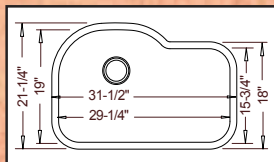

Model #
VS18300
Triple Bowl

46-3/4" x 20-5/8" ~ depth 9" / 6-7/8" / 9"

Model #
VS18555
Low Divide 50/50

Optional Grid Set #GD-105

32-1/4" x 18-3/4"
overall depth: 9"
divide depth: 6"

Model #
VS40409
8" 50/50

7" Model Available (VS4040-7)
Optional Grid #GD-65

29-1/8" x 18-1/2"
depth 8"

Model #
VS18199
Unique Large Single

Optional Grid #GD-106

32-1/2" x 18-1/2"
depth 9"

Model #
VS18339
70/30 Shaped Large Single

Optional Grid #GD-107

31-1/2" x 21-1/4"
depth 9"

Model #
VS18263
20" D Bowl

Optional Grid #GD-113

19-3/4" x 20-1/2"
depth 9"

Model #
VS18187
27" Medium Single

Optional Grid #GD-109

27" x 18"
depth 9"

Model #
VS18633
25" Medium Single