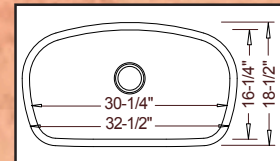

Model #
VS18300
Triple Bowl

46-3/4" x 20-5/8" ~ depth 9" / 6-7/8" / 9"

Model #
VS18555
Low Divide 50/50

Optional Grid Set #GD-105

32-1/4" x 18-3/4"
overall depth: 9"
divide depth: 6"

Model #
VS40409
8" 50/50

7" Model Available (VS4040-7)
Optional Grid #GD-65

29-1/8" x 18-1/2"
depth 8"

Model #
VS18199
Unique Large Single

Optional Grid #GD-106

32-1/2" x 18-1/2"
depth 9"

Model #
VS18339
70/30 Shaped Large Single

Optional Grid #GD-107

31-1/2" x 21-1/4"
depth 9"

Model #
VS18263
20" D Bowl

Optional Grid #GD-113

19-3/4" x 20-1/2"
depth 9"

Model #
VS18187
27" Medium Single

Optional Grid #GD-109

27" x 18"
depth 9"

Model #
VS18633
25" Medium Single