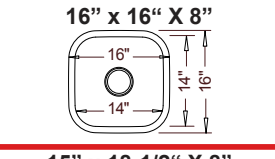

Optional Grid #GD-072

Square Bar / Small Single

VS18161

16165