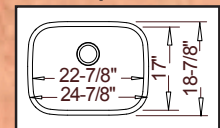

24-7/8" x 18-7/8"
depth 8"