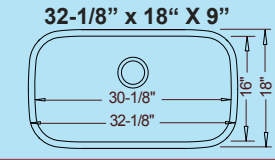

Optional Grid #GD-062

32" Large Single

VS32189

16329

* ADA-Compliant Version Available (# ADA-VS3218)