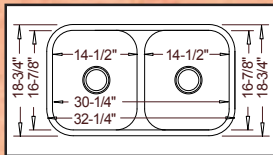

Model #
VS18300
Triple Bowl

46-3/4" x 20-5/8" ~ depth 9" / 6-7/8" / 9"

Model #
VS18555
Low Divide 50/50

Optional Grid Set #GD-105

32-1/4" x 18-3/4"
overall depth: 9"
divide depth: 6"

Model #
VS40409
8" 50/50