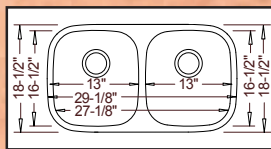

Model #
VS18263
20" D Bowl

Model #
VS18187
27" Medium Single

29-1/8" x 18-1/2"
depth 8"