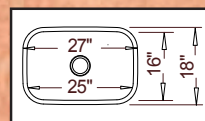

31-1/2" x 21-1/4"
depth 9"

Model #
VS18263
20" D Bowl

Optional Grid #GD-113

19-3/4" x 20-1/2"
depth 9"

Model #
VS18187
27" Medium Single

Optional Grid #GD-109

27" x 18"
depth 9"

Model #
VS18633
25" Medium Single

Optional Grid #GD-110

24-7/8" x 18-7/8"
depth 8"

Model #
VS18129
12" Bar / Small Single

Grid Not Available

12-5/8" x 18"
depth 7"

Model #
VS18971
Round Bar / Small Single

Optional Grid #GD-114

20 Gauge
17-1/2" diameter
depth 6-3/4"