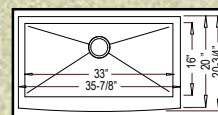

33 x 20-3/4" x 10"

"CORRIGAN"

EFS3620 (Zero Edge)
 HR-EFS3620CB (Radial)
 Grid #GD-028

35-7/8" x 20-3/4" x 10"

"TYLER"

EFD3320 (Zero Edge)
 HR-EFD3320B (Radial)
 Grid Set #GD-033

32-7/8" x 20-3/4" x 10"

"CENTER"