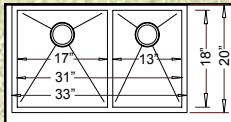

HBE2920-N (Zero Edge)
HR-HBE2920B-N (Radial)
Grid #GD-131 (Two needed for set)

29"x 20" x 10"

"KILGORE" 60/40

HBO3320A-N (Zero Edge)
HR-HBO3320AB-N (Radial)
Reverse Available - **Both Styles!**
Big Bowl Grid #GD-132 ~ Small Bowl Grid #GD-131

33"x 20" x 10"

"LIBERTY" 50/50

HBE3720-N (Zero Edge)
HR-HBE3720B-N (Radial)
Grid #GD-132 (Two needed for set)

37"x 20" x 10"

"LIVINGSTON" 60/40

HBO3320-N (Zero Edge)
HR-HBO3320B-N (Radial)
Big Bowl Grid #GD-132 ~ Small Bowl Grid #GD-131