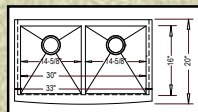

33" x 20" x 10"