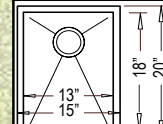

HBB1818-N (Zero Edge)
HR-HBB1818B-N (Radial)
Grid #GD-134

18"x 18" x 10"

"CARTHAGE"

HBB1520-N (Zero Edge)
HR-HBB1520B-N (Radial)
Grid #GD-131

15"x 20" x 10"

"NEWTON"

HA2385-N (Zero Edge)
HR-HA2385B-N (Radial)
Grid #GD-117

23" x 8-1/2" x 6-1/2"

"MILAM" LAUNDRY SINK

HR-HA450B-N (Radial) Grid #GD-135

23-1/2" x 18-1/2" x 12"

The "Milam" (only available in Radial) is a specially designed HANDMADE sink that is the ultimate for a laundry room sink. With a rounded radial design, heavy duty 15 gauge steel and a 12" depth bowl, it can be mounted either under-counter or as a drop-in.