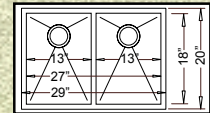

FARMHOUSE SINKS

HOMEPLACE 15 GAUGE STAINLESS STEEL

"Handmade"
SERIES

Optional grid(s) and strainers are available for all Homeplace models

"CROCKETT"

HBS3018-N (Zero Edge)
HR-HBS3018B-N (Radial)
Grid #GD-126

30"x 18" x 10"

"JASPER"

HBS3219-N (Zero Edge)
HR-HBS3219B-N (Radial)
Grid #GD-125

32"x 19" x 10"

"BOWIE" 50/50

HA120-N (Zero Edge)
HR-HA120B-N (Radial)
Grid Set #GD-124

32"x 19" x 10"

"FAIRFIELD" 50/50

HBE2920-N (Zero Edge)
HR-HBE2920B-N (Radial)
Grid #GD-131 (Two needed for set)

29"x 20" x 10"

"KILGORE" 60/40

HBO3320A-N (Zero Edge)
HR-HBO3320AB-N (Radial)
Reverse Available - **Both Styles!**
Big Bowl Grid #GD-132 ~ Small Bowl Grid #GD-131

33"x 20" x 10"

"LIBERTY" 50/50

HBE3720-N (Zero Edge)
HR-HBE3720B-N (Radial)
Grid #GD-132 (Two needed for set)

37"x 20" x 10"

"LIVINGSTON" 60/40

HBO3320-N (Zero Edge)
HR-HBO3320B-N (Radial)
Big Bowl Grid #GD-132 ~ Small Bowl Grid #GD-131

33"x 20" x 10"

"ALTO"

HBS2318-N (Zero Edge)
HR-HBS2318B-N (Radial)
Grid #GD-135

23"x 18" x 10"

"RUSK"

HBB1920-N (Zero Edge)
HR-HBB1920B-N (Radial)
Grid #GD-132

19"x 20" x 10"

"CONROE"

HBB1818-N (Zero Edge)
HR-HBB1818B-N (Radial)
Grid #GD-134

18"x 18" x 10"

"CARTHAGE"

HBB1520-N (Zero Edge)
HR-HBB1520B-N (Radial)
Grid #GD-131

15"x 20" x 10"

"NEWTON"

HA2385-N (Zero Edge)
HR-HA2385B-N (Radial)
Grid #GD-117

23" x 8-1/2" x 6-1/2"

"MILAM" LAUNDRY SINK

HR-HA450B-N (Radial) Grid #GD-135

23-1/2" x 18-1/2" x 12"

The "Milam" (only available in Radial) is a specially designed HANDMADE sink that is the ultimate for a laundry room sink. With a rounded radial design, heavy duty 15 gauge steel and a 12" depth bowl, it can be mounted either under-counter or as a drop-in.

Optional drains
for these models are
available in our
accessories page

"HENDERSON" DROP-IN