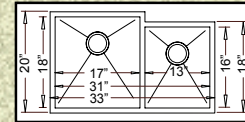

FARMHOUSE SINKS

HOMEPLACE 15 GAUGE STAINLESS STEEL

"Handmade"
SERIES

Optional grid(s) and strainers are available for all Homeplace models

"CROCKETT"

HBS3018-N (Zero Edge)
HR-HBS3018B-N (Radial)
Grid #GD-126

30"x 18" x 10"

"JASPER"

HBS3219-N (Zero Edge)
HR-HBS3219B-N (Radial)
Grid #GD-125

32"x 19" x 10"

"BOWIE" 50/50

HA120-N (Zero Edge)
HR-HA120B-N (Radial)
Grid Set #GD-124

32"x 19" x 10"

"FAIRFIELD" 50/50

HBE2920-N (Zero Edge)
HR-HBE2920B-N (Radial)
Grid #GD-131 (Two needed for set)

29"x 20" x 10"

"KILGORE" 60/40

HBO3320A-N (Zero Edge)
HR-HBO3320AB-N (Radial)
Reverse Available - **Both Styles!**
Big Bowl Grid #GD-132 ~ Small Bowl Grid #GD-131

33"x 20" x 10"

"LIBERTY" 50/50

HBE3720-N (Zero Edge)
HR-HBE3720B-N (Radial)
Grid #GD-132 (Two needed for set)

37"x 20" x 10"

"LIVINGSTON" 60/40

HBO3320-N (Zero Edge)
HR-HBO3320B-N (Radial)
Big Bowl Grid #GD-132 ~ Small Bowl Grid #GD-131

33"x 20" x 10"

"ALTO"

HBS2318-N (Zero Edge)
HR-HBS2318B-N (Radial)
Grid #GD-135

23"x 18" x 10"

"RUSK"

HBB1920-N (Zero Edge)
HR-HBB1920B-N (Radial)
Grid #GD-132

19"x 20" x 10"

"CONROE"

HBB1818-N (Zero Edge)
HR-HBB1818B-N (Radial)
Grid #GD-134

18"x 18" x 10"

"CARTHAGE"

HBB1520-N (Zero Edge)
HR-HBB1520B-N (Radial)
Grid #GD-131

15"x 20" x 10"

"NEWTON"

HA2385-N (Zero Edge)
HR-HA2385B-N (Radial)
Grid #GD-117

23" x 8-1/2" x 6-1/2"

"MILAM" LAUNDRY SINK

HR-HA450B-N (Radial) Grid #GD-135

23-1/2" x 18-1/2" x 12"

The "Milam" (only available in Radial) is a specially designed HANDMADE sink that is the ultimate for a laundry room sink. With a rounded radial design, heavy duty 15 gauge steel and a 12" depth bowl, it can be mounted either under-counter or as a drop-in.

Optional drains
for these models are
available in our
accessories page

"HENDERSON" DROP-IN