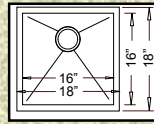

FARMHOUSE SINKS

HOMEPLACE 15 GAUGE STAINLESS STEEL

"Handmade"
SERIES

Optional grid(s) and strainers are available for all Homeplace models

"CROCKETT"

HBS3018-N (Zero Edge)
HR-HBS3018B-N (Radial)
Grid #GD-126

30"x 18" x 10"

"JASPER"

HBS3219-N (Zero Edge)
HR-HBS3219B-N (Radial)
Grid #GD-125

32"x 19" x 10"

"BOWIE" 50/50

HA120-N (Zero Edge)
HR-HA120B-N (Radial)
Grid Set #GD-124

32"x 19" x 10"

"FAIRFIELD" 50/50

HBE2920-N (Zero Edge)
HR-HBE2920B-N (Radial)
Grid #GD-131 (Two needed for set)

29"x 20" x 10"

"KILGORE" 60/40

HBO3320A-N (Zero Edge)
HR-HBO3320AB-N (Radial)
Reverse Available - **Both Styles!**
Big Bowl Grid #GD-132 ~ Small Bowl Grid #GD-131

33"x 20" x 10"

"LIBERTY" 50/50

HBE3720-N (Zero Edge)
HR-HBE3720B-N (Radial)
Grid #GD-132 (Two needed for set)

37"x 20" x 10"

"LIVINGSTON" 60/40

HBO3320-N (Zero Edge)
HR-HBO3320B-N (Radial)
Big Bowl Grid #GD-132 ~ Small Bowl Grid #GD-131

33"x 20" x 10"

"ALTO"

HBS2318-N (Zero Edge)
HR-HBS2318B-N (Radial)
Grid #GD-135

23"x 18" x 10"

"RUSK"

HBB1920-N (Zero Edge)
HR-HBB1920B-N (Radial)
Grid #GD-132

19"x 20" x 10"

"CONROE"

HBB1818-N (Zero Edge)
HR-HBB1818B-N (Radial)
Grid #GD-134

18"x 18" x 10"

"CARTHAGE"

HBB1520-N (Zero Edge)
HR-HBB1520B-N (Radial)
Grid #GD-131

15"x 20" x 10"

"NEWTON"

HA2385-N (Zero Edge)
HR-HA2385B-N (Radial)
Grid #GD-117

23" x 8-1/2" x 6-1/2"

"MILAM" LAUNDRY SINK

HR-HA450B-N (Radial) Grid #GD-135

23-1/2" x 18-1/2" x 12"

The "Milam" (only available in Radial) is a specially designed HANDMADE sink that is the ultimate for a laundry room sink. With a rounded radial design, heavy duty 15 gauge steel and a 12" depth bowl, it can be mounted either under-counter or as a drop-in.

Optional drains
for these models are
available in our
accessories page

"HENDERSON" DROP-IN