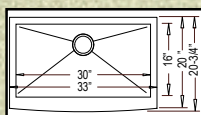

33 x 20-3/4" x 10"