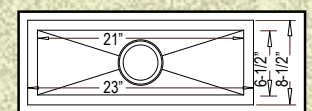

HBB1818-N (Zero Edge)
HR-HBB1818B-N (Radial)
Grid #GD-134

18"x 18" x 10"

"CARTHAGE"

HBB1520-N (Zero Edge)
HR-HBB1520B-N (Radial)
Grid #GD-131

15"x 20" x 10"

"NEWTON"

HA2385-N (Zero Edge)
HR-HA2385B-N (Radial)
Grid #GD-117

23" x 8-1/2" x 6-1/2"

"MILAM" LAUNDRY SINK

HR-HA450B-N (Radial) Grid #GD-135

23-1/2" x 18-1/2" x 12"

The "Milam" (only available in Radial) is a specially designed HANDMADE sink that is the ultimate for a laundry room sink. With a rounded radial design, heavy duty 15 gauge steel and a 12" depth bowl, it can be mounted either under-counter or as a drop-in.