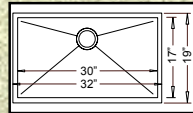

30"x 18" x 10"

"JASPER"

HBS3219-N (Zero Edge)
HR-HBS3219B-N (Radial)
Grid #GD-125

32"x 19" x 10"

"BOWIE" 50/50

HA120-N (Zero Edge)
HR-HA120B-N (Radial)
Grid Set #GD-124

32"x 19" x 10"

"FAIRFIELD" 50/50