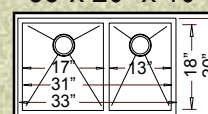

33" x 20" x 10"