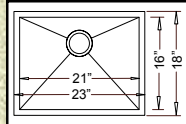

FARMHOUSE SINKS

HOMEPLACE 15 GAUGE STAINLESS STEEL

"Handmade"
SERIES

Optional grid(s) and strainers are available for all Homeplace models

"CROCKETT"

HBS3018-N (Zero Edge)
HR-HBS3018B-N (Radial)
Grid #GD-126

30"x 18" x 10"

"JASPER"

HBS3219-N (Zero Edge)
HR-HBS3219B-N (Radial)
Grid #GD-125

32"x 19" x 10"

"BOWIE" 50/50

HA120-N (Zero Edge)
HR-HA120B-N (Radial)
Grid Set #GD-124

32"x 19" x 10"

"FAIRFIELD" 50/50

HBE2920-N (Zero Edge)
HR-HBE2920B-N (Radial)
Grid #GD-131 (Two needed for set)

29"x 20" x 10"

"KILGORE" 60/40

HBO3320A-N (Zero Edge)
HR-HBO3320AB-N (Radial)
Reverse Available - **Both Styles!**
Big Bowl Grid #GD-132 ~ Small Bowl Grid #GD-131

33"x 20" x 10"

"LIBERTY" 50/50

HBE3720-N (Zero Edge)
HR-HBE3720B-N (Radial)
Grid #GD-132 (Two needed for set)

37"x 20" x 10"

"LIVINGSTON" 60/40

HBO3320-N (Zero Edge)
HR-HBO3320B-N (Radial)
Big Bowl Grid #GD-132 ~ Small Bowl Grid #GD-131

33"x 20" x 10"

"ALTO"

HBS2318-N (Zero Edge)
HR-HBS2318B-N (Radial)
Grid #GD-135

23"x 18" x 10"

"RUSK"

HBB1920-N (Zero Edge)
HR-HBB1920B-N (Radial)
Grid #GD-132

19"x 20" x 10"

"CONROE"

HBB1818-N (Zero Edge)
HR-HBB1818B-N (Radial)
Grid #GD-134

18"x 18" x 10"

"CARTHAGE"

HBB1520-N (Zero Edge)
HR-HBB1520B-N (Radial)
Grid #GD-131

15"x 20" x 10"

"NEWTON"

HA2385-N (Zero Edge)
HR-HA2385B-N (Radial)
Grid #GD-117

23" x 8-1/2" x 6-1/2"

"MILAM" LAUNDRY SINK

HR-HA450B-N (Radial) Grid #GD-135

23-1/2" x 18-1/2" x 12"

The "Milam" (only available in Radial) is a specially designed HANDMADE sink that is the ultimate for a laundry room sink. With a rounded radial design, heavy duty 15 gauge steel and a 12" depth bowl, it can be mounted either under-counter or as a drop-in.

Optional drains
for these models are
available in our
accessories page

"HENDERSON" DROP-IN