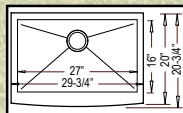

All sinks on this page include a grid (grid set for multi-bowl modes) and an LI-XD strainer

"LUFKIN"

EFS3021 (Zero Edge)
 HR-EFS3021B (Radial)
 Grid #GD-029

29-3/4" x 20-3/4" x 10"

"MARSHALL"

EFS3321 (Zero Edge)
 HR-EFS3321B (Radial)
 Grid #GD-031