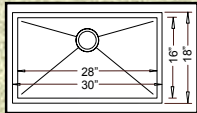

FARMHOUSE SINKS

HOMEPLACE 15 GAUGE STAINLESS STEEL

"Handmade"
SERIES

Optional grid(s) and strainers are available for all Homeplace models

"CROCKETT"

HBS3018-N (Zero Edge)
HR-HBS3018B-N (Radial)
Grid #GD-126

30"x 18" x 10"

"JASPER"

HBS3219-N (Zero Edge)
HR-HBS3219B-N (Radial)
Grid #GD-125

32"x 19" x 10"

"BOWIE" 50/50

HA120-N (Zero Edge)
HR-HA120B-N (Radial)
Grid Set #GD-124

32"x 19" x 10"

"FAIRFIELD" 50/50

HBE2920-N (Zero Edge)
HR-HBE2920B-N (Radial)
Grid #GD-131 (Two needed for set)

29"x 20" x 10"

"KILGORE" 60/40

HBO3320A-N (Zero Edge)
HR-HBO3320AB-N (Radial)
Reverse Available - **Both Styles!**
Big Bowl Grid #GD-132 ~ Small Bowl Grid #GD-131

33"x 20" x 10"

"LIBERTY" 50/50

HBE3720-N (Zero Edge)
HR-HBE3720B-N (Radial)
Grid #GD-132 (Two needed for set)

37"x 20" x 10"

"LIVINGSTON" 60/40

HBO3320-N (Zero Edge)
HR-HBO3320B-N (Radial)
Big Bowl Grid #GD-132 ~ Small Bowl Grid #GD-131

33"x 20" x 10"

"ALTO"

HBS2318-N (Zero Edge)
HR-HBS2318B-N (Radial)
Grid #GD-135

23"x 18" x 10"

"RUSK"

HBB1920-N (Zero Edge)
HR-HBB1920B-N (Radial)
Grid #GD-132

19"x 20" x 10"

"CONROE"

HBB1818-N (Zero Edge)
HR-HBB1818B-N (Radial)
Grid #GD-134

18"x 18" x 10"

"CARTHAGE"

HBB1520-N (Zero Edge)
HR-HBB1520B-N (Radial)
Grid #GD-131

15"x 20" x 10"

"NEWTON"

HA2385-N (Zero Edge)
HR-HA2385B-N (Radial)
Grid #GD-117

23" x 8-1/2" x 6-1/2"

"MILAM" LAUNDRY SINK

HR-HA450B-N (Radial) Grid #GD-135

23-1/2" x 18-1/2" x 12"

The "Milam" (only available in Radial) is a specially designed HANDMADE sink that is the ultimate for a laundry room sink. With a rounded radial design, heavy duty 15 gauge steel and a 12" depth bowl, it can be mounted either under-counter or as a drop-in.

Optional drains
for these models are
available in our
accessories page

"HENDERSON" DROP-IN