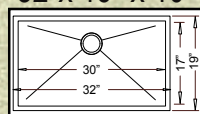

32" x 19" x 10"