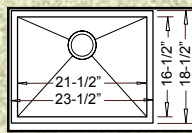

23" x 8-1/2" x 6-1/2"

"MILAM" LAUNDRY SINK

HR-HA450B-N (Radial) Grid #GD-135

23-1/2" x 18-1/2" x 12"

The "Milam" (only available in Radial) is a specially designed HANDMADE sink that is the ultimate for a laundry room sink. With a rounded radial design, heavy duty 15 gauge steel and a 12" depth bowl, it can be mounted either under-counter or as a drop-in.