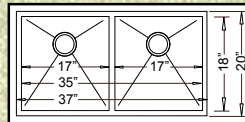

33"x 20" x 10"

"LIBERTY" 50/50

HBE3720-N (Zero Edge)
HR-HBE3720B-N (Radial)
Grid #GD-132 (Two needed for set)

37"x 20" x 10"

"LIVINGSTON" 60/40

HBO3320-N (Zero Edge)
HR-HBO3320B-N (Radial)
Big Bowl Grid #GD-132 ~ Small Bowl Grid #GD-131