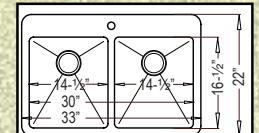

23" x 8-1/2" x 6-1/2"

"MILAM" LAUNDRY SINK

HR-HA450B-N (Radial) Grid #GD-135

23-1/2" x 18-1/2" x 12"

The "Milam" (only available in Radial) is a specially designed HANDMADE sink that is the ultimate for a laundry room sink. With a rounded radial design, heavy duty 15 gauge steel and a 12" depth bowl, it can be mounted either under-counter or as a drop-in.

Optional drains
for these models are
available in our
accessories page

"HENDERSON" DROP-IN

HR-HA291B (Radial) Grid Set #GD-043

33" x 22" x 9-1/2"

The "Henderson" (available with Radial bowls) is a unique HANDMADE 15 gauge "Drop-In" design, that simply replaces the traditional 33"x22" drop-in sink. When installed, it gives an otherwise plain kitchen a new upscale and updated look.