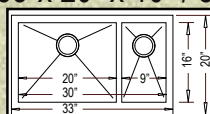

32" x 19" x 10"

"FRANKLIN"

FRANKLIN (Zero Edge)
 HR-FRANKLIN (Radial)
 Grid Set #GD-036

33" x 20" x 10" / 8"

"CLEVELAND"

HFO3320 (Zero Edge)
 HR-HFO3320B (Radial)
 Grids: Big Bowl #GD-035 ~ Small Bowl #GD-024