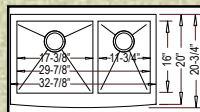

33 x 20-3/4" x 10"

"CORRIGAN"

EFS3620 (Zero Edge)
 HR-EFS3620CB (Radial)
 Grid #GD-028

35-7/8" x 20-3/4" x 10"

"TYLER"

EFD3320 (Zero Edge)
 HR-EFD3320B (Radial)
 Grid Set #GD-033

32-7/8" x 20-3/4" x 10"

"CENTER"