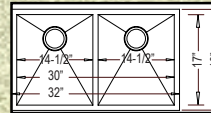

30"x 18" x 10"

"JASPER"

HBS3219-N (Zero Edge)
HR-HBS3219B-N (Radial)
Grid #GD-125

32"x 19" x 10"

"BOWIE" 50/50

HA120-N (Zero Edge)
HR-HA120B-N (Radial)
Grid Set #GD-124

32"x 19" x 10"

"FAIRFIELD" 50/50