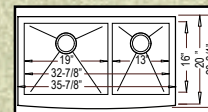

HA-125 (Zero Edge)
 HR-HA125B (Radial)
 Grid #GD-058

33" x 20" x 10"

"HOMER"

EFD3620 (Zero Edge)
 HR-EFD3620B (Radial)
 Grids: Big Bowl #GD-030 ~ Small Bowl #GD-032

35-7/8" x 20-3/4" x 10"

"BURKE"

HFS3219 (Zero Edge)
 HR-HFS3219B (Radial)
 Grid #GD-034