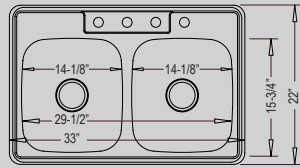

## Top-Mount Stainless

3-Hole: DI-5050-3  
4-Hole: DI-5050-4

33" x 22" x 8" / 8"

DI-6040

33" x 22" x 8" / 7"

3-Hole: DI-869-3  
4-Hole: DI-869-4

33" x 22" x 9"

DI-MS

25" x 22" x 9"

DI-9668

25" x 22" x 8"

DI-769

15" x 15" x 5-1/2"

A unique design that can be **DROP-IN\*** -OR- **UNDERMOUNT** and **ALL** models use the **SAME CUTOUT & TEMPLATE!**

- Perfect For Any Kitchen
- Certified 304 Grade Stainless
- Limited LIFETIME Warranty
- Grids and Strainers Available
- Extra Heavy Sound Deadener & Pads