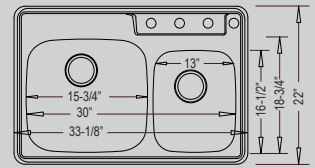

## Top-Mount Stainless

3-Hole: DI-5050-3  
4-Hole: DI-5050-4

33" x 22" x 8" / 8"

DI-6040

33" x 22" x 8" / 7"

3-Hole: DI-869-3  
4-Hole: DI-869-4

33" x 22" x 9"

DI-MS

25" x 22" x 9"

DI-9668

25" x 22" x 8"

DI-769

15" x 15" x 5-1/2"

A unique design that can be **DROP-IN\*** -OR- **UNDERMOUNT** and **ALL** models use the **SAME CUTOUT & TEMPLATE!**

- Perfect For Any Kitchen
- Certified 304 Grade Stainless
- Limited LIFETIME Warranty
- Grids and Strainers Available
- Extra Heavy Sound Deadener & Pads