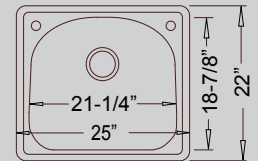

## Top-Mount Stainless

3-Hole: DI-5050-3  
4-Hole: DI-5050-4

33" x 22" x 8" / 8"

DI-6040

33" x 22" x 8" / 7"

3-Hole: DI-869-3  
4-Hole: DI-869-4

33" x 22" x 9"

DI-MS

25" x 22" x 9"

DI-9668

25" x 22" x 8"

DI-769

15" x 15" x 5-1/2"

A unique design that can be **DROP-IN\*** -OR- **UNDERMOUNT** and **ALL** models use the **SAME CUTOUT & TEMPLATE!**

- Perfect For Any Kitchen
- Certified 304 Grade Stainless
- Limited LIFETIME Warranty
- Grids and Strainers Available
- Extra Heavy Sound Deadener & Pads