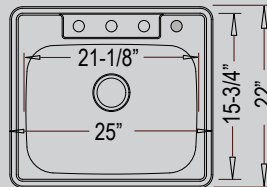

## Top-Mount Stainless

3-Hole: DI-5050-3  
4-Hole: DI-5050-4

33" x 22" x 8" / 8"

DI-6040

33" x 22" x 8" / 7"

3-Hole: DI-869-3  
4-Hole: DI-869-4

33" x 22" x 9"

DI-MS

25" x 22" x 9"

DI-9668

25" x 22" x 8"

DI-769

15" x 15" x 5-1/2"

A unique design that can be **DROP-IN\*** -OR- **UNDERMOUNT** and **ALL** models use the **SAME CUTOUT & TEMPLATE!**

- Perfect For Any Kitchen
- Certified 304 Grade Stainless
- Limited LIFETIME Warranty
- Grids and Strainers Available
- Extra Heavy Sound Deadener & Pads