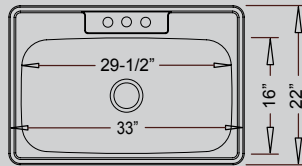

## Top-Mount Stainless

3-Hole: DI-5050-3  
4-Hole: DI-5050-4

33" x 22" x 8" / 8"

DI-6040

33" x 22" x 8" / 7"

3-Hole: DI-869-3  
4-Hole: DI-869-4

33" x 22" x 9"

DI-MS

25" x 22" x 9"

DI-9668

25" x 22" x 8"

DI-769

15" x 15" x 5-1/2"

A unique design that can be **DROP-IN\*** -OR- **UNDERMOUNT** and **ALL** models use the **SAME CUTOUT & TEMPLATE!**

- Perfect For Any Kitchen
- Certified 304 Grade Stainless
- Limited LIFETIME Warranty
- Grids and Strainers Available
- Extra Heavy Sound Deadener & Pads