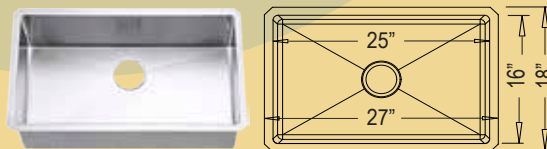

ADA-VS18813
30" Large Single style
30" x 18" x 5-1/2"

ADA-VS2318
Medium Single Style
23" x 17-3/4" x 5-1/2"

ADA-MP5050
Large Single Style
31" x 18" X 5-1/2"

Metro Place ADA Undermount Models

Featuring R20mm Rounded Inside "Radial" Corners

ADA-MP3118
Medium Single Style
31" x 18" X 5-1/2"

ADA-R-ZS-300
Large Single Style
31-3/4" x 18-1/2" X 5-1/2"

Urban Place ADA Undermount Models

Featuring R15mm Rounded Inside "Radial" Corners

ADA-R-ZS-2718 Large Single Style
27" x 18" X 5-1/2"

ADA-R-ZS-600
Medium Single Style
23-1/2" x 18-1/2" X 5-1/2"

R240510

ADA Drop-In Models

3-Hole: ADA-922-3

4-Hole: ADA-922-4

50/50 Style

33" x 22" x 6" / 6"

ADA-966

Medium Single Style

25" x 22" x 6"

ADA-963

Small Single Style

20" x 20-1/2" x 6"

DROP-IN

(Non-ADA)

1-Hole: DI-5050-1