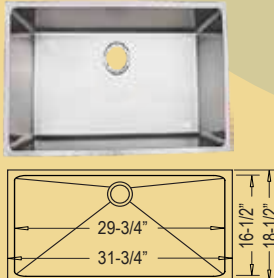

ADA-978
Small Single Style
16" x 16" x 5-1/2"

Lancer / Intrepid ADA Undermount Models

Featuring R50mm Rounded Inside "Radial" Corners

ADA-VS5050
50/50 Style
32-1/8" x 18" x 5-1/2" / 5-1/2"

ADA-VS3218
32" Large Single Style
32-1/8" x 18" x 5-1/2"

ADA-VS18813
30" Large Single style
30" x 18" x 5-1/2"

ADA-VS2318
Medium Single Style
23" x 17-3/4" x 5-1/2"

ADA-MP5050
Large Single Style
31" x 18" X 5-1/2"

Metro Place ADA Undermount Models

Featuring R20mm Rounded Inside "Radial" Corners

ADA-MP3118
Medium Single Style
31" x 18" X 5-1/2"

ADA-R-ZS-300
Large Single Style
31-3/4" x 18-1/2" X 5-1/2"

Urban Place ADA Undermount Models

Featuring R15mm Rounded Inside "Radial" Corners

ADA-R-ZS-2718 Large Single Style
27" x 18" X 5-1/2"