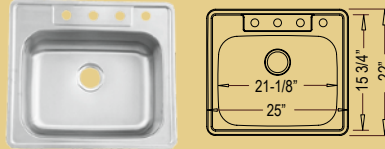

ADA-R-ZS-600
Medium Single Style
23-1/2" x 18-1/2" X 5-1/2"

R240510

ADA Drop-In Models

3-Hole: ADA-922-3

4-Hole: ADA-922-4

50/50 Style

33" x 22" x 6" / 6"

ADA-966

Medium Single Style

25" x 22" x 6"

ADA-963

Small Single Style

20" x 20-1/2" x 6"

DROP-IN

(Non-ADA)

1-Hole: DI-5050-1