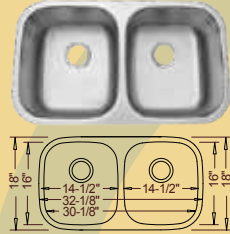

ADA COMPLIANT STAINLESS STEEL SINKS

"ADA Requirements include sink depths of no more than 6-1/2 inches, counter rim height of no more than 34 inches, and knee clearance that is at least 27 inches." The following sinks meet these ADA requirements for kitchen use. We have many models throughout our catalog that are ADA compliant, using the above requirements.

Primo / Leonet / Futura ADA Undermount Models

Featuring R15mm Rounded Inside "Radial" Corners

ADA-802
50/50 Style
32-1/4" x 18-1/2" x 5-1/2" / 5-1/2"

ADA-868
Large Single Style
30" x 18-1/8" x 5-1/2"

ADA-862
Medium Single Style
23-3/8" x 17-3/4" x 5-1/2"

ADA-978
Small Single Style
16" x 16" x 5-1/2"

Lancer / Intrepid ADA Undermount Models

Featuring R50mm Rounded Inside "Radial" Corners

ADA-VS5050
50/50 Style
32-1/8" x 18" x 5-1/2" / 5-1/2"

ADA-VS3218
32" Large Single Style
32-1/8" x 18" x 5-1/2"

ADA-VS18813
30" Large Single style
30" x 18" x 5-1/2"

ADA-VS2318
Medium Single Style
23" x 17-3/4" x 5-1/2"

ADA-MP5050
Large Single Style
31" x 18" X 5-1/2"

Metro Place ADA Undermount Models

Featuring R20mm Rounded Inside "Radial" Corners