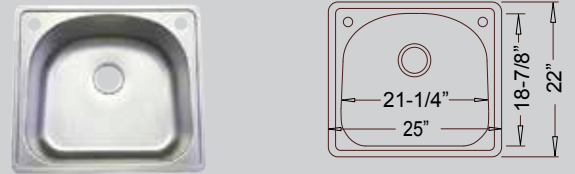

Large Single Style

(3-Hole Version Shown)

33" x 22" x 9"

1-Hole: DI-9668-1

4-Hole: DI-9668-4

Medium Single Style

(4-Hole Version Shown)

25" x 22" x 8"

Top-Mount Stainless

DI-6040

60/40 Style

33" x 22" x 8" / 7"

DI-MS

"D" Bowl Style

25" x 22" x 9"

DI-769