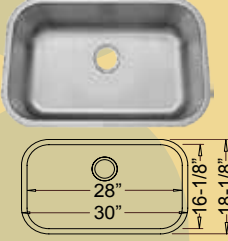

ADA COMPLIANT STAINLESS STEEL SINKS

"ADA Requirements include sink depths of no more than 6-1/2 inches, counter rim height of no more than 34 inches, and knee clearance that is at least 27 inches." The following sinks meet these ADA requirements for kitchen use. We have many models throughout our catalog that are ADA compliant, using the above requirements.

Primo / Leonet / Futura ADA Undermount Models

Featuring R15mm Rounded Inside "Radial" Corners

ADA-802
50/50 Style
32-1/4" x 18-1/2" x 5-1/2" / 5-1/2"

ADA-868
Large Single Style
30" x 18-1/8" x 5-1/2"

ADA-862
Medium Single Style
23-3/8" x 17-3/4" x 5-1/2"

ADA-978
Small Single Style
16" x 16" x 5-1/2"

Lancer / Intrepid ADA Undermount Models

Featuring R50mm Rounded Inside "Radial" Corners

ADA-VS5050
50/50 Style
32-1/8" x 18" x 5-1/2" / 5-1/2"

ADA-VS3218
32" Large Single Style
32-1/8" x 18" x 5-1/2"

ADA-VS18813
30" Large Single style
30" x 18" x 5-1/2"

ADA-VS2318
Medium Single Style
23" x 17-3/4" x 5-1/2"

ADA-MP5050
Large Single Style
31" x 18" X 5-1/2"

Metro Place ADA Undermount Models

Featuring R20mm Rounded Inside "Radial" Corners