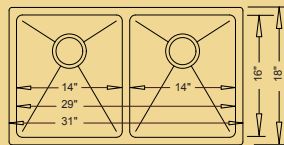

ADA-VS18813
30" Large Single style
30" x 18" x 5-1/2"

ADA-VS2318
Medium Single Style
23" x 17-3/4" x 5-1/2"

ADA-MP5050
Large Single Style
31" x 18" X 5-1/2"

Metro Place ADA Undermount Models

Featuring R20mm Rounded Inside "Radial" Corners

ADA-MP3118
Medium Single Style
31" x 18" X 5-1/2"

ADA-R-ZS-300
Large Single Style
31-3/4" x 18-1/2" X 5-1/2"

Urban Place ADA Undermount Models

Featuring R15mm Rounded Inside "Radial" Corners

ADA-R-ZS-2718 Large Single Style
27" x 18" X 5-1/2"