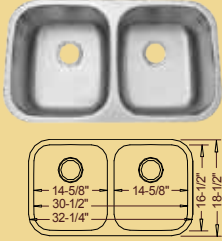

ADA COMPLIANT STAINLESS STEEL SINKS

"ADA Requirements include sink depths of no more than 6-1/2 inches, counter rim height of no more than 34 inches, and knee clearance that is at least 27 inches." The following sinks meet these ADA requirements for kitchen use. We have many models throughout our catalog that are ADA compliant, using the above requirements.

Primo / Leonet / Futura ADA Undermount Models

Featuring R15mm Rounded Inside "Radial" Corners

ADA-802
50/50 Style
32-1/4" x 18-1/2" x 5-1/2" / 5-1/2"

ADA-868
Large Single Style
30" x 18-1/8" x 5-1/2"

ADA-862
Medium Single Style
23-3/8" x 17-3/4" x 5-1/2"

ADA-978
Small Single Style
16" x 16" x 5-1/2"

Lancer / Intrepid ADA Undermount Models

Featuring R50mm Rounded Inside "Radial" Corners

ADA-VS5050
50/50 Style
32-1/8" x 18" x 5-1/2" / 5-1/2"

ADA-VS3218
32" Large Single Style
32-1/8" x 18" x 5-1/2"

Large Single Style

(3-Hole Version Shown)

33" x 22" x 9"

1-Hole: DI-9668-1

4-Hole: DI-9668-4

Medium Single Style

(4-Hole Version Shown)

25" x 22" x 8"