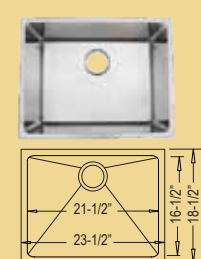

ADA-MP3118
Medium Single Style
31" x 18" X 5-1/2"

ADA-R-ZS-300
Large Single Style
31-3/4" x 18-1/2" X 5-1/2"

Urban Place ADA Undermount Models

Featuring R15mm Rounded Inside "Radial" Corners

ADA-R-ZS-2718 Large Single Style
27" x 18" X 5-1/2"

ADA-R-ZS-600
Medium Single Style
23-1/2" x 18-1/2" X 5-1/2"

R240510

ADA Drop-In Models

3-Hole: ADA-922-3

4-Hole: ADA-922-4

50/50 Style

33" x 22" x 6" / 6"

ADA-966