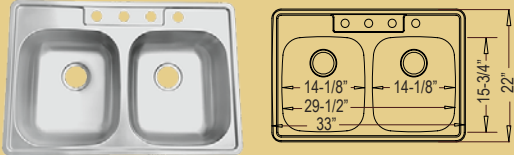

ADA-MP3118
Medium Single Style
31" x 18" X 5-1/2"

ADA-R-ZS-300
Large Single Style
31-3/4" x 18-1/2" X 5-1/2"

Urban Place ADA Undermount Models

Featuring R15mm Rounded Inside "Radial" Corners

ADA-R-ZS-2718 Large Single Style
27" x 18" X 5-1/2"

ADA-R-ZS-600
Medium Single Style
23-1/2" x 18-1/2" X 5-1/2"

R240510

ADA Drop-In Models

3-Hole: ADA-922-3

4-Hole: ADA-922-4

50/50 Style

33" x 22" x 6" / 6"

ADA-966

Medium Single Style

25" x 22" x 6"

ADA-963

Small Single Style

20" x 20-1/2" x 6"

DROP-IN

(Non-ADA)

1-Hole: DI-5050-1