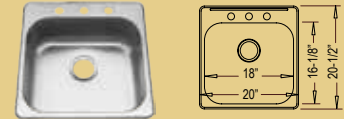

ADA-R-ZS-600
Medium Single Style
23-1/2" x 18-1/2" X 5-1/2"

R240510

ADA Drop-In Models

3-Hole: ADA-922-3

4-Hole: ADA-922-4

50/50 Style

33" x 22" x 6" / 6"

ADA-966

Medium Single Style

25" x 22" x 6"

ADA-963

Small Single Style

20" x 20-1/2" x 6"

DROP-IN

(Non-ADA)

1-Hole: DI-5050-1

3-Hole: DI-5050-3

4-Hole: DI-5050-4

50/50 Style

(4-Hole Version Shown)

33" x 22" x 8" / 8"

1-Hole: DI-869-1

3-Hole: DI-869-3

4-Hole: DI-869-4