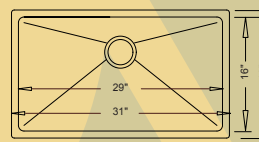

ADA-VS18813
30" Large Single style
30" x 18" x 5-1/2"

ADA-VS2318
Medium Single Style
23" x 17-3/4" x 5-1/2"

ADA-MP5050
Large Single Style
31" x 18" X 5-1/2"

Metro Place ADA Undermount Models

Featuring R20mm Rounded Inside "Radial" Corners

ADA-MP3118
Medium Single Style
31" x 18" X 5-1/2"

ADA-R-ZS-300
Large Single Style
31-3/4" x 18-1/2" X 5-1/2"

Urban Place ADA Undermount Models

Featuring R15mm Rounded Inside "Radial" Corners

ADA-R-ZS-2718 Large Single Style
27" x 18" X 5-1/2"