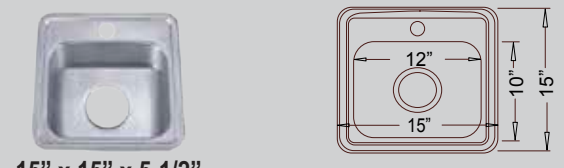

Large Single Style

(3-Hole Version Shown)

33" x 22" x 9"

1-Hole: DI-9668-1

4-Hole: DI-9668-4

Medium Single Style

(4-Hole Version Shown)

25" x 22" x 8"

Top-Mount Stainless

DI-6040

60/40 Style

33" x 22" x 8" / 7"

DI-MS

"D" Bowl Style

25" x 22" x 9"

DI-769

Small Single / Bar Style

15" x 15" x 5-1/2"