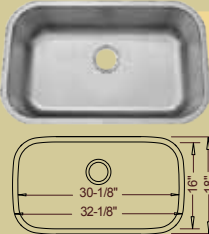

Primo / Leonet / Futura ADA Undermount Models

Featuring R15mm Rounded Inside "Radial" Corners

ADA-802
50/50 Style
32-1/4" x 18-1/2" x 5-1/2" / 5-1/2"

ADA-868
Large Single Style
30" x 18-1/8" x 5-1/2"

ADA-862
Medium Single Style
23-3/8" x 17-3/4" x 5-1/2"

ADA-978
Small Single Style
16" x 16" x 5-1/2"

Lancer / Intrepid ADA Undermount Models

Featuring R50mm Rounded Inside "Radial" Corners

ADA-VS5050
50/50 Style
32-1/8" x 18" x 5-1/2" / 5-1/2"

ADA-VS3218
32" Large Single Style
32-1/8" x 18" x 5-1/2"

ADA-VS18813
30" Large Single style
30" x 18" x 5-1/2"

ADA-VS2318
Medium Single Style
23" x 17-3/4" x 5-1/2"

ADA-MP5050
Large Single Style
31" x 18" X 5-1/2"

Metro Place ADA Undermount Models

Featuring R20mm Rounded Inside "Radial" Corners

ADA-MP3118
Medium Single Style
31" x 18" X 5-1/2"

ADA-R-ZS-300
Large Single Style
31-3/4" x 18-1/2" X 5-1/2"

Urban Place ADA Undermount Models

Featuring R15mm Rounded Inside "Radial" Corners

ADA-R-ZS-2718 Large Single Style
27" x 18" X 5-1/2"