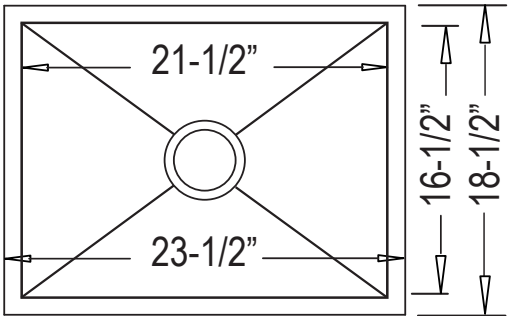

### Product Specification

This sink shall be a single compartment with rectangular bowl. It shall be 23-1/2" in length and 18-1/2" in width, with an overall depth of 9". Sink shall be made of 18 gauge stainless steel. Sink shall include installation hardware. Sink shall be UrbanPlace Model ZS-600 "Solution".

## TECHNICAL INFORMATION

-- Fixture -- *	
Basin Area	21-1/2" x 16-1/2" x 9"
Drain Hole Diameter	3-5/8"
*Approximate measurements for comparison only.	

Product Image

Front View

Top View

Product Diagram