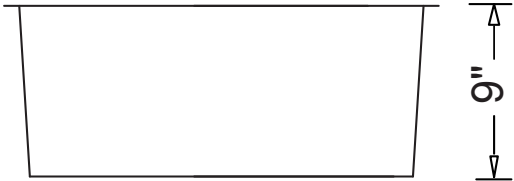

### Product Specification

This sink shall be a single compartment with rectangular bowl. It shall be 23-1/2" in length and 18-1/2" in width, with an overall depth of 9". Sink shall be made of 18 gauge stainless steel. Sink shall include installation hardware. Sink shall be UrbanPlace Model ZS-600 "Solution".

## TECHNICAL INFORMATION

-- Fixture -- *	
Basin Area	21-1/2" x 16-1/2" x 9"
Drain Hole Diameter	3-5/8"
*Approximate measurements for comparison only.	

Product Image

Front View

Top View

Product Diagram