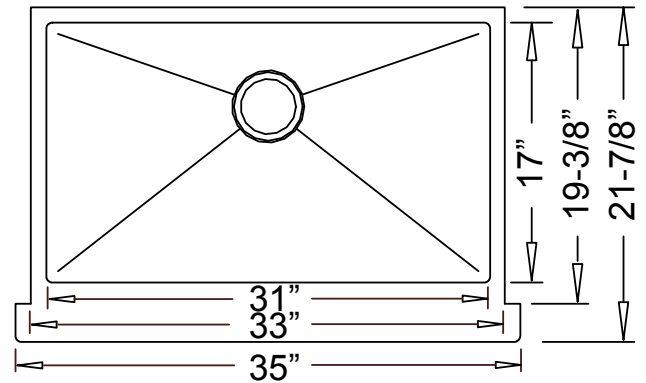

### Front Apron Kitchen

--- Dimensions ---	
Outer:	35" x 21-7/8" x 9"
Inner:	31" x 17" x 9"

Model	Description	Construction Material
R-ZS-3500 "35-Inch Radial Large Single Apron"	Apron Sink	Stainless Steel

### Product Specification

This sink shall be a Front-Apron style single compartment featuring 20° inside rounded corner bowls. It shall be 35" in length and 21-7/8" in width, with a bowl depth of 9". Sink shall be made of 18 gauge stainless steel. Sink shall include installation hardware. Sink shall be UrbanPlace Model R-ZS-3500 "35-Inch Radial Large Single Apron".

## TECHNICAL INFORMATION

-- Fixture -- *	
Basin Area	31" x 17" x 9"
Drain Hole Diameter	3-5/8"
*Approximate measurements for comparison only.	

Product Image

Side View

Front View

Top View

Product Diagram