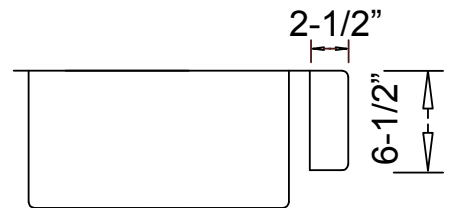

### Product Specification

This sink shall be a Front-Apron style single compartment featuring 20° inside rounded corner bowls. It shall be 35" in length and 21-7/8" in width, with a bowl depth of 9". Sink shall be made of 18 gauge stainless steel. Sink shall include installation hardware. Sink shall be UrbanPlace Model R-ZS-3500 "35-Inch Radial Large Single Apron".

## TECHNICAL INFORMATION

-- Fixture -- *	
Basin Area	31" x 17" x 9"
Drain Hole Diameter	3-5/8"
*Approximate measurements for comparison only.	

Product Image

Side View

Front View

Top View

Product Diagram