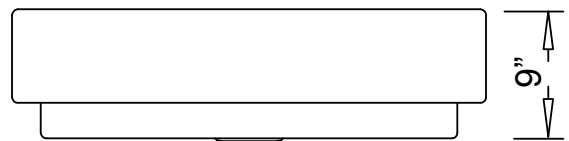

### Product Specification

This sink shall be a Front-Apron style single compartment featuring 20° inside rounded corner bowls. It shall be 35" in length and 21-7/8" in width, with a bowl depth of 9". Sink shall be made of 18 gauge stainless steel. Sink shall include installation hardware. Sink shall be UrbanPlace Model R-ZS-3500 "35-Inch Radial Large Single Apron".

## TECHNICAL INFORMATION

-- Fixture -- *	
Basin Area	31" x 17" x 9"
Drain Hole Diameter	3-5/8"
*Approximate measurements for comparison only.	

Product Image

Side View

Front View

Top View

Product Diagram