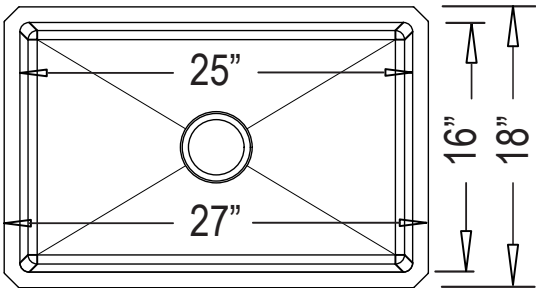

Undermount Kitchen

--- Dimensions ---	
Outer:	27" x 18" x 8"
Inner:	25" x 16" x 8"

Model	Description	Colors / Finishes
R-ZS-2718 "Radial Transition"	Undermount Sink	N/A

Included Components

- Mounting Clips
- Cut-out template

Product Specification

This sink shall be a single compartment with R15mm rounded "Radial" inside corner bowl. Sink shall be 27" in length and 18" in width, with an overall depth of 8". Sink shall be made of 18 gauge stainless steel. Sink shall include installation hardware. Sink shall be UrbanPlace Model R-ZS-2718 "Radial Transition".

R-ZS-2718 "Radial Transition"

TECHNICAL INFORMATION

-- Fixture -- *	
Basin Area	25" x 16" x 8"
Drain Hole Diameter	3-5/8"
*Approximate measurements for comparison only.	

Product Image

Front View

Top View

Product Diagram