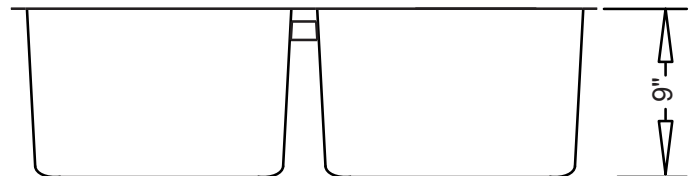

- UPC Certified
- CSA Certified

Product Specification

This sink shall be a dual compartment with R15mm rounded "Radial" inside corner bowls. Sink shall be 31-3/4" in length and 18-1/2" in width, with each bowl having an overall depth of 9". Sink shall be made of 18 gauge stainless steel. Sink shall include installation hardware. Sink shall be UrbanPlace Model R-ZS-100 "Radial Congregation".

R-ZS-100 "Radial Congregation"

TECHNICAL INFORMATION

Fixture*	
Overall Inner Area	29-3/4" x 16-1/2"
Left Bowl Basin Area	14-3/8" x 16-1/2"
Right Bowl Basin Area	14-3/8" x 16-1/2"
Left Bowl Water Depth	9"
Right Bowl Water Depth	9"
Drain Hole (Each Bowl)	3-5/8" D
*Approximate measurements for comparison only.	

Product Image

Front View

Top View

Product Diagram