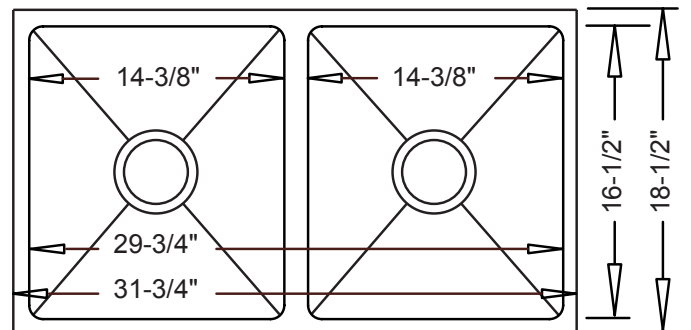

Undermount Kitchen

--- Dimensions ---	
Outer:	31-3/4" x 18-1/2" x 9"
Inner:	29-3/4" x 16-1/2" x 9"
Left Bowl:	14-3/8" x 16-1/2" x 9"
Right Bowl:	14-3/8" x 16-1/2" x 9"

Model	Description	Colors / Finishes
R-ZS-100 "Radial Congregation"	Undermount Sink	N/A

- UPC Certified
- CSA Certified

Product Specification

This sink shall be a dual compartment with 20° inside rounded corner bowls. It shall be 31-3/4" in length and 18-1/2" in width, with each bowl having an overall depth of 9". Sink shall be made of 18 gauge stainless steel. Sink shall include installation hardware. Sink shall be UrbanPlace Model R-ZS-100 "Radial Congregation".

R-ZS-100 "Radial Congregation"

TECHNICAL INFORMATION

Fixture*	
Overall Inner Area	29-3/4" x 16-1/2"
Left Bowl Basin Area	14-3/8" x 16-1/2"
Right Bowl Basin Area	14-3/8" x 16-1/2"
Left Bowl Water Depth	9"
Right Bowl Water Depth	9"
Drain Hole (Each Bowl)	3-5/8" D
*Approximate measurements for comparison only.	

Product Image

Front View

Top View

Product Diagram