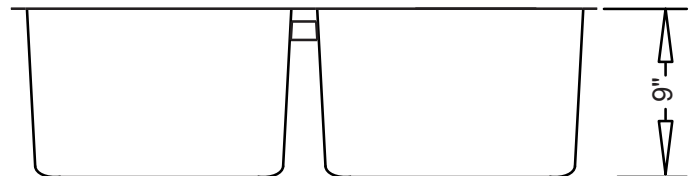

- UPC Certified
- CSA Certified

Product Specification

This sink shall be a dual compartment with 20° inside rounded corner bowls. It shall be 31-3/4" in length and 18-1/2" in width, with each bowl having an overall depth of 9". Sink shall be made of 18 gauge stainless steel. Sink shall include installation hardware. Sink shall be UrbanPlace Model R-ZS-100 "Radial Congregation".

R-ZS-100 "Radial Congregation"

TECHNICAL INFORMATION

Fixture*	
Overall Inner Area	29-3/4" x 16-1/2"
Left Bowl Basin Area	14-3/8" x 16-1/2"
Right Bowl Basin Area	14-3/8" x 16-1/2"
Left Bowl Water Depth	9"
Right Bowl Water Depth	9"
Drain Hole (Each Bowl)	3-5/8" D
*Approximate measurements for comparison only.	

Product Image

Front View

Top View

Product Diagram