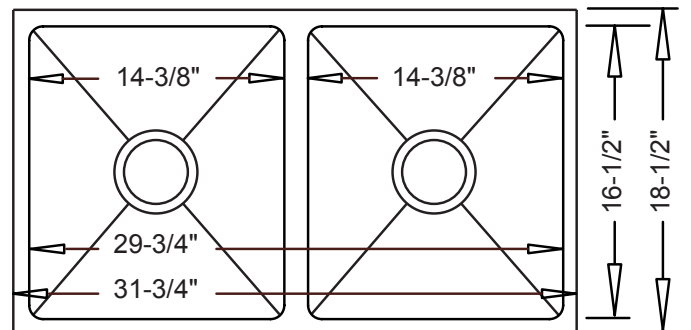

Undermount Kitchen

--- Dimensions ---	
Outer:	31-3/4" x 18-1/2" x 9"
Inner:	29-3/4" x 16-1/2" x 9"
Left Bowl:	14-3/8" x 16-1/2" x 9"
Right Bowl:	14-3/8" x 16-1/2" x 9"

Model	Description	Colors / Finishes
R-ZS-100 "Radial Congregation"	Undermount Sink	N/A

- UPC Certified
- CSA Certified

Product Specification

This sink shall be a dual compartment with R15mm rounded "Radial" inside corner bowls. Sink shall be 31-3/4" in length and 18-1/2" in width, with each bowl having an overall depth of 9". Sink shall be made of 18 gauge stainless steel. Sink shall include installation hardware. Sink shall be UrbanPlace Model R-ZS-100 "Radial Congregation".

R-ZS-100 "Radial Congregation"

TECHNICAL INFORMATION

Fixture*	
Overall Inner Area	29-3/4" x 16-1/2"
Left Bowl Basin Area	14-3/8" x 16-1/2"
Right Bowl Basin Area	14-3/8" x 16-1/2"
Left Bowl Water Depth	9"
Right Bowl Water Depth	9"
Drain Hole (Each Bowl)	3-5/8" D
*Approximate measurements for comparison only.	

Product Image

Front View

Top View

Product Diagram