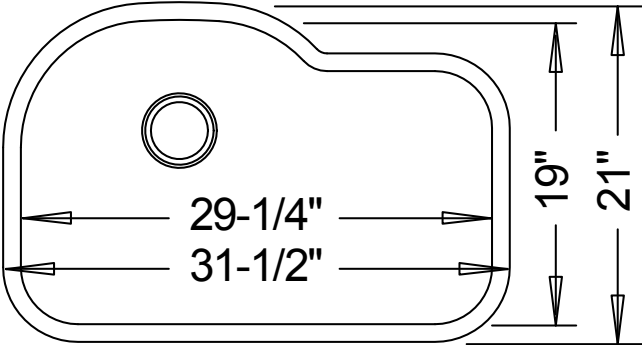

--- Dimensions ---
Outer
31-1/2" x 21" x 9"
Inner
29-1/4" x 19" x 9"

Model	Description	Colors / Finishes
TU-650 "Zephyr"	Undercounter Sink	N/A

Included Components

- Mounting Clips
- Cut-out template

Colors / Finishes

This undercounter sink shall be a single compartment with rounded bowl. It shall be 31-1/2" in length and 21" in width, with a bowl depth of 9". Sink shall be made of 16 gauge stainless steel. Sink shall include installation hardware. Sink shall be Tritan Model TU-650, "Zephyr".

TU-650 - "Zephyr"

TECHNICAL INFORMATION

Fixture*	
Basin Area	31-1/2" x 19"
Water Depth	9"
Drain Hole	3-5/8" D
*Approximate measurements for comparison only.	

Product Image

Front View

Top View

Product Diagram