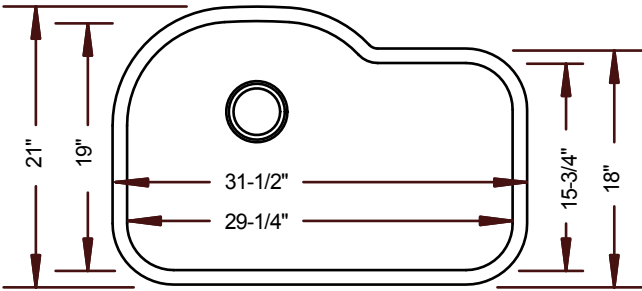

--- Dimensions ---  
Outer  
31-1/2" x 21" x 9"  
Inner  
29-1/4" x 19" x 9"

Model	Description	Colors / Finishes
TU-650 "Zephyr"	Undercounter Sink	N/A

**Included Components**

- Mounting Clips
- Cut-out template

**Product Specification**

This undercounter sink shall be a single compartment with rounded bowl. It shall be 31-1/2" in length and 21" in width, with a bowl depth of 9". Sink shall be made of 16 gauge stainless steel. Sink shall include installation hardware. Sink shall be Tritan Model TU-650, "Zephyr".

## TECHNICAL INFORMATION

<b>Fixture*</b>	
Basin Area	31-1/2" x 21"
Water Depth	9"
Drain Hole	3-5/8" D
*Approximate measurements for comparison only.	

Product Image

Side View

Top View

Product Diagram