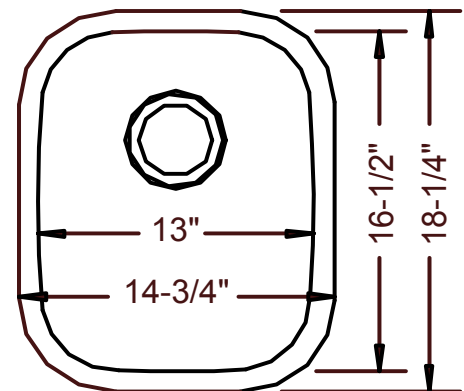

--- Dimensions ---

Outer
14-3/4" x 18-1/4" x 8"
Inner
13" x 16-1/2" x 8"

Model	Description	Colors / Finishes
TU-0805 "Clifton"	Undercounter Sink	N/A

Included Components

- Mounting Clips
- Cut-out template

Product Specification

This undercounter sink shall be a single compartment with rounded bowl. It shall be 14-3/4" in length and 18-1/4" in width, with a bowl depth of 8". Sink shall be made of 16 gauge stainless steel. Sink shall include installation hardware.

Sink shall be Tritan Model TU-0805, "Clifton".

TU-805 - "Clifton"

TECHNICAL INFORMATION

Fixture*	
Basin Area	13" x 16-1/2"
Water Depth	8"
Drain Hole	3-5/8" D
*Approximate measurements for comparison only.	

Product Image

Front View

Top View

Product Diagram