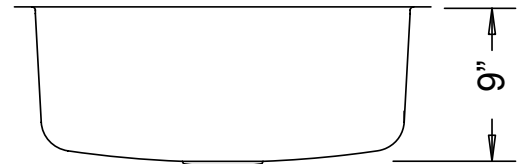

- Warnock Hersey Certified

Product Specification

This undercounter sink shall be a single compartment with rounded bowl. It shall be 23-1/4" in length and 20-7/8" in width, with a bowl depth of 9". Sink shall be made of 18 gauge stainless steel. Sink shall include installation hardware.

Sink shall be Royalty Model R08, "Princess".

R08 - "Princess"

TECHNICAL INFORMATION

Fixture*	
Basin Area	23-1/4" x 20-7/8"
Water Depth	9"
Drain Hole	3-5/8" D
*Approximate measurements for comparison only.	

Product Image

Front View

Top View

Product Diagram