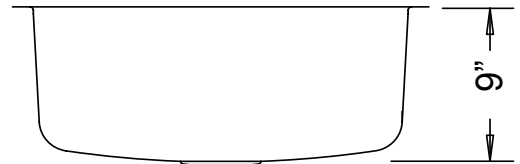

Sink shall be Royalty Model R08, "Princess".

R08 - "Princess"

TECHNICAL INFORMATION

Fixture*	
Basin Area	23-1/4" x 20-7/8"
Water Depth	9"
Drain Hole	3-5/8" D
*Approximate measurements for comparison only.	

Product Image

Front View

Top View

Product Diagram