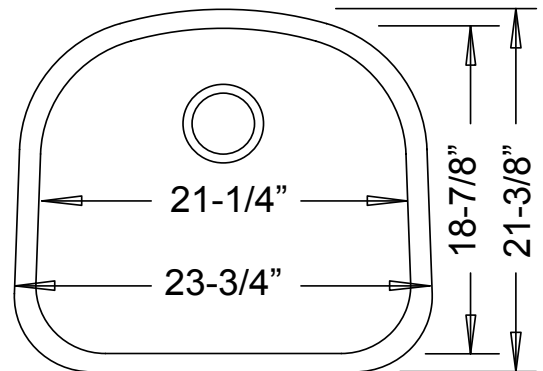

--- Dimensions ---

Outer

23-1/4" x 20-7/8" x 9"

Inner

21-1/4" x 18-7/8" x 9"

Model	Description	Colors / Finishes
R08 "Princess"	Undercounter Sink	N/A

Included Components

- Mounting Clips
- Cut-out template

- Warnock Hersey Certified

Product Specification

This undercounter sink shall be a single compartment with rounded bowl. It shall be 23-1/4" in length and 20-7/8" in width, with a bowl depth of 9". Sink shall be made of 18 gauge stainless steel. Sink shall include installation hardware.

Sink shall be Royalty Model R08, "Princess".

R08 - "Princess"

TECHNICAL INFORMATION

Fixture*	
Basin Area	23-1/4" x 20-7/8"
Water Depth	9"
Drain Hole	3-5/8" D
*Approximate measurements for comparison only.	

Product Image

Front View

Top View

Product Diagram