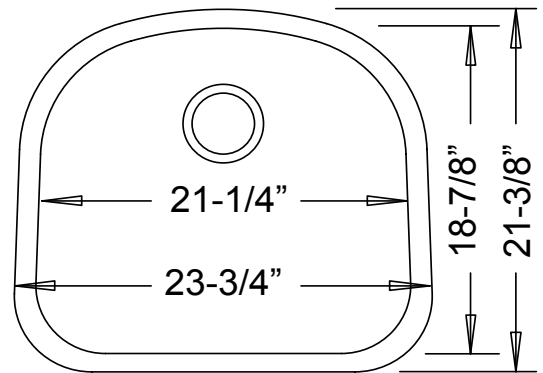

--- Dimensions ---

Outer

23-1/4" x 20-7/8" x 9"

Inner

21-1/4" x 18-7/8" x 9"

Model	Description	Colors / Finishes
R08 "Princess"	Undercounter Sink	N/A

Included Components

- Mounting Clips
- Cut-out template

- Warnock Hersey Certified

Product Specification

This undercounter sink shall be a single compartment with rounded bowl. It shall be 23-1/4" in length and 20-7/8" in width, with a bowl depth of 9". Sink shall be made of 18 gauge stainless steel. Sink shall include installation hardware.

Sink shall be Royalty Model R08, "Princess".

R08 - "Princess"

TECHNICAL INFORMATION

Fixture*	
Basin Area	23-1/4" x 20-7/8"
Water Depth	9"
Drain Hole	3-5/8" D
*Approximate measurements for comparison only.	

Product Image

Front View

Top View

Product Diagram