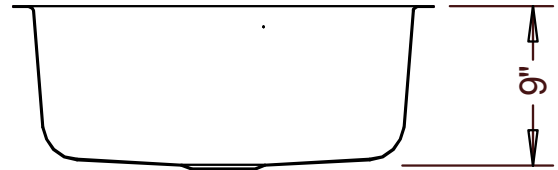

Sink shall be Royalty Model R07, "Cosmo".

R07 - "Cosmo"

TECHNICAL INFORMATION

Fixture*	
Basin Area	21" x 15-3/4"
Water Depth	9"
Drain Hole	3-5/8" D
*Approximate measurements for comparison only.	

Product Image

Front View

Top View

Product Diagram