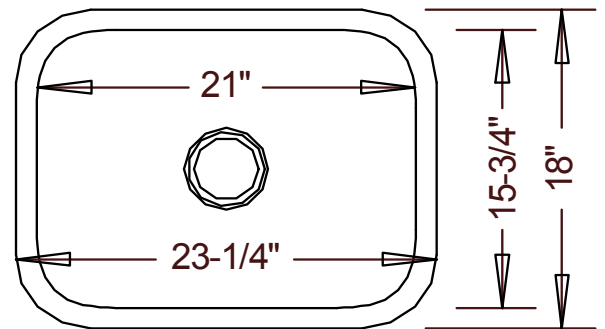

--- Dimensions ---
 Outer
 23-1/4" x 18" x 9"
 Inner
 21" x 15-3/4" x 9"

Model	Description	Colors / Finishes
R07 "Cosmo"	Undercounter Sink	N/A

Included Components

- Mounting Clips
- Cut-out template

Colors / Finishes

Product Specification

This undercounter sink shall be a single compartment with rounded bowl. It shall be 23-1/4" in length and 18" in width, with a bowl depth of 9". Sink shall be made of 18 gauge stainless steel. Sink shall include installation hardware.

Sink shall be Royalty Model R07, "Cosmo".

R07 - "Cosmo"

TECHNICAL INFORMATION

Fixture*	
Basin Area	21" x 15-3/4"
Water Depth	9"
Drain Hole	3-5/8" D
*Approximate measurements for comparison only.	

Product Image

Front View

Top View

Product Diagram