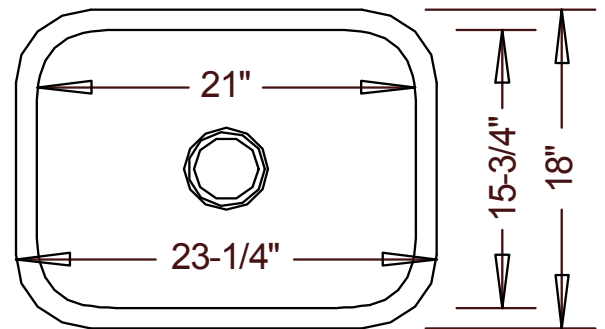

--- Dimensions ---
 Outer
 23-1/4" x 18" x 9"
 Inner
 21" x 15-3/4" x 9"

Model	Description	Colors / Finishes
R07 "Cosmo"	Undercounter Sink	N/A

Included Components

- Mounting Clips
- Cut-out template

Colors / Finishes

Product Specification

This undercounter sink shall be a single compartment with rounded bowl. It shall be 23-1/4" in length and 18" in width, with a bowl depth of 9". Sink shall be made of 18 gauge stainless steel. Sink shall include installation hardware.

Sink shall be Royalty Model R07, "Cosmo".

TECHNICAL INFORMATION

Fixture*	
Basin Area	21" x 15-3/4"
Water Depth	9"
Drain Hole	3-5/8" D
*Approximate measurements for comparison only.	

Product Image

Front View

Top View

Product Diagram