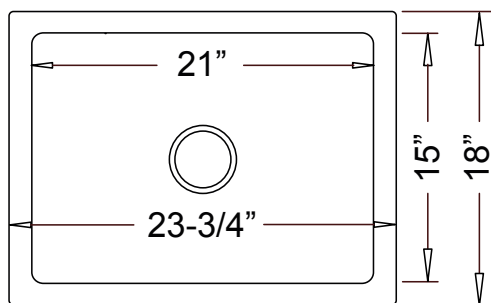

Outer: 23-3/4" x 18" x 10"

Inner: 21" x 15" x 8-1/2"

Model	Description	
5118	Reversible Single Bowl Farmhouse Kitchen	

Included Components

- Cut-out template

Available Colors

White

Optional Accessories

- Grid
- Drain
- Specialized Heavy-Weight Mounting Clips

Product Specification

The farmhouse kitchen sink shall be 23-3/4" in width and 18" in length, with an overall depth of 10" and a bowl depth of 8-1/2". Sink shall be a single compartment with rectangular bowl, composed of Fireclay Ceramic. Sink shall be dual-mountable. Sink shall be Romano Italian Model 5118.

TECHNICAL INFORMATION

Fixture*	
Basin Area	21" x 15"
Water Depth	8-1/2"
Drain Hole	3-5/8" D
*Approximate measurements for comparison only.	

Smooth Front

Notched Front

Front View

Top View

Product Diagram