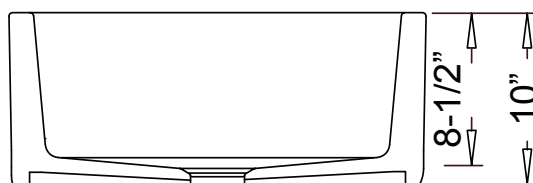

Outer: 23-3/4" x 18" x 10"

Inner: 21" x 15" x 8-1/2"

Model	Description	
5118	Reversible Single Bowl Farmhouse Kitchen	

Included Components

- Cut-out template

Available Colors

White

Optional Accessories

- Grid
- Drain
- Specialized Heavy-Weight Mounting Clips

Product Specification

The farmhouse kitchen sink shall be 23-3/4" in width and 18" in length, with an overall depth of 10" and a bowl depth of 8-1/2". Sink shall be a single compartment with rectangular bowl, composed of Fireclay Ceramic. Sink shall be dual-mountable. Sink shall be Romano Italian Model 5118.

TECHNICAL INFORMATION

Fixture*	
Basin Area	21" x 15"
Water Depth	8-1/2"
Drain Hole	3-5/8" D
*Approximate measurements for comparison only.	

Smooth Front

Notched Front

Front View

Top View

Product Diagram