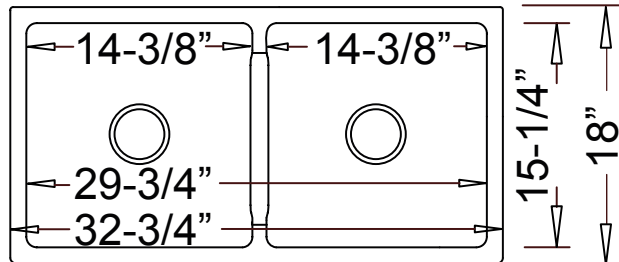

Left Bowl: 14-3/8" x 15-1/4" x 8-1/2"

Right Bowl: 14-3/8" x 15-1/4" x 8-1/2"

Model	Description	
3318	Farmhouse Kitchen	

**Included Components**

- Cut-out template

Available Colors

White

**Optional Accessories**

- Grid
- Drain
- Specialized Heavy-Weight Mounting Clips

**Product Specification**

The farmhouse kitchen sink shall be 32-3/4" in width and 18" in length, with each side having an overall depth of 10" and a bowl depth of 8-1/2". Sink shall be a dual compartment with rectangular bowls, composed of Fireclay Ceramic. Sink shall be Romano Italian Model 3318.

**TECHNICAL INFORMATION**

Fixture*	
Basin Area (Left Bowl)	14-3/8" x 15-1/4"
Basin Area (Right Bowl)	14-3/8" x 15-1/4"
Water Depth (Left Bowl)	8-1/2"
Water Depth (Right Bowl)	8-1/2"
Drain Hole (Each Bowl)	3-5/8" dia.
*Approximate measurements for comparison only.	

**Product Image**

**Front View**

**Top View**

**Product Diagram**