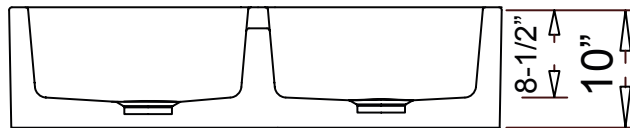

TECHNICAL INFORMATION

Fixture*	
Basin Area (Left Bowl)	14-3/8" x 15-1/4"
Basin Area (Right Bowl)	14-3/8" x 15-1/4"
Water Depth (Left Bowl)	8-1/2"
Water Depth (Right Bowl)	8-1/2"
Drain Hole (Each Bowl)	3-5/8" dia.
*Approximate measurements for comparison only.	

Front View

Top View