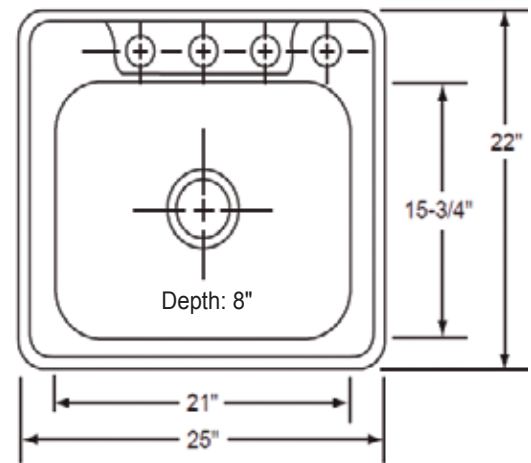

Drop-In Kitchen

--- Dimensions ---
 Outer
 25" x 22" x 8"
 Inner
 21" x 15-3/4" x 8"

Model	Description	Colors / Finishes
PADS22 "Ohioan"	Drop-In Sink	N/A

Included Components

- Mounting Clips
- Cut-out template

Product Specification

This drop-in sink shall be a single compartment with rounded bowl. It shall be 25" in length and 22" in width, with an overall depth of 8". Sink shall be made of certified 304 grade 20 gauge stainless steel. Sink shall include installation hardware. Sink shall be Patriot Model PADS22, "Ohioan".

PADS22 - "Ohioan"

TECHNICAL INFORMATION

Fixture*	
Basin Area	21" x 15-3/4"
Water Depth	8"
Drain Hole	3-5/8" D

*Approximate measurements for comparison only.

Product Image

Product Diagram