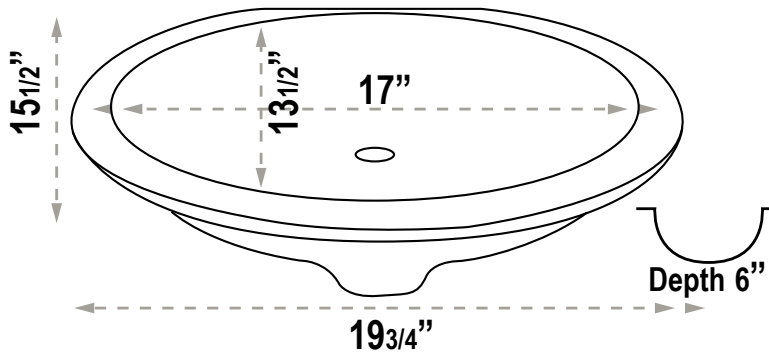

LU-01 - "Original"

Undercounter Bathroom

Features

- Polyester / Acrylic Blend
- Undercounter
- Single Compartment
- Oval Bowl
- Built-In Overflow
- Cut Back for Faucet
- 10 Year Warranty

Dimensions

Outer: 19-3/4" x 15-1/2" x 6"

Inner: 17" x 13-1/2" x 6"

Available Colors

White

Bisque

Model - "Original"	Description	Available Colors / Finishes
LU-01	Undercounter Sink	White, Bisque

Optional Accessories

- Standard Strainer
- Premium Strainer
- White Strainer
- Bisque Strainer
- Mounting Clips

Product Specification

The undercounter sink shall be 19 3/4" in length and 15-1/2" in width, with a depth of 6". Sink shall be made of a Polyester Acrylic Blend. Sink shall be a single compartment with an oval bowl. Sink shall be Lugano Model LU-01, "Original".

TECHNICAL INFORMATION

Fixture*	
Basin Area	17" x 13-1/2"
Water Depth	6"
Drain Hole	1 1/2" D
*Approximate measurements for comparison only.	

Product Diagram