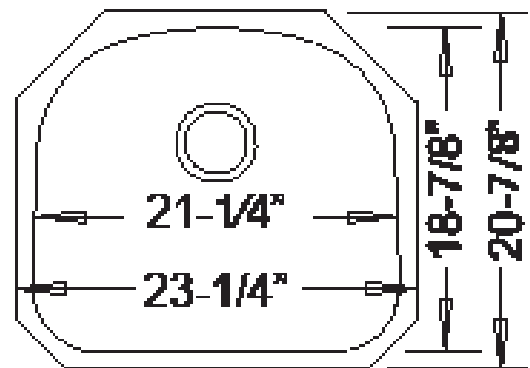

Undercounter Kitchen

--- Dimensions ---

Outer

23-1/4" x 20-7/8" x 9"

Inner

21-1/4" x 18-7/8" x 9"

Model	Description	Colors / Finishes
LE-008 "Royal"	Undercounter Sink	N/A

Included Components

- UPC Certified
- CSA Certified

Product Specification

This undercounter sink shall be a single compartment with "D-Shaped" rounded bowl. It shall be 23-1/4" in length and 20-7/8" in width, and a depth of 9". Sink shall be made of 18 gauge stainless steel. Sink shall include installation hardware.

Sink shall be Leonet Model LE-008, "Royal".

TECHNICAL INFORMATION

Fixture*	
Basin Area	21-1/4" x 18-7/8"
Water Depth	9"
Drain Hole	3-5/8" D

*Approximate measurements for comparison only.

Product Image

Front View

Top View

Product Diagram