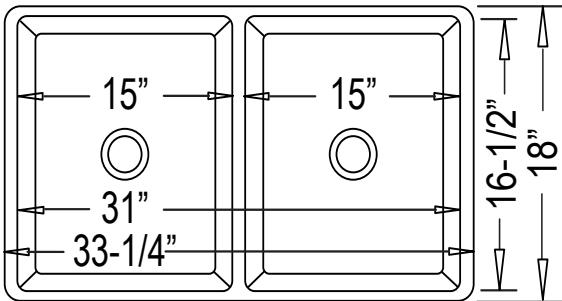

Product Specification

The apron farmhouse kitchen sink shall be 33" in width and 18" in length, with an overall depth of 10" and each bowl having an inner depth of 7-1/2". Sink shall be a dual compartment with rectangular bowls, composed of Vitreous China. Sink shall be Continental Model "Partition".

CH1410 - "Partition"

TECHNICAL INFORMATION

Fixture*	
Overall Inner Area	31-1/4" x 16-1/2"
Left Bowl Basin Area	15-3/8" x 16-1/2"
Right Bowl Basin Area	15-3/8" x 16-1/2"
Left Bowl Water Depth	7"
Right Bowl Water Depth	7"
Drain Hole (Each Bowl)	3-5/8" D
*Approximate measurements for comparison only.	

Please Note: Due to the Partition's long straight sides and front, it is very difficult to guarantee perfectly straight lines during the curing process. The manufacturer's warranty policy allows up to 6mm (approximately 1/4") of curve or unstraightness. Since this sink is usually mounted with an overhang, the back and sides should not be an issue and the front is considered acceptable if within this tolerance. Please take this potential small variation into account.

Product Image - Notched Front

Product Image - Fluted Front

Front View

Top View

Product Diagram