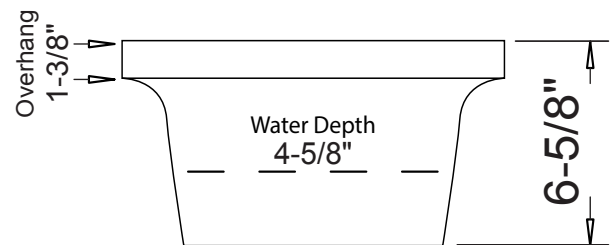

Inner: 17-3/8" x 13" x 4-5/8"

| Model Number | Description | Color / Finish |
|--------------|--------------------|----------------|
| CH1710 | Vessel Vanity Sink | White |

Included Components

- Cut-out template

Available Colors

White

Optional Accessories

- Pop-Up Drain
- Mounting Clips

Codes / Standards Applicable

Specified model meets or exceeds UPC certification

Product Specification

The Farmhouse--style vessel vanity sink shall be 19-3/4" in width and 15-3/4" and length, with an overall depth of 6-5/8" and a bowl depth of 4-5/8". Sink shall be a single compartment with rectangular bowl, composed of Vitrious China.

Sink shall be Continental Model "Mambo".

TECHNICAL INFORMATION

| Fixture* | |
|------------------------------------------------|---------------|
| Basin Area | 17-3/8" x 13" |
| Water Depth | 4-5/8" |
| Drain Hole | 1-7/8" D |
| *Approximate measurements for comparison only. | |

Please note: All porcelain sinks are fired at a very high temperature; final dimensions may vary slightly.

Product Image

Side View

Top View

Product Diagram