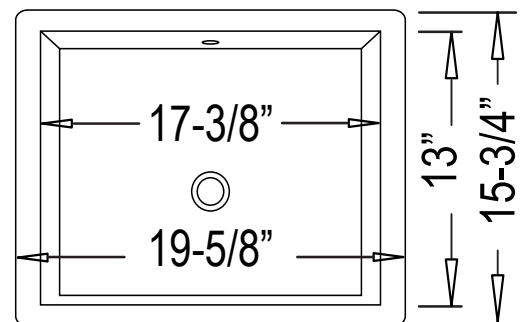

Inner: 17-3/8" x 13" x 4-5/8"

| Model Number | Description | Color / Finish |
|--------------|--------------------|----------------|
| CH1710 | Vessel Vanity Sink | White |

Included Components

- Cut-out template

Available Colors

White

Optional Accessories

- Pop-Up Drain
- Mounting Clips

Codes / Standards Applicable

Specified model meets or exceeds UPC certification

Product Specification

The Farmhouse--style vessel vanity sink shall be 19-3/4" in width and 15-3/4" and length, with an overall depth of 6-5/8" and a bowl depth of 4-5/8". Sink shall be a single compartment with rectangular bowl, composed of Vitrious China.

Sink shall be Continental Model "Mambo".

TECHNICAL INFORMATION

| Fixture* | |
|------------------------------------------------|---------------|
| Basin Area | 17-3/8" x 13" |
| Water Depth | 4-5/8" |
| Drain Hole | 1-7/8" D |
| *Approximate measurements for comparison only. | |

Please note: All porcelain sinks are fired at a very high temperature; final dimensions may vary slightly.

Product Image

Side View

Top View

Product Diagram