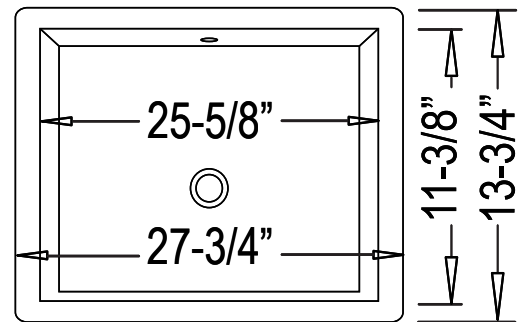

“Grando”

Vessel Vanity

Features

- Genuine Vitreous China
- Vanity Farmhouse Style
- Undercounter -or- Counter Surface Installation
- Single Compartment
- Rectangular Bowl

Dimensions

Outer: 27-3/4" x 13-3/4" x 6-5/8"

Codes / Standards Applicable

Specified model meets or exceeds UPC certification

Product Specification

The Farmhouse--style vessel vanity sink shall be 27-3/4" in width and 14-3/4" and length, with an overall depth of 6-5/8" and a bowl depth of 4-5/8". Sink shall be a single compartment with rectangular bowl, composed of Vitrious China.

Sink shall be Continental Model "Grando".

TECHNICAL INFORMATION

Fixture*	
Basin Area	25-5/8" x 11-3/8"
Water Depth	4-5/8"
Drain Hole	1-7/8" D
*Approximate measurements for comparison only.	

Please note: All porcelain sinks are fired at a very high temperature; final dimensions may vary slightly.

Product Image

Side View

Top View

Product Diagram