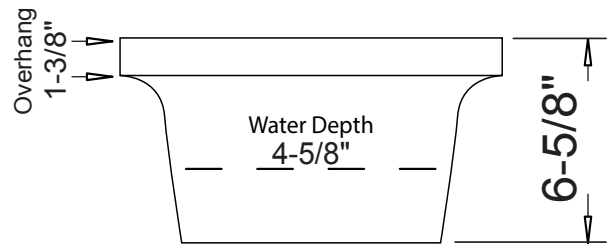

“Grando”

Vessel Vanity

Features

- Genuine Vitreous China
- Vanity Farmhouse Style
- Undercounter -or- Counter Surface Installation
- Single Compartment
- Rectangular Bowl

Dimensions

Outer: 27-3/4" x 13-3/4" x 6-5/8"

Codes / Standards Applicable

Specified model meets or exceeds UPC certification

Product Specification

The Farmhouse--style vessel vanity sink shall be 27-3/4" in width and 14-3/4" and length, with an overall depth of 6-5/8" and a bowl depth of 4-5/8". Sink shall be a single compartment with rectangular bowl, composed of Vitrious China.

Sink shall be Continental Model "Grando".

TECHNICAL INFORMATION

Fixture*	
Basin Area	25-5/8" x 11-3/8"
Water Depth	4-5/8"
Drain Hole	1-7/8" D
*Approximate measurements for comparison only.	

Please note: All porcelain sinks are fired at a very high temperature; final dimensions may vary slightly.

Product Image

Side View

Top View

Product Diagram