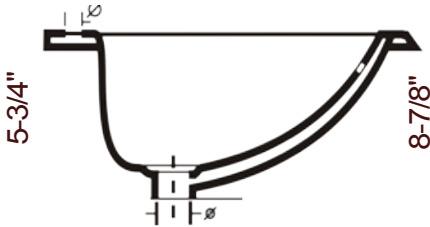

**“Dugout”**

**Drop-In Vanity**

**Features**

- Genuine Vitreous China
- Drop-In
- Single Compartment
- Rectangular Shaped Bowl

**Dimensions**

Outer: 22-1/2" x 18-1/4" x 8-7/8"

Inner: 16-3/4" x 11-1/8" x 5-3/4"

The drop-in sink shall be 22-1/2" in width and 18-1/4" in length, with an overall depth of 8-7/8" and an inner bowl depth of 5-3/4". Sink shall be a single compartment with rectangular bowl, composed of Vitrious China. Sink shall be Continental Model "Dugout".

**TECHNICAL INFORMATION**

| Fixture*                                       |                   |
|--|-------------------|
| Basin Area                                     | 16-3/4" x 11-1/8" |
| Water Depth                                    | 5-3/4"            |
| Drain Hole                                     | 1 7/8" D          |
| *Approximate measurements for comparison only. |                   |

*Please note: All porcelain sinks are fired at a very high temperature; final dimensions may vary slightly.*

**Installed Product Image**

**Side View**

**Top View**

**Product Diagram**