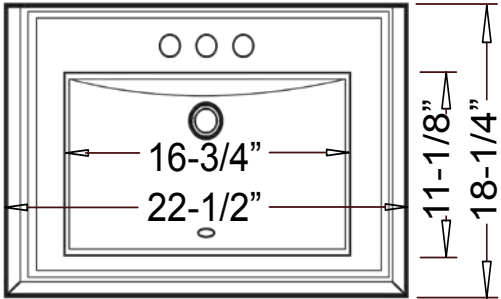

**“Dugout”**

**Drop-In Vanity**

**Features**

- Genuine Vitreous China
- Drop-In
- Single Compartment
- Rectangular Shaped Bowl

**Dimensions**

Outer: 22-1/2" x 18-1/4" x 8-7/8"

Inner: 16-3/4" x 11-1/8" x 5-3/4"

The drop-in sink shall be 22-1/2" in width and 18-1/4" in length, with an overall depth of 8-7/8" and an inner bowl depth of 5-3/4". Sink shall be a single compartment with rectangular bowl, composed of Vitrious China. Sink shall be Continental Model "Dugout".

**TECHNICAL INFORMATION**

| Fixture*                                       |                   |
|--|-------------------|
| Basin Area                                     | 16-3/4" x 11-1/8" |
| Water Depth                                    | 5-3/4"            |
| Drain Hole                                     | 1 7/8" D          |
| *Approximate measurements for comparison only. |                   |

*Please note: All porcelain sinks are fired at a very high temperature; final dimensions may vary slightly.*

**Installed Product Image**

**Side View**

**Top View**

**Product Diagram**