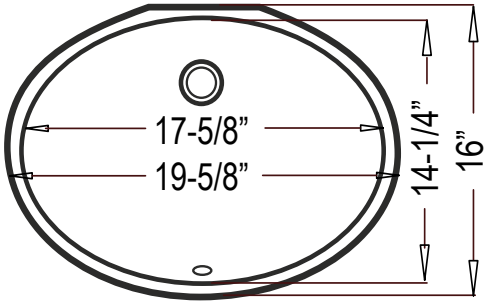

Dimensions

Outer: 19-5/8" x 16" x 8-3/8"
Inner: 17-5/8" x 14-1/4" x 6-1/2"

Model - "Lotus"	Description	Colors / Finishes
CH-933	Undercounter Sink	White
CH-935	Undercounter Sink	Bisque
CH-451	Undercounter Sink	Black

The undercounter vanity sink shall be 19-5/8" in width and 16" in length, with an overall depth of 8-3/8" and a bowl depth of 6-1/2". Sink shall be a single compartment with oval bowl, composed of Vitreous China. Sink shall be ADA-Compliant when installed according to ADA mounting guidelines. Sink shall comply with ASME A112.19-2-2013, and CSA B45.1-13 ceramic plumbing fixtures. Sink shall be Chinashell Models CH-933, CH-935 and CH-451, "Lotus".

CH-93x - "Lotus"

TECHNICAL INFORMATION

Fixture*	
Basin Area	17-5/8" x 14-1/4"
Water Depth	6-1/2"
Drain Hole	1-7/8" D
*Approximate measurements for comparison only.	

Product Image

Side View

Top View

Product Diagram