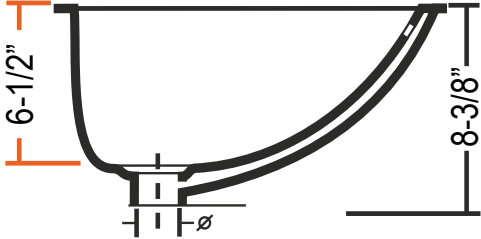

Dimensions

Outer: 19-5/8" x 16" x 8-3/8"
Inner: 17-5/8" x 14-1/4" x 6-1/2"

Model - "Lotus"	Description	Colors / Finishes
CH-933	Undercounter Sink	White
CH-935	Undercounter Sink	Bisque
CH-451	Undercounter Sink	Black

The undercounter vanity sink shall be 19-5/8" in width and 16" in length, with an overall depth of 8-3/8" and a bowl depth of 6-1/2". Sink shall be a single compartment with oval bowl, composed of Vitreous China. Sink shall be ADA-Compliant when installed according to ADA mounting guidelines. Sink shall comply with ASME A112.19-2-2013, and CSA B45.1-13 ceramic plumbing fixtures. Sink shall be Chinashell Models CH-933, CH-935 and CH-451, "Lotus".

CH-93x - "Lotus"

TECHNICAL INFORMATION

Fixture*	
Basin Area	17-5/8" x 14-1/4"
Water Depth	6-1/2"
Drain Hole	1-7/8" D
*Approximate measurements for comparison only.	

Product Image

Side View

Top View

Product Diagram