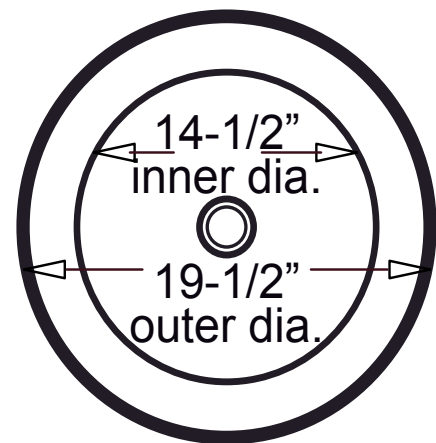

CH-91x0 - "Bulb"

Vessel Vanity

Features

- Genuine Vitreous China
- Drop-In
- Single Compartment
- Round Bowl

Dimensions

Outer: 19-1/2" diameter x 5-1/4"
 Inner: 14-1/2" diameter x 4-1/2"

Model - "Bulb"	Description	Colors / Finishes
CH-9110	Vessel Vanity Sink	White
CH-9120	Vessel Vanity Sink	Bisque
CH-9130	Vessel Vanity Sink	Black

The vessel vanity sink shall be 19-1/2" in diameter, with an overall depth of 5-1/4" and a bowl depth of 4-1/2". Sink shall be a single compartment with round bowl, composed of Vitrious China. Sink shall be Chinashell Models CH-9110, CH-9120 and CH-9130, "Bulb".

CH-91x0 - "Bulb"

TECHNICAL INFORMATION

Fixture*	
Basin Area	14-1/2" diameter
Water Depth	4-1/2"
Drain Hole	1-7/8" D

*Approximate measurements for comparison only.

Product Image

Side View

Top View

Product Diagram