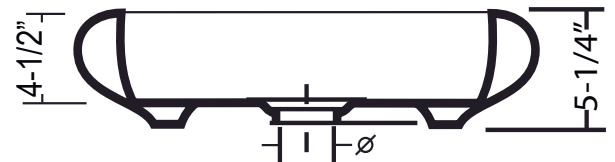

CH-91x0 - "Bulb"

Vessel Vanity

Features

- Genuine Vitreous China
- Drop-In
- Single Compartment
- Round Bowl

Dimensions

Outer: 19-1/2" diameter x 5-1/4"
 Inner: 14-1/2" diameter x 4-1/2"

Model - "Bulb"	Description	Colors / Finishes
CH-9110	Vessel Vanity Sink	White
CH-9120	Vessel Vanity Sink	Bisque
CH-9130	Vessel Vanity Sink	Black

The vessel vanity sink shall be 19-1/2" in diameter, with an overall depth of 5-1/4" and a bowl depth of 4-1/2". Sink shall be a single compartment with round bowl, composed of Vitrious China. Sink shall be Chinashell Models CH-9110, CH-9120 and CH-9130, "Bulb".

CH-91x0 - "Bulb"

TECHNICAL INFORMATION

Fixture*	
Basin Area	14-1/2" diameter
Water Depth	4-1/2"
Drain Hole	1-7/8" D

*Approximate measurements for comparison only.

Product Image

Side View

Top View

Product Diagram