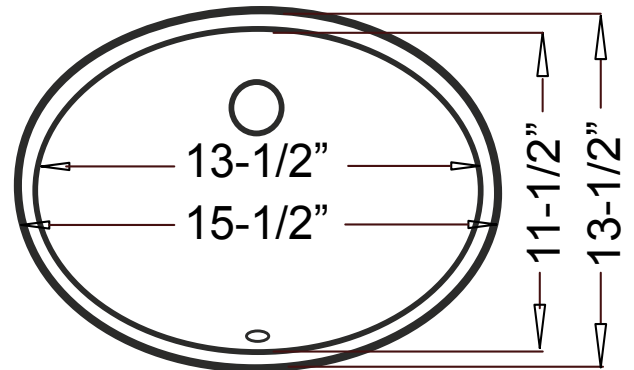

Dimensions

Outer: 15-1/4" x 13-1/2" x 8"  
Inner: 13-1/2" x 11-1/2" x 6-1/4"

Model - "Bud"	Description	Colors / Finishes
CH-883	Undercounter Vanity Sink	White
CH-885	Undercounter Vanity Sink	Bisque

**Included Components**

- Cut-out template

Available Colors

**Optional Accessories**

- Pop-Up Drain
- Mounting Clips

**Codes / Standards Applicable**

Specified model meets or exceeds the following:

**Product Specification**

The undercounter vanity sink shall be 15-1/2" in width and 13-1/2" in length, with an overall depth of 8" and a bowl depth of 6-1/4". Sink shall be a single compartment with oval bowl, composed of Vitreous China. Sink shall be ADA-Compliant when installed according to ADA mounting guidelines. Sink shall comply with ASME A112.19-2-2013, and CSA B45.1-13 ceramic plumbing fixtures. Sink shall be Chinashell Models CH-883 and CH-885, "Bud".

## TECHNICAL INFORMATION

Fixture*	
Basin Area	13-3/8" x 11-1/2"
Water Depth	5-7/8"
Drain Hole	1-7/8" D

\*Approximate measurements for comparison only.

Product Image

Side View

Top View

Product Diagram