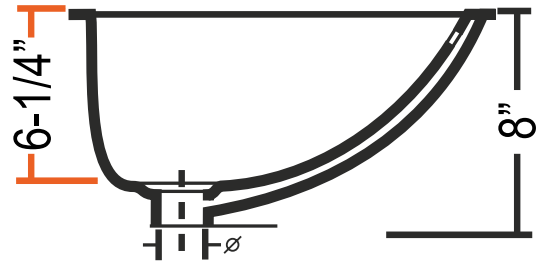

Dimensions

Outer: 15-1/4" x 13-1/2" x 8"  
Inner: 13-1/2" x 11-1/2" x 6-1/4"

Model - "Bud"	Description	Colors / Finishes
CH-883	Undercounter Vanity Sink	White
CH-885	Undercounter Vanity Sink	Bisque

**Included Components**

- Cut-out template

Available Colors

**Optional Accessories**

- Pop-Up Drain
- Mounting Clips

**Codes / Standards Applicable**

Specified model meets or exceeds the following:

**Product Specification**

The undercounter vanity sink shall be 15-1/2" in width and 13-1/2" in length, with an overall depth of 8" and a bowl depth of 6-1/4". Sink shall be a single compartment with oval bowl, composed of Vitreous China. Sink shall be ADA-Compliant when installed according to ADA mounting guidelines. Sink shall comply with ASME A112.19-2-2013, and CSA B45.1-13 ceramic plumbing fixtures. Sink shall be Chinashell Models CH-883 and CH-885, "Bud".

## TECHNICAL INFORMATION

Fixture*	
Basin Area	13-3/8" x 11-1/2"
Water Depth	5-7/8"
Drain Hole	1-7/8" D

\*Approximate measurements for comparison only.

Product Image

Side View

Top View

Product Diagram