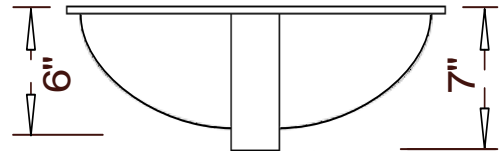

Features

- Genuine Vitreous China
- Undercounter
- Single Compartment
- Rectangular Shaped Bowl

Undercounter Vanity

Dimensions
 Outer: 18" x 13" x 7"
 Inner: 16" x 11" x 6"

Model - "Dart"	Description	Colors / Finishes
CH6360	Undercounter Sink	White
CH6365	Undercounter Sink	Bisque

The undercounter vanity sink shall be 18" in length and 13" in width, with an overall depth of 7" and an inner bowl depth of 6". Sink shall be a single compartment with oval bowl, composed of Vitrious China. Sink shall be Chinashell Models CH6360 and CH6365, "Dart".

CH636x - "Dart"

TECHNICAL INFORMATION

Fixture*	
Basin Area	16" x 11"
Water Depth	6"
Drain Hole	1 7/8" D
*Approximate measurements for comparison only.	

Product Image

Side View

Top View

Product Diagram