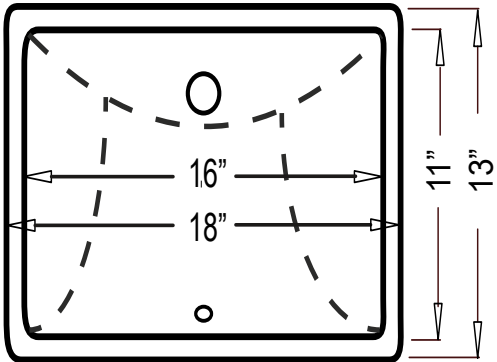

Features

- Genuine Vitreous China
- Undercounter
- Single Compartment
- Rectangular Shaped Bowl

Undercounter Vanity

Dimensions
 Outer: 18" x 13" x 7"
 Inner: 16" x 11" x 6"

Model - "Dart"	Description	Colors / Finishes
CH-6360	Undercounter Sink	White
CH-6365	Undercounter Sink	Bisque

The undercounter vanity sink shall be 18" in length and 13" in width, with an overall depth of 7" and an inner bowl depth of 6". Sink shall be a single compartment with oval bowl, composed of Vitrious China. Sink shall be Chinashell Models CH-6360 and CH-6365, "Dart".

CH-636x - "Dart"

TECHNICAL INFORMATION

Fixture*	
Basin Area	16" x 11"
Water Depth	6"
Drain Hole	1 7/8" D
*Approximate measurements for comparison only.	

Product Image

Side View

Top View

Product Diagram