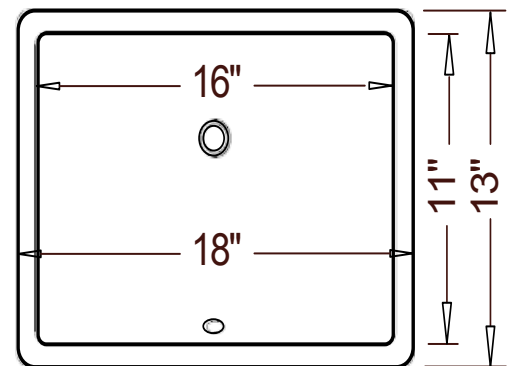

Features

- Genuine Vitreous China
- Undercounter
- Single Compartment
- Rectangular Shaped Bowl

Undercounter Vanity

Dimensions
 Outer: 18" x 13" x 7"
 Inner: 16" x 11" x 6"

Model - "Dart"	Description	Colors / Finishes
CH6360	Undercounter Sink	White
CH6365	Undercounter Sink	Bisque

The undercounter vanity sink shall be 18" in length and 13" in width, with an overall depth of 7" and an inner bowl depth of 6". Sink shall be a single compartment with oval bowl, composed of Vitrious China. Sink shall be Chinashell Models CH6360 and CH6365, "Dart".

CH636x - "Dart"

TECHNICAL INFORMATION

Fixture*	
Basin Area	16" x 11"
Water Depth	6"
Drain Hole	1 7/8" D
*Approximate measurements for comparison only.	

Product Image

Side View

Top View

Product Diagram