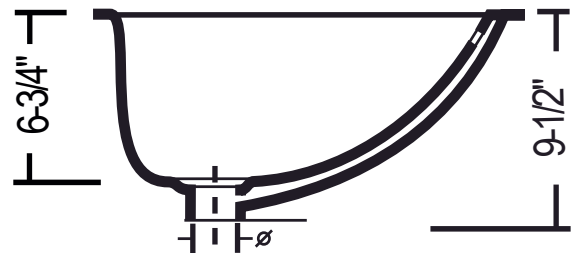

#### Product Specification

The drop-in vanity sink shall be 22" in width and 18-1/8" in length, with an overall depth of 9-1/2" and a bowl depth of 6-3/4". Sink shall be a single compartment with round bowl, composed of Vitrious China. Sink shall be Chinashell Models CH-570, CH-571 and CH-572, "Palm".

## TECHNICAL INFORMATION

Fixture*	
Basin Area	18-1/4" x 10-1/2"
Water Depth	6-3/4"
Drain Hole	1-7/8" D

\*Approximate measurements for comparison only.

Product Image

Side View

Top View

Product Diagram