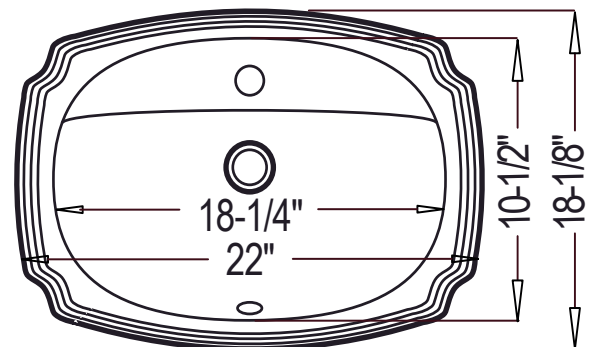

#### Product Specification

The drop-in vanity sink shall be 22" in width and 18-1/8" in length, with an overall depth of 9-1/2" and a bowl depth of 6-3/4". Sink shall be a single compartment with round bowl, composed of Vitrious China. Sink shall be Chinashell Models CH-570, CH-571 and CH-572, "Palm".

## TECHNICAL INFORMATION

Fixture*	
Basin Area	18-1/4" x 10-1/2"
Water Depth	6-3/4"
Drain Hole	1-7/8" D

\*Approximate measurements for comparison only.

Product Image

Side View

Top View

Product Diagram