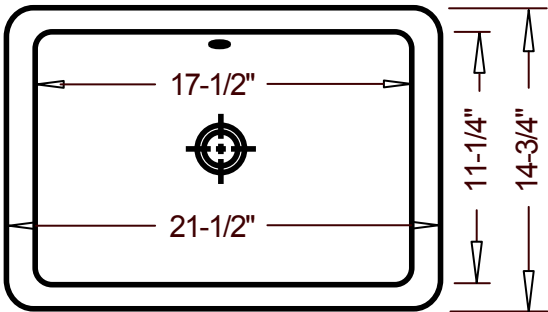

Specification Sheet

CH-56x - "Cornet"

Drop-In Vanity

Features

- Genuine Vitreous China
- Drop-In
- Single Compartment
- Oval Shaped Bowl

Dimensions

Outer: 21-1/2" x 14-3/4" x 7-1/2"
 Inner: 17-1/2" x 11-1/4" x 5-1/4"

Codes / Standards Applicable

Specified model meets or exceeds the following:

Product Specification

The drop-in vanity sink shall be 21-1/2" in width and 14-3/4" in length, with an overall depth of 7-1/2" and an inner bowl depth of 5-1/4". Sink shall be a single compartment with oval bowl, composed of Vitrious China. Sink shall be Chinashell Models CH-560, and CH-565, "Cornet".

CH-56x - "Coronet"

TECHNICAL INFORMATION

Fixture*	
Basin Area	17-1/2" x 11-1/4"
Water Depth	5-1/4"
Drain Hole	1 7/8" D

*Approximate measurements for comparison only.

Product Image

Side View

Top View

Product Diagram