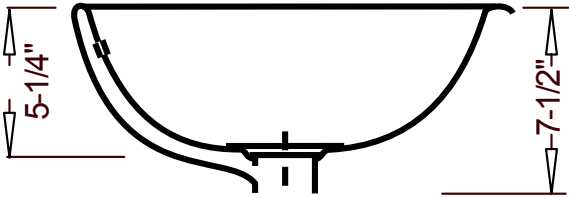

Specification Sheet

CH-56x - "Cornet"

Drop-In Vanity

Features

- Genuine Vitreous China
- Drop-In
- Single Compartment
- Oval Shaped Bowl

Dimensions

Outer: 21-1/2" x 14-3/4" x 7-1/2"
 Inner: 17-1/2" x 11-1/4" x 5-1/4"

Codes / Standards Applicable

Specified model meets or exceeds the following:

Product Specification

The drop-in vanity sink shall be 21-1/2" in width and 14-3/4" in length, with an overall depth of 7-1/2" and an inner bowl depth of 5-1/4". Sink shall be a single compartment with oval bowl, composed of Vitrious China. Sink shall be Chinashell Models CH-560, and CH-565, "Cornet".

CH-56x - "Coronet"

TECHNICAL INFORMATION

Fixture*	
Basin Area	17-1/2" x 11-1/4"
Water Depth	5-1/4"
Drain Hole	1 7/8" D

*Approximate measurements for comparison only.

Product Image

Side View

Top View

Product Diagram