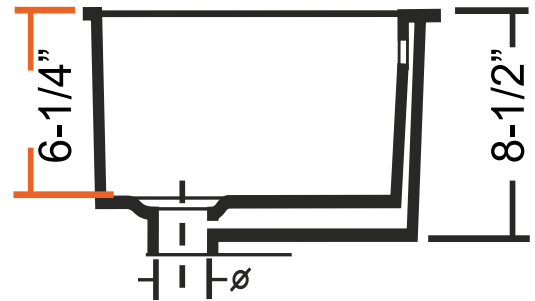

Specification Sheet

CH-48x - "Trench"

Undercounter Vanity

Features

- Genuine Vitreous China
- Undercounter
- Single Compartment
- Rectangular Shaped Bowl

Dimensions

Outer: 21" x 14-3/4" x 8-1/2"
 Inner: 18-1/4" x 12-1/2" x 6-1/4"

- Pop-Up Drain
- Mounting Clips

Codes / Standards Applicable

Specified model meets or exceeds the following:

Product Specification

The undercounter vanity sink shall be 21" in length and 14-3/4" in width, with an overall depth of 8-1/2" and an inner bowl depth of 6-1/4". Sink shall be a single compartment with oval bowl, composed of Vitrious China. Sink shall be Chinashell Models CH-483, CH-485 and CH-490, "Trench".

CH-48x - "Trench"

TECHNICAL INFORMATION

Fixture*	
Basin Area	18-1/8" x 12-3/8"
Water Depth	6-7/8"
Drain Hole	1 7/8" D
*Approximate measurements for comparison only.	

Product Image

Side View

Top View

Product Diagram