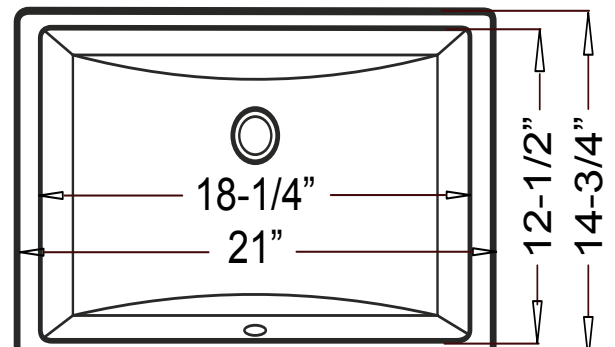

Specification Sheet

CH-48x - "Trench"

Undercounter Vanity

Features

- Genuine Vitreous China
- Undercounter
- Single Compartment
- Rectangular Shaped Bowl

Dimensions

Outer: 21" x 14-3/4" x 8-1/2"
 Inner: 18-1/4" x 12-1/2" x 6-1/4"

- Pop-Up Drain
- Mounting Clips

Codes / Standards Applicable

Specified model meets or exceeds the following:

Product Specification

The undercounter vanity sink shall be 21" in length and 14-3/4" in width, with an overall depth of 8-1/2" and an inner bowl depth of 6-1/4". Sink shall be a single compartment with oval bowl, composed of Vitrious China. Sink shall be Chinashell Models CH-483, CH-485 and CH-490, "Trench".

CH-48x - "Trench"

TECHNICAL INFORMATION

Fixture*	
Basin Area	18-1/8" x 12-3/8"
Water Depth	6-7/8"
Drain Hole	1 7/8" D
*Approximate measurements for comparison only.	

Product Image

Side View

Top View

Product Diagram