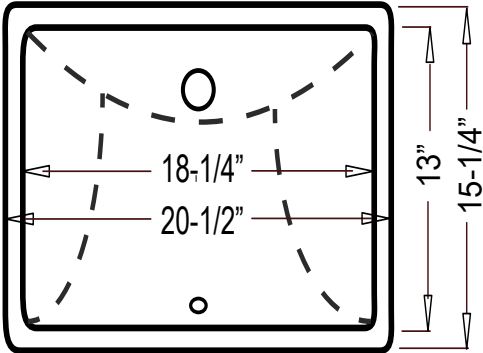

#### Product Specification

The undercounter vanity sink shall be 20-1/2" in length and 15-1/4" in width, with an overall depth of 7-1/4" and a bowl depth of 6". Sink shall be a single compartment with rectangular bowl and feature an inward-facing slope towards drain, composed of Vitreous China. Sink shall be Chinashell Models CH-4410 and CH-4420, "Scoop".

## TECHNICAL INFORMATION

Fixture*	
Basin Area	18-1/4" x 13"
Water Depth	6"
Drain Hole	1 7/8" D

\*Approximate measurements for comparison only.

Product Image

Front View

Top View

Product Diagram