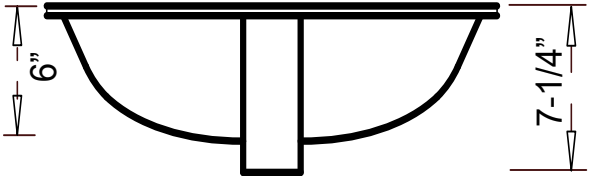

#### Product Specification

The undercounter vanity sink shall be 20-1/2" in length and 15-1/4" in width, with an overall depth of 7-1/4" and a bowl depth of 6". Sink shall be a single compartment with rectangular bowl and feature an inward-facing slope towards drain, composed of Vitreous China. Sink shall be Chinashell Models CH-4410 and CH-4420, "Scoop".

## TECHNICAL INFORMATION

Fixture*	
Basin Area	18-1/4" x 13"
Water Depth	6"
Drain Hole	1 7/8" D

\*Approximate measurements for comparison only.

Product Image

Front View

Top View

Product Diagram