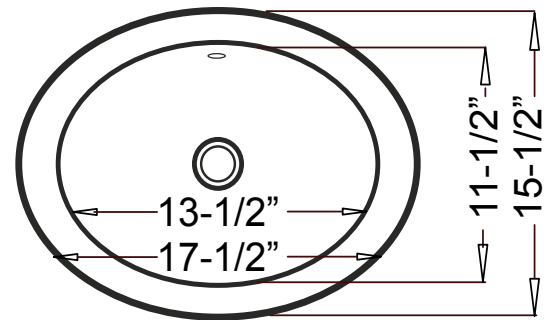

CH-33x - "Derby"

Drop-In Vanity

Features

- Genuine Vitreous China
- Drop-In
- Single Compartment
- Oval Shaped Bowl

Dimensions

Outer: 17-1/2" x 15-1/2" x 7"
 Inner: 13-1/2" x 11-1/2" x 5-1/4"

Model - "Derby"	Description	Colors / Finishes
CH-333	Drop-In Sink	White
CH-335	Drop-In Sink	Bisque
CH-351	Drop-In Sink	Black

The drop-in vanity sink shall be 17-1/2" in width and 15-1/2" in length, with an overall depth of 7" and a bowl depth of 5-1/4". Sink shall be a single compartment with oval shaped bowl, composed of Vitrious China. Sink shall be Chinashell Models CH-333, CH-335 and CH-351, "Derby".

CH-33x - "Derby"

TECHNICAL INFORMATION

Fixture*	
Basin Area	13-1/2" x 11-1/2"
Water Depth	5-1/4"
Drain Hole	1-7/8" D

*Approximate measurements for comparison only.

Product Image

Side View

Top View

Product Diagram