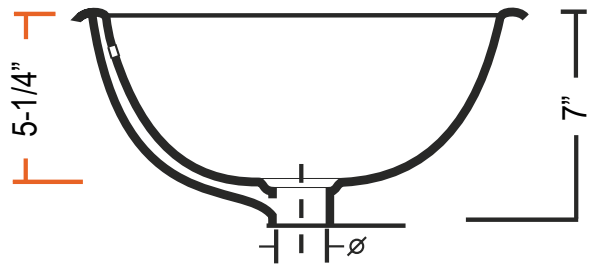

CH-33x - "Derby"

Drop-In Vanity

Features

- Genuine Vitreous China
- Drop-In
- Single Compartment
- Oval Shaped Bowl

Dimensions

Outer: 17-1/2" x 15-1/2" x 7"
 Inner: 13-1/2" x 11-1/2" x 5-1/4"

Model - "Derby"	Description	Colors / Finishes
CH-333	Drop-In Sink	White
CH-335	Drop-In Sink	Bisque
CH-351	Drop-In Sink	Black

The drop-in vanity sink shall be 17-1/2" in width and 15-1/2" in length, with an overall depth of 7" and a bowl depth of 5-1/4". Sink shall be a single compartment with oval shaped bowl, composed of Vitrious China. Sink shall be Chinashell Models CH-333, CH-335 and CH-351, "Derby".

CH-33x - "Derby"

TECHNICAL INFORMATION

Fixture*	
Basin Area	13-1/2" x 11-1/2"
Water Depth	5-1/4"
Drain Hole	1-7/8" D

*Approximate measurements for comparison only.

Product Image

Side View

Top View

Product Diagram