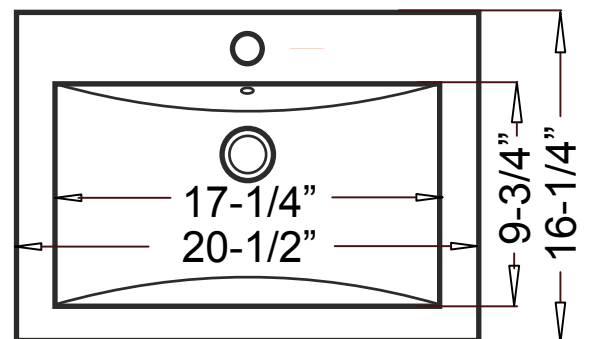

CH31x0 - "Box"

Vessel Vanity

Features

- Genuine Vitreous China
- Vessel
- Single Compartment
- Rectangular Shaped Bowl

Dimensions

Outer: 20-1/2" x 16-1/4" x 7"

Inner: 17-1/4" x 9-3/4" x 5"

Model - "Box"	Description	Colors / Finishes
CH3110	Vessel Vanity Sink	White
CH3120	Vessel Vanity Sink	Bisque

Included Components

- Cut-out template

Available Colors

Optional Accessories

- Pop-Up Drain
- Mounting Clips

Product Specification

The Vessel sink shall be 20-1/2" in width and 16-1/4" in length, with an overall depth of 7" and a bowl depth of 5".

Sink shall be a single compartment with rectangular bowl, composed of Vitrious China.

Sink shall be Chinashell Models CH3110, and CH3120, "Box".

CH31x0 - "Box"

TECHNICAL INFORMATION

Fixture*	
Basin Area	17-1/4" x 9-3/4"
Water Depth	5"
Drain Hole	1 7/8" D

*Approximate measurements for comparison only.

Product Image

Side View

Top View

Product Diagram