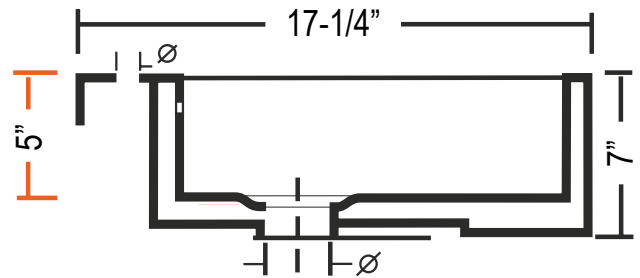

CH31x0 - "Box"

Vessel Vanity

Features

- Genuine Vitreous China
- Vessel
- Single Compartment
- Rectangular Shaped Bowl

Dimensions

Outer: 20-1/2" x 16-1/4" x 7"

Inner: 17-1/4" x 9-3/4" x 5"

Model - "Box"	Description	Colors / Finishes
CH3110	Vessel Vanity Sink	White
CH3120	Vessel Vanity Sink	Bisque

Included Components

- Cut-out template

Available Colors

Optional Accessories

- Pop-Up Drain
- Mounting Clips

Product Specification

The Vessel sink shall be 20-1/2" in width and 16-1/4" in length, with an overall depth of 7" and a bowl depth of 5".

Sink shall be a single compartment with rectangular bowl, composed of Vitrious China.

Sink shall be Chinashell Models CH3110, and CH3120, "Box".

CH31x0 - "Box"

TECHNICAL INFORMATION

Fixture*	
Basin Area	17-1/4" x 9-3/4"
Water Depth	5"
Drain Hole	1 7/8" D

*Approximate measurements for comparison only.

Product Image

Side View

Top View

Product Diagram