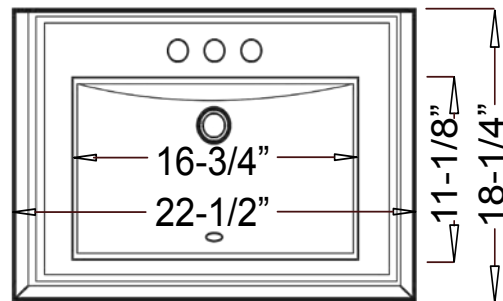

Specification Sheet

CH-23x0 - "Dugout"

Drop-In Vanity

Features

- Genuine Vitreous China
- Drop-In
- Single Compartment
- Rectangular Shaped Bowl

Dimensions

Outer: 22-1/2" x 18-1/4" x 8-7/8"

Inner: 16-3/4" x 11-1/8" x 5-3/4"

Codes / Standards Applicable

Specified model meets or exceeds the following:

Product Specification

The drop-in sink shall be 22-1/2" in width and 18-1/4" in length, with an overall depth of 8-7/8" and an inner bowl depth of 5-3/4".

Sink shall be a single compartment with rectangular bowl, composed of Vitrious China.

Sink shall be Chinashell Models CH-2320, and CH-2330, "Dugout".

CH-23x0 - "Dugout"

TECHNICAL INFORMATION

Fixture*	
Basin Area	16-3/4" x 11-1/8"
Water Depth	5-3/4"
Drain Hole	1 7/8" D

*Approximate measurements for comparison only.

Product Image

Side View

Top View

Product Diagram