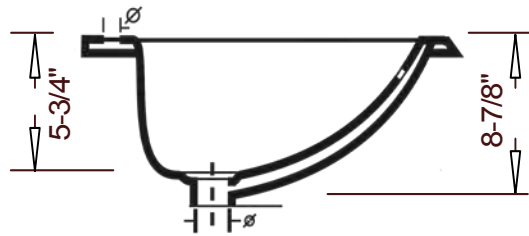

Specification Sheet

CH-23x0 - "Dugout"

Drop-In Vanity

Features

- Genuine Vitreous China
- Drop-In
- Single Compartment
- Rectangular Shaped Bowl

Dimensions

Outer: 22-1/2" x 18-1/4" x 8-7/8"

Inner: 16-3/4" x 11-1/8" x 5-3/4"

Codes / Standards Applicable

Specified model meets or exceeds the following:

Product Specification

The drop-in sink shall be 22-1/2" in width and 18-1/4" in length, with an overall depth of 8-7/8" and an inner bowl depth of 5-3/4".

Sink shall be a single compartment with rectangular bowl, composed of Vitrious China.

Sink shall be Chinashell Models CH-2320, and CH-2330, "Dugout".

CH-23x0 - "Dugout"

TECHNICAL INFORMATION

Fixture*	
Basin Area	16-3/4" x 11-1/8"
Water Depth	5-3/4"
Drain Hole	1 7/8" D

*Approximate measurements for comparison only.

Product Image

Side View

Top View

Product Diagram