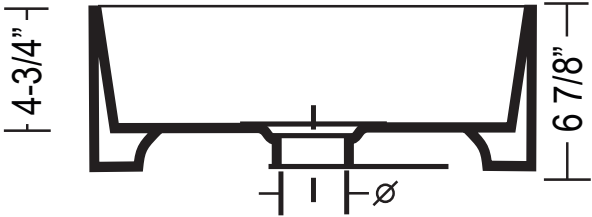

Specification Sheet

CH-13x0 - "Orbit"

Undercounter Vanity

Features

- Genuine Vitreous China
- Undercounter
- Single Compartment
- Round Bowl

Dimensions

Outer: 17-1/2" diameter x 6-7/8"
 Inner: 15-1/4" diameter x 4-4/5"

- Pop-Up Drain
- Mounting Clips

Codes / Standards Applicable

Specified model meets or exceeds the following:

Product Specification

The undercounter vanity sink shall be 17-1/2" in diameter, with an overall depth of 6-7/8" and a bowl depth of 4-3/4". Sink shall be a single compartment with round bowl, composed of Vitrious China. Sink shall be Chinashell Models CH-1310, CH-1320 and CH-1330, "Orbit".

CH-13x0 - "Orbit"

TECHNICAL INFORMATION

Fixture*	
Basin Area	15-1/8" diameter
Water Depth	4-7/8"
Drain Hole	1-7/8" D

*Approximate measurements for comparison only.

Product Image

Front View

Top View

Product Diagram