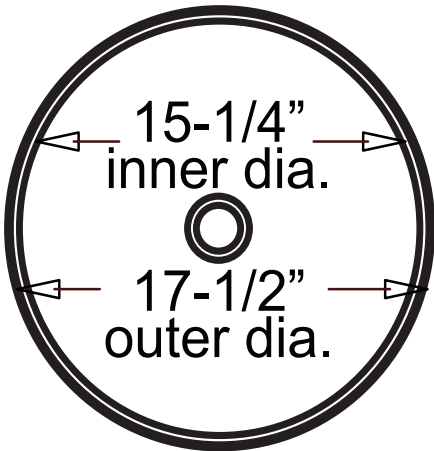

Specification Sheet

CH-13x0 - "Orbit"

Undercounter Vanity

Features

- Genuine Vitreous China
- Undercounter
- Single Compartment
- Round Bowl

Dimensions

Outer: 17-1/2" diameter x 6-7/8"
 Inner: 15-1/4" diameter x 4-4/5"

- Pop-Up Drain
- Mounting Clips

Codes / Standards Applicable

Specified model meets or exceeds the following:

Product Specification

The undercounter vanity sink shall be 17-1/2" in diameter, with an overall depth of 6-7/8" and a bowl depth of 4-3/4". Sink shall be a single compartment with round bowl, composed of Vitrious China. Sink shall be Chinashell Models CH-1310, CH-1320 and CH-1330, "Orbit".

CH-13x0 - "Orbit"

TECHNICAL INFORMATION

Fixture*	
Basin Area	15-1/8" diameter
Water Depth	4-7/8"
Drain Hole	1-7/8" D

*Approximate measurements for comparison only.

Product Image

Front View

Top View

Product Diagram