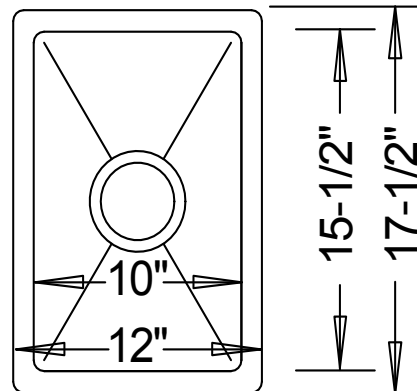

Farmhouse Kitchen

--- Dimensions ---	
Outer	12" x 17-1/2"
Inner	10" x 15-1/2"
Depth	9"

Model	Description	Colors / Finishes
LI-2400-R	Farmhouse Sink	Brushed Nickel Deck

Included Components

- Grid Set
- Single Deluxe Drain
- Colander
- Cutout template
- Mounting Hardware

This farmhouse sink shall be a single compartment with a bowl featuring inside rounded corners. Sink shall be 12" in length and 17-1/2" in width, with a bowl depth of 10". Sink shall be made of certified 304 grade 16 gauge stainless steel. Sink shall include grid, deluxe drain, Colander and installation cutout template. Sink shall be C-Tech Model LI-2400-R.

TECHNICAL INFORMATION

Fixture*	
Basin Area	10" x 15-1/2"
Water Depth	8"
Drain Hole	3-5/8" dia.
*Approximate measurements for comparison only.	

Product Image

Front View

Top View

Product Diagram