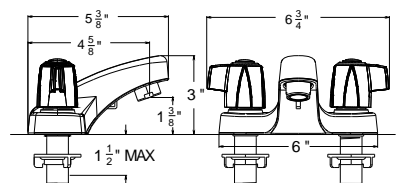

Case lot of 6

Description

HB PRO CENTER SET

- Washer-less cartridges
- 1/2" NPS connections
- 1.2 GPM
- Push style pop-up drain included

Item	Finishes	Price
W4310301-4	Chrome	$ 77.50

Replacement

Cartridge: EQ-1680-XXAHT
Aerator: QXB0078-XX