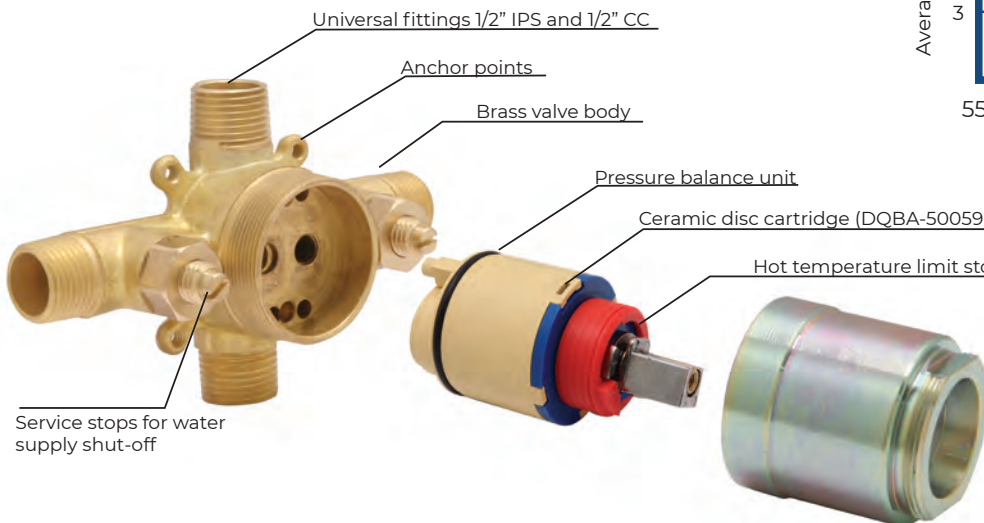

## CERAMIC DISC HI-FLOW VALVE

- Brass valve body
- Universal 1/2" IPS and 1/2" CC fittings
- Hot and cold supply service stops
- Back to back installation
- 4 anchor points for face plate installation and blocking to secure valve in wall
- Complies with all certified testing requirements for cUPC / ASSE 1016