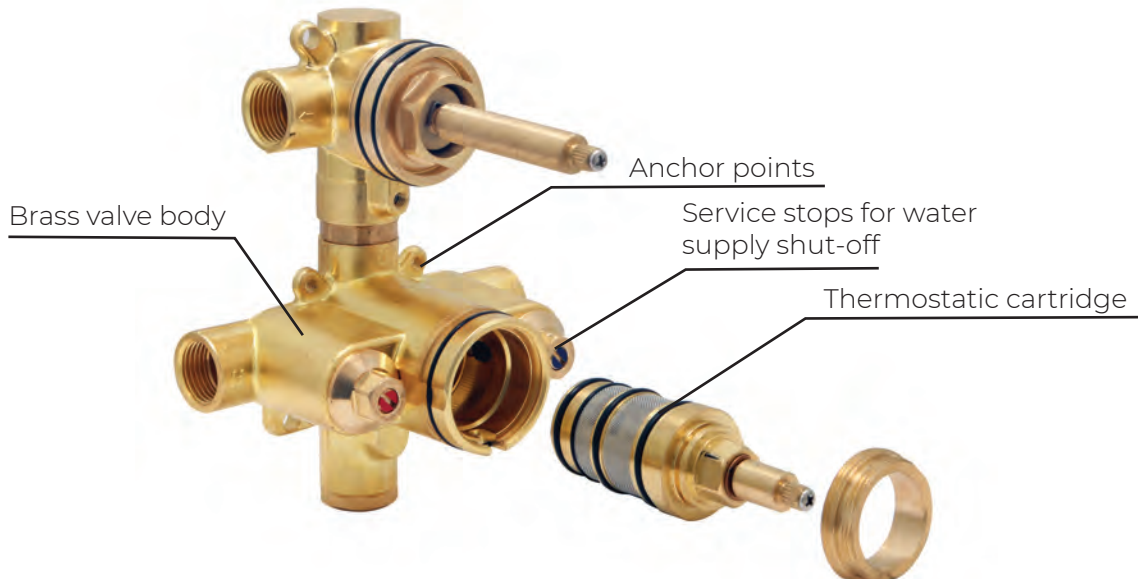

- Forged brass valve body
- Universal 1/2" fittings
- 10 Gallons per minute flow rating
- Hot and cold supply service stops
- Multiple anchor points for blocking to secure valve in wall
- Complies with all necessary certified testing requirements for cUPC / ASSE 1016