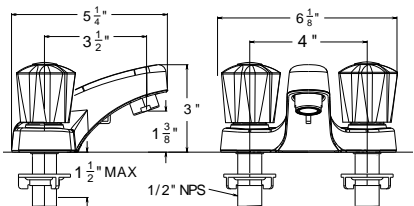

Case lot of 6

Description

HB PRO CENTER SET

- Acrylic handles
- Washer-less cartridges
- 1/2" NPS connections
- 1.2 GPM
- Push Style pop-up drain included

Item	Finishes	Price
W4310001-4	Chrome	$ 77.50

Replacement

Cartridge: EQ-1680-XXAHT
Aerator: QXB0078-XX