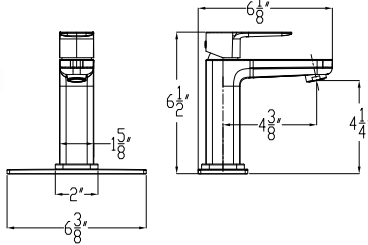

Case lot of 6

Description

SEVAUN SINGLE CONTROL

- One piece body
- Ceramic disc cartridge
- Push style brass pop-up
- 1.2 GPM
- Deck plate included

Item	Finishes	Price
W3183501-4	Chrome	$ 143.50
W3183502-4	PVD Satin Nickel	$ 169.50
W3183516-4	PVD Satin Brass	$ 195.50
W3183549-4	Matte Black	$ 178.50

Replacement

Cartridge: QBA0423-XX
Aerator: QCB1068-XX