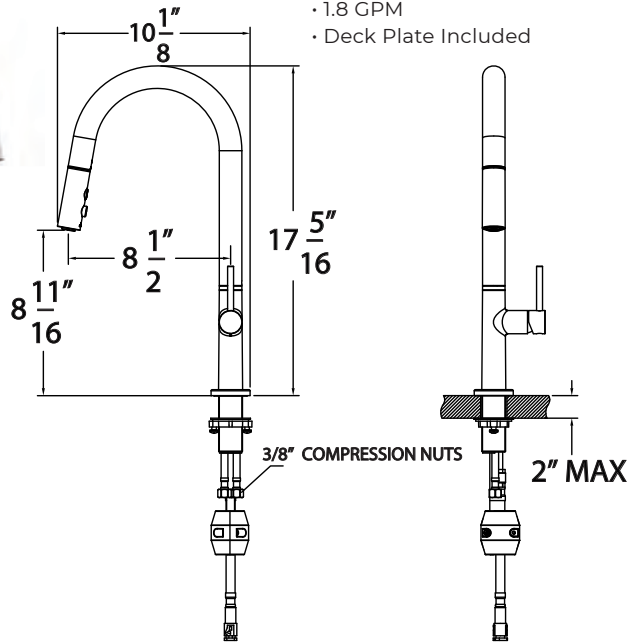

Kitchen Faucets

KITCHEN

Description

CEVI KITCHEN FAUCET

- Two setting pull down sprayer
- 360° swing angle spout
- Ceramic disc cartridge
- Braided hoses with 3/8" compression nuts
- 1.8 GPM
- Deck Plate Included

Item

- **K1830401-J**
- **K1830402-J**
- **K1830449-J**

Finishes

- Chrome
- PVD Satin Nickel
- Matte Black

Price

- $ 369.50
- $ 425.50
- $ 443.50

Case lot of 6

Replacement

Cartridge: PBA02499
Counter Weight : QBQ0882-XX
Sprayer: PBE196xx