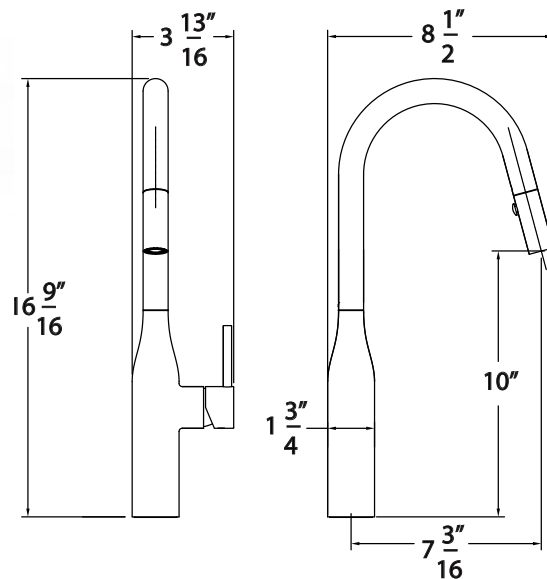

Description

RISE KITCHEN FAUCET

- Two setting pull down sprayer
- 360° swing angle spout
- Ceramic disc cartridge
- Braided hoses with 3/8" compression nuts
- 1.8 GPM
- Deck plate included

Item

- **K1822501-PT**
- **K1822502-PT**
- **K1822516-PT**
- **K1822549-PT**

Finishes

- Chrome
- PVD Satin Nickel
- PVD Satin Brass
- Matte Black

Price

- $ 269.50
- $ 310.50
- $ 363.50
- $ 337.50

Case lot of 6

Replacement

Cartridge: PBA16399
Counter Weight : QBQ0882-XX
Sprayer: PBE273xx