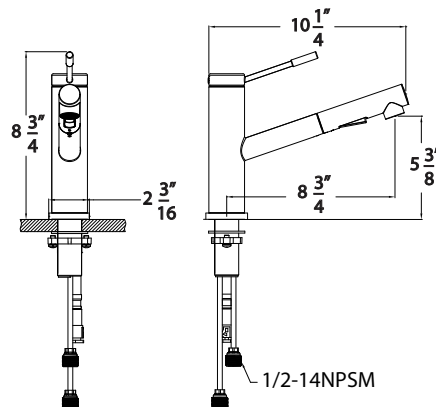

Case lot of 6

1 hole installation or 3 hole installation with deck plate

Replacement  
 Cartridge: EQ-1685-XXAHT  
 Counter Weight : QBQ0882-XX  
 Sprayer: QBE0374-xx

Description	Item	Finishes	Price
<b>EURO PULL-OUT KITCHEN FAUCET</b>	<b>K1623901-PF</b>	Chrome	\$ 199.50
<ul style="list-style-type: none"> <li>• Two setting pull out sprayer</li> <li>• Metal lever handle</li> <li>• 90° swing angle</li> <li>• Ceramic disc cartridge</li> <li>• 1.8 GPM</li> </ul>	<b>K1623902-PF</b>	PVD Satin Nickel	\$ 219.50
	<b>K1623949-PF</b>	Matte Black	\$ 229.50
• Deck Plate Included			