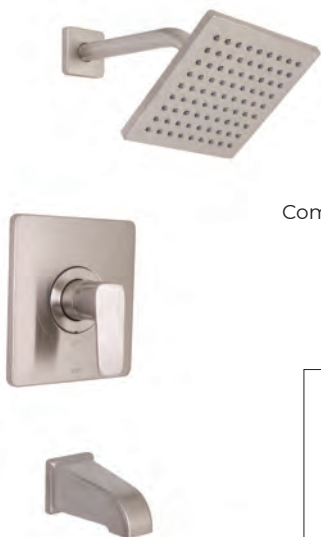

Sevaun Pressure Balanced Shower Packages

Complete specification sheets available at huntingtonbrass.com