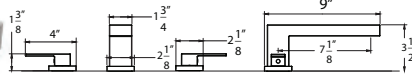

Case lot of 4

Description

RAZO ROMAN TUB FILLER

- Ceramic disc cartridges
- Metal lever handles
- 3/4" NPSM connections
- 18 GPM

Item	Finishes	Price
S7382001	Chrome	$ 545.50
S7382002	PVD Satin Nickel	$ 627.50
S7382016	PVD Satin Brass	$ 736.50
S7382049	Matte Black	$ 681.50

Replacement

Cartridge: Q59602-XX(HOT) Q59603-XX(COLD)
Aerator: QBX0079-XX