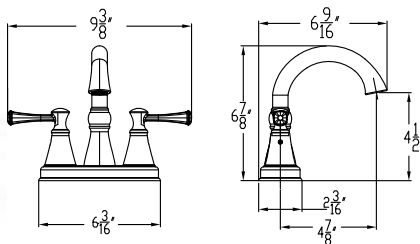

Woodbury Series

Case lot of 6

Description

WOODBURY CENTERSET

- Washer-less cartridges
- Metal lever handles
- 1.2 GPM
- Brass push style pop-up drain assembly

Item	Finishes	Price
W4282801-4	Chrome	$ 129.50
W4282802-4	PVD Satin Nickel	$ 149.50
W4282816-4	PVD Satin Brass	$ 179.50
W4282849-4	Matte Black	$ 159.50

Replacement

Cartridge: EQ-1680-XXAHT
Aerator: QCP0664-XX