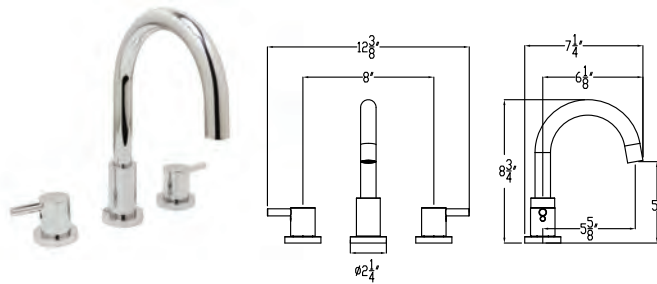

Description

EURO WIDESPREAD

- Ceramic disc cartridges
- Push style pop-up drain assembly included
- 1/2" NPSM connections
- 1.2 GPM