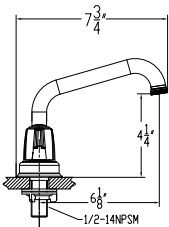

Case lot of 6

Description

HB PRO LAUNDRY

- Washerless cartridges
- 1/2" NPS connections
- Threaded spout for garden hose attachment
- 1.2 GPM

Item

W9510501-40

Finishes

Chrome

Price

$ 71.50

Replacement

Cartridge: EQ-1680-XXAHT
Aerator: QXB0086-XX