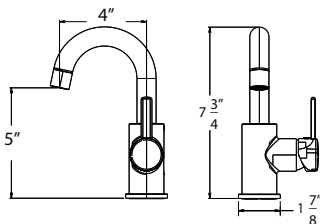

Case lot of 6

Description

EURO LAVATORY FAUCET

- Ceramic disc cartridge
- Braided hoses with 3/8" compression nuts
- Push style pop-up drain included
- 1.2 GPM

Item	Finishes	Price
W3481201-4	Chrome	$ 177.50
W3481229-4	Satin Nickel	$ 207.50
W3481216-4	PVD Satin Brass	$ 247.50
W3481249-4	Matte Black	$ 217.50

Replacement

Cartridge: PBA16399
Aerator: QXB0095-XX