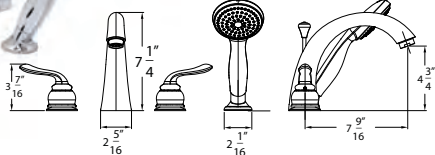

Case lot of 6

Description

ISABELLE CENTER SET FAUCET

- Ceramic disc cartridges
- 1/2" NPS connections
- 1.2 GPM
- Push style pop-up drain included

Item	Finishes	Price
W4320601-14	Chrome	$ 89.50
W4320629-14	Satin Nickel	$ 105.50

Replacement

Cartridge: EQ-1682-XXAHT(COLD)
EQ-1681-XXAHT(HOT)
Aerator: QXB0078-XX

Case lot of 4

Description

ISABELLE CENTER SET FAUCET

- Washer-less cartridges
- 1/2" NPS connections
- 1.2 GPM
- Push style pop-up drain included

Item	Finishes	Price
W4220501-4	Chrome	$ 109.50
W4220529-4	Satin Nickel	$ 125.50

Replacement

Cartridge: EQ-1680-XXAHT
Aerator: QXB0133-XX

Case lot of 4

Description

ISABELLE WIDESPREAD FAUCET

- Ceramic disc cartridges
- 1/2" NPS connections
- 1.2 GPM
- Push Style pop-up drain included

Item	Finishes	Price
W4520601-34	Chrome	$ 181.50
W4520629-34	Satin Nickel	$ 201.50

Replacement

Cartridge: Q59609-XX(HOT) Q59610-XX(COLD)
Aerator: QCP0664-XX
Hose: QBP0384-XX

Case lot of 4

Description

ISABELLE ROMAN TUB FILLER

- Diverter built into spout
- With hand shower
- Ceramic disc cartridges
- Quick connect spout
- 1/2" NPS connections
- 10 GPM
- 1.5 GPM Hand shower

Item	Finishes	Price
S7420601-3	Chrome	$ 342.50
S7420629-3	Satin Nickel	$ 398.50

Replacement

Cartridge:EQ-1682-XXAHT(COLD) EQ-1681-XXAHT(HOT)
Aerator: QXB0021-XX
Check Valve: QBA0100-XX