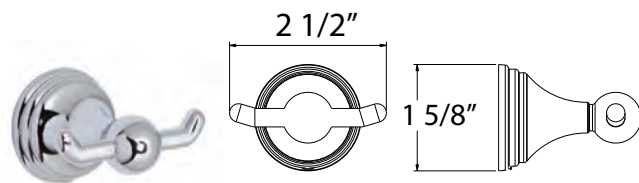

Description

ROBE HOOK

- Concealed bracket assembly
- Metal construction

Item

- **Y5720601**
- **Y5720629**

Finishes

- Chrome
- Satin Nickel

Price

- $ 42.50
- $ 49.50

Case lot of 36