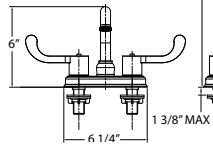

Case lot of 6

Description

HB PRO LAUNDRY

- Washerless cartridges
- 1/2" NPS connections
- Threaded spout for garden hose attachment
- Laundry use only, not intended for drinking
- 1.2 GPM

Item

W9510501-40

Finishes

Chrome

Price

$ 71.50

Replacement

Cartridge: EQ-1680-XXAHT
Aerator: QXB0086-XX

Case lot of 6

Description

HB PRO LAUNDRY

- Washerless cartridges
- 1/2" NPS connections
- Threaded spout for garden hose attachment
- Laundry use only, not intended for drinking
- 1.2 GPM

Item

W9510501-30

Finishes

Chrome

Price

$ 93.50

Replacement

Cartridge: EQ-1682-XXAHT(COLD)
EQ-1681-XXAHT(HOT)
Aerator: QXB0086-XX