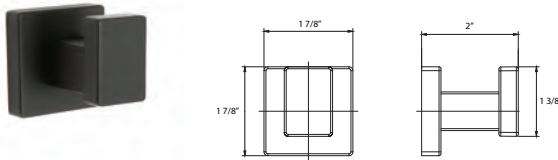

Price

$ 30.50
$ 35.50
$ 41.50
$ 38.50