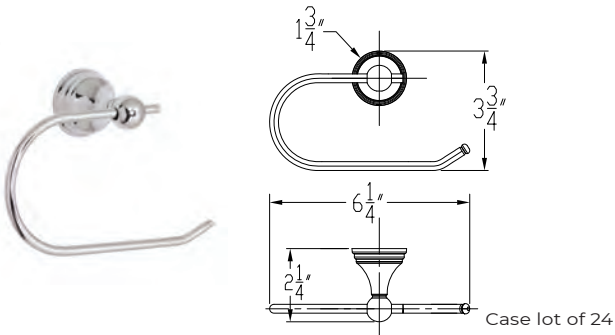

Description

TOILET PAPER HOLDER

- Concealed bracket assembly
- Metal construction

Item

- **Y5320601**
- **Y5320629**

Finishes

- Chrome
- Satin Nickel

Price

- $ 62.50
- $ 71.50