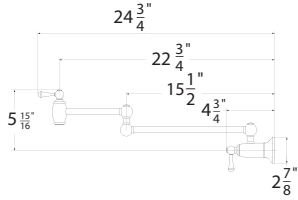

Potfiller Faucets

KITCHEN

Case lot of 6

Description

WALL MOUNTED POT FILLER

- Traditional style
- Solid brass construction
- Dual shut off valves
- Easy installation design
- 2.5 GPM

Item

- **K1984801**
- **K1984802**
- **K1984816**
- **K1984849**

Finishes

- Chrome
- PVD Satin Nickel
- PVD Satin Brass
- Matte Black

Price

- $ 397.50
- $ 457.50
- $ 536.50
- $ 497.50

Replacement

Cartridge: Q59608-XX (Spout end)
Q59604-XX (Wall end)