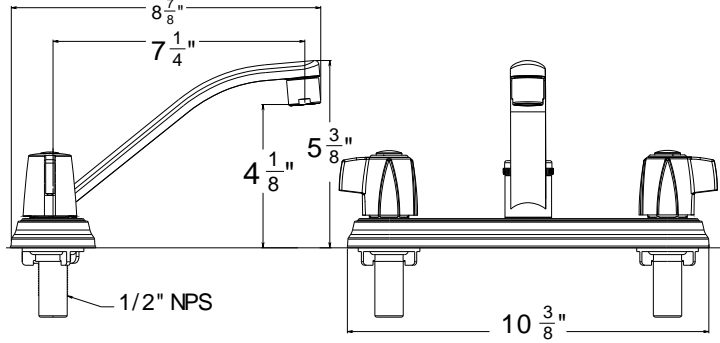

HB Pro Kitchen Faucets

KITCHEN

Description	Item	Finishes	Price
KITCHEN FAUCET • 180° swing angle • 90° Turn washer-less cartridges • 1/2" NPS connections • 1.8 GPM	K2210301	Chrome	$ 79.50

Case lot of 12

Replacement

Cartridge: EQ-1680-XXAHT
Aerator: QXB0056-XX

Description	Item	Finishes	Price
KITCHEN FAUCET • With side sprayer • 180° swing angle • 90° Turn washer-less cartridges • 1/2" NPS connections • 1.8 GPM	K2310301-B	Chrome	$ 95.50