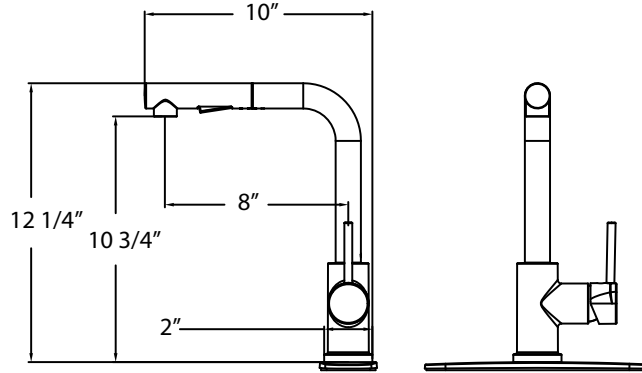

HB Pro Kitchen Faucets

KITCHEN

Description	Item	Finishes	Price
EURO CURVE KITCHEN FAUCET	K1760701-PF	Chrome	$ 199.50
• Two setting pull out sprayer • 360° swing angle spout • Ceramic disc cartridge • Braided hoses with 3/8" compression nuts • 1.8 GPM	K1760729-PF	Satin Nickel	$ 234.50
• Deck Plate Included			

Case lot of 6

1 hole installation or 3 hole installation with deck plate

Replacement
Cartridge: EQ-1685-XXAHT
Counter Weight : QBQ0882-XX
Sprayer: QBE0374-xx

Description	Item	Finishes	Price
EURO PULL-OUT KITCHEN FAUCET	K1623901-PF	Chrome	$ 199.50
• Two setting pull out sprayer • Metal lever handle • 90° swing angle • Ceramic disc cartridge • 1.8 GPM	K1623902-PF	PVD Satin Nickel	$ 219.50
	K1623949-PF	Matte Black	$ 229.50
• Deck Plate Included