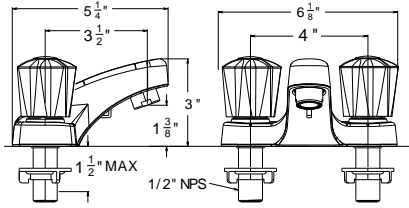

HB Pro Series

Case lot of 6

Description

HB PRO CENTER SET

- Acrylic handles
- Washer-less cartridges
- 1/2" NPS connections
- 1.2 GPM
- Push Style pop-up drain included

Item	Finishes	Price
W4310001-4	Chrome	$ 77.50

Replacement

Cartridge: EQ-1680-XXAHT
Aerator: QXB0078-XX