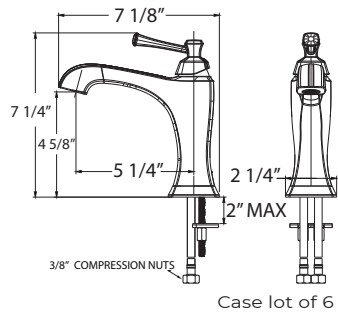

Davenport Series

DAVENPORT

Description

DAVENPORT SINGLE CONTROL

- Ceramic disc cartridge
- Brass pop-up drain included
- Braided hoses with 3/8" compression nuts
- Deck plate included

Case lot of 6

Item	Finishes	Price
W3182701-1	Chrome	$ 220.50
W3182702-1	PVD Satin Nickel	$ 253.50
W3182716-1	PVD Satin Brass	$ 286.50
W3182749-1	Matte Black	$ 264.50

Replacement

Cartridge: PBA163XX
Aerator: QCP0698-XX