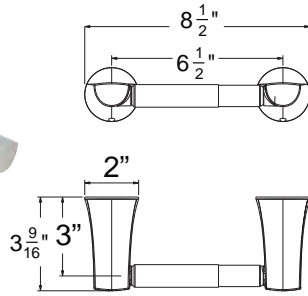

Case lot of 24

Description

TREND TOILET PAPER HOLDER

- Concealed bracket assembly
- Metal construction

Item

- **Y2382101**
- **Y2382102**
- **Y2382149**

Finishes

- Chrome
- PVD Satin Nickel
- Matte Black

Price

- $ 63.50
- $ 73.50
- $ 79.50