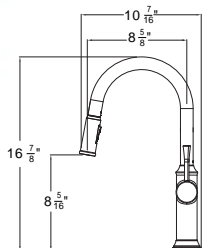

Description
ALBANY IS VOICE AND SENSOR ACTIVATED KITCHEN FAUCET
• Two setting pull down sprayer
• 360° swing angle spout
• Ceramic disc cartridge
• Braided hoses with 3/8" compression nuts
• 1.8 GPM
• Deck Plate Included

Item	Finishes	Price
K1983601-VBA	Chrome	$ 478.50
K1983602-VBA	PVD Satin Nickel	$ 498.50
K1983649-VBA	Matte Black	$ 498.50

Case lot of 6

1 hole installation or 3 hole installation with deck plate

Replacement
Cartridge: EQ-1685-XXAHT
Counter Weight : QBQ0882-XX
Sprayer: OBE0382-xx