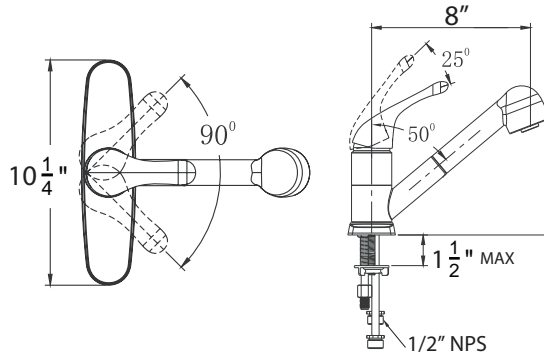

HB Pro Kitchen Faucets

Description	Item	Finishes	Price
PULL-OUT KITCHEN FAUCET • Two setting pull out sprayer • Metal lever handle • 90° swing angle • Ceramic disc cartridge • Deck plate included • Removable deck plate • 1.8 GPM	K1780001-Q1	Chrome	$ 169.50
	K1780029-Q1	Satin Nickel	$ 195.50