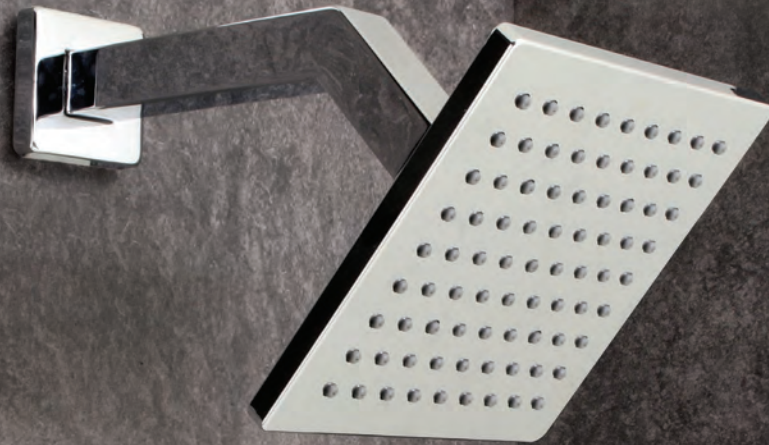

Description
RAZO SHOWER ONLY TRIM KIT
• Flat lever handle
• 6" Face shower head
• Single Setting shower head
• 1.5 GPM shower head

This shower package includes:
• Shower arm
• Shower head
• Valve trim

• VALVE SOLD SEPARATELY:
• Shower Rough-In Valve

Item	Finishes	Price
P6182001-1	Chrome	$ 214.50
P6182002-1	PVD Satin Nickel	$ 274.50
P6182016-1	PVD Satin Brass	$ 317.50
P6182049-1	Matte Black	$ 291.50

P4323199 N/A $ 118.50

Replacement
Cartridge: PBA039199
Handle: PHZ642xx-1