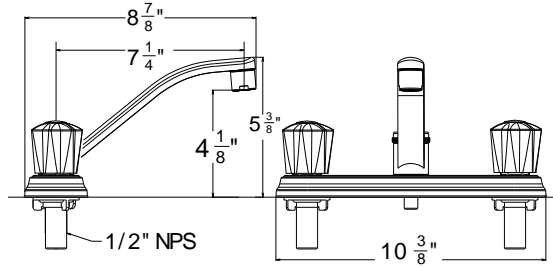

HB Pro Kitchen Faucets

Description	Item	Finishes	Price
HB PRO KITCHEN FAUCET • Without side sprayer • 180° swing angle • 90° Turn washer-less cartridges • 1/2" NPS connections • 1.8 GPM	K2210001	Chrome	$ 75.50

Case lot of 12

Replacement

Cartridge: EQ-1680-XXAHT
Aerator: QXB0056-XX

Description	Item	Finishes	Price
HB PRO KITCHEN FAUCET • With side sprayer • 180° swing angle • 90° Turn washer-less cartridges • 1/2" NPS connections • 1.8 GPM	K2310001-B	Chrome	$ 92.50