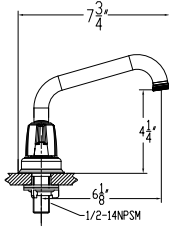

Case lot of 6

Description

HB PRO LAUNDRY

- Washerless cartridges
- 1/2" NPS connections
- Threaded spout for garden hose attachment
- Laundry use only, not intended for drinking
- 1.2 GPM

Item

W9510501-40

Finishes

Chrome

Price

$ 71.50

Replacement

Cartridge: EQ-1680-XXAHT
Aerator: QXB0086-XX