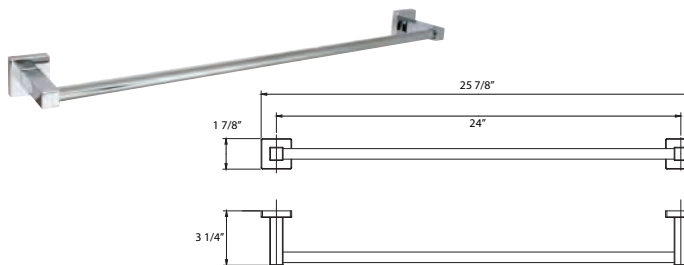

Case lot of 6

Description

SEVAUN TOWEL BAR

- Concealed mounting bracket
- All metal construction
- Towel bar can be cut to shorter lengths if needed.

Item

- **Y1180501**
- **Y1180502**
- **Y1180516**
- **Y1180549**

Finishes

- Chrome
- PVD Satin Nickel
- PVD Satin Brass
- Matte Black

Price

- $ 80.50
- $ 92.50
- $108.50
- $100.50