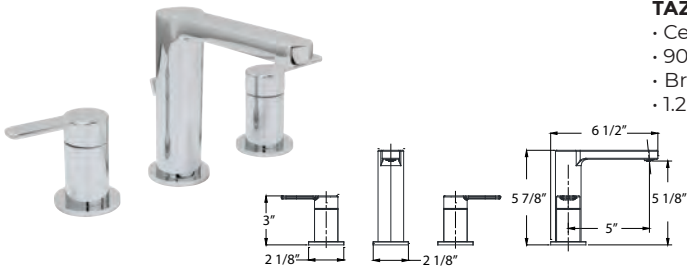

Description

TAZIO WIDESPREAD FAUCET

- Ceramic disc cartridges
- 90° Turn cross and lever handles
- Brass pop-up drain assembly
- 1.2 GPM

Cross and lever handles included

- Switch between the lever or cross handle for a custom look.