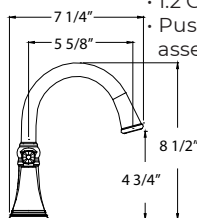

Cross and lever handles included

- Switch between the lever or cross handle for a custom look.