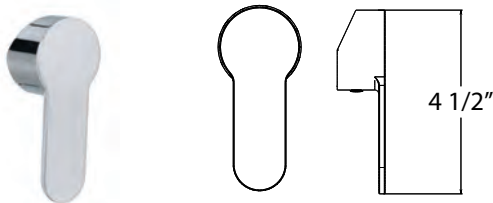

Description
OPTIONAL TAZIO TEMPERATURE CONTROL HANDLE
• Temperature control handle
• Fits all two and three button shower trims

Item	Finishes	Price
PHZ44301	Chrome	$ 46.50
PHZ44302	PVD Satin Nickel	$ 53.50
PHZ44316	PVD Satin Brass	$ 57.50
PHZ44349	Matte Black	$ 55.50

TAZIO