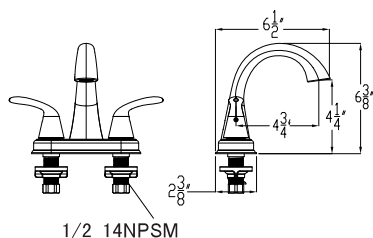

Center Set Faucets

CENTER SET

1/2 14NPSM

Case lot of 6

Description

TREND CENTER SET FAUCET

- Washer-less cartridges
- 1/2" NPS connections
- 1.2 GPM
- Push style pop-up drain assembly included

Item	Finishes	Price
W4426501-14	Chrome	$ 121.50
W4426529-14	Satin Nickel	$ 140.50
W4426549-14	Matte Black	$ 153.50

Replacement

Cartridge: QCP0698-XX
Aerator: QCP0664-XX