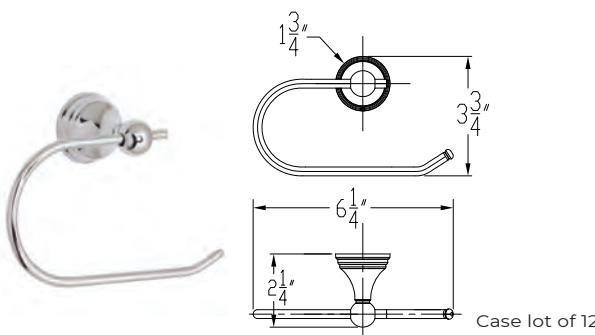

Description
TOILET PAPER HOLDER
• Concealed bracket assembly
• Metal construction

Item	Finishes	Price
Y5320601	Chrome	$ 62.50
Y5320629	Satin Nickel	$ 71.50
Y5320616	PVD Satin Brass	$ 84.50
Y5320649	Matte Black	$ 78.50

Case lot of 12

ACCESSORIES