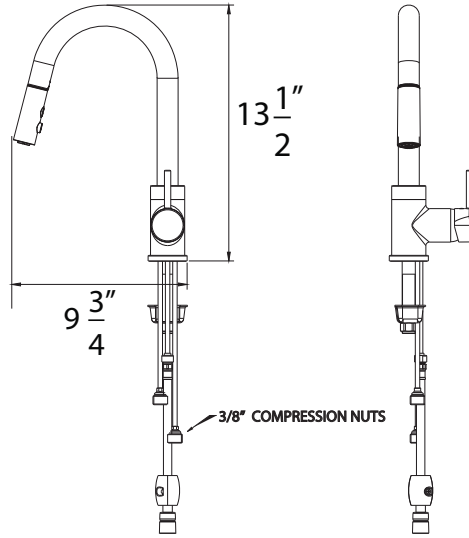

### Price

- \$ 209.50
- \$ 229.50
- \$ 299.50
- \$ 259.50

1 hole installation or 3 hole installation with deck plate