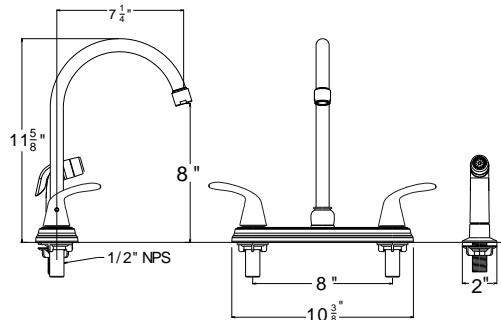

Price

- $ 118.50
- $ 135.50
- $ 150.50

Case lot of 4

Replacement

Cartridge: EQ-1680-XXAHT
Aerator: QXB0056-XX Sprayer: QBE0214-XX