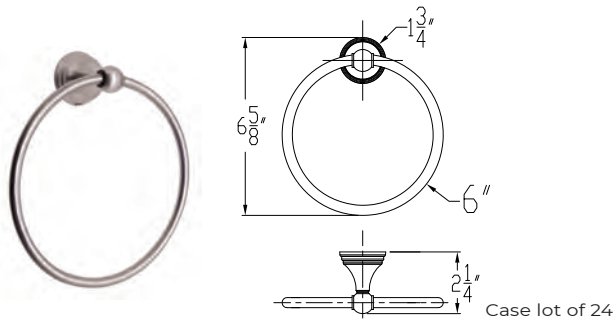

Description

TOWEL RING

- Concealed bracket assembly
- Metal construction

Item

- **Y5420601**
- **Y5420629**

Finishes

- Chrome
- Satin Nickel

Price

- $ 60.50
- $ 69.50