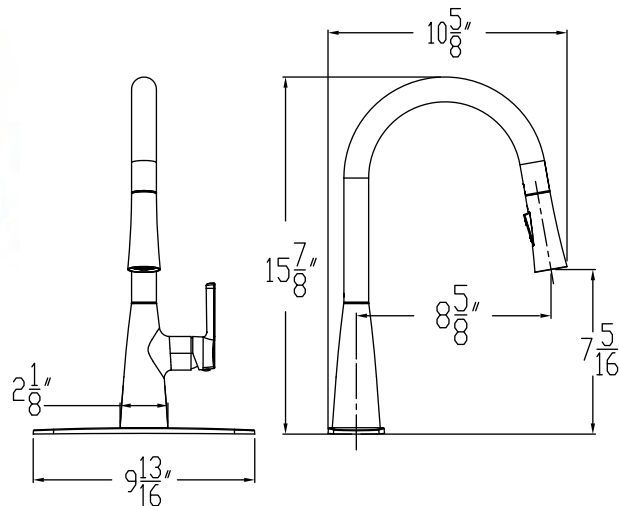

Finishes

1. **Price**
2. $ 199.50
   - $ 232.50
   - $ 265.50
   - $ 243.50

Case lot of 6

1 hole installation or 3 hole installation with deck plate

Replacement

Cartridge: PBA16399
Counter Weight : QBQ0882-XX
Sprayer: QBE0385-xx