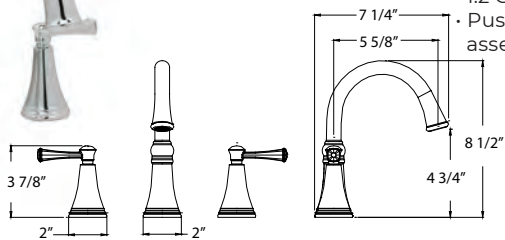

Case lot of 4

Description

WOODBURY WIDESPREAD

- Ceramic disc cartridges
- 90° Turn cross and lever handles
- 1.2 GPM
- Push style pop-up drain assembly

Item	Finishes	Price
W4582801-14	Chrome	$ 199.50
W4582802-14	PVD Satin Nickel	$ 224.50
W4582816-14	PVD Satin Brass	$ 249.50
W4582849-14	Matte Black	$ 239.50

Cross and lever handles included

- Switch between the lever or cross handle for a custom look.

Replacement

Cartridge: Q59609-XX(HOT) Q59610-XX(COLD)
Aerator: QCP0664-XX Hose: QBP0384-XX