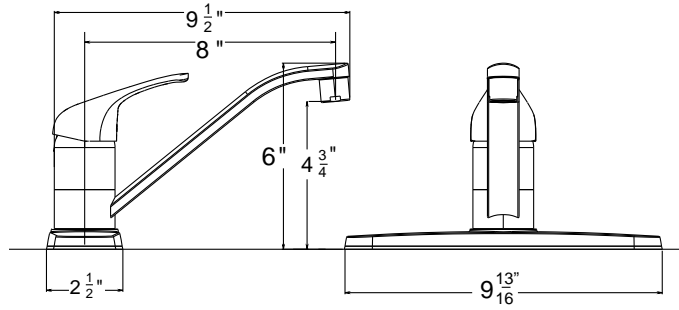

HB Pro Kitchen Faucets

KITCHEN

Description

KITCHEN FAUCET

- 180° swing angle
- Ceramic disc cartridge
- Braided hoses with 3/8" compression nuts
- 1.8 GPM

- Deck Plate Included

Item

- **K1480001**
- **K1480029**

Finishes

- Chrome
- Satin Nickel

Price

- $ 79.50
- $ 89.50

Case lot of 12

Replacement

Cartridge: PBA196XX
Aerator: QXT0001-XX

Description

KITCHEN FAUCET

- With side sprayer
- Ceramic disc cartridge
- Braided hoses with 3/8" compression nuts
- 1.8 GPM

- Deck Plate Included

Item

- **K1580001-Z**
- **K1580029-Z**

Finishes

- Chrome
- Satin Nickel

Price

- $ 89.50
- $ 100.50