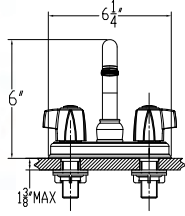

Case lot of 6

Description

HB PRO LAUNDRY

- Washerless cartridges
- 1/2" NPS connections
- Threaded spout for garden hose attachment
- Laundry use only, not intended for drinking
- 1.2 GPM

Item

W9510501-40

Finishes

Chrome

Price

$ 71.50

Replacement

Cartridge: EQ-1680-XXAHT
Aerator: QXB0086-XX