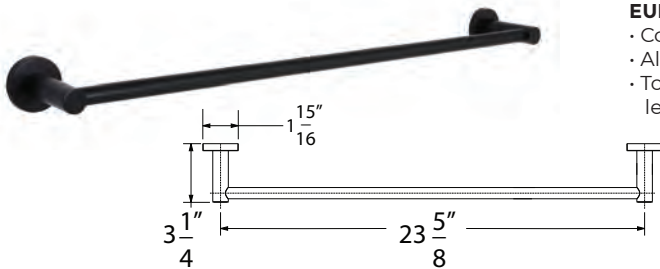

**Finishes**

- Chrome
- PVD Satin Nickel
- PVD Satin Brass
- Matte Black

**Price**

- \$ 23.50
- \$ 26.50
- \$ 31.50
- \$ 28.50

Case lot of 6

**Description**

**EURO TOWEL BAR**

- Concealed mounting bracket
- All metal construction
- Towel bar can be cut to shorter lengths if needed.