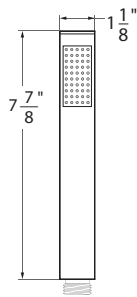

Hand Shower Accessories

Description
HAND SHOWER
• Contemporary style hand shower
• All ABS construction
• Single setting spray
• Easy to clean tips
• Standard 1/2" connection
• 1.5 GPM

Item	Finishes	Price
P2131301	Chrome	$ 52.50
P2131302	PVD Satin Nickel	$ 59.50
P2131316	PVD Satin Brass	$ 70.50
P2131349	Matte Black	$ 64.50