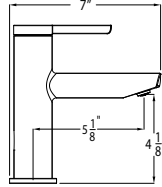

Euro 2 Series

Description

LAVATORY FAUCET

- 1.2 GPM
- Ceramic disc cartridge
- SS Flex hoses with 3/8" compression nuts
- Push style pop-up drain included
- Deck plate included

Item	Finishes	Price
W8129101-4	Chrome	$ 121.50
W8129102-4	PVD Satin Nickel	$ 139.50
W8129116-4	PVD Satin Brass	$ 179.50
W8129149-4	Matte Black	$ 169.50

Case lot of 6

Replacement

Cartridge: PBA196XX
Aerator: QBX0087-XX