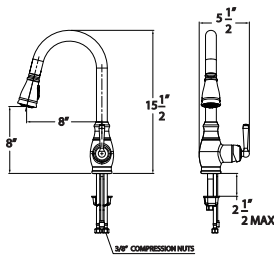

Isabelle Kitchen

1 hole installation or 3 hole installation with deck plate

Case lot of 6

Description

ISABELLE KITCHEN FAUCET

- Two setting pull down sprayer
- 360° swing angle spout
- Ceramic disc cartridge
- Braided hoses with 3/8" compression nuts
- 1.8 GPM
- Deck plate included

Item

K4811001-D
K4811002-D

Finishes

Chrome
PVD Satin Nickel

Price

$ 229.50
$ 264.50

Replacement

Cartridge: EQ-1685-XXAHT
Counter Weight : QBQ0882-XX
Sprayer: QBE0380-xx