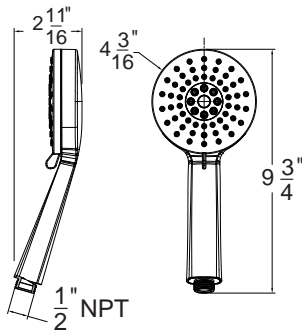

Hand Shower Accessories

Description

HAND SHOWER

- Contemporary style hand shower
- All ABS construction
- Easy to clean tips
- Three setting function
- Standard 1/2" connection
- 1.5 GPM

Item

- **P5831301**
- **P5831302**
- **P5831316**
- **P5831349**

Finishes

- Chrome
- PVD Satin Nickel
- PVD Satin Brass
- Matte Black

Price

- $ 60.50
- $ 69.50
- $ 81.50
- $ 75.50