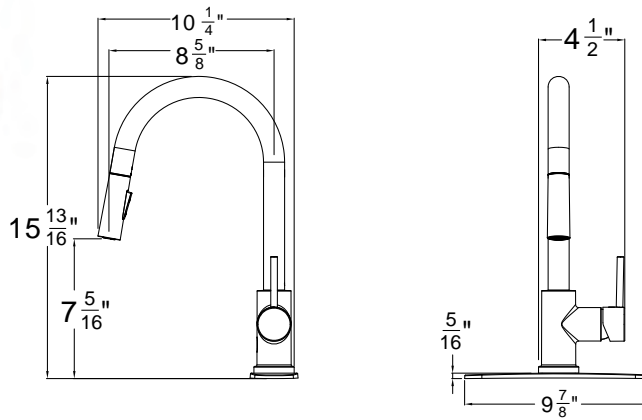

Finishes

Price

- $ 189.50
- $ 222.50
- $ 244.50

Case lot of 6

1 hole installation or 3 hole installation with deck plate

Replacement

Cartridge: EQ-1685-XXAHT
Counter Weight : QBQ0882-XX
Sprayer: QBE0378-xx