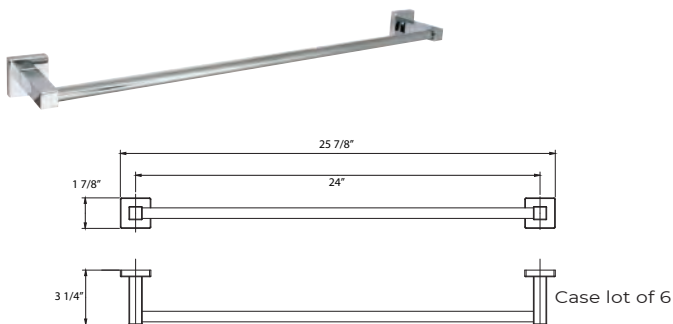

Price

$ 80.50
$ 92.50
$108.50
$100.50

Case lot of 6

Description

RAZO ACCESSORY PACKAGE
• Paper holder, towel bar, robe hook and towel ring
• Easy-to-install bracket assembly

Item

Y4180501
Y4180502
Y4180516
Y4180549

Finishes

Chrome
PVD Satin Nickel
PVD Satin Brass
Matte Black

Price

$ 199.50
$ 229.50
$ 269.50
$ 249.50