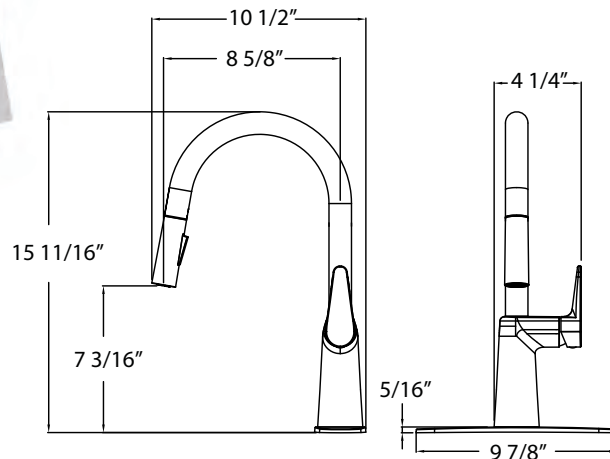

Case lot of 6

1 hole installation or 3 hole installation with deck plate

Replacement

Cartridge: EQ-1685-XXAHT  
 Counter Weight : QBQ0882-XX  
 Sprayer: PBE196xx

Description	Item	Finishes	Price
<b>LOMA KITCHEN FAUCET</b> • Two setting sprayer • 360° swing angle • Ceramic disc cartridge • Braided hoses with 3/8" compression nuts • 1.8 GPM  • Deck Plate Included	<b>K1983201-YU</b>	Chrome	\$ 189.50
	<b>K1983202-YU</b>	PVD Satin Nickel	\$ 232.50
	<b>K1983216-YU</b>	PVD Satin Brass	\$ 276.50
	<b>K1983249-YU</b>	Matte Black	\$ 254.50