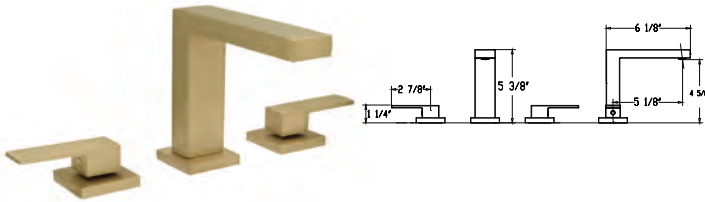

Description

RAZO WIDESPREAD FAUCET

- With tall spout
- Ceramic disc cartridges
- Push style brass pop-up
- 1/2" NPSM connections
- 1.2 GPM

Case lot of 4

Item	Finishes	Price
W4582001-34	Chrome	$ 389.50
W4582002-34	PVD Satin Nickel	$ 467.50
W4582016-34	PVD Satin Brass	$ 525.50
W4582049-34	Matte Black	$ 487.50

Replacement

Cartridge: Q59609-XX(HOT) Q59610-XX(COLD)
Aerator: QBX0087-XX
Hose: QBP0384-XX