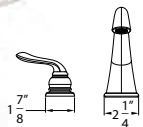

Widespread Faucets

WIDESPREAD

Case lot of 4

Description

EURO WIDESPREAD

- Ceramic disc cartridges
- Push style pop-up drain assembly included
- 1/2" NPSM connections
- 1.2 GPM

Item	Finishes	Price
W4580201-24	Chrome	$ 199.50
W4580229-24	Satin Nickel	$ 224.50
W4580216-24	PVD Satin Brass	$ 249.50
W4580249-24	Matte Black	$ 239.50

Replacement

Cartridge: Q59609-XX(HOT) Q59610-XX(COLD)
Aerator: QCP0664-XX
Hose: QBP0384-XX

NEW

Case lot of 4

Description

EURO 2 WIDESPREAD

- Ceramic disc cartridges
- Push style pop-up drain assembly included
- 1/2" NPSM connections
- 1.2 GPM

Item	Finishes	Price
W4680201-4	Chrome	$ 199.50
W4680229-4	Satin Nickel	$ 224.50
W4680216-4	PVD Satin Brass	$ 249.50
W4680249-4	Matte Black	$ 239.50

Replacement

Cartridge: Q59609-XX(HOT) Q59610-XX(COLD)
Aerator: QCP0664-XX
Hose: QBP0384-XX

Case lot of 4

Description

TREND WIDESPREAD

- Ceramic disc cartridges
- 1/2" NPS connections
- 1.2 GPM
- Push style pop-up drain included

Item	Finishes	Price
W4520001-24	Chrome	$ 181.50
W4520029-24	Satin Nickel	$ 201.50
W4520049-24	Matte Black	$ 221.50

Replacement

Cartridge: Q59609-XX(HOT) Q59610-XX(COLD)
Aerator: QCP0698-XX
Hose: QBP0384-XX

Case lot of 4

Description

ISABELLE WIDESPREAD

- Ceramic disc cartridges
- 1/2" NPSM connections
- 1.2 GPM
- Push Style pop-up drain included

Item	Finishes	Price
W4520601-34	Chrome	$ 181.50
W4520629-34	Satin Nickel	$ 201.50

Replacement

Cartridge: Q59609-XX(HOT) Q59610-XX(COLD)
Aerator: QCP0664-XX
Hose: QBP0384-XX