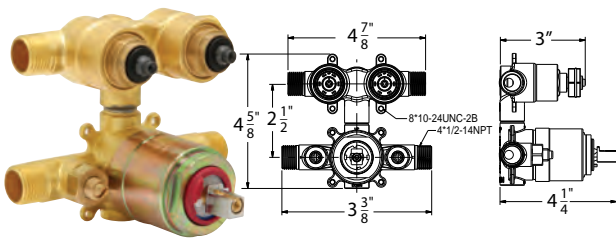

Push Button Pressure Balanced Shower Valve Rough-In

Description	Item	Finishes	Price
ROUGH-IN VALVE • Push button shower Rough-In Valve • Two port outlet • 110° Turn ceramic disc cartridge • Pressure balanced valve • Brass valve body with integral stops • Universal fittings (1/2" CC & 1/2" IPS) • ASSE 1016 compliant	P3223199	N / A	$ 199.50

Replacement

Cartridge: DQBA-50059-XX-AF
Push button cartridge: PBA038599
Service Stops: QBY0328-XX