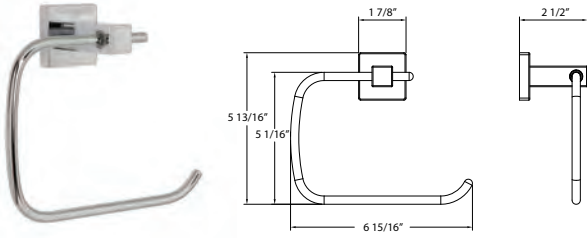

Razo Bath Accessories

Description

RAZO TOWEL RING
• Concealed mounting bracket
• Metal construction

Item

Y1480501
Y1480502
Y1480516
Y1480549

Finishes

Chrome
PVD Satin Nickel
PVD Satin Brass
Matte Black

Price

$ 74.50
$ 85.50
$100.50
$ 93.50