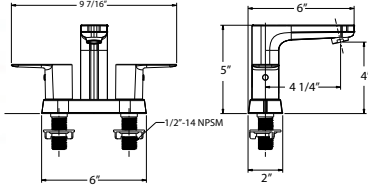

Sevaun Series

Case lot of 6

Description

SEVAUN CENTER SET

- Lever handles
- Washer-less cartridges
- Push style brass pop-up
- 1.2 GPM

Item	Finishes	Price
W4283501-4	Chrome	$ 151.50
W4283502-4	PVD Satin Nickel	$ 173.50
W4283516-4	PVD Satin Brass	$ 204.50
W4283549-4	Matte Black	$ 188.50

Replacement

Cartridge: EQ-1680-XXAHT
Aerator: QCB1068-XX