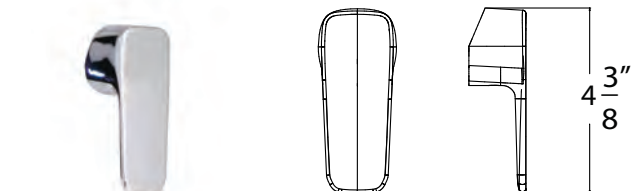

Price

- $ 46.50
- $ 53.50
- $ 57.50
- $ 55.50