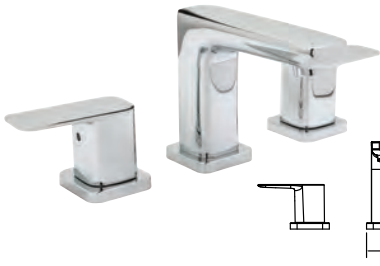

Case lot of 4

Description

SEVAUN WIDESPREAD

- Ceramic disc cartridges
- Push style brass pop-up
- 1/2" NPSM connections
- 1.2 GPM

Item	Finishes	Price
W4583501-14	Chrome	$ 279.50
W4583502-14	PVD Satin Nickel	$ 300.50
W4583516-14	PVD Satin Brass	$ 349.50
W4583549-14	Matte Black	$ 309.50

Replacement

Cartridge: Q59609-XX(HOT) Q59610-XX(COLD)
Aerator: QCB1068-XX
Hose: QBP0384-XX