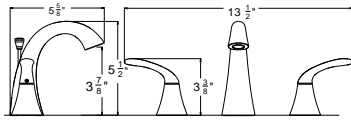

## Replacement

Cartridge: Q59609-XX(HOT) Q59610-XX(COLD)  
Aerator: QCP0664-XX  
Hose: QBP0384-XX

Case lot of 4