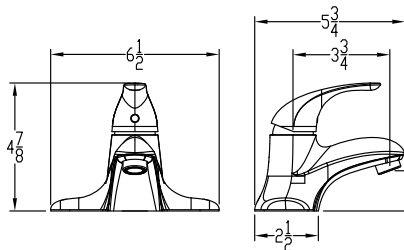

HB Pro Series

Case lot of 6

Description

HB PRO CENTER SET

- Acrylic handles
- Washer-less cartridges
- 1/2" NPS connections
- 1.2 GPM
- Push Style pop-up drain included

Item	Finishes	Price
W4310001-4	Chrome	$ 77.50

Replacement

Cartridge: EQ-1680-XXAHT
Aerator: QXB0078-XX

Case lot of 6

Description

HB PRO CENTER SET

- Washer-less cartridges
- 1/2" NPS connections
- 1.2 GPM
- Push style pop-up drain included

Item	Finishes	Price
W4310301-4	Chrome	$ 77.50

Replacement

Cartridge: EQ-1680-XXAHT
Aerator: QXB0078-XX

Case lot of 6

Description

HB PRO CENTER SET

- Ceramic disc cartridges
- 1/2" NPS connections
- 1.2 GPM
- Push style pop-up drain included

Item	Finishes	Price
W4310501-4	Chrome	$ 102.50

Replacement

Cartridge: EQ-1682-XXAHT(COLD)
EQ-1681-XXAHT(HOT)
Aerator: QXB0078-XX

Case lot of 6

Description

HB PRO CENTER SET

- Ceramic disc cartridge
- Braided hoses with 3/8" compression nuts
- 1.2 GPM
- Push style pop-up drain included

Item	Finishes	Price
W3380001-34	Chrome	$ 86.50
W3380029-34	Satin Nickel	$ 94.50

Replacement

Cartridge: PBA16399
Aerator: QXB0133-XX