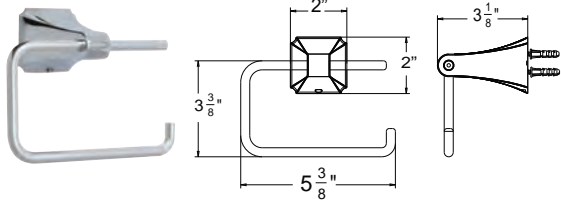

# Paper Holder Accessories

**Description**  
**TOILET PAPER HOLDER**  
 • Easy-to-install assembly  
 • Concealed mounting bracket  
 • Metal construction

Item	Finishes	Price
<b>Y2320201</b>	Chrome	\$ 55.50
<b>Y2320202</b>	PVD Satin Nickel	\$ 63.50
<b>Y2320216</b>	PVD Satin Brass	\$ 74.50
<b>Y2320249</b>	Matte Black	\$ 63.50