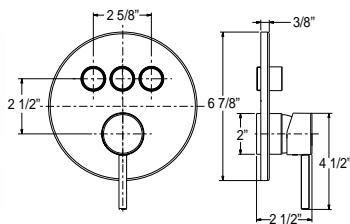

## Price

- \$ 114.50
- \$ 136.50
- \$ 151.50
- \$ 143.50

EURO

Case lot of 24

**Description**

**EURO TOWEL RING**

- Concealed mounting bracket
- All metal construction

**Item**