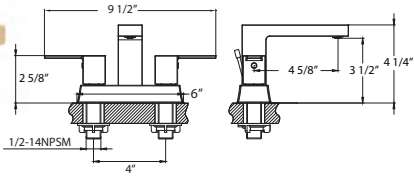

Razo Series

Case lot of 6

Description

RAZO CENTER SET

- Lever handles
- Ceramic disc cartridges
- Brass pop-up
- 1.2 GPM

Item	Finishes	Price
W4482001-1	Chrome	$ 226.50
W4482002-1	PVD Satin Nickel	$ 271.50
W4482016-1	PVD Satin Brass	$ 305.50
W4482049-1	Matte Black	$ 282.50

Replacement

Cartridge: EQ-1682-XXAHT(COLD)
EQ-1681-XXAHT(HOT)
Aerator: QBX0087-XX