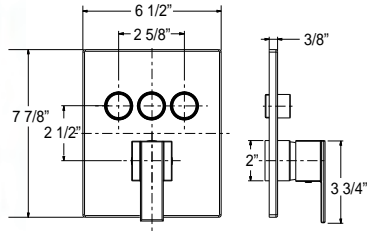

Davenport Three Button Shower

DAVENPORT

Description

- Three push button shower trim
- Push buttons for on-off control
- Lever handle for temperature

* For use with P3323199 valve

* Due to flow restrictions it is not recommended to use all three buttons at the same time.

Item

- **P4722101**
- **P4722102**
- **P4722116**
- **P4722149**

Finishes

- Chrome
- PVD Satin Nickel
- PVD Satin Brass
- Matte Black

Price

- $ 149.50
- $ 171.50
- $ 186.50
- $ 178.50