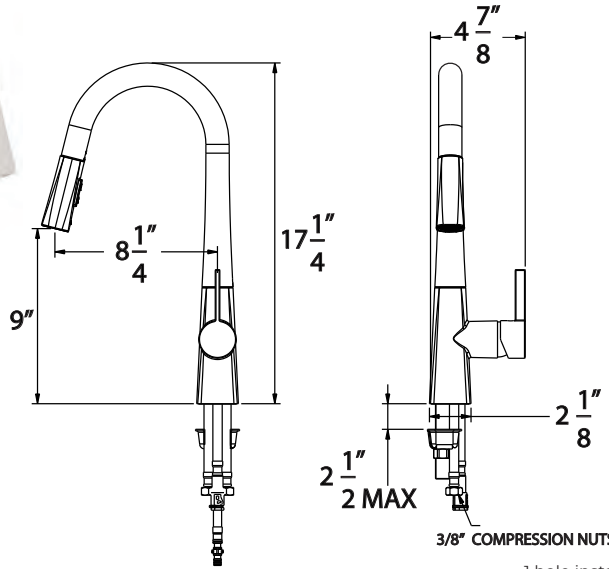

Finishes

Price

- $ 269.50
- $ 310.50
- $ 337.50