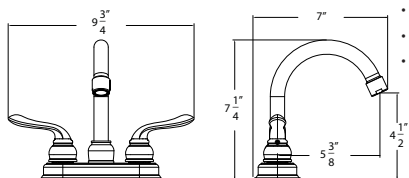

Case lot of 6

Description

ISABELLE CENTER SET FAUCET

- Washer-less cartridges
- 1/2" NPS connections
- 1.2 GPM
- Push style pop-up drain included

Item	Finishes	Price
W4220501-4	Chrome	$ 109.50
W4220529-4	Satin Nickel	$ 125.50

Replacement

Cartridge: EQ-1680-XXAHT
Aerator: QXB0133-XX