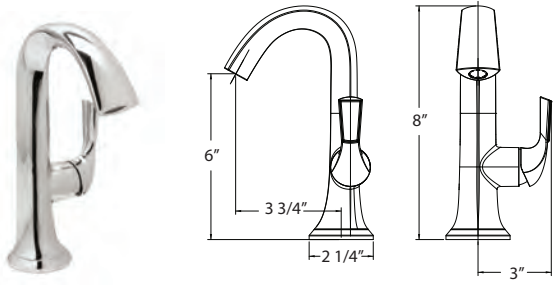

Description

1. **JOY SINGLE CONTROL**
2. One piece faucet body
   - Ceramic disc cartridge
   - 1.2 GPM

• Deck plate included

Case lot of 6

Item	Finishes	Price
W3482101-4	Chrome	$ 271.50
W3482102-4	PVD Satin Nickel	$ 312.50
W3482116-4	PVD Satin Brass	$ 366.50
W3482149-4	Matte Black	$ 326.50

Replacement

Cartridge: PBA29799
Aerator: QBX0041-XX