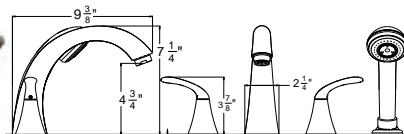

Case lot of 4

Description

1. **TREND ROMAN TUB FILLER**
2. Diverter built into spout
   - With handshower
   - Ceramic disc cartridges
   - Quick connect spout
   - 1/2" NPS connections
   - 10 GPM
   - 1.5 GPM Hand shower

Item	Finishes	Price
S7420001	Chrome	$ 342.50
S7420029	Satin Nickel	$ 398.50
S7420049	Matte Black	$ 429.50

Replacement

Cartridge: EQ-1682-XXAHT(COLD)EQ-1681-XXAHT(HOT)
Aerator: QXB0021-XX O-Ring:QRR0280-XX
Check Valve: QBA0100-XX

TREND