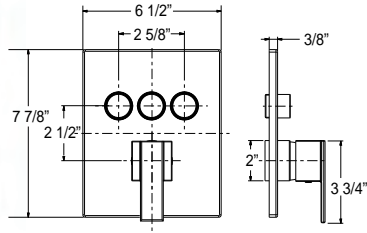

Razo Three Button Shower

Description

- Three push button shower trim
- Push buttons for on-off control
- Lever handle for temperature

* For use with P3323199 valve

* Due to flow restrictions it is not recommended to use all three buttons at the same time.

Item

- **P4722101**
- **P4722102**
- **P4722116**
- **P4722149**

Finishes

- Chrome
- PVD Satin Nickel
- PVD Satin Brass
- Matte Black

Price

- $ 149.50
- $ 171.50
- $ 186.50
- $ 178.50

RAZO