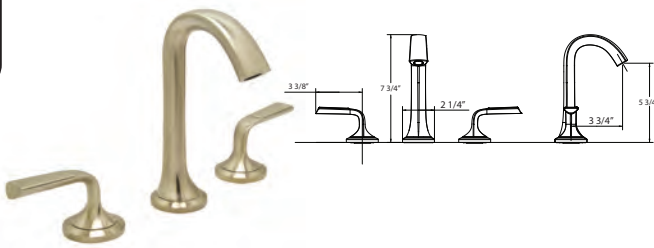

Description

1. **JOY WIDESPREAD FAUCET**
2. Ceramic disc cartridges
   - Push style brass pop-up
   - 1/2" NPSM connections
   - 1.2 GPM

Case lot of 4

Item	Finishes	Price
W4582101-14	Chrome	$ 399.50
W4582102-14	PVD Satin Nickel	$ 499.50
W4582116-14	PVD Satin Brass	$ 539.50
W4582149-14	Matte Black	$ 519.50

Replacement

Cartridge: Q59609-XX(HOT) Q59610-XX(COLD)
Aerator: QBX0041-XX
Hose: QBP0384-XX