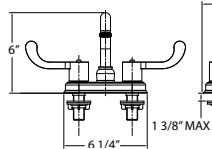

Case lot of 6

Description

HB PRO LAUNDRY

- Washerless cartridges
- 1/2" NPS connections
- Threaded spout for garden hose attachment
- 1.2 GPM

Item

W9510501-40

Finishes

Chrome

Price

$ 71.50

Replacement

Cartridge: EQ-1680-XXAHT
Aerator: QXB0086-XX

Case lot of 6

Description

HB PRO LAUNDRY

- Washerless cartridges
- 1/2" NPS connections
- Threaded spout for garden hose attachment
- 1.2 GPM

Item

W9510501-30

Finishes

Chrome

Price

$ 93.50

Replacement

Cartridge: EQ-1682-XXAHT(COLD)
EQ-1681-XXAHT(HOT)
Aerator: QXB0086-XX