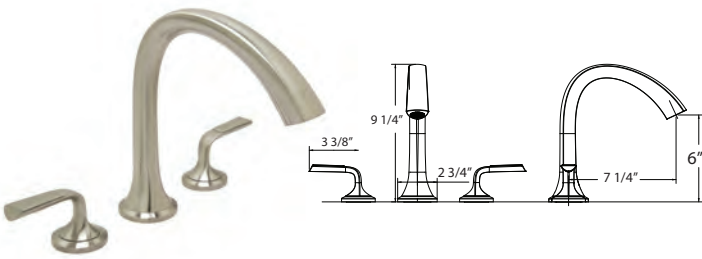

Joy Series

JOY

Description

1. **JOY SINGLE CONTROL**
2. One piece faucet body
   - Ceramic disc cartridge
   - Brass pop-up assembly
   - 1.2 GPM

• Deck plate included

Case lot of 6

Item	Finishes	Price
W3182101-1	Chrome	$ 248.50
W3182102-1	PVD Satin Nickel	$ 297.50
W3182116-1	PVD Satin Brass	$ 327.50
W3182149-1	Matte Black	$ 309.50

Replacement

Cartridge: PBA16299
Aerator: QBX0041-XX

Description

1. **JOY SINGLE CONTROL**
2. One piece faucet body
   - Ceramic disc cartridge
   - 1.2 GPM

• Deck plate included

Case lot of 6

Item	Finishes	Price
W3482101-4	Chrome	$ 271.50
W3482102-4	PVD Satin Nickel	$ 312.50
W3482116-4	PVD Satin Brass	$ 366.50
W3482149-4	Matte Black	$ 326.50

Replacement

Cartridge: PBA29799
Aerator: QBX0041-XX

Description

1. **JOY WIDESPREAD FAUCET**
2. Ceramic disc cartridges
   - Push style brass pop-up
   - 1/2" NPSM connections
   - 1.2 GPM

Case lot of 4

Item	Finishes	Price
W4582101-14	Chrome	$ 399.50
W4582102-14	PVD Satin Nickel	$ 499.50
W4582116-14	PVD Satin Brass	$ 539.50
W4582149-14	Matte Black	$ 519.50

Replacement

Cartridge: Q59609-XX(HOT) Q59610-XX(COLD)
Aerator: QBX0041-XX
Hose: QBP0384-XX

Description

1. **JOY ROMAN TUB FILLER**
2. Ceramic disc cartridges
   - Metal lever handles
   - 3/4" NPSM connections
   - 18 GPM

Case lot of 4

Item	Finishes	Price
S7382101	Chrome	$ 539.50
S7382102	PVD Satin Nickel	$ 620.50
S7382116	PVD Satin Brass	$ 701.50
S7382149	Matte Black	$ 647.50

Replacement

Cartridge: QBQ0226-XX(HOT) QBQ0225-XX(COLD)
Aerator: QBX0079-XX