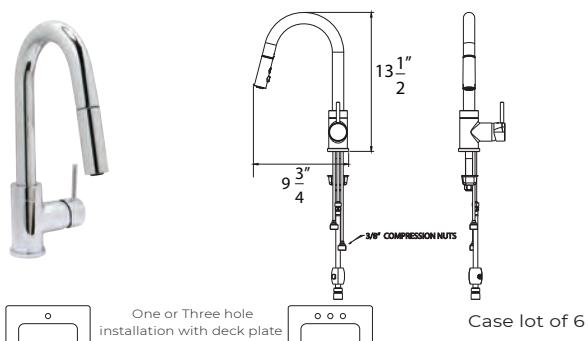

Euro Kitchen

Case lot of 6

Description

1. **EURO ARC KITCHEN FAUCET**
2. Two setting pull down sprayer
   - 360° swing angle spout
   - Ceramic disc cartridge
   - Braided hoses with 3/8" compression nuts
   - 1.8 GPM
   - Deck Plate Included

Item	Finishes	Price
K1960701-YU	Chrome	$ 189.50
K1960702-YU	PVD Satin Nickel	$ 222.50
K1960749-YU	Matte Black	$ 244.50

Replacement

Cartridge: EQ-1685-XXAHT
Counter Weight : QBQ0882-XX
Sprayer: QBE0378-xx

Case lot of 6

Description

1. **EURO CURVE KITCHEN FAUCET**
2. Two setting pull out sprayer
   - 360° swing angle spout
   - Ceramic disc cartridge
   - Braided hoses with 3/8" compression nuts
   - 1.8 GPM
   - Deck Plate Included

Item	Finishes	Price
K1760701-PF	Chrome	$ 199.50
K1760729-PF	Satin Nickel	$ 234.50

Replacement

Cartridge: EQ-1685-XXAHT
Counter Weight : QBQ0882-XX
Sprayer: QBE0374-xx

Case lot of 6

Description

1. **EURO PULL-OUT KITCHEN**
2. Two setting pull out sprayer
   - Metal lever handle
   - 90° swing angle
   - Ceramic disc cartridge
   - 1.8 GPM
   - Deck plate included

Item	Finishes	Price
K1623901-PF	Chrome	$ 199.50
K1623902-PF	PVD Satin Nickel	$ 219.50
K1623949-PF	Matte Black	$ 229.50

Replacement

Cartridge: PBA16399
Counter Weight : QBQ0882-XX
Sprayer: PBE212xx

Case lot of 6

Description

1. **EURO BAR / PREP KITCHEN**
2. Two setting sprayer
   - 360° swing angle spout
   - Ceramic disc cartridge
   - Braided hoses with 3/8" compression nuts
   - 1.8 GPM
   - Deck Plate Included

Item	Finishes	Price
K1823301-J	Chrome	$ 209.50
K1823302-J	PVD Satin Nickel	$ 229.50
K1823316-J	PVD Satin Brass	$ 299.50
K1823349-J	Matte Black	$ 259.50

Replacement

Cartridge: EQ-1685-XXAHT
Counter Weight : QBQ0882-XX
Sprayer: PBE196xx

EURO