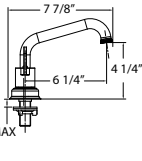

Case lot of 6

Description

HB PRO LAUNDRY

- Washerless cartridges
- 1/2" NPS connections
- Threaded spout for garden hose attachment
- Laundry use only, not intended for drinking
- 1.2 GPM

Item

W9510501-40

Finishes

Chrome

Price

$ 71.50

Replacement

Cartridge: EQ-1680-XXAHT
Aerator: QXB0086-XX

Case lot of 6

Description

HB PRO LAUNDRY

- Washerless cartridges
- 1/2" NPS connections
- Threaded spout for garden hose attachment
- Laundry use only, not intended for drinking
- 1.2 GPM

Item

W9510501-30

Finishes

Chrome

Price

$ 93.50

Replacement

Cartridge: EQ-1682-XXAHT(COLD)
EQ-1681-XXAHT(HOT)
Aerator: QXB0086-XX