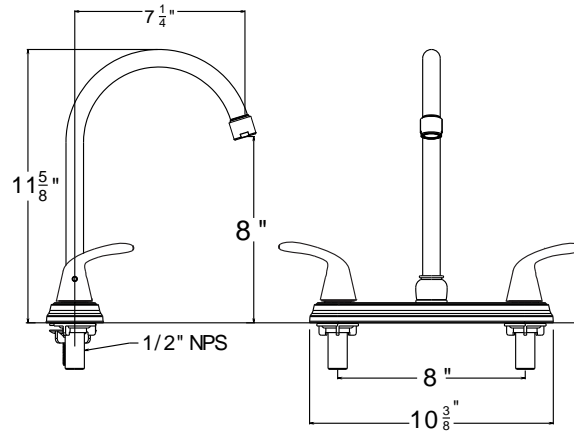

Price

- $ 99.50
- $ 109.50
- $ 120.50

Case lot of 6

Replacement

Cartridge: EQ-1680-XXAHT
Aerator: QXB0056-XX