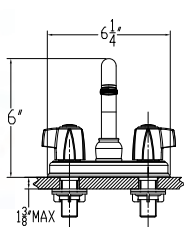

Case lot of 6

Description

HB PRO LAUNDRY

- Washerless cartridges
- 1/2" NPS connections
- Threaded spout for garden hose attachment
- 1.2 GPM

Item

W9510501-40

Finishes

Chrome

Price

$ 71.50

Replacement

Cartridge: EQ-1680-XXAHT
Aerator: QXB0086-XX