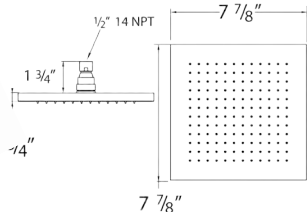

Shower Head Accessories

ASME 112.18.1

Description

SHOWER HEAD

- 7 7/8" Rain shower head
- ABS construction
- Easy to clean rubber tips
- Standard 1/2" connection
- 1.8 GPM

Item

- **P3527301**
- **P3527302**
- **P3527316**
- **P3527349**

Finishes

- Chrome
- PVD Satin Nickel
- PVD Satin Brass
- Matte Black

Price

- $ 114.50
- $ 132.50
- $ 154.50
- $ 143.50