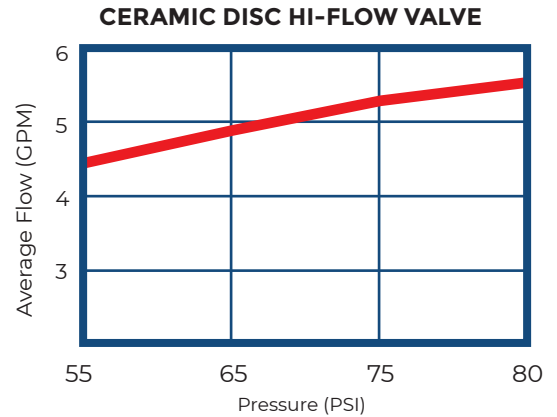

Pressure Balanced Shower Valve Rough-In with Built-in Diverter

Description
ROUGH-IN SHOWER VALVE

- Built-in diverter cartridge
- Ceramic disc cartridge
- Easy to adjust limiting device for shower only application.
- Pressure balanced valve
- Brass valve body
- Universal fittings (1/2" CC & 1/2" IPS)
- ASSE 1016 compliant

Item	Finishes	Price
P4323199	N/A	$ 118.50

Replacement
Cartridge: PBA039199
Service Stops: QBY0328-XX

Description
1" EXTENSION KIT

- Seamless fit with all original trim parts
- All brass construction

Item	Finishes	Price
P0153199	N/A	$ 50.50

PRESSURE BALANCED

Mud-guard included on all shower valves

- Brass valve body
- Universal 1/2" IPS and 1/2" CC fittings
- Hot and cold supply service stops
- Back to back installation
- 4 anchor points for face plate installation and blocking to secure valve in wall
- Complies with all certified testing requirements for cUPC / ASSE 1016