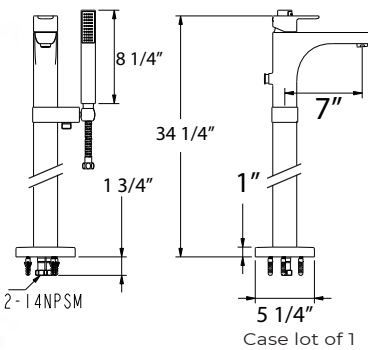

Sevaun Series

Case lot of 6

Description

SEVAUN CENTER SET

- Lever handles
- Washer-less cartridges
- Push style brass pop-up
- 1.2 GPM

Item	Finishes	Price
W4283501-4	Chrome	$ 151.50
W4283502-4	PVD Satin Nickel	$ 173.50
W4283516-4	PVD Satin Brass	$ 204.50
W4283549-4	Matte Black	$ 188.50

Replacement

Cartridge: EQ-1680-XXAHT
Aerator: QCB1068-XX

Case lot of 6

Description

SEVAUN SINGLE CONTROL

- One piece body
- Ceramic disc cartridge
- Push style brass pop-up
- 1.2 GPM
- Deck plate included

Item	Finishes	Price
W3183501-4	Chrome	$ 143.50
W3183502-4	PVD Satin Nickel	$ 169.50
W3183516-4	PVD Satin Brass	$ 195.50
W3183549-4	Matte Black	$ 178.50

Replacement

Cartridge: QBA0423-XX
Aerator: QCB1068-XX

Case lot of 4

Description

SEVAUN WIDESPREAD

- Ceramic disc cartridges
- Push style brass pop-up
- 1/2" NPSM connections
- 1.2 GPM

Item	Finishes	Price
W4583501-14	Chrome	$ 279.50
W4583502-14	PVD Satin Nickel	$ 300.50
W4583516-14	PVD Satin Brass	$ 349.50
W4583549-14	Matte Black	$ 309.50

Replacement

Cartridge: Q59609-XX(HOT) Q59610-XX(COLD)
Aerator: QCB1068-XX
Hose: QBP0384-XX

Case lot of 1

Description

FREE STANDING TUB FILLER

- Floor mounted roman tub filler
- With hand shower
- Ceramic disc cartridge
- Ultra high volume tub filler.
- 17 GPM @ 60 PSI
- 1.8 GPM Hand shower

Item	Finishes	Price
S7881301	Chrome	$ 890.50
S7881302	PVD Satin Nickel	$ 1,024.50
S7881316	PVD Satin Brass	$ 1,157.50
S7881349	Matte Black	$ 1,113.50

Replacement

Cartridge: PBA26099
Handle: QHZ0611-xx
Aerator: QQP0054-XX

SEVAUN