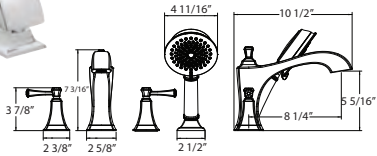

Davenport Series

DAVENPORT

Description

DAVENPORT SINGLE CONTROL

- Ceramic disc cartridge
- Brass pop-up drain included
- Braided hoses with 3/8" compression nuts
- Deck plate included

Case lot of 6

Item	Finishes	Price
W3182701-1	Chrome	$ 220.50
W3182702-1	PVD Satin Nickel	$ 253.50
W3182716-1	PVD Satin Brass	$ 286.50
W3182749-1	Matte Black	$ 264.50

Replacement

Cartridge: PBA163XX
Aerator: QCP0698-XX

Description

DAVENPORT WIDESPREAD

- High arc spout.
- 90° Turn lever handles
- Ceramic disc cartridges
- Brass pop-up drain included
- 1/2" NPSM connections
- 1.2 GPM

Case lot of 4

Item	Finishes	Price
W4582701-11	Chrome	$ 379.50
W4582702-11	PVD Satin Nickel	$ 436.50
W4582716-11	PVD Satin Brass	$ 512.50
W4582749-11	Matte Black	$ 474.50

Replacement

Cartridge: Q59609-XX(HOT) Q59610-XX(COLD)
Aerator: QCP0664-XX
Hose: QBP0384-XX

Description

DAVENPORT ROMAN

- Easy to turn lever handles
- Built-in lift knob diverter
- Ceramic disc cartridges
- 3/4" NPSM connections
- 18 GPM
- 1.5 GPM Multi-Setting Hand Shower

Case lot of 4

Item	Finishes	Price
S7482701	Chrome	$ 743.50
S7482702	PVD Satin Nickel	$ 855.50
S7482716	PVD Satin Brass	$1,003.50
S7482749	Matte Black	$ 929.50

Replacement

Cartridge: PBA192XX-1(HOT) PBA192XX-2(COLD)
Aerator: QBX0079-XX
Check Valve: QBA0100-XX