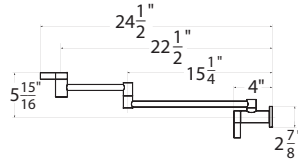

Potfiller Faucets

KITCHEN

Case lot of 6

Description

WALL MOUNTED POT FILLER

- Traditional style
- Solid brass construction
- Dual shut off valves
- Easy installation design
- 2.5 GPM

Item

- **K1984801**
- **K1984802**
- **K1984816**
- **K1984849**

Finishes

- Chrome
- PVD Satin Nickel
- PVD Satin Brass
- Matte Black

Price

- $ 397.50
- $ 457.50
- $ 536.50
- $ 497.50

Replacement

Cartridge: Q59608-XX (Spout end)
Q59604-XX (Wall end)

Case lot of 6

Description

WALL MOUNTED POT FILLER

- Modern style
- Solid brass construction
- Dual shut off valves
- Easy installation design
- 2.5 GPM

Item

- **K1984901**
- **K1984902**
- **K1984916**
- **K1984949**

Finishes

- Chrome
- PVD Satin Nickel
- PVD Satin Brass
- Matte Black

Price

- $ 397.50
- $ 457.50
- $ 536.50
- $ 497.50

Replacement

Cartridge: Q59608-XX (Spout end)
Q59604-XX (Wall end)