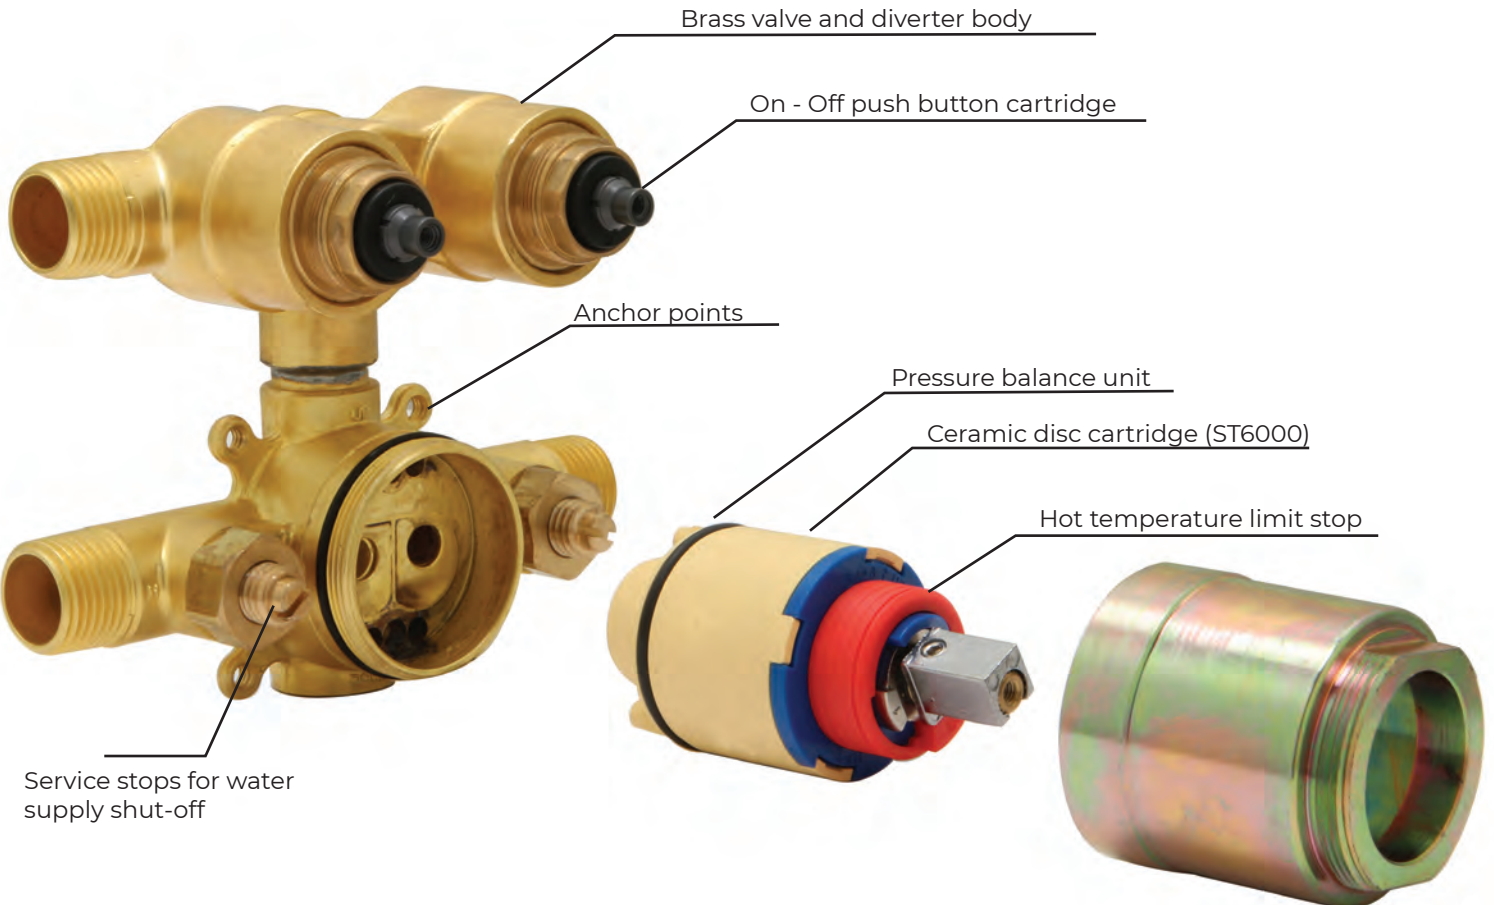

Brass valve body featuring the high quality lifetime guaranteed ceramic disc cartridge. This valve gives great performance even with low water pressure.

- Replaceable push button cartridges
- Brass valve body
- Universal 1/2" IPS and 1/2" CC fittings
- Hot and cold supply service stops
- Back to back installation
- 4 anchor points for face plate installation and blocking to secure valve in wall
- Complies with all certified testing requirements for cUPC / ASSE 1016

PUSH BUTTON