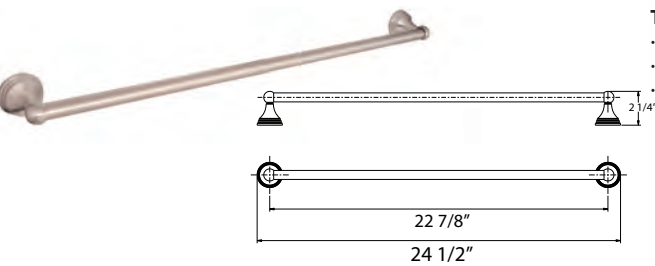

**Finishes**

- Chrome
- Satin Nickel

**Price**

- \$ 42.50
- \$ 49.50

Case lot of 36

**Description**

**TOWEL BAR**

- Concealed bracket assembly
- Metal construction
- Towel bar can be cut to shorter lengths if needed.