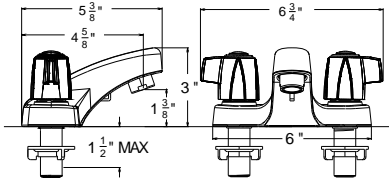

Case lot of 6

Description

HB PRO CENTER SET

- Washer-less cartridges
- 1/2" NPS connections
- 1.2 GPM
- Push style pop-up drain included

Item	Finishes	Price
W4310301-4	Chrome	$ 77.50

Replacement

Cartridge: EQ-1680-XXAHT
Aerator: QXB0078-XX