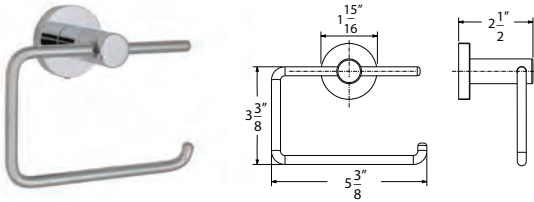

Case lot of 24

Description

EURO TOILET PAPER HOLDER

- Concealed mounting bracket
- All metal construction

Item

- **Y2380201**
- **Y2380202**
- **Y2380216**
- **Y2380249**

Finishes

- Chrome
- PVD Satin Nickel
- PVD Satin Brass
- Matte Black

Price

- $ 39.50
- $ 45.50
- $ 53.50
- $ 49.50