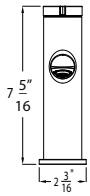

Euro 2 Series