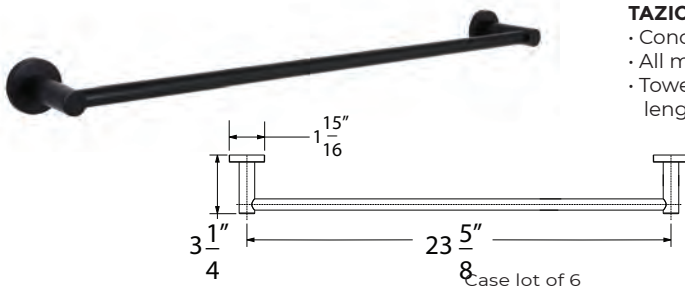

Case lot of 6

Description

TAZIO TOWEL BAR

- Concealed mounting bracket
- All metal construction
- Towel bar can be cut to shorter lengths if needed.

Item

Y1180201
Y1180202
Y1180216
Y1180249

Finishes

Chrome
PVD Satin Nickel
PVD Satin Brass
Matte Black

Price

$ 69.50
$ 79.50
$ 93.50
$ 86.50