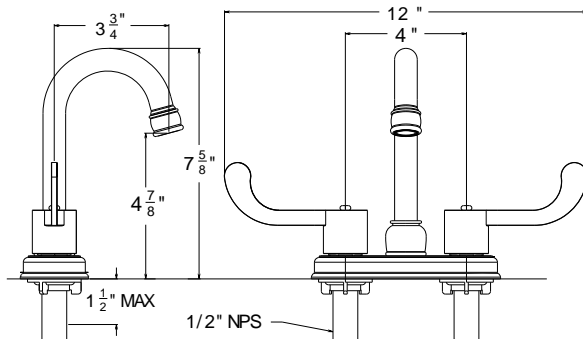

Bar / Drinking Faucet

Description

HB PRO BAR FAUCET

- With blade handles
- 360° swing angle
- 90° Turn ceramic disc cartridges
- 1/2" NPS connections
- 1.2 GPM

Item

W9110501

Finishes

Chrome

Price

$ 89.50

Case lot of 12

Replacement

Cartridge: EQ-1682-XXAHT(COLD)
EQ-1681-XXAHT(HOT)
Aerator: QXB0086-XX

Description

DRINKING FAUCET

- 360° swing angle spout
- Ceramic disc cartridge
- 1/4" Tube quick connect

Item

K9284701

K9284729

K9284749

Finishes

Chrome

Satin Nickel

Matte Black

Price

$ 78.50

$ 88.50

$ 100.50