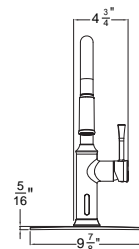

Description
ALBANY IS VOICE AND SENSOR ACTIVATED KITCHEN FAUCET
• Two setting pull down sprayer
• 360° swing angle spout
• Ceramic disc cartridge
• Braided hoses with 3/8" compression nuts
• 1.8 GPM
• Deck Plate Included

Item	Finishes	Price
K1983601-VBA	Chrome	$ 478.50
K1983602-VBA	PVD Satin Nickel	$ 498.50
K1983649-VBA	Matte Black	$ 498.50

Case lot of 6

1 hole installation or 3 hole installation with deck plate

Replacement
Cartridge: EQ-1685-XXAHT
Counter Weight : QBQ0882-XX
Sprayer: OBE0382-xx