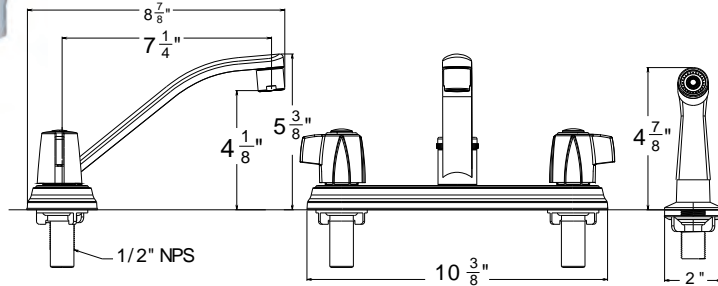

Case lot of 12

Replacement

Cartridge: EQ-1680-XXAHT
Aerator: QXB0056-XX
Sprayer: QBE0214-XX