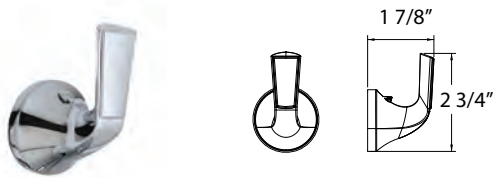

Description
OPTIONAL JOY THERMOSTATIC UPPER HANDLE
• Upper control handle
• Fits all thermostatic packages

Item	Finishes	Price
PHZ70601	Chrome	$ 65.50
PHZ70602	PVD Satin Nickel	$ 74.50
PHZ70616	PVD Satin Brass	$ 81.50
PHZ70649	Matte Black	$ 78.50