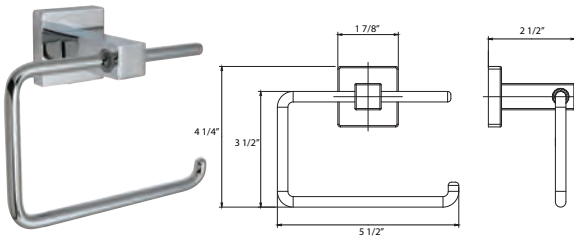

Description
TOILET PAPER HOLDER
• Easy-to-install assembly
• Concealed mounting bracket
• Metal construction

Item	Finishes	Price
Y2380501	Chrome	$ 48.50
Y2380502	PVD Satin Nickel	$ 55.50
Y2380516	PVD Satin Brass	$ 65.50
Y2380549	Matte Black	$ 60.50

Case lot of 12