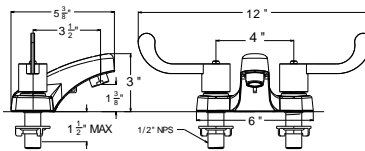

Case lot of 6

Description

HB PRO CENTER SET

- Ceramic disc cartridges
- 1/2" NPS connections
- 1.2 GPM
- Push style pop-up drain included

Item	Finishes	Price
W4310501-4	Chrome	$ 102.50

Replacement

Cartridge: EQ-1682-XXAHT(COLD)
EQ-1681-XXAHT(HOT)
Aerator: QXB0078-XX