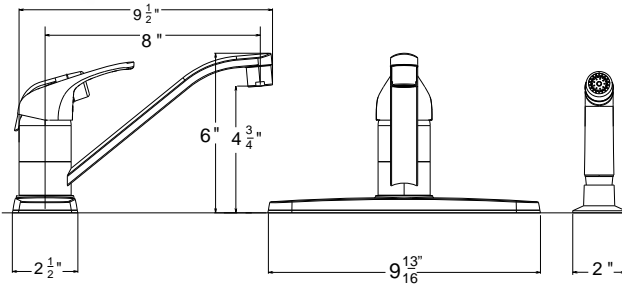

Case lot of 12

Replacement

Cartridge: PBA196XX Sprayer: QBEO214-XX
Aerator: QXT0001-XX