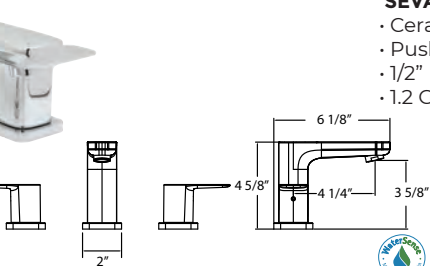

Case lot of 4

Description

SEVAUN WIDESPREAD

- Ceramic disc cartridges
- Push style brass pop-up
- 1/2" NPSM connections
- 1.2 GPM

Item	Finishes	Price
W4583501-14	Chrome	$ 279.50
W4583502-14	PVD Satin Nickel	$ 300.50
W4583516-14	PVD Satin Brass	$ 349.50
W4583549-14	Matte Black	$ 309.50

Replacement

Cartridge: Q59609-XX(HOT) Q59610-XX(COLD)
Aerator: QCB1068-XX
Hose: QBP0384-XX