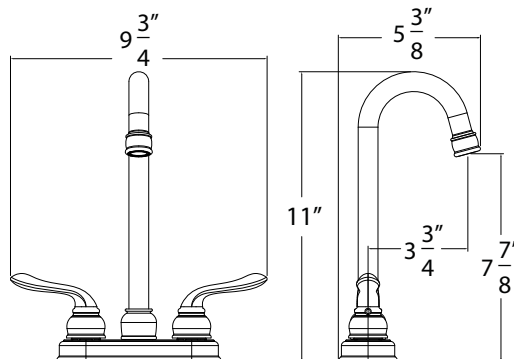

Three hole installation

Replacement

Cartridge: EQ-1682-XXAHT(COLD)
EQ-1681-XXAHT(HOT)
Aerator: QXB0086-XX

Case lot of 12