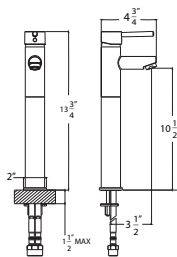

Case lot of 6

Description

TALL VESSEL FILLER FAUCET

- Metal lever handle
- Lift and turn control
- Ceramic disc cartridge
- 1.2 GPM
- Deck plate included

Item	Finishes	Price
W3580201	Chrome	$ 199.50
W3580229	Satin Nickel	$ 219.50
W3580216	PVD Satin Brass	$ 249.50
W3580249	Matte Black	$ 239.50

Replacement

Cartridge: PBA16299
Aerator: QXB0053-XX