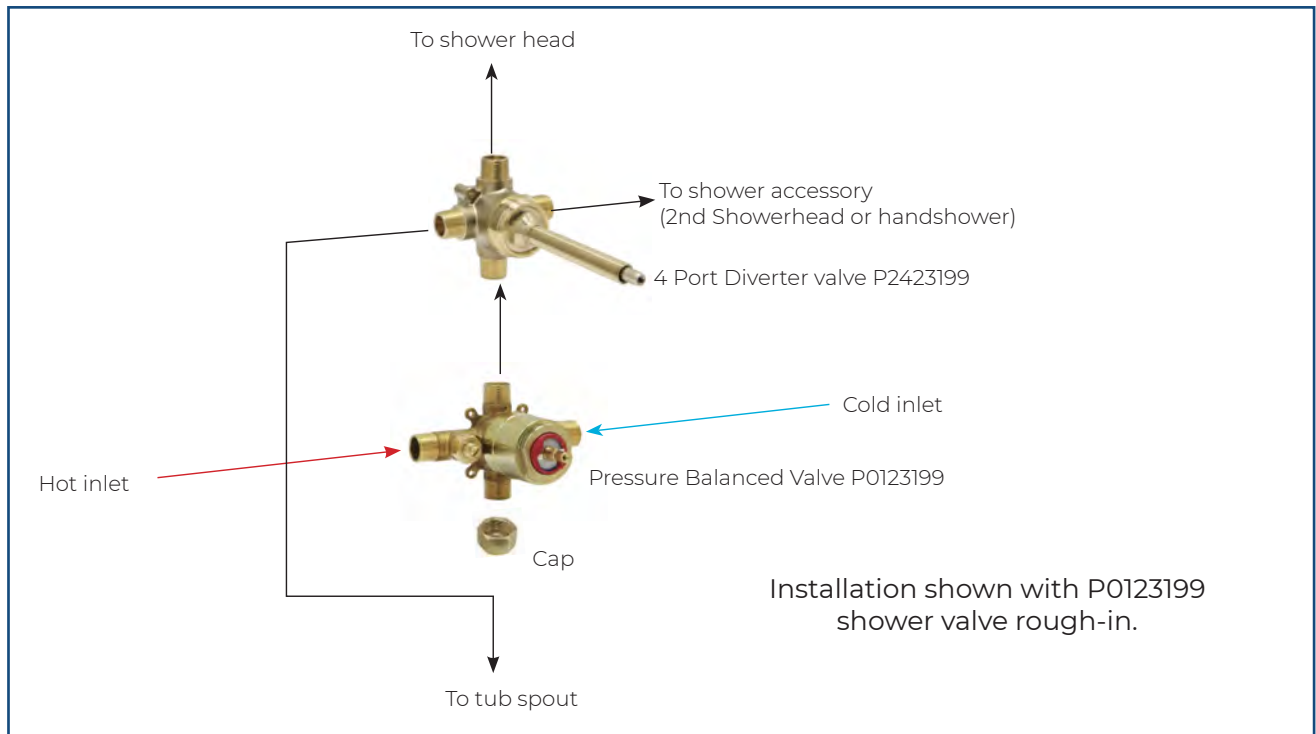

Extra long stem provides installation for many different surface thickness.

DIVERTER VALVE