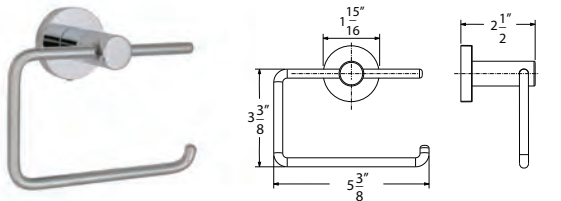

Description
TOILET PAPER HOLDER
• Easy-to-install assembly
• Concealed mounting bracket
• Metal construction

Item	Finishes	Price
Y2380201	Chrome	$ 39.50
Y2380202	PVD Satin Nickel	$ 45.50
Y2380216	PVD Satin Brass	$ 53.50
Y2380249	Matte Black	$ 49.50

Case lot of 12