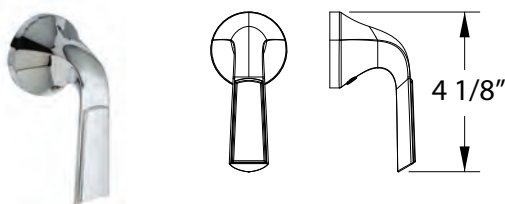

Description
OPTIONAL JOY TEMPERATURE CONTROL HANDLE
• Temperature control handle
• Fits all two and three button shower trims

Item	Finishes	Price
PBH24201	Chrome	$ 46.50
PBH24202	PVD Satin Nickel	$ 53.50
PBH24216	PVD Satin Brass	$ 57.50
PBH24249	Matte Black	$ 55.50