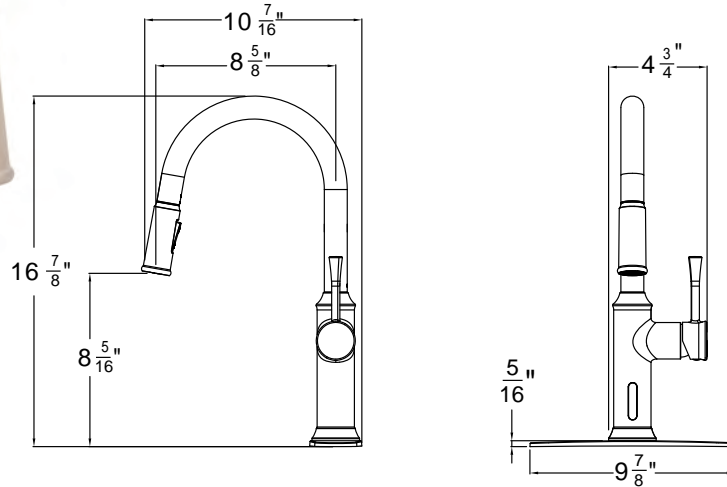

Price

$ 478.50
$ 498.50
$ 498.50

• Deck Plate Included

1 hole installation or 3 hole installation with deck plate

Replacement

Cartridge: EQ-1685-XXAHT
Sprayer: OBE0382-xx

Case lot of 6