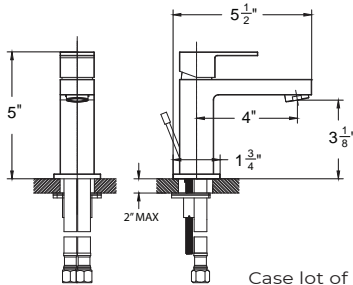

Case lot of 6

Description

RAZO SINGLE CONTROL

- One piece body
- Ceramic disc cartridge
- Brass pop-up
- 1.2 GPM
- Deck plate included

Item	Finishes	Price
W8160801-1	Chrome	$ 195.50
W8160802-1	PVD Satin Nickel	$ 234.50
W8160816-1	PVD Satin Brass	$ 269.50
W8160849-1	Matte Black	$ 239.50

Replacement

Cartridge: PBA29799
Aerator: QXB0053-XX