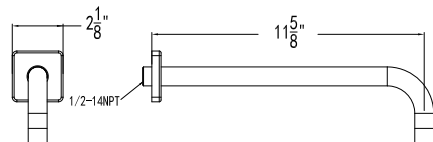

## Price

- \$ 72.50
- \$ 83.50
- \$ 97.50
- \$ 90.50

- Square and round trim ring included in the box.

ACCESSORIES