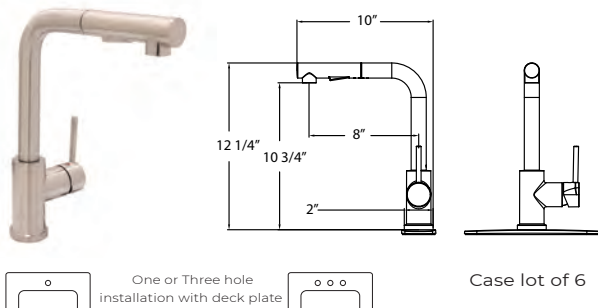

Case lot of 6

Description

1. **EURO CURVE KITCHEN FAUCET**
2. Two setting pull out sprayer
   - 360° swing angle spout
   - Ceramic disc cartridge
   - Braided hoses with 3/8" compression nuts
   - 1.8 GPM
   - Deck Plate Included

Item	Finishes	Price
K1760701-PF	Chrome	$ 199.50
K1760729-PF	Satin Nickel	$ 234.50

Replacement

Cartridge: EQ-1685-XXAHT
Counter Weight : QBQ0882-XX
Sprayer: QBE0374-xx