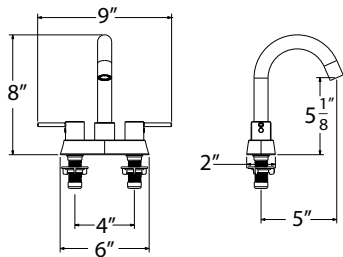

Euro Series

Case lot of 4

Description

EURO 4" CENTER SET

- Washer-less cartridges
- 1/2" NPS connections
- 1.2 GPM
- Push style pop-up drain included

Item	Finishes	Price
W4423801-4	Chrome	$ 129.50
W4423829-4	Satin Nickel	$ 149.50
W4423816-4	PVD Satin Brass	$ 179.50
W4423849-4	Matte Black	$ 159.50

Replacement

Cartridge: EQ-1680-XXAHT
Aerator: QXB0041-XX