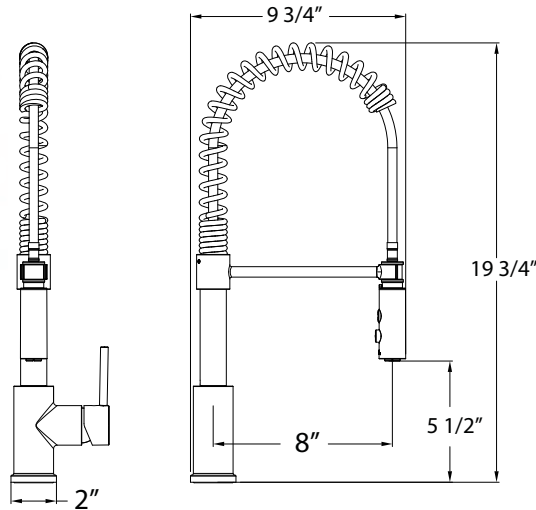

Description	Item	Finishes	Price
REXFORD II - KITCHEN FAUCET • Professional style faucet • Two setting sprayer • Magnetic sprayer docking • Ceramic disc cartridge • Braided hoses with 3/8" compression nuts • 1.8 GPM • Deck Plate Included	K1824301-MPQ2	Chrome	$ 249.50
	K1824302-MPQ2	PVD Satin Nickel	$ 298.50
	K1824316-MPQ2	PVD Satin Brass	$ 343.50
	K1824349-MPQ2	Matte Black	$ 317.50

Case lot of 6

1 hole installation or 3 hole installation with deck plate

Replacement

Cartridge: EQ-1685-XXAHT
Counter Weight : QBQ0882-XX
Sprayer: PBE196xx