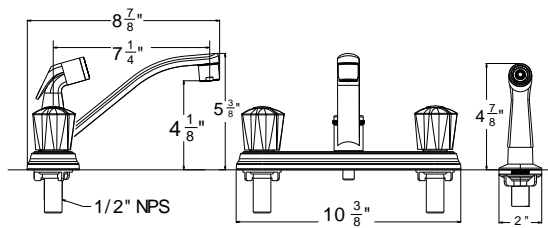

Case lot of 12

Replacement

Cartridge: EQ-1680-XXAHT
Aerator: QXB0056-XX
Sprayer: QBE0214-XX