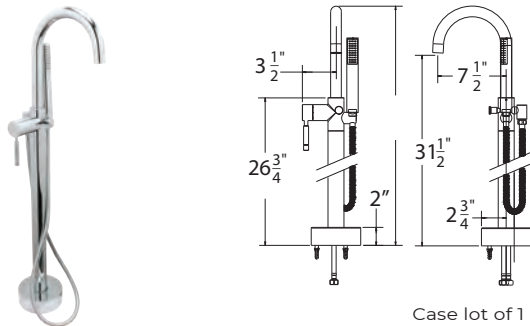

Description

EURO WIDESPREAD

- Ceramic disc cartridges
- Push style pop-up drain assembly included
- 1/2" NPSM connections
- 1.2 GPM

Case lot of 4

Item

Finishes

Price

W4580201-24	Chrome	$ 199.50
W4580229-24	Satin Nickel	$ 224.50
W4580216-24	PVD Satin Brass	$ 249.50
W4580249-24	Matte Black	$ 239.50

Replacement

Cartridge: Q59609-XX(HOT) Q59610-XX(COLD)
Aerator: QCP0664-XX
Hose: QBP0384-XX

Description

EURO ROMAN TUB FILLER

- With hand shower
- Ceramic disc cartridges
- 3/4" NPS connections
- 18 GPM
- 1.5 GPM Hand shower

Case lot of 4

Item

Finishes

Price

S7480201	Chrome	$ 376.50
S7480229	Satin Nickel	$ 396.50
S7480216	PVD Satin Brass	$ 436.50
S7480249	Matte Black	$ 436.50

Replacement

Cartridge: PBA192XX-1(HOT) PBA192XX-2(COLD)
Aerator: QQP0029-XX
Check Valve: QBA0100-XX

Description

EURO FREE STANDING FILLER

- Floor mounted roman tub filler
- Single setting hand shower
- Ceramic disc cartridge
- Swiveling spout
- Pivoting hand shower holder
- 8 GPM @ 60 PSI
- 1.5 GPM Hand shower

Case lot of 1

Item

Finishes

Price

S7860701	Chrome	$ 589.50
S7860702	PVD Satin Nickel	$ 693.50
S7860716	PVD Satin Brass	$ 830.50
S7860749	Matte Black	$ 762.50

Replacement

Cartridge: DQBA-50059-XX-AF
Aerator: QBX0049-XX
Diverter Cartridge: QBA0346-XX