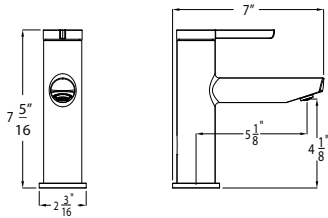

Case lot of 6

Description

EURO LAVATORY FAUCET

- 1.2 GPM
- Ceramic disc cartridge
- SS Flex hoses with 3/8" compression nuts
- Push style pop-up drain included
- Deck plate included

Item	Finishes	Price
W8129101-4	Chrome	$ 121.50
W8129102-4	PVD Satin Nickel	$ 139.50
W8129116-4	PVD Satin Brass	$ 179.50
W8129149-4	Matte Black	$ 169.50

Replacement

Cartridge: PBA196XX
Aerator: QXB0087-XX