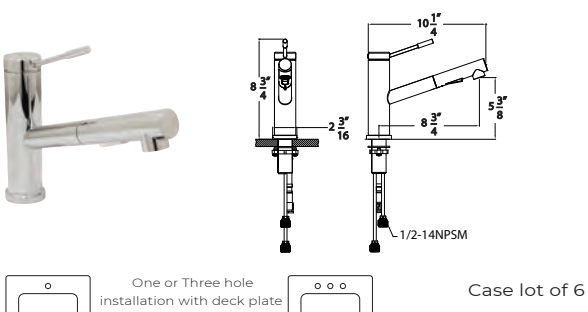

Case lot of 6

Description

1. **EURO PULL-OUT KITCHEN**
2. Two setting pull out sprayer
   - Metal lever handle
   - 90° swing angle
   - Ceramic disc cartridge
   - 1.8 GPM
   - Deck plate included

Item	Finishes	Price
K1623901-PF	Chrome	$ 199.50
K1623902-PF	PVD Satin Nickel	$ 219.50
K1623949-PF	Matte Black	$ 229.50

Replacement

Cartridge: PBA16399
Counter Weight : QBQ0882-XX
Sprayer: PBE212xx