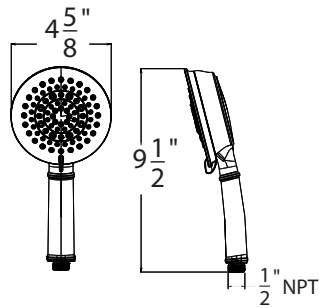

Description
HAND SHOWER
• Classic styled
• ABS Construction
• Five setting function
• 4 5/8" Face diameter
• Easy to clean tips
• Standard 1/2" connection
• 1.5 GPM

Item	Finishes	Price
P5431301	Chrome	$ 95.50
P5431302	PVD Satin Nickel	$ 109.50
P5431316	PVD Satin Brass	$ 128.50
P5431349	Matte Black	$ 118.50