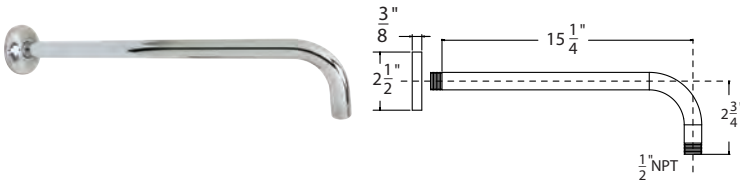

## Price

\$ 70.50

\$ 81.50

\$ 95.50

\$ 88.50

- Square and round trim ring included in the box.