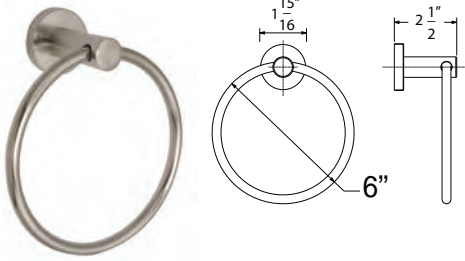

## Price

- \$ 114.50
- \$ 136.50
- \$ 151.50
- \$ 143.50

EURO

Case lot of 24

**Description**

**EURO TOWEL RING**

- Concealed mounting bracket
- All metal construction

**Item**