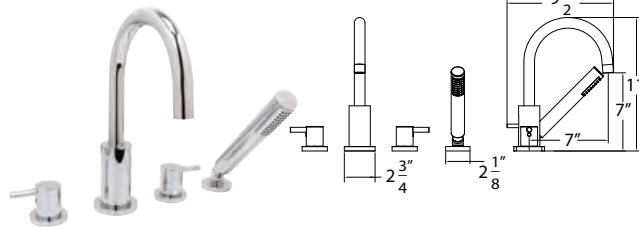

Description

EURO ROMAN TUB FILLER

- With hand shower
- Ceramic disc cartridges
- 3/4" NPS connections
- 18 GPM
- 1.5 GPM Hand shower

Case lot of 4

Item

Finishes

Price

S7480201	Chrome	$ 376.50
S7480229	Satin Nickel	$ 396.50
S7480216	PVD Satin Brass	$ 436.50
S7480249	Matte Black	$ 436.50

Replacement

Cartridge: PBA192XX-1(HOT) PBA192XX-2(COLD)
Aerator: QQP0029-XX
Check Valve: QBA0100-XX

Description

EURO FREE STANDING FILLER

- Floor mounted roman tub filler
- Single setting hand shower
- Ceramic disc cartridge
- Swiveling spout
- Pivoting hand shower holder
- 8 GPM @ 60 PSI
- 1.5 GPM Hand shower