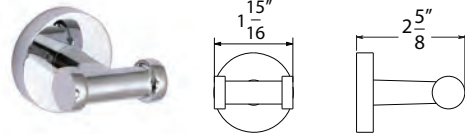

Case lot of 24

Description

EURO ROBE HOOK

- Concealed mounting bracket
- All metal construction

Item

- **Y1780201**
- **Y1780202**
- **Y1780216**
- **Y1780249**

Finishes

- Chrome
- PVD Satin Nickel
- PVD Satin Brass
- Matte Black

Price

- $ 23.50
- $ 26.50
- $ 31.50
- $ 28.50