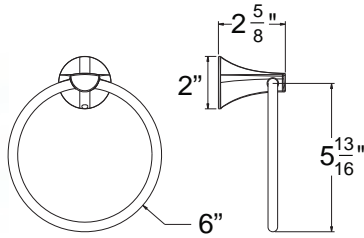

Case lot of 24

Description

JOY TOWEL RING

- Concealed bracket assembly
- Metal construction

Item

- **Y1482101**
- **Y1482102**
- **Y1482116**
- **Y1482149**

Finishes

- Chrome
- PVD Satin Nickel
- PVD Satin Brass
- Matte Black

Price

- $ 58.50
- $ 67.50
- $ 78.50
- $ 72.50