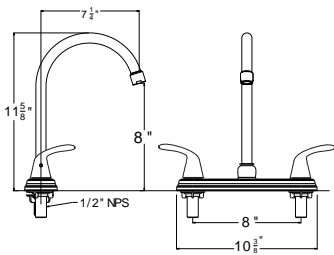

Case lot of 6

Description

TREND KITCHEN FAUCET

- Washer-less cartridges
- Without side sprayer
- 1/2" NPS connections
- 1.8 GPM

Item

- **K2220001**
- **K2220029**
- **K2220049**

Finishes

- Chrome
- Satin Nickel
- Matte Black

Price

- $ 99.50
- $ 109.50
- $ 120.50

Replacement

Cartridge: EQ-1680-XXAHT
Aerator: QXB0056-XX