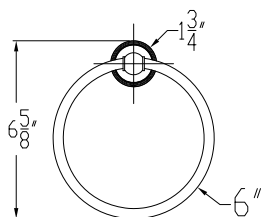

**Finishes**

- Chrome
- PVD Satin Nickel
- PVD Satin Brass
- Matte Black

**Price**

- \$ 38.50
- \$ 45.50
- \$ 51.50
- \$ 47.50

Case lot of 12

**Description**

**HAND TOWEL HOLDER**

- Concealed bracket assembly
- Metal construction