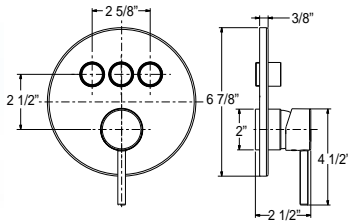

Tazio Three Button Shower