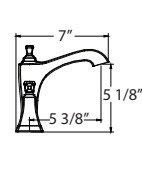

Davenport Series

DAVENPORT

Description

DAVENPORT SINGLE CONTROL

- Ceramic disc cartridge
- Brass pop-up drain included
- Braided hoses with 3/8" compression nuts
- Deck plate included

Case lot of 6

Item	Finishes	Price
W3182701-1	Chrome	$ 220.50
W3182702-1	PVD Satin Nickel	$ 253.50
W3182716-1	PVD Satin Brass	$ 286.50
W3182749-1	Matte Black	$ 264.50

Replacement

Cartridge: PBA163XX
Aerator: QCP0698-XX

Description

DAVENPORT WIDESPREAD

- High arc spout.
- 90° Turn lever handles
- Ceramic disc cartridges
- Brass pop-up drain included
- 1/2" NPSM connections
- 1.2 GPM

Case lot of 4

Item	Finishes	Price
W4582701-11	Chrome	$ 379.50
W4582702-11	PVD Satin Nickel	$ 436.50
W4582716-11	PVD Satin Brass	$ 512.50
W4582749-11	Matte Black	$ 474.50

Replacement

Cartridge: Q59609-XX(HOT) Q59610-XX(COLD)
Aerator: QCP0664-XX
Hose: QBP0384-XX

Description

DAVENPORT ROMAN

- Easy to turn lever handles
- Built-in lift knob diverter
- Ceramic disc cartridges
- 3/4" NPSM connections
- 18 GPM
- 1.5 GPM Multi-Setting Hand Shower

Case lot of 4

Item	Finishes	Price
S7482701	Chrome	$ 743.50
S7482702	PVD Satin Nickel	$ 855.50
S7482716	PVD Satin Brass	$1,003.50
S7482749	Matte Black	$ 929.50

Replacement

Cartridge: PBA192XX-1(HOT) PBA192XX-2(COLD)
Aerator: QBX0079-XX
Check Valve: QBA0100-XX