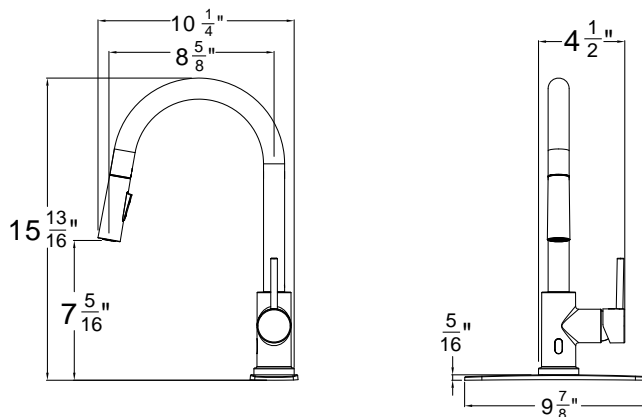

**Item**

**K1960701-RYU  
K1960702-RYU  
K1960749-RYU**

**Finishes**

Chrome  
PVD Satin Nickel  
Matte Black

**Price**

\$ 299.50  
\$ 329.50  
\$ 325.50

• Deck Plate Included

1 hole installation or 3 hole installation with deck plate