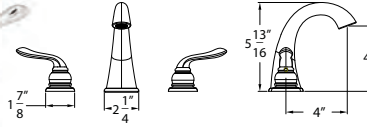

Case lot of 4

Description

ISABELLE WIDESPREAD FAUCET

- Ceramic disc cartridges
- 1/2" NPS connections
- 1.2 GPM
- Push Style pop-up drain included

Item	Finishes	Price
W4520601-34	Chrome	$ 181.50
W4520629-34	Satin Nickel	$ 201.50

Replacement

Cartridge: Q59609-XX(HOT) Q59610-XX(COLD)
Aerator: QCP0664-XX
Hose: QBP0384-XX