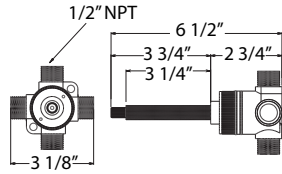

In Wall Diverter Valve and Trim

Description

FLÜHS 4 WAY DIVERTER VALVE

- One in - three out.
- Solid brass construction
- 1/2" NPT
- Ceramic disc cartridge
- For in wall application

• Fits handle trim listed below

Item

P2423199

Finishes

N/A

Price

$ 194.50