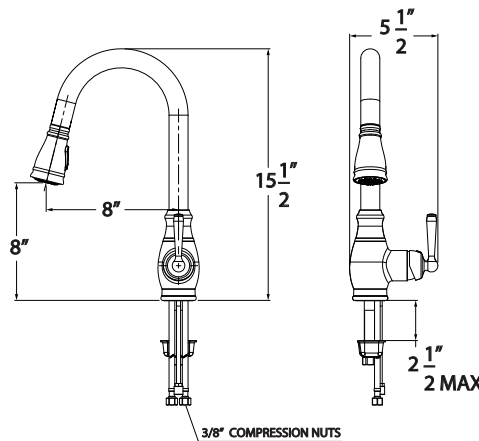

Finishes

Price

- $ 229.50
- $ 264.50
- $ 287.50

Case lot of 6

1 hole installation or 3 hole installation with deck plate

Replacement

Cartridge: EQ-1685-XXAHT
Counter Weight : QBQ0882-XX
Sprayer: QBE0380-xx