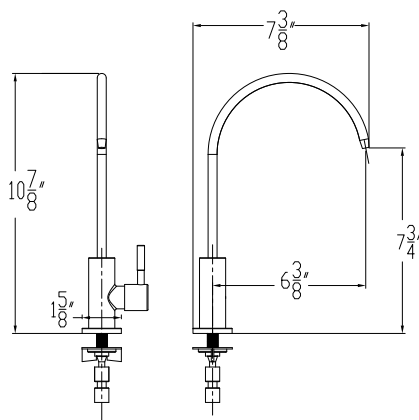

Case lot of 4

Replacement

Cartridge: Q59601-XX