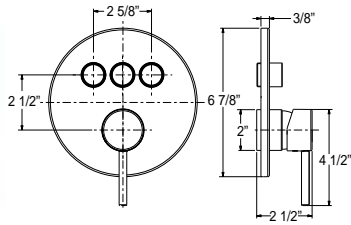

Joy Three Button Shower

Description

- Three push button shower trim
- Push buttons for on-off control
- Lever handle for temperature

* For use with P3323199 valve

* Due to flow restrictions it is not recommended to use all three buttons at the same time.

Item

- **P7422101**
- **P7422102**
- **P7422116**
- **P7422149**

Finishes

- Chrome
- PVD Satin Nickel
- PVD Satin Brass
- Matte Black

Price

- $ 114.50
- $ 136.50
- $ 151.50
- $ 143.50