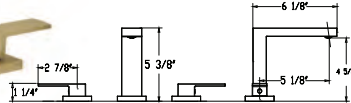

Case lot of 4

Description

RAZO WIDESPREAD FAUCET

- With tall spout
- Ceramic disc cartridges
- Push style brass pop-up
- 1/2" NPSM connections
- 1.2 GPM

Item	Finishes	Price
W4582001-34	Chrome	$ 389.50
W4582002-34	PVD Satin Nickel	$ 467.50
W4582016-34	PVD Satin Brass	$ 525.50
W4582049-34	Matte Black	$ 487.50

Replacement

Cartridge: Q59609-XX(HOT) Q59610-XX(COLD)
Aerator: QBX0087-XX
Hose: QBP0384-XX