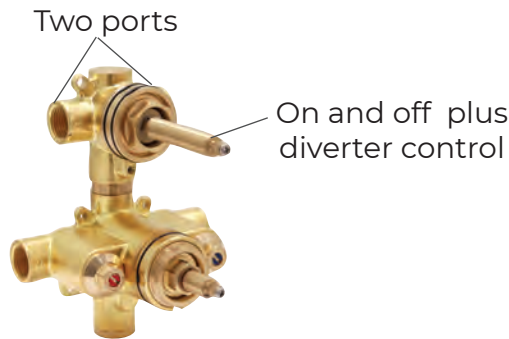

Mud-Guard Included