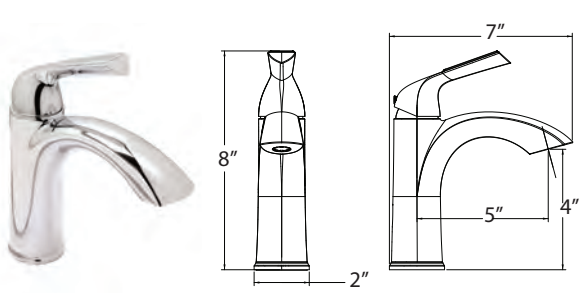

Joy Series

JOY

Description

1. **JOY SINGLE CONTROL**
2. One piece faucet body
   - Ceramic disc cartridge
   - Brass pop-up assembly
   - 1.2 GPM

• Deck plate included

Case lot of 6

Item	Finishes	Price
W3182101-1	Chrome	$ 248.50
W3182102-1	PVD Satin Nickel	$ 297.50
W3182116-1	PVD Satin Brass	$ 327.50
W3182149-1	Matte Black	$ 309.50

Replacement

Cartridge: PBA16299
Aerator: QBX0041-XX