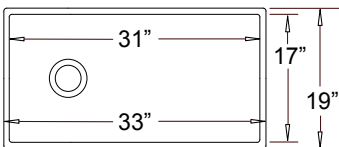

27" x 19" x 10"

30" x 19" x 10"

30" x 18-7/8" x 10"

33" x 19" x 10"

Optional Grid #GD-136

Optional Grid #GD-137

Optional Grid #GD-140

Optional Grid #GD-141

33" Workstation is Available in 2 Finishes (Shown in White)

NE-7391  
White

NE-7395

33" x 19" x 10"

36" x 19" x 10"

NE-9176  
Matte Black

Workstation shown with Included  
Grid, Drain, and "Floating" Accessories

--- 50-50 Style with Center Drains ---

NE-7393

33" x 19" x 10"

33" x 19" x 10" / 10"

Optional Grid #GD-139  
Two Needed for Set

Optional Grid #GD-138

--- Large Single Style with Center Drain ---

NE-7333