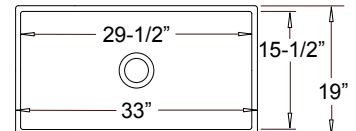

All Nova Europa Sinks Feature 10" Overall and 9" Bowl Depths

--- Apron Style Single Bowls ---  
w/Reversible Installation

--- Dual-Mount Single Bowls ---  
Undermount -or- Drop-In

NE-7387

NE-7389

NE-7388

NE-7390

27" x 19" x 10"

30" x 19" x 10"

30" x 18-7/8" x 10"

33" x 19" x 10"

Optional Grid #GD-136

Optional Grid #GD-137

Optional Grid #GD-140

Optional Grid #GD-141