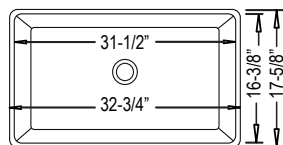

--- 50-50 Style with Center Drains ---

NE-7393

33" x 19" x 10"

33" x 19" x 10" / 10"

Optional Grid #GD-139  
Two Needed for Set

Optional Grid #GD-138

--- Large Single Style with Center Drain ---

NE-7333

32-3/4" x 17-5/8" x 10"

Optional Grid #GD-119

Previous **NOVA★** Offering

Available While Supplies Last  
Features Smooth Sides and Center Drain