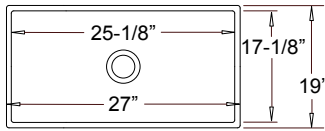

All Nova Europa Sinks Feature 10" Overall and 9" Bowl Depths

--- Apron Style Single Bowls ---  
w/Reversible Installation

--- Dual-Mount Single Bowls ---  
Undermount -or- Drop-In

NE-7387

NE-7389

NE-7388

NE-7390

27" x 19" x 10"

30" x 19" x 10"

30" x 18-7/8" x 10"

33" x 19" x 10"

Optional Grid #GD-136

Optional Grid #GD-137

Optional Grid #GD-140

Optional Grid #GD-141