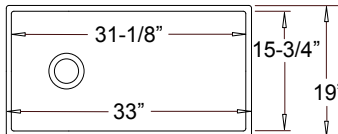

33" Workstation is Available in 2 Finishes (Shown in White)

NE-7391  
White

NE-7395

33" x 19" x 10"

36" x 19" x 10"

NE-9176  
Matte Black

Workstation shown with Included  
Grid, Drain, and "Floating" Accessories

--- 50-50 Style with Center Drains ---

NE-7393

33" x 19" x 10"

33" x 19" x 10" / 10"

Optional Grid #GD-139  
Two Needed for Set

Optional Grid #GD-138

--- Large Single Style with Center Drain ---

NE-7333