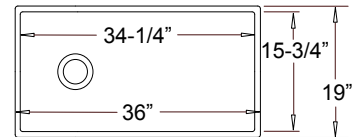

33" Workstation is Available in 2 Finishes (Shown in White)

NE-7391  
White

NE-7395

33" x 19" x 10"

36" x 19" x 10"

NE-9176  
Matte Black

Workstation shown with Included  
Grid, Drain, and "Floating" Accessories

--- 50-50 Style with Center Drains ---

NE-7393

33" x 19" x 10"

33" x 19" x 10" / 10"

Optional Grid #GD-139  
Two Needed for Set

Optional Grid #GD-138

--- Large Single Style with Center Drain ---

NE-7333