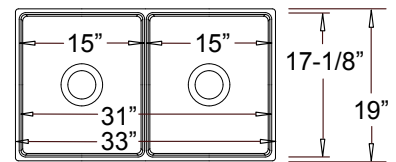

27" x 19" x 10"

30" x 19" x 10"

30" x 18-7/8" x 10"

33" x 19" x 10"

Optional Grid #GD-136

Optional Grid #GD-137

Optional Grid #GD-140

Optional Grid #GD-141

33" Workstation is Available in 2 Finishes (Shown in White)

NE-7391  
White

NE-7395

33" x 19" x 10"

36" x 19" x 10"

NE-9176  
Matte Black

Workstation shown with Included  
Grid, Drain, and "Floating" Accessories

--- 50-50 Style with Center Drains ---

NE-7393

33" x 19" x 10"

33" x 19" x 10" / 10"

Optional Grid #GD-139  
Two Needed for Set

Optional Grid #GD-138

--- Large Single Style with Center Drain ---

NE-7333

# NV30 30" x 17-3/4" x 10" (Outer)  
28-3/4" x 16-3/8" x 9" (Inner)

Optional Grid #GD-118 Retail \$895

R2230727