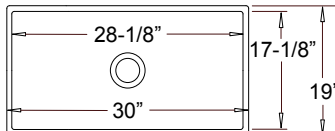

All Nova Europa Sinks Feature 10" Overall and 9" Bowl Depths

--- Apron Style Single Bowls ---  
w/Reversible Installation

--- Dual-Mount Single Bowls ---  
Undermount -or- Drop-In

NE-7387

NE-7389

NE-7388

NE-7390

27" x 19" x 10"

30" x 19" x 10"

30" x 18-7/8" x 10"

33" x 19" x 10"

Optional Grid #GD-136

Optional Grid #GD-137

Optional Grid #GD-140

Optional Grid #GD-141