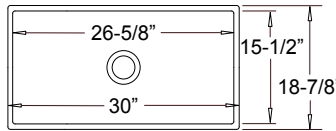

All Nova Europa Sinks Feature 10" Overall and 9" Bowl Depths

--- Apron Style Single Bowls ---  
w/Reversible Installation

--- Dual-Mount Single Bowls ---  
Undermount -or- Drop-In

NE-7387

NE-7389

NE-7388

NE-7390

27" x 19" x 10"

30" x 19" x 10"

30" x 18-7/8" x 10"

33" x 19" x 10"

Optional Grid #GD-136

Optional Grid #GD-137

Optional Grid #GD-140

Optional Grid #GD-141