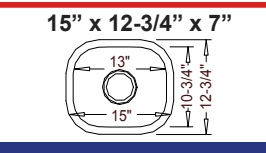

Grid Not Available

50/50
VS50509 **16509**
* ADA-Compliant Version Available (# ADA-VS5050)

60/40
VS18649 **No Intrepid Equivalent**

32" Large Single
VS32189 **16329**
* ADA-Compliant Version Available (# ADA-VS3218)

60/40
VS60409 **16604**
40/60 Reverse Available
VS40609 **16406**

70/30
VS70309 **16703**
30/70 Reverse Available
VS30709 **16307**

30" Large Single
VS18813 **16530**
* ADA version available w/5-1/2 depth & rear drain - ADA-VS18813

23" Medium Single
VS23189 **16231**
* ADA version available w/5-1/2 depth & rear drain - ADA-VS2318

Standard "D" Bowl
VS23219 **16900**

Square Bar / Small Single
VS18161 **16165**

Tall Bar / Small Single
VS18718 **16844**

Bar / Small Single
VS18311 **16311**

* Please see our ADA page for these models. ADA installation templates match their corresponding full-depth counterparts.