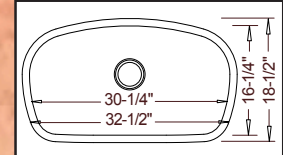

32-1/4" x 18-3/4"
overall depth: 9"
divide depth: 6"

VS40409

8" 50/50

7" Model Available (VS4040-7)

Optional Grid #GD-65

29-1/8" x 18-1/2"
depth 8"

VS18199

Unique Large Single

Optional Grid #GD-106

32-1/2" x 18-1/2"
depth 9"

VS18339

70/30 Shaped Large Single

Optional Grid #GD-107

31-1/2" x 21-1/4"
depth 9"

VS18263

20" D Bowl