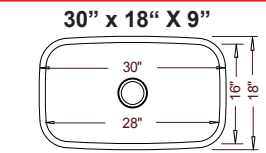

Optional Grid #GD-104

Lancer
7" Depth Version Available
VS18813-7