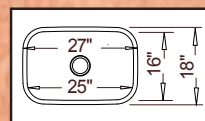

Optional Grid #GD-106

32-1/2" x 18-1/2"
depth 9"

VS18339

70/30 Shaped Large Single

Optional Grid #GD-107

31-1/2" x 21-1/4"
depth 9"

VS18263

20" D Bowl

Optional Grid #GD-113

19-3/4" x 20-1/2"
depth 9"

VS18187

27" Medium Single

Optional Grid #GD-109

27" x 18"
depth 9"

VS18633

25" Medium Single