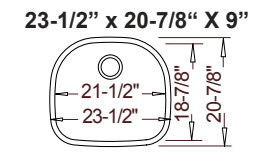

Optional Grid #GD-064