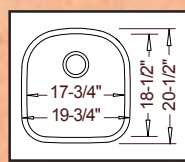

32-1/4" x 18-3/4"
overall depth: 9"
divide depth: 6"

VS40409

8" 50/50

7" Model Available (VS4040-7)

Optional Grid #GD-65

29-1/8" x 18-1/2"
depth 8"

VS18199

Unique Large Single

Optional Grid #GD-106

32-1/2" x 18-1/2"
depth 9"

VS18339

70/30 Shaped Large Single

Optional Grid #GD-107

31-1/2" x 21-1/4"
depth 9"

VS18263

20" D Bowl

Optional Grid #GD-113

19-3/4" x 20-1/2"
depth 9"

VS18187

27" Medium Single

Optional Grid #GD-109

27" x 18"
depth 9"

VS18633

25" Medium Single