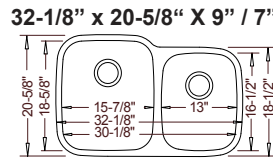

Lancer INTREPID

18 Gauge

16 Gauge

Optional Grid Set #GD-059

Models in these first three rows share the same installation template.

Grid Set Not Available

Optional Grid #GD-062

Optional Grid Set #GD-060