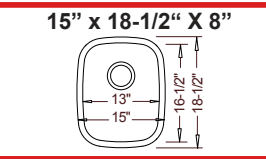

Optional Grid #GD-112