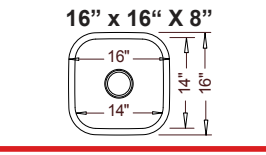

Optional Grid #GD-072