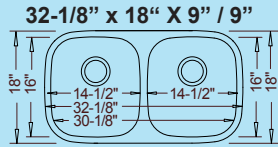

**Lancer and Intrepid
Stainless Steel
Sinks**

- Certified 304-Grade Surgical Stainless Steel
- R50mm Rounded "Radial" Inside Corners for Easier Cleaning (Except VS18012)
- Comparable Models Share Dimensions and Installation Template
- Unique Special Bracing System w/Extra Sound Deadening
- Mounting Clips and Installation Template Included
- Limited Lifetime Warranty

Lancer INTREPID

18 Gauge

16 Gauge

Optional Grid Set #GD-059

Models in these first three rows share the same installation template.