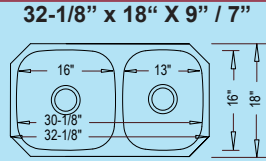

Lancer INTREPID

18 Gauge

16 Gauge

Optional Grid Set #GD-059

Models in these first three rows share the same installation template.

Grid Set Not Available

Optional Grid #GD-062

Optional Grid Set #GD-060