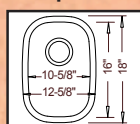

Optional Grid #GD-113

19-3/4" x 20-1/2"
depth 9"

VS18187

27" Medium Single

Optional Grid #GD-109

27" x 18"
depth 9"

VS18633

25" Medium Single

Optional Grid #GD-110

24-7/8" x 18-7/8"
depth 9"

VS18129

12" Bar / Small Single

Grid Not Available

12-5/8" x 18"
depth 7"

VS18971

Round Bar / Small Single

Optional Grid #GD-114

17-1/2" diameter
depth 6-3/4"

VS18012

Vanity

Grid Not Available

20" x 14"
depth 6"