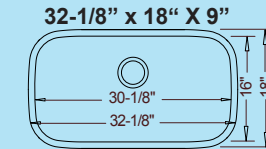

Lancer INTREPID

18 Gauge

16 Gauge

Optional Grid Set #GD-059

Models in these first three rows share the same installation template.

Grid Set Not Available

Optional Grid #GD-062

Optional Grid Set #GD-060