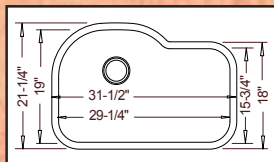

Optional Grid #GD-106

32-1/2" x 18-1/2"
depth 9"

VS18339

70/30 Shaped Large Single

Optional Grid #GD-107

31-1/2" x 21-1/4"
depth 9"

VS18263

20" D Bowl

Optional Grid #GD-113

19-3/4" x 20-1/2"
depth 9"

VS18187

27" Medium Single

Optional Grid #GD-109

27" x 18"
depth 9"

VS18633

25" Medium Single