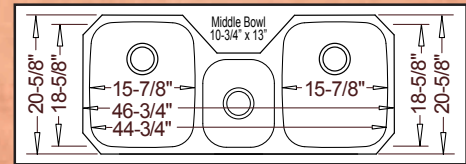

Additional *Lancer* Models

VS18300

Triple Bowl

Optional Grid Set #GD-108

46-3/4" x 20-5/8" ~ depth 9" / 6-7/8" / 9"

VS18555

Low Divide 50/50

Optional Grid Set #GD-105

32-1/4" x 18-3/4"
overall depth: 9"
divide depth: 6"

VS40409

8" 50/50

7" Model Available (VS4040-7)

Optional Grid #GD-65

29-1/8" x 18-1/2"
depth 8"

VS18199

Unique Large Single