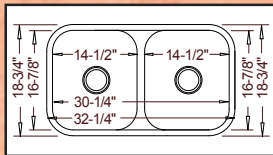

Additional *Lancer* Models

VS18300

Triple Bowl

Optional Grid Set #GD-108

46-3/4" x 20-5/8" ~ depth 9" / 6-7/8" / 9"

VS18555

Low Divide 50/50

Optional Grid Set #GD-105

32-1/4" x 18-3/4"
overall depth: 9"
divide depth: 6"

VS40409

8" 50/50

7" Model Available (VS4040-7)

Optional Grid #GD-65

29-1/8" x 18-1/2"
depth 8"

VS18199

Unique Large Single