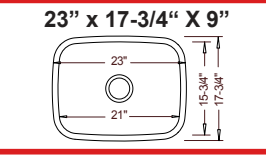

Optional Grid #GD-063