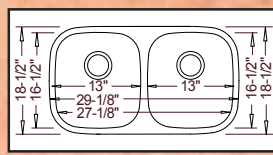

32-1/4" x 18-3/4"
overall depth: 9"
divide depth: 6"

VS40409

8" 50/50

7" Model Available (VS4040-7)

Optional Grid #GD-65

29-1/8" x 18-1/2"
depth 8"

VS18199

Unique Large Single

Optional Grid #GD-106

32-1/2" x 18-1/2"
depth 9"

VS18339

70/30 Shaped Large Single

Optional Grid #GD-107

31-1/2" x 21-1/4"
depth 9"

VS18263

20" D Bowl