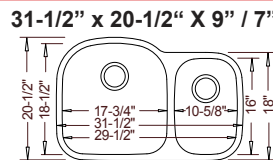

Optional Grid Set #GD-061