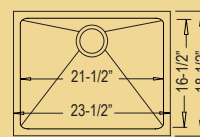

ADA-MP5050
Large Single Style

31" x 18" X 5-1/2"

ADA-MP3118
Medium Single Style

31" x 18" X 5-1/2"

Urban Place ADA Undermount Models

Featuring R15mm Rounded Inside "Radial" Corners

ADA-R-ZS-300
Large Single Style

31-3/4" x 18-1/2" X 5-1/2"

ADA-R-ZS-600
Medium Single Style

23-1/2" x 18-1/2" X 5-1/2"

ADA Drop-In Models

3-Hole: ADA-922-3

4-Hole: ADA-922-4

50/50 Style

33" x 22" x 6" / 6"

"D" Bowl Style

25" x 22" x 9"

DI-9668

Medium Single Style

25" x 22" x 8"

DI-769

Small Single / Bar Style

15" x 15" x 5-1/2"