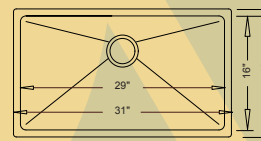

Metro Place ADA Undermount Models

Featuring R20mm Rounded Inside "Radial" Corners

31" x 18" X 5-1/2"