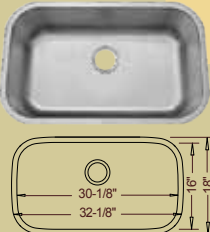

Primo / Leonet / Futura ADA Undermount Models

Featuring R15mm Rounded Inside "Radial" Corners

ADA-802
50/50 Style

32-1/4" x 18-1/2" x 5-1/2" / 5-1/2"

ADA-868
Large Single Style

30" x 18-1/8" x 5-1/2"

ADA-862
Medium Single Style

23-3/8" x 17-3/4" x 5-1/2"

ADA-978
Small Single Style

16" x 16" x 5-1/2"

Lancer / Intrepid ADA Undermount Models

Featuring R50mm Rounded Inside "Radial" Corners

ADA-VS5050
50/50 Style

32-1/8" x 18" x 5-1/2" / 5-1/2"

ADA-VS3218
32" Large Single Style

32-1/8" x 18" x 5-1/2"

ADA-VS18813
30" Large Single style

30" x 18" x 5-1/2"

ADA-VS2318
Medium Single Style

23" x 17-3/4" x 5-1/2"

Metro Place ADA Undermount Models

Featuring R20mm Rounded Inside "Radial" Corners

"D" Bowl Style

25" x 22" x 9"

DI-9668

Medium Single Style

25" x 22" x 8"

DI-769

Small Single / Bar Style

15" x 15" x 5-1/2"