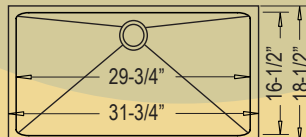

ADA-MP5050
Large Single Style

31" x 18" X 5-1/2"

ADA-MP3118
Medium Single Style

31" x 18" X 5-1/2"

Urban Place ADA Undermount Models

Featuring R15mm Rounded Inside "Radial" Corners

ADA-R-ZS-300
Large Single Style

31-3/4" x 18-1/2" X 5-1/2"

ADA-R-ZS-600
Medium Single Style

23-1/2" x 18-1/2" X 5-1/2"

ADA Drop-In Models

3-Hole: ADA-922-3

4-Hole: ADA-922-4

50/50 Style

33" x 22" x 6" / 6"