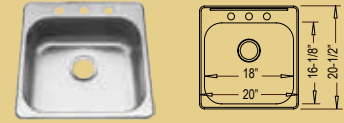

31-3/4" x 18-1/2" X 5-1/2"

ADA-R-ZS-600
Medium Single Style

23-1/2" x 18-1/2" X 5-1/2"

ADA Drop-In Models

3-Hole: ADA-922-3

4-Hole: ADA-922-4

50/50 Style

33" x 22" x 6" / 6"

ADA-966

Medium Single Style

25" x 22" x 6"

ADA-963

Small Single Style

20" x 20-1/2" x 6"

DROP-IN

(Non-ADA)

1-Hole: DI-5050-1

3-Hole: DI-5050-3

4-Hole: DI-5050-4

50/50 Style

(4-Hole Version Shown)

33" x 22" x 8" / 8"

DI-6040

60/40 Style