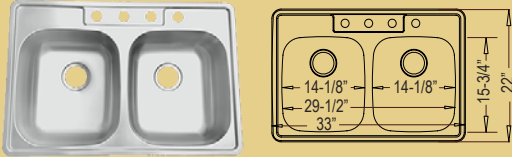

31-3/4" x 18-1/2" X 5-1/2"

ADA-R-ZS-600
Medium Single Style

23-1/2" x 18-1/2" X 5-1/2"

ADA Drop-In Models

3-Hole: ADA-922-3

4-Hole: ADA-922-4

50/50 Style

33" x 22" x 6" / 6"

ADA-966

Medium Single Style

25" x 22" x 6"

ADA-963

Small Single Style

20" x 20-1/2" x 6"

DROP-IN

(Non-ADA)