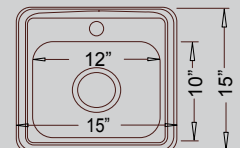

31-3/4" x 18-1/2" X 5-1/2"

ADA-R-ZS-600
Medium Single Style

23-1/2" x 18-1/2" X 5-1/2"

ADA Drop-In Models

3-Hole: ADA-922-3

4-Hole: ADA-922-4

50/50 Style

33" x 22" x 6" / 6"

1-Hole: DI-5050-1

3-Hole: DI-5050-3

4-Hole: DI-5050-4

50/50 Style

(4-Hole Version Shown)

33" x 22" x 8" / 8"

DI-6040

60/40 Style

33" x 22" x 8" / 7"

1-Hole: DI-869-1

3-Hole: DI-869-3

4-Hole: DI-869-4

Large Single Style

(3-Hole Version Shown)

33" x 22" x 9"

DI-MS

"D" Bowl Style

25" x 22" x 9"

DI-9668

Medium Single Style

25" x 22" x 8"

DI-769

Small Single / Bar Style

15" x 15" x 5-1/2"