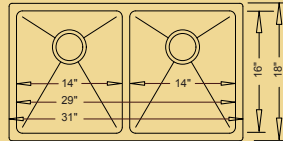

23-3/8" x 17-3/4" x 5-1/2"

ADA-978
Small Single Style

16" x 16" x 5-1/2"

Lancer / Intrepid ADA Undermount Models

Featuring R50mm Rounded Inside "Radial" Corners

ADA-VS5050
50/50 Style

32-1/8" x 18" x 5-1/2" / 5-1/2"

ADA-VS3218
32" Large Single Style

32-1/8" x 18" x 5-1/2"

ADA-VS18813
30" Large Single style

30" x 18" x 5-1/2"

ADA-VS2318
Medium Single Style

23" x 17-3/4" x 5-1/2"

Metro Place ADA Undermount Models

Featuring R20mm Rounded Inside "Radial" Corners

ADA-MP5050
Large Single Style

31" x 18" X 5-1/2"

ADA-MP3118
Medium Single Style

31" x 18" X 5-1/2"

Urban Place ADA Undermount Models

Featuring R15mm Rounded Inside "Radial" Corners

ADA-R-ZS-300
Large Single Style

"D" Bowl Style

25" x 22" x 9"

DI-9668

Medium Single Style

25" x 22" x 8"

DI-769

Small Single / Bar Style

15" x 15" x 5-1/2"