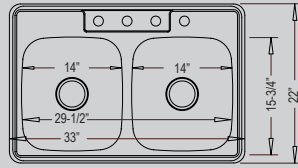

ADA-966

Medium Single Style

25" x 22" x 6"

ADA-963

Small Single Style

20" x 20-1/2" x 6"

DROP-IN

(Non-ADA)

1-Hole: DI-5050-1

3-Hole: DI-5050-3

4-Hole: DI-5050-4

50/50 Style

(4-Hole Version Shown)

33" x 22" x 8" / 8"

DI-6040

60/40 Style

33" x 22" x 8" / 7"

1-Hole: DI-869-1

3-Hole: DI-869-3

4-Hole: DI-869-4

Large Single Style

(3-Hole Version Shown)

33" x 22" x 9"

DI-MS

"D" Bowl Style

25" x 22" x 9"

DI-9668

Medium Single Style

25" x 22" x 8"

DI-769

Small Single / Bar Style

15" x 15" x 5-1/2"