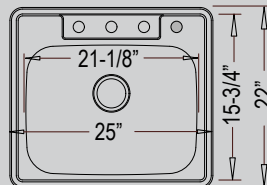

31-3/4" x 18-1/2" X 5-1/2"

ADA-R-ZS-600
Medium Single Style

23-1/2" x 18-1/2" X 5-1/2"

ADA Drop-In Models

3-Hole: ADA-922-3

4-Hole: ADA-922-4

50/50 Style

33" x 22" x 6" / 6"

1-Hole: DI-5050-1

3-Hole: DI-5050-3

4-Hole: DI-5050-4

50/50 Style

(4-Hole Version Shown)

33" x 22" x 8" / 8"

DI-6040

60/40 Style

33" x 22" x 8" / 7"

1-Hole: DI-869-1

3-Hole: DI-869-3

4-Hole: DI-869-4

Large Single Style

(3-Hole Version Shown)

33" x 22" x 9"

DI-MS

"D" Bowl Style

25" x 22" x 9"

DI-9668

Medium Single Style

25" x 22" x 8"

DI-769

Small Single / Bar Style

15" x 15" x 5-1/2"