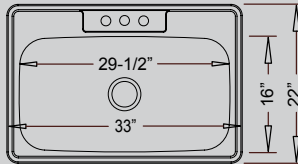

1-Hole: DI-5050-1

3-Hole: DI-5050-3

4-Hole: DI-5050-4

50/50 Style

(4-Hole Version Shown)

33" x 22" x 8" / 8"

DI-6040

60/40 Style

33" x 22" x 8" / 7"

1-Hole: DI-869-1

3-Hole: DI-869-3

4-Hole: DI-869-4

Large Single Style

(3-Hole Version Shown)

33" x 22" x 9"

DI-MS

"D" Bowl Style

25" x 22" x 9"

DI-9668

Medium Single Style

25" x 22" x 8"

DI-769

Small Single / Bar Style

15" x 15" x 5-1/2"