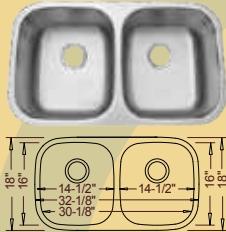

23-3/8" x 17-3/4" x 5-1/2"

ADA-978
Small Single Style

16" x 16" x 5-1/2"

Lancer / Intrepid ADA Undermount Models

Featuring R50mm Rounded Inside "Radial" Corners

ADA-VS5050
50/50 Style

32-1/8" x 18" x 5-1/2" / 5-1/2"

ADA-VS3218
32" Large Single Style

32-1/8" x 18" x 5-1/2"

ADA-VS18813
30" Large Single style

30" x 18" x 5-1/2"

ADA-VS2318
Medium Single Style

23" x 17-3/4" x 5-1/2"

Metro Place ADA Undermount Models

Featuring R20mm Rounded Inside "Radial" Corners

ADA-MP5050
Large Single Style

31" x 18" X 5-1/2"

ADA-MP3118
Medium Single Style

31" x 18" X 5-1/2"

Urban Place ADA Undermount Models

Featuring R15mm Rounded Inside "Radial" Corners

ADA-R-ZS-300
Large Single Style

"D" Bowl Style

25" x 22" x 9"

DI-9668

Medium Single Style

25" x 22" x 8"

DI-769

Small Single / Bar Style

15" x 15" x 5-1/2"