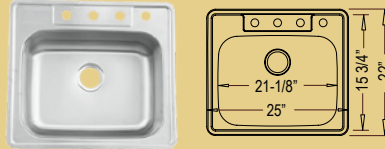

31-3/4" x 18-1/2" X 5-1/2"

ADA-R-ZS-600
Medium Single Style

23-1/2" x 18-1/2" X 5-1/2"

ADA Drop-In Models

3-Hole: ADA-922-3

4-Hole: ADA-922-4

50/50 Style

33" x 22" x 6" / 6"

ADA-966

Medium Single Style

25" x 22" x 6"

ADA-963

Small Single Style

20" x 20-1/2" x 6"

DROP-IN

(Non-ADA)