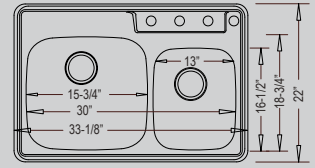

ADA-966

Medium Single Style

25" x 22" x 6"

ADA-963

Small Single Style

20" x 20-1/2" x 6"

DROP-IN

(Non-ADA)

1-Hole: DI-5050-1

3-Hole: DI-5050-3

4-Hole: DI-5050-4

50/50 Style

(4-Hole Version Shown)

33" x 22" x 8" / 8"

DI-6040

60/40 Style

33" x 22" x 8" / 7"

1-Hole: DI-869-1

3-Hole: DI-869-3

4-Hole: DI-869-4

Large Single Style

(3-Hole Version Shown)

33" x 22" x 9"

DI-MS

"D" Bowl Style

25" x 22" x 9"

DI-9668

Medium Single Style

25" x 22" x 8"

DI-769

Small Single / Bar Style

15" x 15" x 5-1/2"