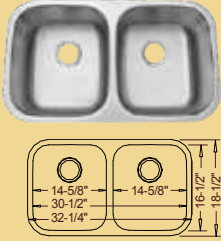

ADA COMPLIANT STAINLESS STEEL SINKS

"ADA Requirements include sink depths of no more than 6-1/2 inches, counter rim height of no more than 34 inches, and knee clearance that is at least 27 inches." The following sinks meet these ADA requirements for kitchen use. We have many models throughout our catalog that are ADA compliant, using the above requirements.

Primo / Leonet / Futura ADA Undermount Models

Featuring R15mm Rounded Inside "Radial" Corners

ADA-802
50/50 Style

32-1/4" x 18-1/2" x 5-1/2" / 5-1/2"

ADA-868
Large Single Style

30" x 18-1/8" x 5-1/2"

ADA-862
Medium Single Style

23-3/8" x 17-3/4" x 5-1/2"

ADA-978
Small Single Style

16" x 16" x 5-1/2"

Lancer / Intrepid ADA Undermount Models

Featuring R50mm Rounded Inside "Radial" Corners

ADA-VS5050
50/50 Style

32-1/8" x 18" x 5-1/2" / 5-1/2"

"D" Bowl Style

25" x 22" x 9"

DI-9668

Medium Single Style

25" x 22" x 8"

DI-769

Small Single / Bar Style

15" x 15" x 5-1/2"