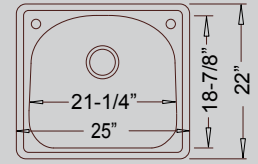

31-3/4" x 18-1/2" X 5-1/2"

ADA-R-ZS-600
Medium Single Style

23-1/2" x 18-1/2" X 5-1/2"

ADA Drop-In Models

3-Hole: ADA-922-3

4-Hole: ADA-922-4

50/50 Style

33" x 22" x 6" / 6"

1-Hole: DI-5050-1

3-Hole: DI-5050-3

4-Hole: DI-5050-4

50/50 Style

(4-Hole Version Shown)

33" x 22" x 8" / 8"

DI-6040

60/40 Style

33" x 22" x 8" / 7"

1-Hole: DI-869-1

3-Hole: DI-869-3

4-Hole: DI-869-4

Large Single Style

(3-Hole Version Shown)

33" x 22" x 9"

DI-MS

"D" Bowl Style

25" x 22" x 9"

DI-9668

Medium Single Style

25" x 22" x 8"

DI-769

Small Single / Bar Style

15" x 15" x 5-1/2"