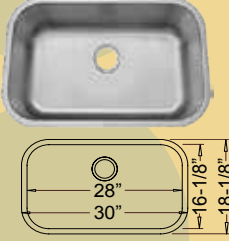

Primo / Leonet / Futura ADA Undermount Models

Featuring R15mm Rounded Inside "Radial" Corners

ADA-802
50/50 Style

32-1/4" x 18-1/2" x 5-1/2" / 5-1/2"

ADA-868
Large Single Style

30" x 18-1/8" x 5-1/2"

ADA-862
Medium Single Style

23-3/8" x 17-3/4" x 5-1/2"

ADA-978
Small Single Style

16" x 16" x 5-1/2"

Lancer / Intrepid ADA Undermount Models

Featuring R50mm Rounded Inside "Radial" Corners

ADA-VS5050
50/50 Style

32-1/8" x 18" x 5-1/2" / 5-1/2"

ADA-VS3218
32" Large Single Style

32-1/8" x 18" x 5-1/2"

ADA-VS18813
30" Large Single style

30" x 18" x 5-1/2"

ADA-VS2318
Medium Single Style

23" x 17-3/4" x 5-1/2"

Metro Place ADA Undermount Models

Featuring R20mm Rounded Inside "Radial" Corners

"D" Bowl Style

25" x 22" x 9"

DI-9668

Medium Single Style

25" x 22" x 8"

DI-769

Small Single / Bar Style

15" x 15" x 5-1/2"