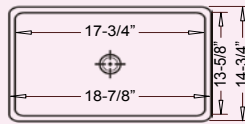

## BLOCK

Outer: 18-7/8" x 14-3/4" x 5-1/4"  
Inner: 17-3/4" x 13-5/8" x 4-1/4"

CH888 (White)