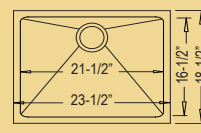

23-1/2" x 18-1/2" X 5-1/2"