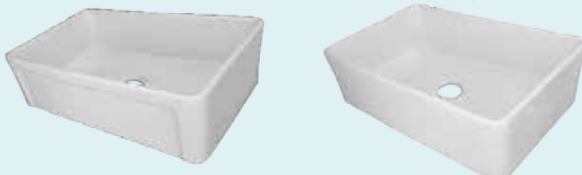

TRADITION *Large Single Style*

CH1110
Optional Grid #79
Outer: 30" x 20" x 10"
Inner: 28-1/2" x 18-1/2" x 7-1/2"

The Tradition is "Dual-Mountable", featuring a notched front on one side, and a smooth front on the other.