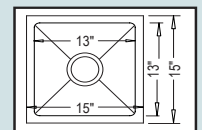

"LIBATION"

Radial: R-ZS-500 ■ Zero-Edge: ZS-500

15" x 15" X 9"

Grid Not Available