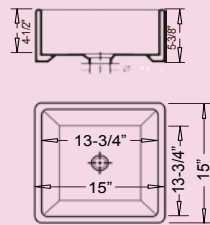

Outer: 15" x 15" x 5-3/8"
Inner: 13-3/4" x 13-3/4" x 4-1/2"
CH555 (White)