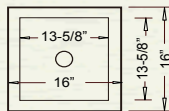

## CHECKER

Outer: 16" x 16" x 7-1/8"  
Inner: 13-5/8" x 13-5/8" x 5-1/8"

YES1414 (White)