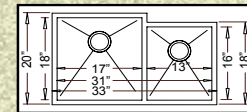

FARMHOUSE SINKS

HOMEPLACE 15 GAUGE STAINLESS STEEL

"Handmade" SERIES

Optional grid(s) and strainers are available for all Homeplace models

"CROCKETT"

HBS3018-N (Zero Edge)
HR-HBS3018B-N (Radial)
Grid #GD-126

30" x 18" x 10"

"JASPER"

HBS3219-N (Zero Edge)
HR-HBS3219B-N (Radial)
Grid #GD-125

32" x 19" x 10"

"BOWIE" 50/50

HA120-N (Zero Edge)
HR-HA120B-N (Radial)
Grid Set #GD-124

32" x 19" x 10"

"FAIRFIELD" 50/50

HBE2920-N (Zero Edge)
HR-HBE2920B-N (Radial)
Grid #GD-131 (Two needed for set)

29" x 20" x 10"

"KILGORE" 60/40

HBO3320A-N (Zero Edge)
HR-HBO3320AB-N (Radial)
Reverse Available - **Both Styles!**
Big Bowl Grid #GD-132 ~ Small Bowl Grid #GD-131

33" x 20" x 10"

"LIBERTY" 50/50

HBE3720-N (Zero Edge)
HR-HBE3720B-N (Radial)
Grid #GD-132 (Two needed for set)

37" x 20" x 10"

"LIVINGSTON" 60/40

HBO3320-N (Zero Edge)
HR-HBO3320B-N (Radial)
Big Bowl Grid #GD-132 ~ Small Bowl Grid #GD-131

33" x 20" x 10"

"ALTO"

HBS2318-N (Zero Edge)
HR-HBS2318B-N (Radial)
Grid #GD-135

23" x 18" x 10"

"RUSK"

HBB1920-N (Zero Edge)
HR-HBB1920B-N (Radial)
Grid #GD-132

19" x 20" x 10"

"CONROE"

HBB1818-N (Zero Edge)
HR-HBB1818B-N (Radial)
Grid #GD-134

18" x 18" x 10"

"CARTHAGE"

HBB1520-N (Zero Edge)
HR-HBB1520B-N (Radial)
Grid #GD-131

15" x 20" x 10"

"NEWTON"

HA2385-N (Zero Edge)
HR-HA2385B-N (Radial)
Grid #GD-117

23" x 8-1/2" x 6-1/2"

"MILAM" LAUNDRY SINK

HR-HA450B-N (Radial) Grid #GD-135

23-1/2" x 18-1/2" x 12"

See Optional Strainers
in the
Accessories Section

"HENDERSON" DROP-IN

HR-HA291B (Radial) Grid Set #GD-043

33" x 22" x 9-1/2"

The "Henderson" (available with Radial bowls) is a unique HANDMADE 15 gauge "Drop-In" design, that simply replaces the traditional 33" x 22" drop-in sink. When installed, it gives an otherwise plain kitchen a new upscale and updated look.

R231222