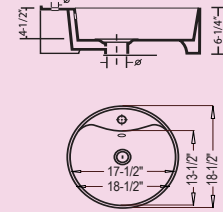

Outer: 18-1/2" x 18-1/2" x 6-1/4"
Inner: 17-1/2" x 13-1/2" x 4-1/2"

CH6510 (White)
CH6520 (Bisque)
CH6530 (Black)