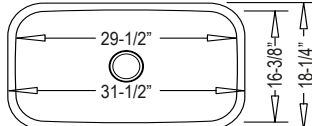

Optional Grid #GD-073

----- **32" Large Single** -----

**Primo
Equivalent Not
Available**

WARREN

MUSTANG

LE-358

FA302