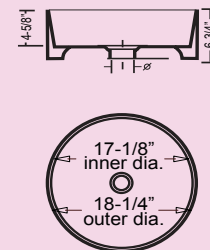

Outer: 18-1/4" dia. x 6-3/4"
Inner: 17-1/8" dia. x 4-5/8"

CH6110 (White)
CH6120 (Bisque)
CH6130 (Black)