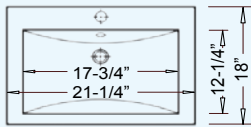

Outer: 21-1/4" x 18" x 6-3/4"
Inner: 17-3/4" x 12-1/4" x 5"

CH2510 (White)
CH2520 (Bisque)