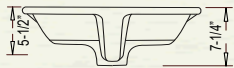

Rectangular Undermount

TROUGH

* ADA COMPLIANT

Outer: 23-1/2" x 14-1/2" x 7-3/4"
Inner: 20-3/4" x 12-1/4" x 5-1/2"

CH433 (White)
CH435 (Bisque)
CH455 (Black)

TRENCH

* ADA COMPLIANT

Outer: 20-7/8" x 14-5/8" x 8-1/4"
Inner: 18-1/2" x 12-3/8" x 6-1/4"

YES483 (White)
YES485 (Bisque)
YES490 (Black)

SCOOP

* ADA COMPLIANT

Outer: 20-1/4" x 15" x 7-1/2"
Inner: 18-1/4" x 13" x 5-1/2"

YES4410 (White)
YES4420 (Bisque)

DART

* ADA COMPLIANT

Outer: 18-1/8" x 13" x 7-1/2"
Inner: 16-1/4" x 11" x 5-1/2"

YES6360 (White)
YES6365 (Bisque)

BASIN

* ADA COMPLIANT

Outer: 20-7/8" x 13-5/8" x 7-1/4"
Inner: 18-3/4" x 11-1/2" x 5-1/2"

YES533 (White)
YES535 (Bisque)

CLUTCH

* ADA COMPLIANT

Outer: 17-1/4" x 17-1/4" x 7-1/2"
Inner: 14-7/8" x 14-7/8" x 5-3/4"

YES1717 (White)

CREST

* ADA COMPLIANT

Outer: 20-3/4" x 14" x 7-1/4"
Inner: 17-1/4" x 12-5/8" x 5-1/4"

YES3910 (White)

FRAME

Outer: 20" x 16" x 7"
Inner: 17-1/4" x 13-1/8" x 4-1/2"

CH1910 (White)
CH1930 (Bisque)

BOWE

Outer: 19-3/4" x 16" x 7-3/8"
Inner: 18" x 13-3/8" x 5-1/4"

CH470 (White)

CHECKER

Outer: 16" x 16" x 7-1/8"
Inner: 13-5/8" x 13-5/8" x 5-1/8"

YES1414 (White)

FLUME

Outer: 21-1/8" x 16" x 7-1/8"
Inner: 19-1/2" x 14-5/8" x 5"

YES1914 (White)

HATCH

Outer: 22-1/8" x 15" x 6-7/8"
Inner: 19-7/8" x 13" x 5-1/8"

YES2115 (White)

*ADA-Compliant when installed according to ADA mounting guidelines