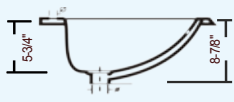

Drop-In

LEDGE

Outer: 21-1/4" x 18" x 6-3/4"
Inner: 17-3/4" x 12-1/4" x 5"

CH2510 (White)
CH2520 (Bisque)

LEDGE 3-HOLE

Outer: 21-1/4" x 18" x 6-3/4"
Inner: 17-3/4" x 12-1/4" x 5"

CH2510-3 (White)
CH2520-3 (Bisque)

CORNET

Outer: 21-1/2" x 14-3/4" x 7-1/2"
Inner: 17-1/2" x 11-1/4" x 5-1/4"

CH560 (White)
CH565 (Bisque)

DAISY

Outer: 21-3/4" x 18-5/8" x 8-1/4"
Inner: 17-1/4" x 12-1/4" x 6-3/8"

YES300 (White)
YES310 (Bisque)

DAISY 3-HOLE

Outer: 22-1/8" x 18-7/8" x 8-1/2"
Inner: 18-1/8" x 12-1/2" x 6"

YES300-3 (White)
YES310-3 (Bisque)

DERBY

Outer: 17-1/2" x 15-1/2" x 7"
Inner: 13-1/2" x 11-1/2" x 5-1/4"

CH333 (White)
CH335 (Bisque)
CH351 (Black)

DUGOUT

Outer: 22-1/2" x 18-1/4" x 8-7/8"
Inner: 16-3/4" x 11-1/8" x 5-3/4"

CH2320 (White)
CH2330 (Bisque)

PALM

Outer: 22" x 18-1/8" x 9-1/2"
Inner: 18-1/4" x 10-1/2" x 6-3/4"

CH570 (White)
CH571 (Bisque)
CH572 (Black)

TULIP

Outer: 17-1/2" x 14-1/4" x 7"
Inner: 15" x 12-1/4" x 5"

CH500 (White)
CH510 (Bisque)
CH520 (Black)

DELRAY

Outer: 21-1/2" x 18" x 6-3/4"
Inner: 18-1/8" x 11-1/2" x 4"

CH640 (White)
CH650 (Bisque)

*Delray drop-in lip height: 3-1/2"
Can also be installed as a vessel*

LAVER

Outer: 18" x 15-1/2" x 7"
Inner: 16-3/4" x 14-1/4" x 5-1/4"
CH810 (White)

Outer: 19-1/8" dia. x 8"
Inner: 15" x 13" x 6"
YES1919 (White)

ROTUNDA