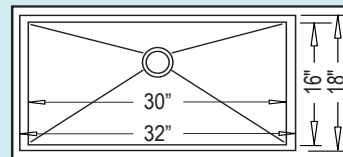

Optional Grid Set #101