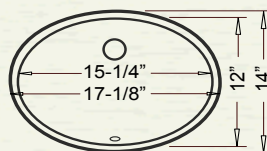

CONTINENTAL

Ceramic Sinks

A SUPERIOR LINE OF HIGH QUALITY

**Vitreous China
Porcelain Style Sinks**

Sink Colors

White

Bisque

Black

Please Check Models For Availability

All porcelain sinks are fired at a very high temperature. Final dimensions may vary slightly.

Oval Undermount

LOTUS

* ADA COMPLIANT

Outer: 19-3/8" x 15-3/4" x 8-1/4"
Inner: 17-3/8" x 14-1/4" x 6-1/2"

YES933 (White)
YES935 (Bisque)

OVAL ADA

* ADA COMPLIANT

Outer: 19" x 16" x 5-1/2"
Inner: 16-1/2" x 13-3/2" x 3-1/2"

CH966 (White)

MARADA

* ADA COMPLIANT

Outer: 18-1/4" x 15" x 8"
Inner: 16-1/4" x 13" x 6"

CH980 (White)
CH992 (Bisque)

ACORN

* ADA COMPLIANT

Outer: 17-1/8" x 14" x 7-3/4"
Inner: 15-1/4" x 12" x 6"

CH833 (White)
CH835 (Bisque)
CH851 (Black)

BUD

* ADA COMPLIANT

Outer: 15-1/2" x 13-1/2" x 8"
Inner: 13-1/2" x 11-1/2" x 6-1/4"

CH883 (White)
CH885 (Bisque)

ORBIT

* ADA COMPLIANT

Outer: 17" dia. x 7"
Inner: 15" dia. x 4-3/4"
CH1310 (White)
CH1320 (Bisque)
CH1330 (Black)

*ADA-Compliant when installed according to ADA mounting guidelines