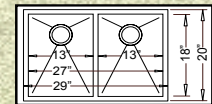

FARMHOUSE SINKS

HOMEPLACE 15 GAUGE STAINLESS STEEL

"Handmade" SERIES

Optional grid(s) and strainers are available for all Homeplace models

"CROCKETT"

HBS3018-N (Zero Edge)
HR-HBS3018B-N (Radial)
Grid #GD-126

30" x 18" x 10"

"JASPER"

HBS3219-N (Zero Edge)
HR-HBS3219B-N (Radial)
Grid #GD-125

32" x 19" x 10"

"BOWIE" 50/50

HA120-N (Zero Edge)
HR-HA120B-N (Radial)
Grid Set #GD-124

32" x 19" x 10"

"FAIRFIELD" 50/50

HBE2920-N (Zero Edge)
HR-HBE2920B-N (Radial)
Grid #GD-131 (Two needed for set)

29" x 20" x 10"

"KILGORE" 60/40

HBO3320A-N (Zero Edge)
HR-HBO3320AB-N (Radial)
Reverse Available - **Both Styles!**
Big Bowl Grid #GD-132 ~ Small Bowl Grid #GD-131

33" x 20" x 10"

"LIBERTY" 50/50

HBE3720-N (Zero Edge)
HR-HBE3720B-N (Radial)
Grid #GD-132 (Two needed for set)

37" x 20" x 10"

"LIVINGSTON" 60/40

HBO3320-N (Zero Edge)
HR-HBO3320B-N (Radial)
Big Bowl Grid #GD-132 ~ Small Bowl Grid #GD-131

33" x 20" x 10"

"ALTO"

HBS2318-N (Zero Edge)
HR-HBS2318B-N (Radial)
Grid #GD-135

23" x 18" x 10"

"RUSK"

HBB1920-N (Zero Edge)
HR-HBB1920B-N (Radial)
Grid #GD-132

19" x 20" x 10"

"CONROE"

HBB1818-N (Zero Edge)
HR-HBB1818B-N (Radial)
Grid #GD-134

18" x 18" x 10"

"CARTHAGE"

HBB1520-N (Zero Edge)
HR-HBB1520B-N (Radial)
Grid #GD-131

15" x 20" x 10"

"NEWTON"

HA2385-N (Zero Edge)
HR-HA2385B-N (Radial)
Grid #GD-117

23" x 8-1/2" x 6-1/2"

"MILAM" LAUNDRY SINK

HR-HA450B-N (Radial) Grid #GD-135

23-1/2" x 18-1/2" x 12"

See Optional Strainers
in the
Accessories Section

"HENDERSON" DROP-IN

HR-HA291B (Radial) Grid Set #GD-043

33" x 22" x 9-1/2"

The "Henderson" (available with Radial bowls) is a unique HANDMADE 15 gauge "Drop-In" design, that simply replaces the traditional 33" x 22" drop-in sink. When installed, it gives an otherwise plain kitchen a new upscale and updated look.

R231222