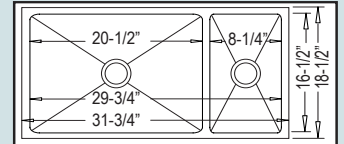

"RENDITION"

Radial: R-ZS-200 ■ Zero-Edge: ZS-200

Optional Grid #GD-041

31-3/4" x 18-1/2" X 9" / 6"