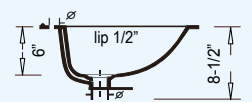

Outer: 22-1/8" x 18-7/8" x 8-1/2"
Inner: 18-1/8" x 12-1/2" x 6"

YES300-3 (White)
YES310-3 (Bisque)