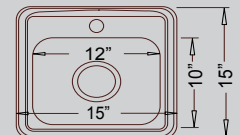

ADA Drop-In Models

3-Hole: ADA-922-3
4-Hole: ADA-922-4
50/50 Style
33" x 22" x 6" / 6"

ADA-966
Medium Single Style
25" x 22" x 6"

ADA-963
Small Single Style
20" x 20-1/2" x 6"

DROP-IN

(Non-ADA)

1-Hole: DI-5050-1
3-Hole: DI-5050-3
4-Hole: DI-5050-4
50/50 Style
(4-Hole Version Shown)

33" x 22" x 8" / 8"

Top-Mount Stainless

DI-6040
60/40 Style

33" x 22" x 8" / 7"

1-Hole: DI-869-1
3-Hole: DI-869-3
4-Hole: DI-869-4

Large Single Style
(3-Hole Version Shown)

33" x 22" x 9"

DI-MS
"D" Bowl Style

25" x 22" x 9"

DI-9668
Medium Single Style

25" x 22" x 8"

DI-769
Small Single / Bar Style

15" x 15" x 5-1/2"

R240411