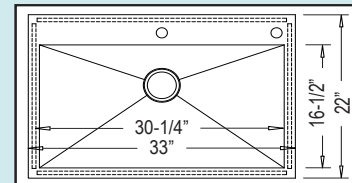

ZS-T-3322-9-1
Grid Set #GD-129