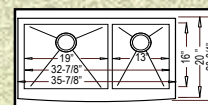

35-7/8" x 20-3/4" x 10"