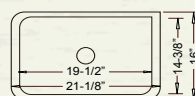

FLUME

Outer: 21-1/8" x 16" x 7-1/8"
Inner: 19-1/2" x 14-5/8" x 5"

YES1914 (White)