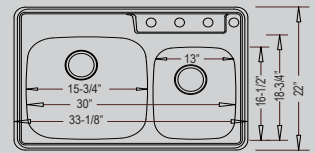

ADA Drop-In Models

3-Hole: ADA-922-3
4-Hole: ADA-922-4
50/50 Style
33" x 22" x 6" / 6"

ADA-966
Medium Single Style
25" x 22" x 6"

ADA-963
Small Single Style
20" x 20-1/2" x 6"

DROP-IN

(Non-ADA)

1-Hole: DI-5050-1
3-Hole: DI-5050-3
4-Hole: DI-5050-4
50/50 Style
(4-Hole Version Shown)

33" x 22" x 8" / 8"

Top-Mount Stainless

DI-6040
60/40 Style

33" x 22" x 8" / 7"

1-Hole: DI-869-1
3-Hole: DI-869-3
4-Hole: DI-869-4

Large Single Style
(3-Hole Version Shown)

33" x 22" x 9"

DI-MS
"D" Bowl Style

25" x 22" x 9"

DI-9668
Medium Single Style

25" x 22" x 8"

DI-769
Small Single / Bar Style

15" x 15" x 5-1/2"

R240411