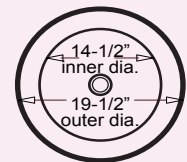

BULB

Outer: 19-1/2" dia. x 5-1/4"
Inner: 14-1/2" dia. x 4-1/2"

CH9110 (White)
CH9120 (Bisque)
CH9130 (Black)