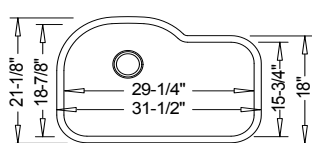

Optional Grid #GD-075

----- **Unique 70/30 Shaped Large Single** -----

**Primo
Equivalent Not
Available**

BRAVO

ORCA

LE-R14

FA958