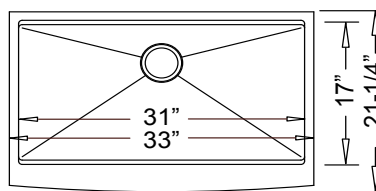

**RG33UM**  
Requires Reveal Cutout

33" x 19-1/2" x 10"

**RG33APRON**  
Reveal -or- Flush Cutout

33" x 21-1/4" x 10"

**RG35SHAP**  
Reveal -or- Flush Cutout

35" x 21-7/8" x 10"

RG35SHAP features a self-trimming 6-1/2" front apron