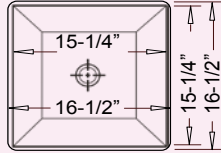

Vanity Vessel

ANGLE

Outer: 16-1/2" x 16-1/2" x 4-5/8"
Inner: 15-1/4" x 15-1/4" x 3-3/8"

CH744 (White)