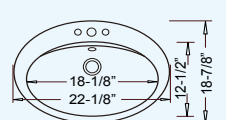

Outer: 22-1/8" x 18-7/8" x 8-1/2"
Inner: 18-1/8" x 12-1/2" x 6"

YES300-3 (White)
YES310-3 (Bisque)