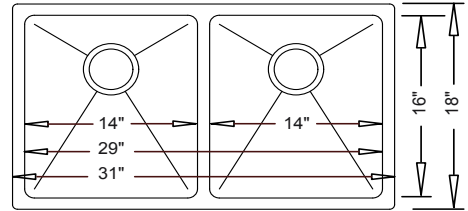

NEW PRODUCT LINE !

See the Accessories Page for Drains and More

- Pressed in the Traditional Manner, with a "Handmade" Look
- Constructed with 304 Grade 18 Gauge Stainless Steel
- R20mm "Radial" Inside Corners for Easier Cleaning

- Undermount Installation
- Sound-Deadening Pads on Each Flat Surface
- Limited Lifetime Warranty

MP5050

An ADA-compliant version of MP5050 is also available. Please see our ADA page.

"50-50"

Optional Grid Set #GD-146

31" x 18" x 9" / 9"

MP3118

An ADA-compliant version of MP3118 is also available. Please see our ADA page.

"Large Single"

Optional Grid #GD-147

31" x 18" x 9"

MP5311

MP5311 Features Reversible Installation; Drain Can Go on Either Side. (Left Installation Shown.)

"Offset Large Single"

Optional Grid #GD-148

31" x 18" x 9"

MP7030

Optional Grid Set #GD-149

"70-30"

31-1/2" x 17-3/4" x 9" / 7"

MP2318

Optional Grid #GD-150

"Medium Single"

23" x 18" x 9"

R240402