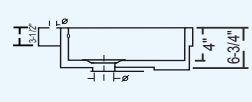

Outer: 21-1/2" x 18" x 6-3/4"
Inner: 18-1/8" x 11-1/2" x 4"

CH640 (White)
CH650 (Bisque)

*Delray drop-in lip height: 3-1/2"
Can also be installed as a vessel*