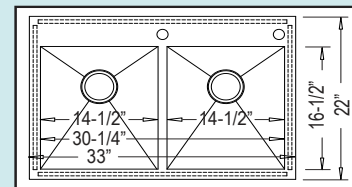

ZS-T-3322-9-2
Grid Set #GD-130