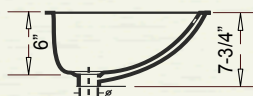

CONTINENTAL

Ceramic Sinks

A SUPERIOR LINE OF HIGH QUALITY

**Vitreous China
Porcelain Style Sinks**

Sink Colors

White

Bisque

Black

Please Check Models For Availability

All porcelain sinks are fired at a very high temperature. Final dimensions may vary slightly.

Oval Undermount

LOTUS

* ADA COMPLIANT

Outer: 19-3/8" x 15-3/4" x 8-1/4"
Inner: 17-3/8" x 14-1/4" x 6-1/2"

YES933 (White)
YES935 (Bisque)

OVAL ADA

* ADA COMPLIANT

Outer: 19" x 16" x 5-1/2"
Inner: 16-1/2" x 13-3/2" x 3-1/2"

CH966 (White)

MARADA

* ADA COMPLIANT

Outer: 18-1/4" x 15" x 8"
Inner: 16-1/4" x 13" x 6"

CH980 (White)
CH992 (Bisque)

ACORN

* ADA COMPLIANT

Outer: 17-1/8" x 14" x 7-3/4"
Inner: 15-1/4" x 12" x 6"

CH833 (White)
CH835 (Bisque)
CH851 (Black)

BUD

* ADA COMPLIANT

Outer: 15-1/2" x 13-1/2" x 8"
Inner: 13-1/2" x 11-1/2" x 6-1/4"

CH883 (White)
CH885 (Bisque)

ORBIT

* ADA COMPLIANT

Outer: 17" dia. x 7"
Inner: 15" dia. x 4-3/4"
CH1310 (White)
CH1320 (Bisque)
CH1330 (Black)

*ADA-Compliant when installed according to ADA mounting guidelines