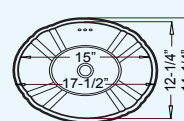

## TULIP

Outer: 17-1/2" x 14-1/4" x 7"  
Inner: 15" x 12-1/4" x 5"

CH500 (White)  
CH510 (Bisque)  
CH520 (Black)