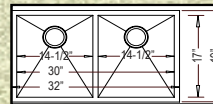

FARMHOUSE SINKS

HOMEPLACE 15 GAUGE STAINLESS STEEL

"Handmade" SERIES

Optional grid(s) and strainers are available for all Homeplace models

"CROCKETT"

HBS3018-N (Zero Edge)
HR-HBS3018B-N (Radial)
Grid #GD-126

30" x 18" x 10"

"JASPER"

HBS3219-N (Zero Edge)
HR-HBS3219B-N (Radial)
Grid #GD-125

32" x 19" x 10"

"BOWIE" 50/50

HA120-N (Zero Edge)
HR-HA120B-N (Radial)
Grid Set #GD-124

32" x 19" x 10"

"FAIRFIELD" 50/50

HBE2920-N (Zero Edge)
HR-HBE2920B-N (Radial)
Grid #GD-131 (Two needed for set)

29" x 20" x 10"

"KILGORE" 60/40

HBO3320A-N (Zero Edge)
HR-HBO3320AB-N (Radial)
Reverse Available - **Both Styles!**
Big Bowl Grid #GD-132 ~ Small Bowl Grid #GD-131

33" x 20" x 10"

"LIBERTY" 50/50

HBE3720-N (Zero Edge)
HR-HBE3720B-N (Radial)
Grid #GD-132 (Two needed for set)

37" x 20" x 10"

"LIVINGSTON" 60/40

HBO3320-N (Zero Edge)
HR-HBO3320B-N (Radial)
Big Bowl Grid #GD-132 ~ Small Bowl Grid #GD-131

33" x 20" x 10"

"ALTO"

HBS2318-N (Zero Edge)
HR-HBS2318B-N (Radial)
Grid #GD-135

23" x 18" x 10"

"RUSK"

HBB1920-N (Zero Edge)
HR-HBB1920B-N (Radial)
Grid #GD-132

19" x 20" x 10"

"CONROE"

HBB1818-N (Zero Edge)
HR-HBB1818B-N (Radial)
Grid #GD-134

18" x 18" x 10"

"CARTHAGE"

HBB1520-N (Zero Edge)
HR-HBB1520B-N (Radial)
Grid #GD-131

15" x 20" x 10"

"NEWTON"

HA2385-N (Zero Edge)
HR-HA2385B-N (Radial)
Grid #GD-117

23" x 8-1/2" x 6-1/2"

"MILAM" LAUNDRY SINK

HR-HA450B-N (Radial) Grid #GD-135

23-1/2" x 18-1/2" x 12"

See Optional Strainers
in the
Accessories Section

"HENDERSON" DROP-IN

HR-HA291B (Radial) Grid Set #GD-043

33" x 22" x 9-1/2"

The "Henderson" (available with Radial bowls) is a unique HANDMADE 15 gauge "Drop-In" design, that simply replaces the traditional 33" x 22" drop-in sink. When installed, it gives an otherwise plain kitchen a new upscale and updated look.

R231222