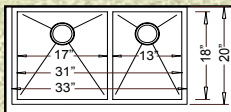

FARMHOUSE SINKS

HOMEPLACE 15 GAUGE STAINLESS STEEL

"Handmade" SERIES

Optional grid(s) and strainers are available for all Homeplace models

"CROCKETT"

HBS3018-N (Zero Edge)
HR-HBS3018B-N (Radial)
Grid #GD-126

30" x 18" x 10"

"JASPER"

HBS3219-N (Zero Edge)
HR-HBS3219B-N (Radial)
Grid #GD-125

32" x 19" x 10"

"BOWIE" 50/50

HA120-N (Zero Edge)
HR-HA120B-N (Radial)
Grid Set #GD-124

32" x 19" x 10"

"FAIRFIELD" 50/50

HBE2920-N (Zero Edge)
HR-HBE2920B-N (Radial)
Grid #GD-131 (Two needed for set)

29" x 20" x 10"

"KILGORE" 60/40

HBO3320A-N (Zero Edge)
HR-HBO3320AB-N (Radial)
Reverse Available - **Both Styles!**
Big Bowl Grid #GD-132 ~ Small Bowl Grid #GD-131

33" x 20" x 10"

"LIBERTY" 50/50

HBE3720-N (Zero Edge)
HR-HBE3720B-N (Radial)
Grid #GD-132 (Two needed for set)

37" x 20" x 10"

"LIVINGSTON" 60/40

HBO3320-N (Zero Edge)
HR-HBO3320B-N (Radial)
Big Bowl Grid #GD-132 ~ Small Bowl Grid #GD-131

33" x 20" x 10"

"ALTO"

HBS2318-N (Zero Edge)
HR-HBS2318B-N (Radial)
Grid #GD-135

23" x 18" x 10"

"RUSK"

HBB1920-N (Zero Edge)
HR-HBB1920B-N (Radial)
Grid #GD-132

19" x 20" x 10"

"CONROE"

HBB1818-N (Zero Edge)
HR-HBB1818B-N (Radial)
Grid #GD-134

18" x 18" x 10"

"CARTHAGE"

HBB1520-N (Zero Edge)
HR-HBB1520B-N (Radial)
Grid #GD-131

15" x 20" x 10"

"NEWTON"

HA2385-N (Zero Edge)
HR-HA2385B-N (Radial)
Grid #GD-117

23" x 8-1/2" x 6-1/2"

"MILAM" LAUNDRY SINK

HR-HA450B-N (Radial) Grid #GD-135

23-1/2" x 18-1/2" x 12"

See Optional Strainers
in the
Accessories Section

"HENDERSON" DROP-IN

HR-HA291B (Radial) Grid Set #GD-043

33" x 22" x 9-1/2"

The "Henderson" (available with Radial bowls) is a unique HANDMADE 15 gauge "Drop-In" design, that simply replaces the traditional 33" x 22" drop-in sink. When installed, it gives an otherwise plain kitchen a new upscale and updated look.

R231222