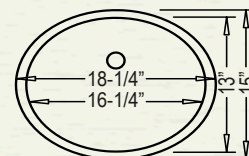

#### MARADA

\* ADA COMPLIANT

Outer: 18-1/4" x 15" x 8"  
Inner: 16-1/4" x 13" x 6"

CH980 (White)  
CH992 (Bisque)