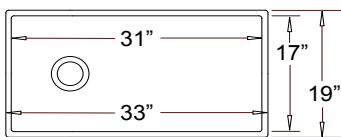

--- Apron Style Single Bowl with Offset Drain ---
(Reversible Installation - Drain can be on Left -or- Right Side) ---
Available in 2 Finishes (Shown in Matte Black)

NE-7392
White