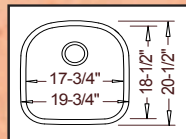

19-3/4" x 20-1/2"
depth 9"