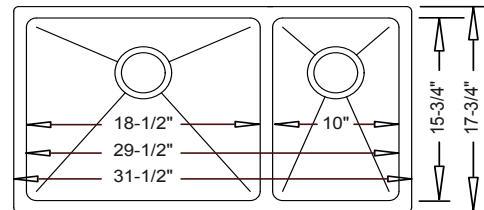

NEW PRODUCT LINE !

See the Accessories Page for Drains and More

- Pressed in the Traditional Manner, with a "Handmade" Look
- Constructed with 304 Grade 18 Gauge Stainless Steel
- R20mm "Radial" Inside Corners for Easier Cleaning

- Undermount Installation
- Sound-Deadening Pads on Each Flat Surface
- Limited Lifetime Warranty

MP5050

An ADA-compliant version of MP5050 is also available. Please see our ADA page.

"50-50"

Optional Grid Set #GD-146

31" x 18" x 9" / 9"

MP3118

An ADA-compliant version of MP3118 is also available. Please see our ADA page.

"Large Single"

Optional Grid #GD-147

31" x 18" x 9"

MP5311

MP5311 Features Reversible Installation; Drain Can Go on Either Side. (Left Installation Shown.)

"Offset Large Single"

Optional Grid #GD-148

31" x 18" x 9"

MP7030

Optional Grid Set #GD-149

"70-30"

31-1/2" x 17-3/4" x 9" / 7"

MP2318

Optional Grid #GD-150

"Medium Single"

23" x 18" x 9"

R240402