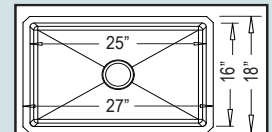

"TRANSITION"

Radial: R-ZS-2718 (Not available in Zero-Edge)

Optional Grid #GD-145

27" x 18" X 8"

* Please see our ADA page for these models. ADA installation templates match their corresponding full-depth counterparts.