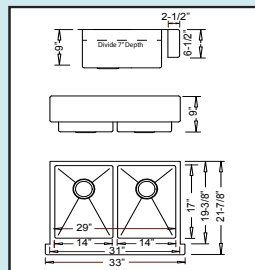

Low-Divide 50-50 Apron