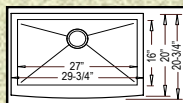

29-3/4" x 20-3/4" x 10"