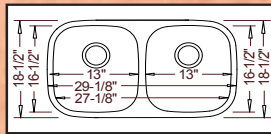

29-1/8" x 18-1/2"
depth 8"