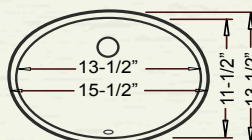

CONTINENTAL

Ceramic Sinks

A SUPERIOR LINE OF HIGH QUALITY

**Vitreous China
Porcelain Style Sinks**

Sink Colors

White

Bisque

Black

Please Check Models For Availability

All porcelain sinks are fired at a very high temperature. Final dimensions may vary slightly.

Oval Undermount

LOTUS

* ADA COMPLIANT

Outer: 19-3/8" x 15-3/4" x 8-1/4"
Inner: 17-3/8" x 14-1/4" x 6-1/2"

YES933 (White)
YES935 (Bisque)

OVAL ADA

* ADA COMPLIANT

Outer: 19" x 16" x 5-1/2"
Inner: 16-1/2" x 13-3/2" x 3-1/2"

CH966 (White)

MARADA

* ADA COMPLIANT

Outer: 18-1/4" x 15" x 8"
Inner: 16-1/4" x 13" x 6"

CH980 (White)
CH992 (Bisque)

ACORN

* ADA COMPLIANT

Outer: 17-1/8" x 14" x 7-3/4"
Inner: 15-1/4" x 12" x 6"

CH833 (White)
CH835 (Bisque)
CH851 (Black)

BUD

* ADA COMPLIANT

Outer: 15-1/2" x 13-1/2" x 8"
Inner: 13-1/2" x 11-1/2" x 6-1/4"

CH883 (White)
CH885 (Bisque)

ORBIT

* ADA COMPLIANT

Outer: 17" dia. x 7"
Inner: 15" dia. x 4-3/4"
CH1310 (White)
CH1320 (Bisque)
CH1330 (Black)

*ADA-Compliant when installed according to ADA mounting guidelines