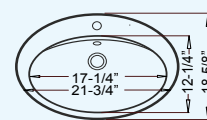

## DAISY

Outer: 21-3/4" x 18-5/8" x 8-1/4"  
Inner: 17-1/4" x 12-1/4" x 6-3/8"

YES300 (White)  
YES310 (Bisque)