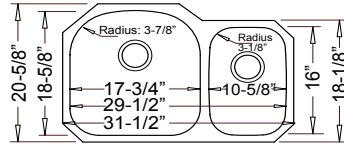

Optional Grid Set #GD-015

----- **70/30 Style** -----

PR-7030

REGAL

Le SABRE

LE-297B

FA708

Reverse Not Available

Reverse LE-297BR

Reverse **FA-708R**