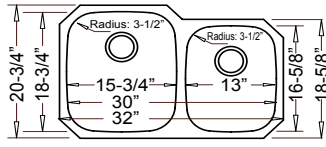

Optional Grid Set #GD-013

----- **60/40 Style** -----

PR-6040

LE-205B

FA108

BRENNER

INVICTA

Reverse **PR-4060**

Reverse LE-205BR

Reverse **FA-108R**