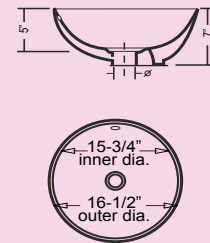

Outer: 16-1/2" dia. x 7"
Inner: 15-3/4" dia. x 5"

CH2110 (White)
CH2120 (Bisque)
CH2130 (Black)