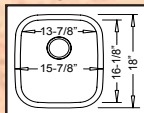

Optional Grid Set #GD-076

"CANTINA"
LE-978
"Bar / Prep"