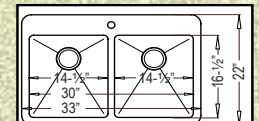

The "Henderson" (available with Radial bowls) is a unique HANDMADE 15 gauge "Drop-In" design, that simply replaces the traditional 33" x 22" drop-in sink. When installed, it gives an otherwise plain kitchen a new upscale and updated look.

R231222