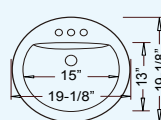

Outer: 18" x 15-1/2" x 7"
Inner: 16-3/4" x 14-1/4" x 5-1/4"
CH810 (White)