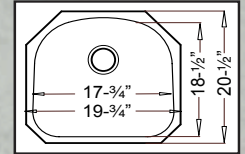

Leonet and Futura Unique and Specialty Models

"Heavy 18 Gauge"
(Except "Fulton", 20g.)

46" x 20-3/4" ~ depth 9" / 7" / 9"

"MANHATTAN"
LE-605
"Triple Bowl"

Optional Grid Set #GD-023

"Full 16 Gauge"

19-3/4" x 20-1/2" X 9"

"ELGIN"
FA-3305
"Small D Bowl"
Optional Grid #GD-39

"TRIBUTE"
LE-678
"Low Divide 50/50"

32-1/4" x 18-7/8"
overall depth: 8-3/4"
divide depth: 5-1/2"

Optional Grid Set #GD-021

"REGATTA"
LE-R12
"Rounded Single"

32-1/2" x 18-5/8"
depth 9"

Optional Grid Set #GD-074

"VERDURA"
LE-535
"Bar / Prep"

15-3/4" x 18-1/8"
depth 8"

Optional Grid Set #GD-076

"CANTINA"
LE-978
"Bar / Prep"

16" x 16"
depth 8"

Optional Grid Set #GD-072

"BEBIDO"
LE-465
"Bar / Prep"

12-1/2" x 18"
depth 7"

Optional Grid #GD-019

20 Gauge
"FULTON"
LE-905
"Round Bar / Prep"

17-1/8" diameter
depth 7"

Optional Grid #GD-022

ADA version available
w/5-1/2" depth & rear drain - ADA-978

R240411