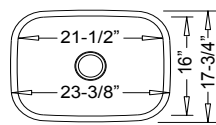

Optional Grid #GD-071

----- **Medium Single** -----

PR-MD

MURPHY

CENTURY

LE-862

FA268