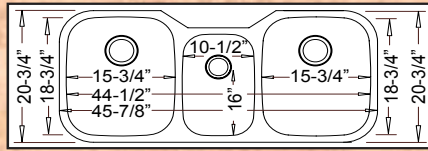

# Leonet and Futura Unique and Specialty Models

**"Heavy 18 Gauge"**  
(Except "Fulton", 20g.)

46" x 20-3/4" ~ depth 9" / 7" / 9"

**"MANHATTAN"**  
LE-605  
"Triple Bowl"

Optional Grid Set #GD-023

**"Full 16 Gauge"**