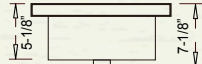

## CHECKER

Outer: 16" x 16" x 7-1/8"  
Inner: 13-5/8" x 13-5/8" x 5-1/8"

YES1414 (White)