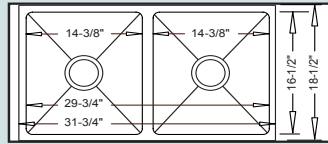

URBAN PLACE

Handmade Sinks

Most Urbanplace Available in TWO Styles!

Radial R15mm Inside Rounded Corners
-OR- Zero Edge Square Inside Corners

Where Applicable,

Images and line drawings show radial version

Made from heavy 18 Gauge Stainless Steel
Please specify radial or zero-edge model when ordering.

"CONGREGATION"

Radial: R-ZS-100 ■ Zero-Edge: ZS-100

Optional Grid Set #GD-040

31-3/4" x 18-1/2" X 9"