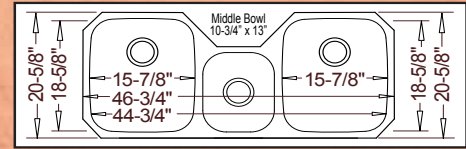

### Triple Bowl

Optional Grid Set #GD-108

46-3/4" x 20-5/8" ~ depth 9" / 6-7/8" / 9"