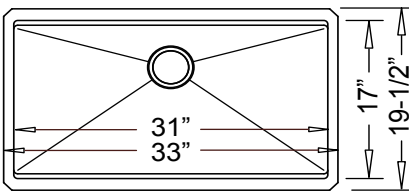

An exclusive, heavy 15 gauge line of sinks which will complement any kitchen. Ridge sinks are a "complete package". All models include:

- Cutting Board
- Sink Grid
- Colander
- Strainer
- Roll-Up Dish Rack

Ridge sinks are designed to be used with a reveal cutout. They feature a ledge that runs all around the inside of the sink, one-half inch down from the top, into which accessories can "float". This is called the "lower level".

The "upper level" is the top of the sink, which is created by means of the reveal cutout.

For all models, the included colander and roll-up dish rack sit in the "lower level". For the two undermount models RG33UM and RG46UM, the included cutting boards are longer, and designed to sit in the "upper level". They will not fit into the "lower level", and would require a **Reveal Cutout**. The same applies to the optional "upper level" cutting board CB-012.

Additional Cutting Boards Optionally Available:

"Lower Level"
12-1/2" x 16-7/8"

"Upper Level"
12-1/2" x 17-7/8"

All Ridge sinks feature "Radial" R10mm inside rounded corners for easier cleaning

RG33UM
Requires Reveal Cutout

RG33APRON
Reveal -or- Flush Cutout

RG35SHAP
Reveal -or- Flush Cutout

RG35SHAP features a self-trimming 6-1/2" front apron

RG46UM
Requires Reveal Cutout

RG33UM and RG46UM require a reveal cutout so that the included cutting board will fit. The Apron models will work either way.

R230502