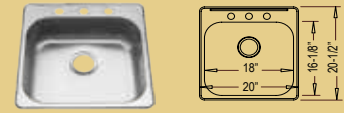

## ADA Drop-In Models

3-Hole: ADA-922-3  
4-Hole: ADA-922-4  
50/50 Style  
33" x 22" x 6" / 6"

ADA-966  
Medium Single Style  
25" x 22" x 6"

ADA-963  
Small Single Style  
20" x 20-1/2" x 6"