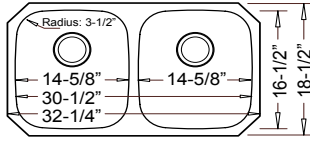

**Lt.  
18 Gauge**

**Heavy  
18 Gauge**

**Full  
16 Gauge**

32-1/4" x 18-1/2" X 9" 9"  
 ADA version available w/5-1/2" depth & rear drain - ADA-802

Optional Grid Set #GD-011

----- **50/50 Style** -----

**PR-5050**