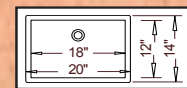

20" x 14"
depth 6"