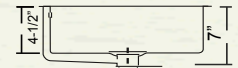

FRAME

Outer: 20" x 16" x 7"
Inner: 17-1/4" x 13-1/8" x 4-1/2"

CH1910 (White)
CH1930 (Bisque)