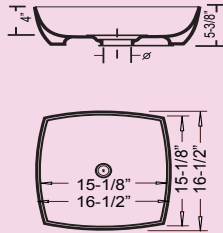

## CONTOUR

Outer: 16-1/2" x 16-1/2" x 5-3/8"  
Inner: 15-1/8" x 15-1/8" x 4"

CH5110 (White)  
CH5120 (Bisque)  
CH5130 (Black)