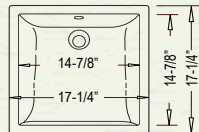

Rectangular Undermount

TROUGH

* ADA COMPLIANT

Outer: 23-1/2" x 14-1/2" x 7-3/4"
Inner: 20-3/4" x 12-1/4" x 5-1/2"

CH433 (White)
CH435 (Bisque)
CH455 (Black)

TRENCH

* ADA COMPLIANT

Outer: 20-7/8" x 14-5/8" x 8-1/4"
Inner: 18-1/2" x 12-3/8" x 6-1/4"

YES483 (White)
YES485 (Bisque)
YES490 (Black)

SCOOP

* ADA COMPLIANT

Outer: 20-1/4" x 15" x 7-1/2"
Inner: 18-1/4" x 13" x 5-1/2"

YES4410 (White)
YES4420 (Bisque)

DART

* ADA COMPLIANT

Outer: 18-1/8" x 13" x 7-1/2"
Inner: 16-1/4" x 11" x 5-1/2"

YES6360 (White)
YES6365 (Bisque)

BASIN

* ADA COMPLIANT

Outer: 20-7/8" x 13-5/8" x 7-1/4"
Inner: 18-3/4" x 11-1/2" x 5-1/2"

YES533 (White)
YES535 (Bisque)

CLUTCH

* ADA COMPLIANT

Outer: 17-1/4" x 17-1/4" x 7-1/2"
Inner: 14-7/8" x 14-7/8" x 5-3/4"

YES1717 (White)

CREST

* ADA COMPLIANT

Outer: 20-3/4" x 14" x 7-1/4"
Inner: 17-1/4" x 12-5/8" x 5-1/4"

YES3910 (White)

FRAME

Outer: 20" x 16" x 7"
Inner: 17-1/4" x 13-1/8" x 4-1/2"

CH1910 (White)
CH1930 (Bisque)

BOWE

Outer: 19-3/4" x 16" x 7-3/8"
Inner: 18" x 13-3/8" x 5-1/4"

CH470 (White)

CHECKER

Outer: 16" x 16" x 7-1/8"
Inner: 13-5/8" x 13-5/8" x 5-1/8"

YES1414 (White)

FLUME

Outer: 21-1/8" x 16" x 7-1/8"
Inner: 19-1/2" x 14-5/8" x 5"

YES1914 (White)

HATCH

Outer: 22-1/8" x 15" x 6-7/8"
Inner: 19-7/8" x 13" x 5-1/8"

YES2115 (White)

*ADA-Compliant when installed according to ADA mounting guidelines