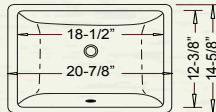

Rectangular Undermount

TROUGH

* ADA COMPLIANT

Outer: 23-1/2" x 14-1/2" x 7-3/4"
Inner: 20-3/4" x 12-1/4" x 5-1/2"

CH433 (White)
CH435 (Bisque)
CH455 (Black)

TRENCH

* ADA COMPLIANT

Outer: 20-7/8" x 14-5/8" x 8-1/4"
Inner: 18-1/2" x 12-3/8" x 6-1/4"

YES483 (White)
YES485 (Bisque)
YES490 (Black)

SCOOP

* ADA COMPLIANT

Outer: 20-1/4" x 15" x 7-1/2"
Inner: 18-1/4" x 13" x 5-1/2"

YES4410 (White)
YES4420 (Bisque)

DART

* ADA COMPLIANT

Outer: 18-1/8" x 13" x 7-1/2"
Inner: 16-1/4" x 11" x 5-1/2"

YES6360 (White)
YES6365 (Bisque)

BASIN

* ADA COMPLIANT

Outer: 20-7/8" x 13-5/8" x 7-1/4"
Inner: 18-3/4" x 11-1/2" x 5-1/2"

YES533 (White)
YES535 (Bisque)

CLUTCH

* ADA COMPLIANT

Outer: 17-1/4" x 17-1/4" x 7-1/2"
Inner: 14-7/8" x 14-7/8" x 5-3/4"

YES1717 (White)

CREST

* ADA COMPLIANT

Outer: 20-3/4" x 14" x 7-1/4"
Inner: 17-1/4" x 12-5/8" x 5-1/4"

YES3910 (White)

FRAME

Outer: 20" x 16" x 7"
Inner: 17-1/4" x 13-1/8" x 4-1/2"

CH1910 (White)
CH1930 (Bisque)

BOWE

Outer: 19-3/4" x 16" x 7-3/8"
Inner: 18" x 13-3/8" x 5-1/4"

CH470 (White)

CHECKER

Outer: 16" x 16" x 7-1/8"
Inner: 13-5/8" x 13-5/8" x 5-1/8"

YES1414 (White)

FLUME

Outer: 21-1/8" x 16" x 7-1/8"
Inner: 19-1/2" x 14-5/8" x 5"

YES1914 (White)

HATCH

Outer: 22-1/8" x 15" x 6-7/8"
Inner: 19-7/8" x 13" x 5-1/8"

YES2115 (White)

*ADA-Compliant when installed according to ADA mounting guidelines