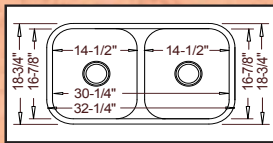

32-1/4" x 18-3/4"
overall depth: 9"
divide depth: 6"