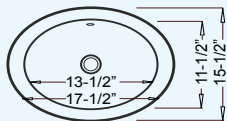

Outer: 17-1/2" x 15-1/2" x 7"
Inner: 13-1/2" x 11-1/2" x 5-1/4"

CH333 (White)
CH335 (Bisque)
CH351 (Black)