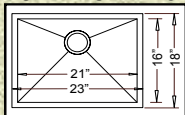

FARMHOUSE SINKS

HOMEPLACE 15 GAUGE STAINLESS STEEL

"Handmade" SERIES

Optional grid(s) and strainers are available for all Homeplace models

"CROCKETT"

HBS3018-N (Zero Edge)
HR-HBS3018B-N (Radial)
Grid #GD-126

30" x 18" x 10"

"JASPER"

HBS3219-N (Zero Edge)
HR-HBS3219B-N (Radial)
Grid #GD-125

32" x 19" x 10"

"BOWIE" 50/50

HA120-N (Zero Edge)
HR-HA120B-N (Radial)
Grid Set #GD-124

32" x 19" x 10"

"FAIRFIELD" 50/50

HBE2920-N (Zero Edge)
HR-HBE2920B-N (Radial)
Grid #GD-131 (Two needed for set)

29" x 20" x 10"

"KILGORE" 60/40

HBO3320A-N (Zero Edge)
HR-HBO3320AB-N (Radial)
Reverse Available - **Both Styles!**
Big Bowl Grid #GD-132 ~ Small Bowl Grid #GD-131

33" x 20" x 10"

"LIBERTY" 50/50

HBE3720-N (Zero Edge)
HR-HBE3720B-N (Radial)
Grid #GD-132 (Two needed for set)

37" x 20" x 10"

"LIVINGSTON" 60/40

HBO3320-N (Zero Edge)
HR-HBO3320B-N (Radial)
Big Bowl Grid #GD-132 ~ Small Bowl Grid #GD-131

33" x 20" x 10"

"ALTO"

HBS2318-N (Zero Edge)
HR-HBS2318B-N (Radial)
Grid #GD-135

23" x 18" x 10"

"RUSK"

HBB1920-N (Zero Edge)
HR-HBB1920B-N (Radial)
Grid #GD-132

19" x 20" x 10"

"CONROE"

HBB1818-N (Zero Edge)
HR-HBB1818B-N (Radial)
Grid #GD-134

18" x 18" x 10"

"CARTHAGE"

HBB1520-N (Zero Edge)
HR-HBB1520B-N (Radial)
Grid #GD-131

15" x 20" x 10"

"NEWTON"

HA2385-N (Zero Edge)
HR-HA2385B-N (Radial)
Grid #GD-117

23" x 8-1/2" x 6-1/2"

"MILAM" LAUNDRY SINK

HR-HA450B-N (Radial) Grid #GD-135

23-1/2" x 18-1/2" x 12"

See Optional Strainers
in the
Accessories Section

"HENDERSON" DROP-IN

HR-HA291B (Radial) Grid Set #GD-043

33" x 22" x 9-1/2"

The "Henderson" (available with Radial bowls) is a unique HANDMADE 15 gauge "Drop-In" design, that simply replaces the traditional 33" x 22" drop-in sink. When installed, it gives an otherwise plain kitchen a new upscale and updated look.

R231222