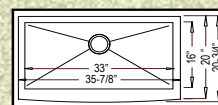

35-7/8" x 20-3/4" x 10"