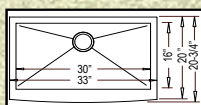

33 x 20-3/4" x 10"