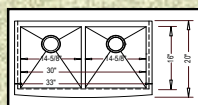

33" x 20" x 10"