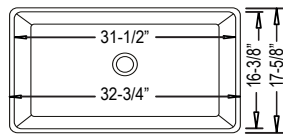

33" x 19" x 10"

Optional Grid #GD-138

--- 50-50 Style with Center Drains ---

NE-7393

33" x 19" x 10" / 10"

Optional Grid #GD-139  
Two Needed for Set

--- Large Single Style with Center Drain ---  
NE-7333

32-3/4" x 17-5/8" x 10"  
Optional Grid #GD-119