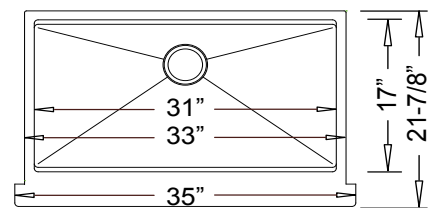

**RG33UM**  
Requires Reveal Cutout

33" x 19-1/2" x 10"

**RG33APRON**  
Reveal -or- Flush Cutout

33" x 21-1/4" x 10"

**RG35SHAP**  
Reveal -or- Flush Cutout

35" x 21-7/8" x 10"

RG35SHAP features a self-trimming 6-1/2" front apron