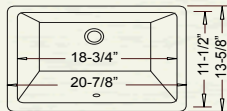

Rectangular Undermount

TROUGH

* ADA COMPLIANT

Outer: 23-1/2" x 14-1/2" x 7-3/4"
Inner: 20-3/4" x 12-1/4" x 5-1/2"

CH433 (White)
CH435 (Bisque)
CH455 (Black)

TRENCH

* ADA COMPLIANT

Outer: 20-7/8" x 14-5/8" x 8-1/4"
Inner: 18-1/2" x 12-3/8" x 6-1/4"

YES483 (White)
YES485 (Bisque)
YES490 (Black)

SCOOP

* ADA COMPLIANT

Outer: 20-1/4" x 15" x 7-1/2"
Inner: 18-1/4" x 13" x 5-1/2"

YES4410 (White)
YES4420 (Bisque)

DART

* ADA COMPLIANT

Outer: 18-1/8" x 13" x 7-1/2"
Inner: 16-1/4" x 11" x 5-1/2"

YES6360 (White)
YES6365 (Bisque)

BASIN

* ADA COMPLIANT

Outer: 20-7/8" x 13-5/8" x 7-1/4"
Inner: 18-3/4" x 11-1/2" x 5-1/2"

YES533 (White)
YES535 (Bisque)

CLUTCH

* ADA COMPLIANT

Outer: 17-1/4" x 17-1/4" x 7-1/2"
Inner: 14-7/8" x 14-7/8" x 5-3/4"

YES1717 (White)

CREST

* ADA COMPLIANT

Outer: 20-3/4" x 14" x 7-1/4"
Inner: 17-1/4" x 12-5/8" x 5-1/4"

YES3910 (White)

FRAME

Outer: 20" x 16" x 7"
Inner: 17-1/4" x 13-1/8" x 4-1/2"

CH1910 (White)
CH1930 (Bisque)

BOWE

Outer: 19-3/4" x 16" x 7-3/8"
Inner: 18" x 13-3/8" x 5-1/4"

CH470 (White)

CHECKER

Outer: 16" x 16" x 7-1/8"
Inner: 13-5/8" x 13-5/8" x 5-1/8"

YES1414 (White)

FLUME

Outer: 21-1/8" x 16" x 7-1/8"
Inner: 19-1/2" x 14-5/8" x 5"

YES1914 (White)

HATCH

Outer: 22-1/8" x 15" x 6-7/8"
Inner: 19-7/8" x 13" x 5-1/8"

YES2115 (White)

*ADA-Compliant when installed according to ADA mounting guidelines