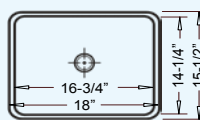

Outer: 18" x 15-1/2" x 7"
Inner: 16-3/4" x 14-1/4" x 5-1/4"
CH810 (White)