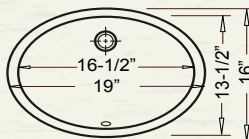

CONTINENTAL

Ceramic Sinks

A SUPERIOR LINE OF HIGH QUALITY

**Vitreous China
Porcelain Style Sinks**

Sink Colors

White

Bisque

Black

Please Check Models For Availability

All porcelain sinks are fired at a very high temperature. Final dimensions may vary slightly.

Oval Undermount

LOTUS

* ADA COMPLIANT

Outer: 19-3/8" x 15-3/4" x 8-1/4"
Inner: 17-3/8" x 14-1/4" x 6-1/2"

YES933 (White)
YES935 (Bisque)

OVAL ADA

* ADA COMPLIANT

Outer: 19" x 16" x 5-1/2"
Inner: 16-1/2" x 13-3/2" x 3-1/2"

CH966 (White)

MARADA

* ADA COMPLIANT

Outer: 18-1/4" x 15" x 8"
Inner: 16-1/4" x 13" x 6"

CH980 (White)
CH992 (Bisque)

ACORN

* ADA COMPLIANT

Outer: 17-1/8" x 14" x 7-3/4"
Inner: 15-1/4" x 12" x 6"

CH833 (White)
CH835 (Bisque)
CH851 (Black)

BUD

* ADA COMPLIANT

Outer: 15-1/2" x 13-1/2" x 8"
Inner: 13-1/2" x 11-1/2" x 6-1/4"

CH883 (White)
CH885 (Bisque)

ORBIT

* ADA COMPLIANT

Outer: 17" dia. x 7"
Inner: 15" dia. x 4-3/4"
CH1310 (White)
CH1320 (Bisque)
CH1330 (Black)

*ADA-Compliant when installed according to ADA mounting guidelines