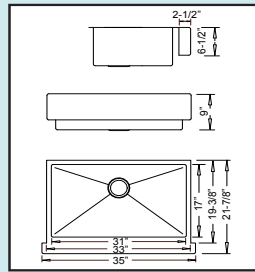

### Large Single Apron

These Apron sinks feature Radial R10mm rounded inside corners, and include Grid(s) and an LI-XD Strainer

Drawings show 35" width versions

30" - R-ZS-3000  
Bowl Size: 26" x 17" x 9"