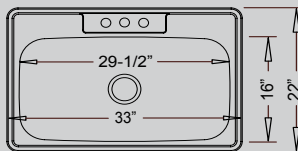

## Top-Mount Stainless

DI-6040  
60/40 Style

33" x 22" x 8" / 7"

1-Hole: DI-869-1  
3-Hole: DI-869-3  
4-Hole: DI-869-4

Large Single Style  
(3-Hole Version Shown)

33" x 22" x 9"

DI-MS  
"D" Bowl Style

25" x 22" x 9"