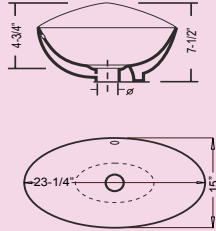

Outer: 23-1/4" x 15" x 7-1/2"
Inner: Slope to 14-1/2" x 4-3/4"

CH1210 (White)
CH1220 (Bisque)
CH1230 (Black)