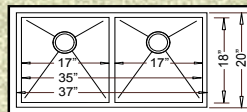

FARMHOUSE SINKS

HOMEPLACE 15 GAUGE STAINLESS STEEL

"Handmade" SERIES

Optional grid(s) and strainers are available for all Homeplace models

"CROCKETT"

HBS3018-N (Zero Edge)
HR-HBS3018B-N (Radial)
Grid #GD-126

30" x 18" x 10"

"JASPER"

HBS3219-N (Zero Edge)
HR-HBS3219B-N (Radial)
Grid #GD-125

32" x 19" x 10"

"BOWIE" 50/50

HA120-N (Zero Edge)
HR-HA120B-N (Radial)
Grid Set #GD-124

32" x 19" x 10"

"FAIRFIELD" 50/50

HBE2920-N (Zero Edge)
HR-HBE2920B-N (Radial)
Grid #GD-131 (Two needed for set)

29" x 20" x 10"

"KILGORE" 60/40

HBO3320A-N (Zero Edge)
HR-HBO3320AB-N (Radial)
Reverse Available - **Both Styles!**
Big Bowl Grid #GD-132 ~ Small Bowl Grid #GD-131

33" x 20" x 10"

"LIBERTY" 50/50

HBE3720-N (Zero Edge)
HR-HBE3720B-N (Radial)
Grid #GD-132 (Two needed for set)

37" x 20" x 10"

"LIVINGSTON" 60/40

HBO3320-N (Zero Edge)
HR-HBO3320B-N (Radial)
Big Bowl Grid #GD-132 ~ Small Bowl Grid #GD-131

33" x 20" x 10"

"ALTO"

HBS2318-N (Zero Edge)
HR-HBS2318B-N (Radial)
Grid #GD-135

23" x 18" x 10"

"RUSK"

HBB1920-N (Zero Edge)
HR-HBB1920B-N (Radial)
Grid #GD-132

19" x 20" x 10"

"CONROE"

HBB1818-N (Zero Edge)
HR-HBB1818B-N (Radial)
Grid #GD-134

18" x 18" x 10"

"CARTHAGE"

HBB1520-N (Zero Edge)
HR-HBB1520B-N (Radial)
Grid #GD-131

15" x 20" x 10"

"NEWTON"

HA2385-N (Zero Edge)
HR-HA2385B-N (Radial)
Grid #GD-117

23" x 8-1/2" x 6-1/2"

"MILAM" LAUNDRY SINK

HR-HA450B-N (Radial) Grid #GD-135

23-1/2" x 18-1/2" x 12"

See Optional Strainers
in the
Accessories Section

"HENDERSON" DROP-IN

HR-HA291B (Radial) Grid Set #GD-043

33" x 22" x 9-1/2"

The "Henderson" (available with Radial bowls) is a unique HANDMADE 15 gauge "Drop-In" design, that simply replaces the traditional 33" x 22" drop-in sink. When installed, it gives an otherwise plain kitchen a new upscale and updated look.

R231222