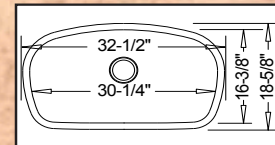

32-1/2" x 18-5/8"
depth 9"

Optional Grid Set #GD-074

"VERDURA"
LE-535
"Bar / Prep"

15-3/4" x 18-1/8"
depth 8"