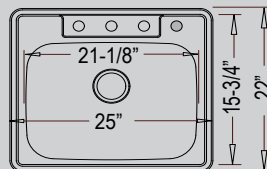

ADA Drop-In Models

3-Hole: ADA-922-3
4-Hole: ADA-922-4
50/50 Style
33" x 22" x 6" / 6"

ADA-966
Medium Single Style
25" x 22" x 6"

ADA-963
Small Single Style
20" x 20-1/2" x 6"

DROP-IN

(Non-ADA)

1-Hole: DI-5050-1
3-Hole: DI-5050-3
4-Hole: DI-5050-4
50/50 Style
(4-Hole Version Shown)

33" x 22" x 8" / 8"

Top-Mount Stainless

DI-6040
60/40 Style

33" x 22" x 8" / 7"

1-Hole: DI-869-1
3-Hole: DI-869-3
4-Hole: DI-869-4

Large Single Style
(3-Hole Version Shown)

33" x 22" x 9"

DI-MS
"D" Bowl Style

25" x 22" x 9"

DI-9668
Medium Single Style

25" x 22" x 8"

DI-769
Small Single / Bar Style

15" x 15" x 5-1/2"

R240411