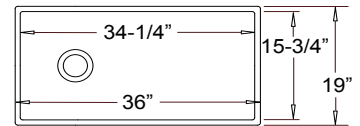

36" x 19" x 10"