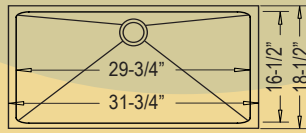

Urban Place ADA Undermount Models

Featuring R15mm Rounded Inside “Radial” Corners