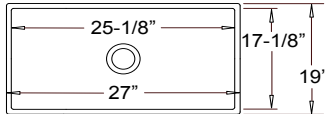

R240319

All Nova Europa Sinks Feature 10" Overall and 9" Bowl Depths

--- Apron Style Single Bowls ---  
w/Reversible Installation

--- Dual-Mount Single Bowls ---  
Undermount -or- Drop-In

NE-7387

27" x 19" x 10"