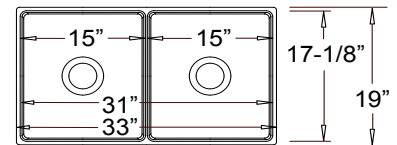

33" x 19" x 10"

Optional Grid #GD-138

--- 50-50 Style with Center Drains ---

NE-7393

33" x 19" x 10" / 10"

Optional Grid #GD-139  
Two Needed for Set

--- Large Single Style with Center Drain ---  
NE-7333

32-3/4" x 17-5/8" x 10"  
Optional Grid #GD-119