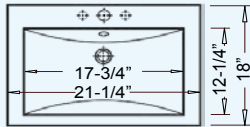

Outer: 21-1/4" x 18" x 6-3/4"
Inner: 17-3/4" x 12-1/4" x 5"

CH2510-3 (White)
CH2520-3 (Bisque)