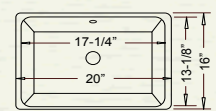

FRAME

Outer: 20" x 16" x 7"
Inner: 17-1/4" x 13-1/8" x 4-1/2"

CH1910 (White)
CH1930 (Bisque)