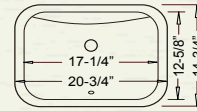

Rectangular Undermount

TROUGH

* ADA COMPLIANT

Outer: 23-1/2" x 14-1/2" x 7-3/4"
Inner: 20-3/4" x 12-1/4" x 5-1/2"

CH433 (White)
CH435 (Bisque)
CH455 (Black)

TRENCH

* ADA COMPLIANT

Outer: 20-7/8" x 14-5/8" x 8-1/4"
Inner: 18-1/2" x 12-3/8" x 6-1/4"

YES483 (White)
YES485 (Bisque)
YES490 (Black)

SCOOP

* ADA COMPLIANT

Outer: 20-1/4" x 15" x 7-1/2"
Inner: 18-1/4" x 13" x 5-1/2"

YES4410 (White)
YES4420 (Bisque)

DART

* ADA COMPLIANT

Outer: 18-1/8" x 13" x 7-1/2"
Inner: 16-1/4" x 11" x 5-1/2"

YES6360 (White)
YES6365 (Bisque)

BASIN

* ADA COMPLIANT

Outer: 20-7/8" x 13-5/8" x 7-1/4"
Inner: 18-3/4" x 11-1/2" x 5-1/2"

YES533 (White)
YES535 (Bisque)

CLUTCH

* ADA COMPLIANT

Outer: 17-1/4" x 17-1/4" x 7-1/2"
Inner: 14-7/8" x 14-7/8" x 5-3/4"

YES1717 (White)

CREST

* ADA COMPLIANT

Outer: 20-3/4" x 14" x 7-1/4"
Inner: 17-1/4" x 12-5/8" x 5-1/4"

YES3910 (White)

FRAME

Outer: 20" x 16" x 7"
Inner: 17-1/4" x 13-1/8" x 4-1/2"

CH1910 (White)
CH1930 (Bisque)

BOWE

Outer: 19-3/4" x 16" x 7-3/8"
Inner: 18" x 13-3/8" x 5-1/4"

CH470 (White)

CHECKER

Outer: 16" x 16" x 7-1/8"
Inner: 13-5/8" x 13-5/8" x 5-1/8"

YES1414 (White)

FLUME

Outer: 21-1/8" x 16" x 7-1/8"
Inner: 19-1/2" x 14-5/8" x 5"

YES1914 (White)

HATCH

Outer: 22-1/8" x 15" x 6-7/8"
Inner: 19-7/8" x 13" x 5-1/8"

YES2115 (White)

*ADA-Compliant when installed according to ADA mounting guidelines