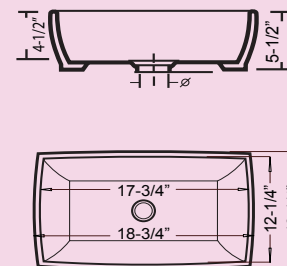

## TUB

Outer: 18-3/4" x 13-1/4" x 5-1/2"  
Inner: 17-3/4" x 12-1/4" x 4-1/2"

CH7110 (White)  
CH7120 (Bisque)  
CH7130 (Black)