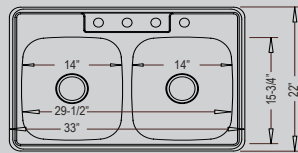

ADA Drop-In Models

3-Hole: ADA-922-3
4-Hole: ADA-922-4
50/50 Style
33" x 22" x 6" / 6"

ADA-966
Medium Single Style
25" x 22" x 6"

ADA-963
Small Single Style
20" x 20-1/2" x 6"

DROP-IN

(Non-ADA)

1-Hole: DI-5050-1
3-Hole: DI-5050-3
4-Hole: DI-5050-4
50/50 Style
(4-Hole Version Shown)

33" x 22" x 8" / 8"

Top-Mount Stainless

DI-6040
60/40 Style

33" x 22" x 8" / 7"

1-Hole: DI-869-1
3-Hole: DI-869-3
4-Hole: DI-869-4

Large Single Style
(3-Hole Version Shown)

33" x 22" x 9"

DI-MS
"D" Bowl Style

25" x 22" x 9"

DI-9668
Medium Single Style

25" x 22" x 8"

DI-769
Small Single / Bar Style

15" x 15" x 5-1/2"

R240411