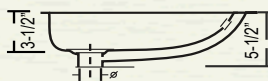

CONTINENTAL

Ceramic Sinks

A SUPERIOR LINE OF HIGH QUALITY

**Vitreous China
Porcelain Style Sinks**

Sink Colors

White

Bisque

Black

Please Check Models For Availability

All porcelain sinks are fired at a very high temperature. Final dimensions may vary slightly.

Oval Undermount

LOTUS

* ADA COMPLIANT

Outer: 19-3/8" x 15-3/4" x 8-1/4"
Inner: 17-3/8" x 14-1/4" x 6-1/2"

YES933 (White)
YES935 (Bisque)

OVAL ADA

* ADA COMPLIANT

Outer: 19" x 16" x 5-1/2"
Inner: 16-1/2" x 13-3/2" x 3-1/2"

CH966 (White)

MARADA

* ADA COMPLIANT

Outer: 18-1/4" x 15" x 8"
Inner: 16-1/4" x 13" x 6"

CH980 (White)
CH992 (Bisque)

ACORN

* ADA COMPLIANT

Outer: 17-1/8" x 14" x 7-3/4"
Inner: 15-1/4" x 12" x 6"

CH833 (White)
CH835 (Bisque)
CH851 (Black)

BUD

* ADA COMPLIANT

Outer: 15-1/2" x 13-1/2" x 8"
Inner: 13-1/2" x 11-1/2" x 6-1/4"

CH883 (White)
CH885 (Bisque)

ORBIT

* ADA COMPLIANT

Outer: 17" dia. x 7"
Inner: 15" dia. x 4-3/4"
CH1310 (White)
CH1320 (Bisque)
CH1330 (Black)

*ADA-Compliant when installed according to ADA mounting guidelines