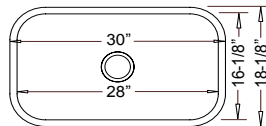

Optional Grid #GD-018

----- **30" Large Single** -----

PR-LG

ENCORE

EL CAMINO

LE-434

FA868

Primo w/7" Depth - PR-LG-7