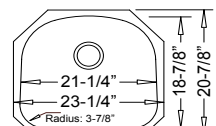

PR-D

----- **D Bowl** -----

ROYAL

CANTON

LE-008

FA4405

* Please see our ADA page for these models. ADA installation templates match their corresponding full-depth counterparts.