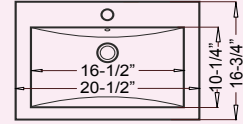

APRON

Outer: 20-1/2" x 16-3/4" x 6-7/8"
Inner: 16-1/2" x 10-1/4" x 4-1/2"

CH3310 (White)
CH3320 (Bisque)