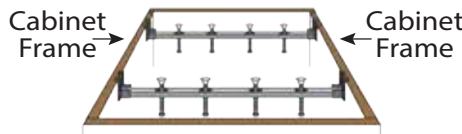

**16" x 17-1/2" x 9"**

**VANCE UNDERMOUNT SINK  
INSTALLATION KIT -  
REQUIRED FOR WARRANTY  
ON CECO SINKS  
#QN25UM**

The ideal and simple way to undermount a heavy sink. Made of cast iron and pre-assembled.