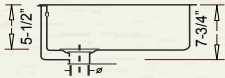

## TROUGH

\* ADA COMPLIANT

Outer: 23-1/2" x 14-1/2" x 7-3/4"  
Inner: 20-3/4" x 12-1/4" x 5-1/2"

CH433 (White)  
CH435 (Bisque)  
CH455 (Black)