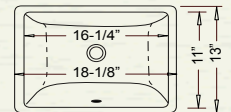

Rectangular Undermount

TROUGH

* ADA COMPLIANT

Outer: 23-1/2" x 14-1/2" x 7-3/4"
Inner: 20-3/4" x 12-1/4" x 5-1/2"

CH433 (White)
CH435 (Bisque)
CH455 (Black)

TRENCH

* ADA COMPLIANT

Outer: 20-7/8" x 14-5/8" x 8-1/4"
Inner: 18-1/2" x 12-3/8" x 6-1/4"

YES483 (White)
YES485 (Bisque)
YES490 (Black)

SCOOP

* ADA COMPLIANT

Outer: 20-1/4" x 15" x 7-1/2"
Inner: 18-1/4" x 13" x 5-1/2"

YES4410 (White)
YES4420 (Bisque)

DART

* ADA COMPLIANT

Outer: 18-1/8" x 13" x 7-1/2"
Inner: 16-1/4" x 11" x 5-1/2"

YES6360 (White)
YES6365 (Bisque)

BASIN

* ADA COMPLIANT

Outer: 20-7/8" x 13-5/8" x 7-1/4"
Inner: 18-3/4" x 11-1/2" x 5-1/2"

YES533 (White)
YES535 (Bisque)

CLUTCH

* ADA COMPLIANT

Outer: 17-1/4" x 17-1/4" x 7-1/2"
Inner: 14-7/8" x 14-7/8" x 5-3/4"

YES1717 (White)

CREST

* ADA COMPLIANT

Outer: 20-3/4" x 14" x 7-1/4"
Inner: 17-1/4" x 12-5/8" x 5-1/4"

YES3910 (White)

FRAME

Outer: 20" x 16" x 7"
Inner: 17-1/4" x 13-1/8" x 4-1/2"

CH1910 (White)
CH1930 (Bisque)

BOWE

Outer: 19-3/4" x 16" x 7-3/8"
Inner: 18" x 13-3/8" x 5-1/4"

CH470 (White)

CHECKER

Outer: 16" x 16" x 7-1/8"
Inner: 13-5/8" x 13-5/8" x 5-1/8"

YES1414 (White)

FLUME

Outer: 21-1/8" x 16" x 7-1/8"
Inner: 19-1/2" x 14-5/8" x 5"

YES1914 (White)

HATCH

Outer: 22-1/8" x 15" x 6-7/8"
Inner: 19-7/8" x 13" x 5-1/8"

YES2115 (White)

*ADA-Compliant when installed according to ADA mounting guidelines