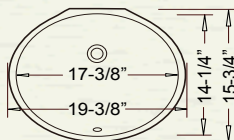

#### LOTUS

\* ADA COMPLIANT

Outer: 19-3/8" x 15-3/4" x 8-1/4"  
Inner: 17-3/8" x 14-1/4" x 6-1/2"

YES933 (White)  
YES935 (Bisque)