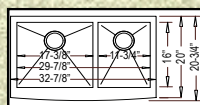

35-7/8" x 20-3/4" x 10"

**"TYLER"**

EFD3320 (Zero Edge)  
HR-EFD3320B (Radial)  
Grid Set #GD-033

32-7/8" x 20-3/4" x 10"

**"CENTER"**

HA125 (Zero Edge)  
HR-HA125B (Radial)  
Grid #GD-058

33" x 20" x 10"

**"HOMER"**