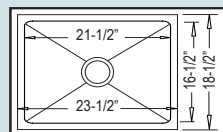

"SOLUTION"

Radial: R-ZS-600 ■ Zero-Edge: ZS-600

Optional Grid #GD-144

23-1/2" x 18-1/2" X 9"

* ADA version available w/5-1/2 depth & rear drain - ADA-R-ZS-600