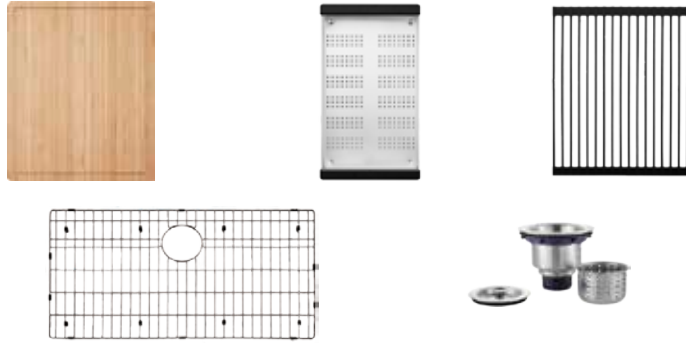

DI-9668  
Medium Single Style

25" x 22" x 8"

DI-769  
Small Single / Bar Style

15" x 15" x 5-1/2"

R240411

An exclusive, heavy 15 gauge line of sinks which will complement any kitchen. Ridge sinks are a "complete package". All models include:

- Cutting Board
- Sink Grid
- Colander
- Strainer
- Roll-Up Dish Rack

RG33APRON With Included Accessories

Ridge sinks are designed to be used with a reveal cutout. They feature a ledge that runs all around the inside of the sink, one-half inch down from the top, into which accessories can "float". This is called the "lower level".