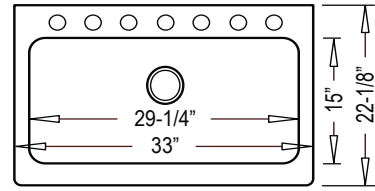

33" x 22-1/8" x 8-3/4"