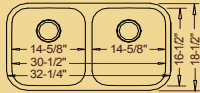

ADA COMPLIANT STAINLESS STEEL SINKS

“ADA Requirements include sink depths of no more than 6-1/2 inches, counter rim height of no more than 34 inches, and knee clearance that is at least 27 inches.” The following sinks meet these ADA requirements for kitchen use. We have many models throughout our catalog that are ADA compliant, using the above requirements.

Primo / Leonet / Futura ADA Undermount Models

Featuring R15mm Rounded Inside “Radial” Corners

ADA-802
50/50 Style

32-1/4" x 18-1/2" x 5-1/2" / 5-1/2"