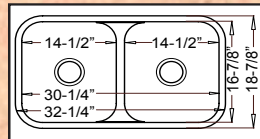

19-3/4" x 20-1/2" X 9"

**"ELGIN"**  
FA-3305  
"Small D Bowl"  
Optional Grid #GD-39

**"TRIBUTE"**  
LE-678  
"Low Divide 50/50"

32-1/4" x 18-7/8"  
overall depth: 8-3/4"  
divide depth: 5-1/2"

Optional Grid Set #GD-021