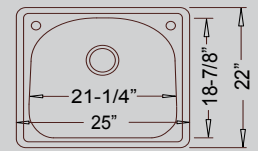

## Top-Mount Stainless

DI-6040  
60/40 Style

33" x 22" x 8" / 7"

1-Hole: DI-869-1  
3-Hole: DI-869-3  
4-Hole: DI-869-4

Large Single Style  
(3-Hole Version Shown)

33" x 22" x 9"

DI-MS  
"D" Bowl Style

25" x 22" x 9"