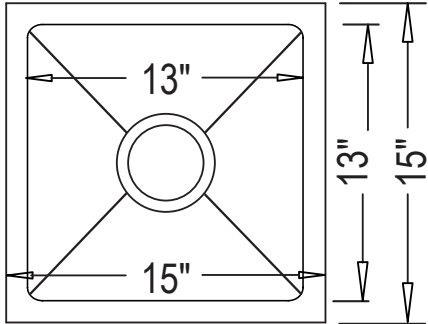

Undermount Kitchen

--- Dimensions ---	
Outer:	15" x 15" x 9"
Inner:	13" x 13" x 9"

Model	Description	Colors / Finishes
R-ZS-500 "Radial Libation"	Undermount Sink	N/A

Included Components

- Mounting Clips
- Cut-out template

Product Specification

This sink shall be a single compartment with R15mm rounded "Radial" inside corner bowl
 Sink shall be 15" in length and 15" in width, with an overall depth of 9". Sink shall be made of 18 gauge stainless steel.
 Sink shall include installation hardware. Sink shall be UrbanPlace Model R-ZS-500 "Radial Libation".

R-ZS-500 "Radial Libation"

TECHNICAL INFORMATION

-- Fixture -- *	
Basin Area	13" x 13" x 9"
Drain Hole Diameter	3-5/8"
*Approximate measurements for comparison only.	

Product Image

Front View

Top View

Product Diagram