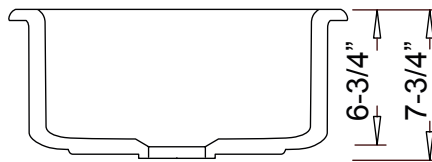

Prep

Features

- Crafted from high-quality Fireclay Ceramic
- Prep Style
- Single Compartment
- Round Bowl
- Drop-In or Top-Mountable

Dimensions

Outer 17-3/4" Diameter x 7-3/4"

Inner: 14-1/4" Diameter x 6-3/4"

The prep sink shall be 17-3/4" in diameter, with an overall depth of 7-3/4" and a bowl depth of 6-3/4".

Sink shall be a single compartment with round bowl, composed of Fireclay Ceramic. Sink shall be drop-in or top-mountable.

Sink shall be Romano Italian Model 5018.

TECHNICAL INFORMATION

Fixture*	
Basin Area	14-1/4" Diameter
Water Depth	6-3/4"
Drain Hole	3-5/8" D
*Approximate measurements for comparison only.	

Product Image

Front View

Top View

Product Diagram