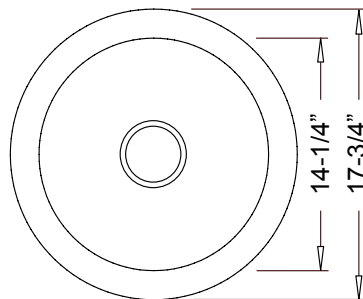

Prep

Features

- Crafted from high-quality Fireclay Ceramic
- Prep Style
- Single Compartment
- Round Bowl
- Drop-In or Top-Mountable

Dimensions

Outer 17-3/4" Diameter x 7-3/4"

Inner: 14-1/4" Diameter x 6-3/4"

The prep sink shall be 17-3/4" in diameter, with an overall depth of 7-3/4" and a bowl depth of 6-3/4".

Sink shall be a single compartment with round bowl, composed of Fireclay Ceramic. Sink shall be drop-in or top-mountable.

Sink shall be Romano Italian Model 5018.

TECHNICAL INFORMATION

Fixture*	
Basin Area	14-1/4" Diameter
Water Depth	6-3/4"
Drain Hole	3-5/8" D
*Approximate measurements for comparison only.	

Product Image

Front View

Top View

Product Diagram