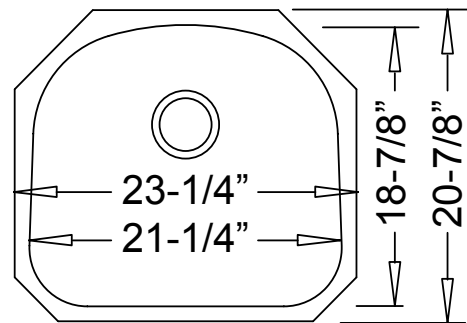

--- Dimensions ---	
Outer:	23-1/4" x 20-7/8" x 9"
Inner:	21-1/4" x 18-7/8" x 9"

Model	Description	Colors / Finishes
Primo “D Bowl”	Undermount Sink	N/A

Included Components

- Cut-out template

Colors / Finishes

This sink shall be a dual compartment with rounded bowls. It shall be 23-1/4” in length and 20-7/8” in width, with a bowl depth of 9”. Sink shall be made of 304 Grade 18 Gauge(L) Surgical Stainless Steel. Sink shall include cut-out template. Sink shall be Primo Model “D Bowl”.

TECHNICAL INFORMATION

-- Fixture -- *	
Basin Area	21-1/4" x 18-7/8"
Water Depth	9"
Drain Holes Diameter	3-5/8"
*Approximate measurements for comparison only.	

Product Image

Front View

Top View

Product Diagram