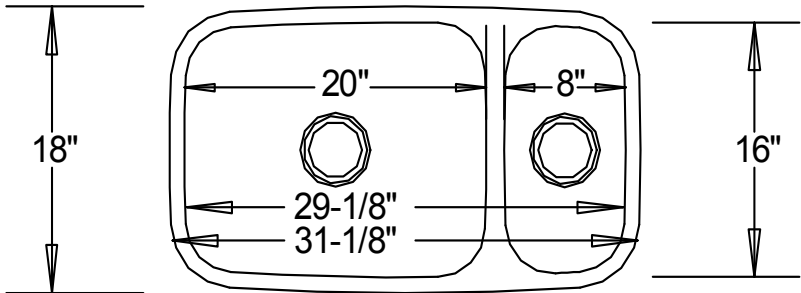

Drop-In / Undercounter Kitchen

--- Dimensions ---	
Outer	31-1/8" x 18" x 8"
Inner	29-1/8" x 16" x 8"
Left Bowl	8" x 16" x 8"
Right Bowl	8" x 16" x 6"

Model	Description	Colors / Finishes
OA-7030 "Mojave"	Drop-In / Undercounter Sink	Brushed Nickel Deck

Specified model meets or exceeds the following:

- Warnock Hersey Certified

Product Specification

This sink shall be a dual compartment with rounded bowls. It shall be possible to install as a drop-in or under counter. Sink shall be 31-1/8" in length and 18" in width, with a left bowl depth of 8" and a right bowl depth of 6". Sink shall be made of certified 304 grade stainless steel. Sink shall include installation cutout template. Sink shall be Oasis Model OA-7030, "Mojave".

OA-7030 - "Mojave"

TECHNICAL INFORMATION

Fixture*	
Basin Area (Left Bowl)	20" x 16"
Basin Area (Right Bowl)	8" x 16"
Water Depth (Left Bowl)	8"
Water Depth (Right Bowl)	6"
Drain Hole (Each Bowl)	3-5/8" dia.
*Approximate measurements for comparison only.	

Product Image

Front View

Top View

Product Diagram