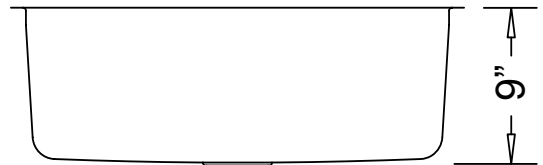

--- Dimensions ---	
Outer:	30" x 18-1/8" x 9"
Inner:	28" x 16-1/8" x 9"

Model	Description	Colors / Finishes
Leonet "Large Single"	Undermount Sink	N/A

Included Components

- Mounting Clips
- Cut-out template

Product Specification

This sink shall be a dual compartment with rounded bowls. It shall be 30" in length and 18-1/8" in width, with a bowl depth of 9". Sink shall be made of 304 Grade 18 Gauge Stainless Steel. Sink shall include installation hardware. Sink shall be Leonet Model LE-434, "Encore".

LE-434 - "Encore"

TECHNICAL INFORMATION

-- Fixture -- *	
Basin Area	28" x 16-1/8"
Water Depth	9"
Drain Holes Diameter	3-5/8"
*Approximate measurements for comparison only.	

Product Image

Front View

Top View