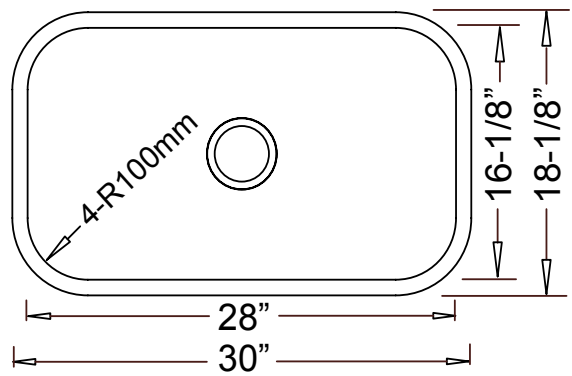

--- Dimensions ---	
Outer:	30" x 18-1/8" x 9"
Inner:	28" x 16-1/8" x 9"

Model	Description	Colors / Finishes
Leonet "Large Single"	Undermount Sink	N/A

Included Components

- Mounting Clips
- Cut-out template

Product Specification

This sink shall be a dual compartment with rounded bowls. It shall be 30" in length and 18-1/8" in width, with a bowl depth of 9". Sink shall be made of 304 Grade 18 Gauge Stainless Steel. Sink shall include installation hardware. Sink shall be Leonet Model LE-434, "Encore".

LE-434 - "Encore"

TECHNICAL INFORMATION

-- Fixture -- *	
Basin Area	28" x 16-1/8"
Water Depth	9"
Drain Holes Diameter	3-5/8"
*Approximate measurements for comparison only.	

Product Image

Front View

Top View

Product Diagram