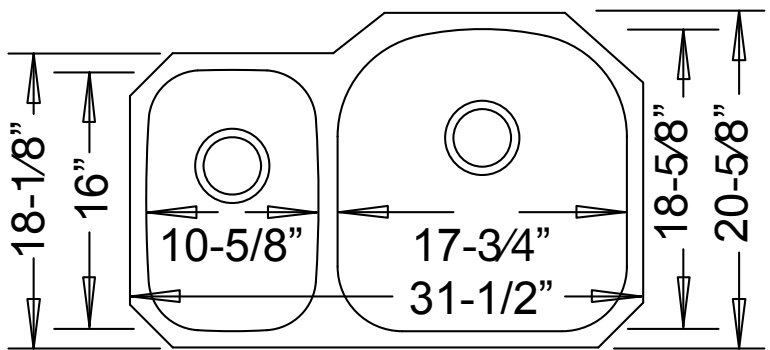

--- Dimensions ---

Outer

31-1/2" x 20-5/8" x 9"

Inner

10-5/8" x 16" x 7" (Left Bowl)

17-3/4" x 18-5/8" x 9" (Right Bowl)

Model	Description	Colors / Finishes
LE-297BR "Regal Reverse"	Undercounter Sink	N/A

#### Product Specification

This sink shall be a dual compartment with rounded bowls. It shall be 31-1/2" in length and 20-5/8" in width, with a left bowl depth of 7" and a right bowl depth of 9". Sink shall be made of 18 gauge stainless steel. Sink shall include installation hardware. Sink shall be Leonet Model LE-297BR, "Regal Reverse".

## TECHNICAL INFORMATION

Fixture*	
Basin Area (Left Bowl)	10-5/8" x 16"
Basin Area (Right Bowl)	17-3/4" x 18-5/8"
Water Depth (Left Bowl)	7"
Water Depth (Right Bowl)	9"
Drain Hole (Each Bowl)	3-5/8" D
*Approximate measurements for comparison only.	

Product Image

Front View

Top View

Product Diagram