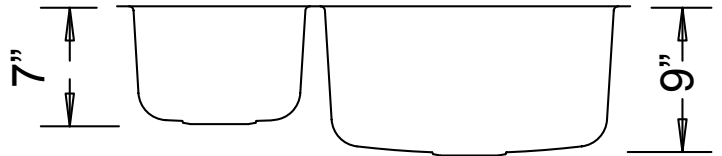

LE-297BR - "Regal Reverse"

TECHNICAL INFORMATION

Fixture*	
Basin Area (Left Bowl)	10-5/8" x 16"
Basin Area (Right Bowl)	17-3/4" x 18-5/8"
Water Depth (Left Bowl)	7"
Water Depth (Right Bowl)	9"
Drain Hole (Each Bowl)	3-5/8" D
*Approximate measurements for comparison only.	

Front View

Top View