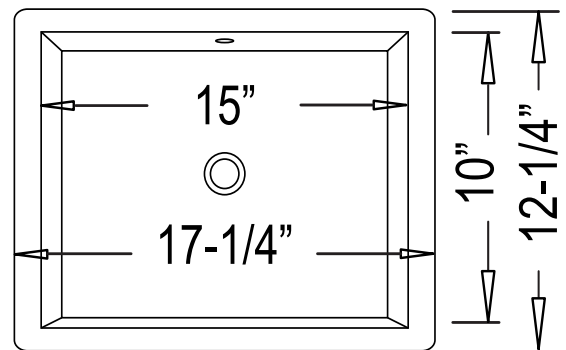

“Tango”

Vessel Vanity

Features

- Genuine Vitreous China
- Vanity Farmhouse Style
- Undercounter -or- Counter Surface Installation
- Single Compartment
- Rectangular Bowl

Dimensions

Outer: 17-1/4" x 12-1/4" x 6-3/4"
Inner: 15" x 10" x 4-5/8"

Specified model meets or exceeds UPC certification

Product Specification

The Farmhouse--style vessel vanity sink shall be 17-1/4" in width and 12-1/4" and length, with an overall depth of 6-3/4" and a bowl depth of 4-5/8". Sink shall be a single compartment with rectangular bowl, composed of Vitrious China. Sink shall be Continental Model "Tango".

TECHNICAL INFORMATION

Fixture*	
Basin Area	15" x 10"
Water Depth	4-5/8"
Drain Hole	1-7/8" D
*Approximate measurements for comparison only.	

Please note: All porcelain sinks are fired at a very high temperature; final dimensions may vary slightly.

Product Image

Front View

Top View

Product Diagram