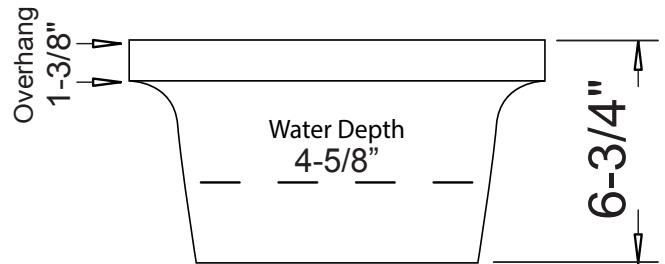

“Tango”

Vessel Vanity

Features

- Genuine Vitreous China
- Vanity Farmhouse Style
- Undercounter -or- Counter Surface Installation
- Single Compartment
- Rectangular Bowl

Dimensions

Outer: 17-1/4" x 12-1/4" x 6-3/4"
Inner: 15" x 10" x 4-5/8"

Specified model meets or exceeds UPC certification

Product Specification

The Farmhouse--style vessel vanity sink shall be 17-1/4" in width and 12-1/4" and length, with an overall depth of 6-3/4" and a bowl depth of 4-5/8". Sink shall be a single compartment with rectangular bowl, composed of Vitrious China. Sink shall be Continental Model "Tango".

TECHNICAL INFORMATION

Fixture*	
Basin Area	15" x 10"
Water Depth	4-5/8"
Drain Hole	1-7/8" D
*Approximate measurements for comparison only.	

Please note: All porcelain sinks are fired at a very high temperature; final dimensions may vary slightly.

Product Image

Front View

Top View

Product Diagram